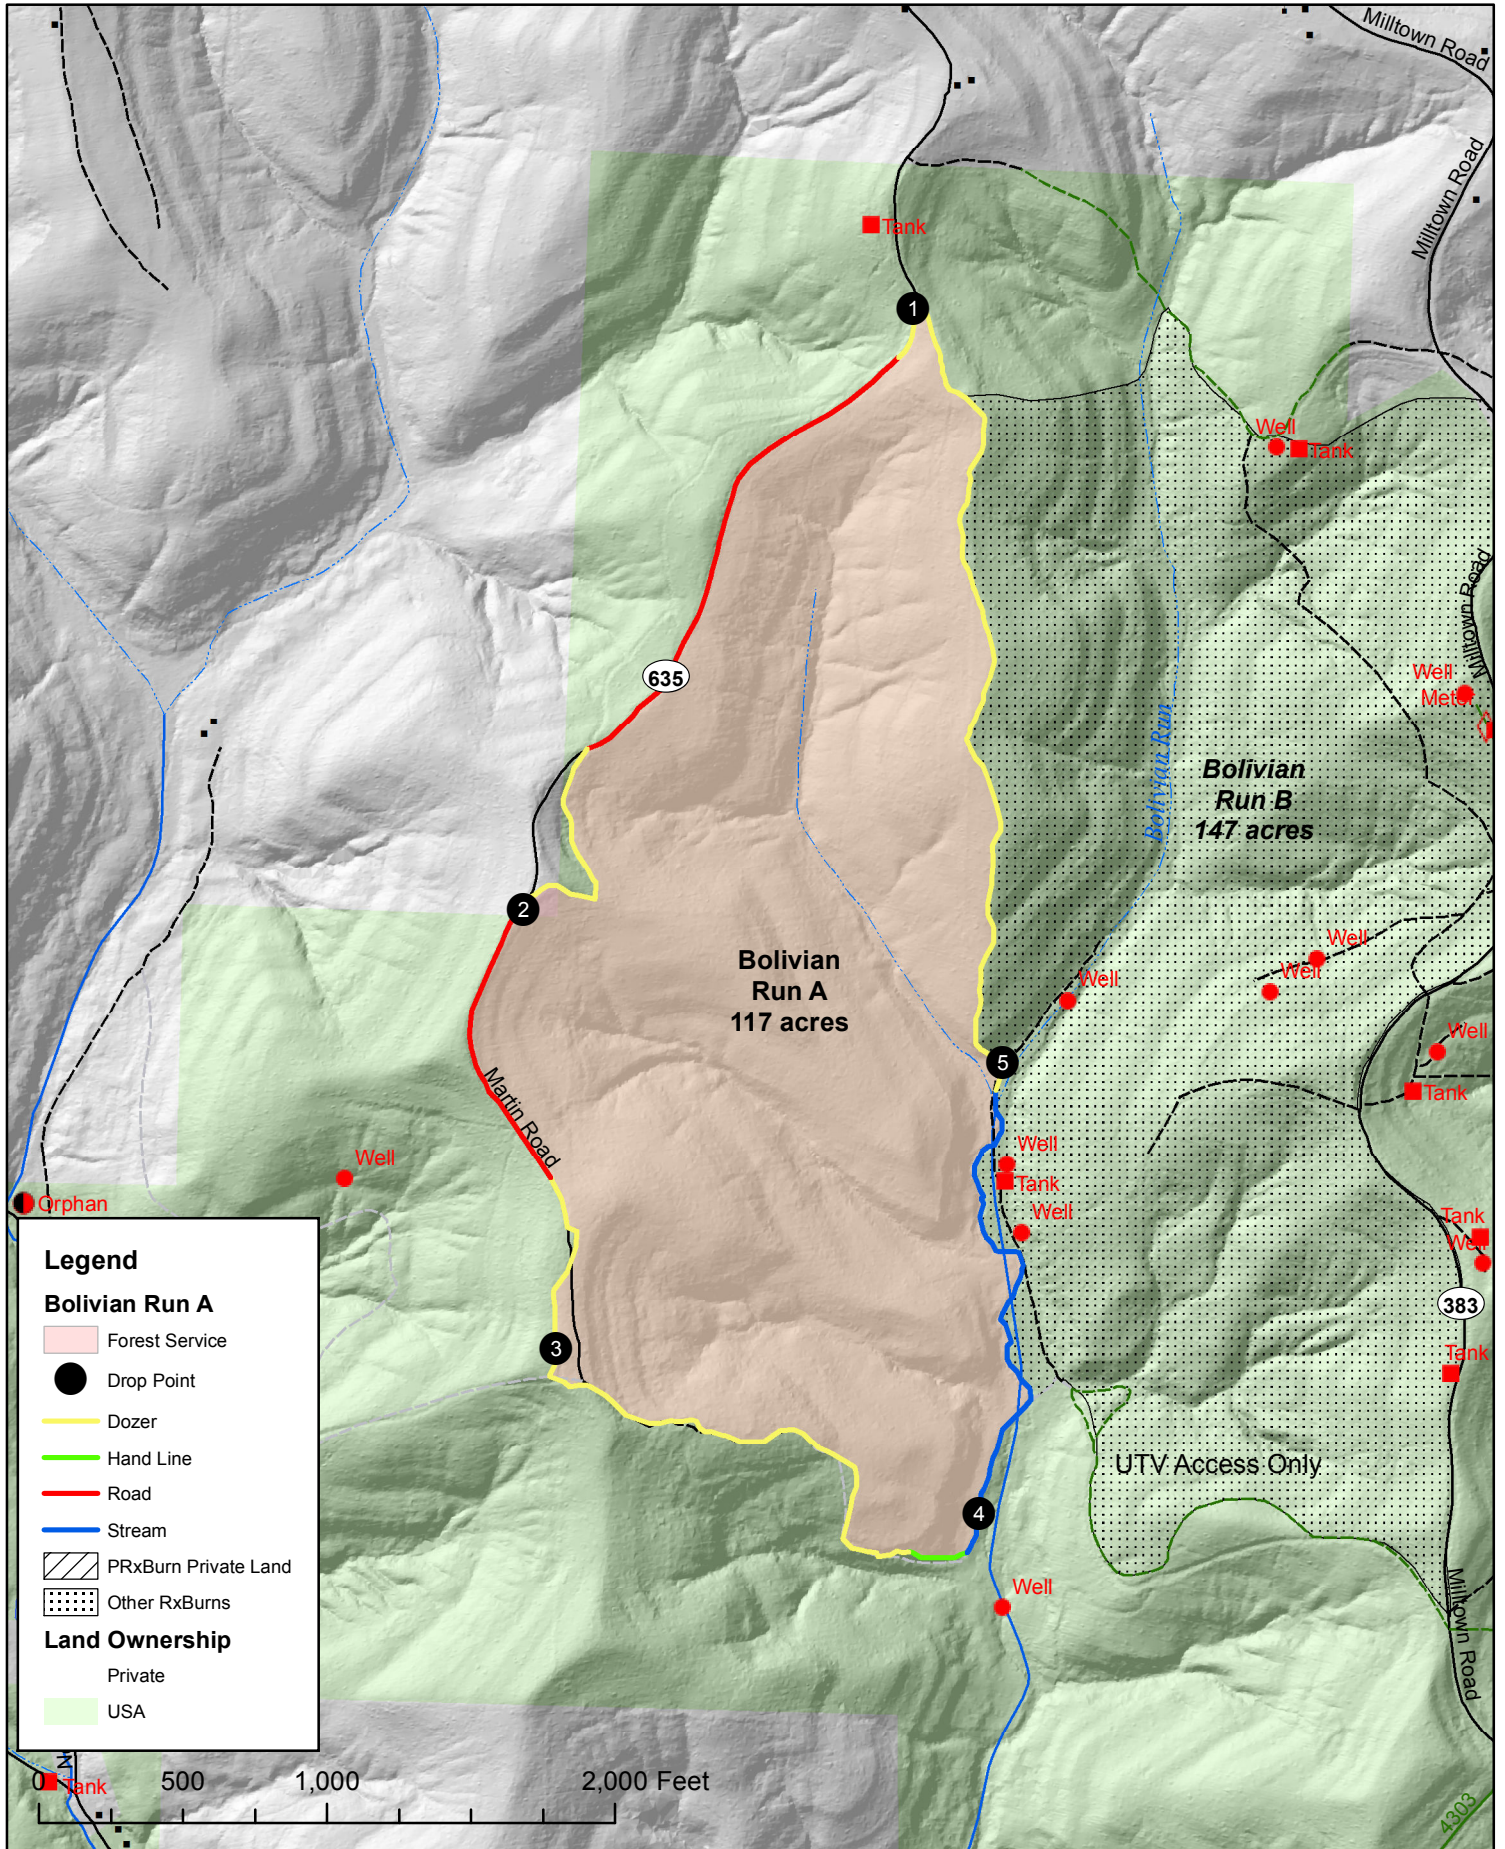

Pleasant Bear Bolivian Run A

Legend

Bolivian Run A

- Forest Service
- Drop Point
- Dozer
- Hand Line
- Road
- Stream
- PRxBurn Private Land
- Other RxBurns

Land Ownership

- Private
- USA

500 1,000 2,000 Feet