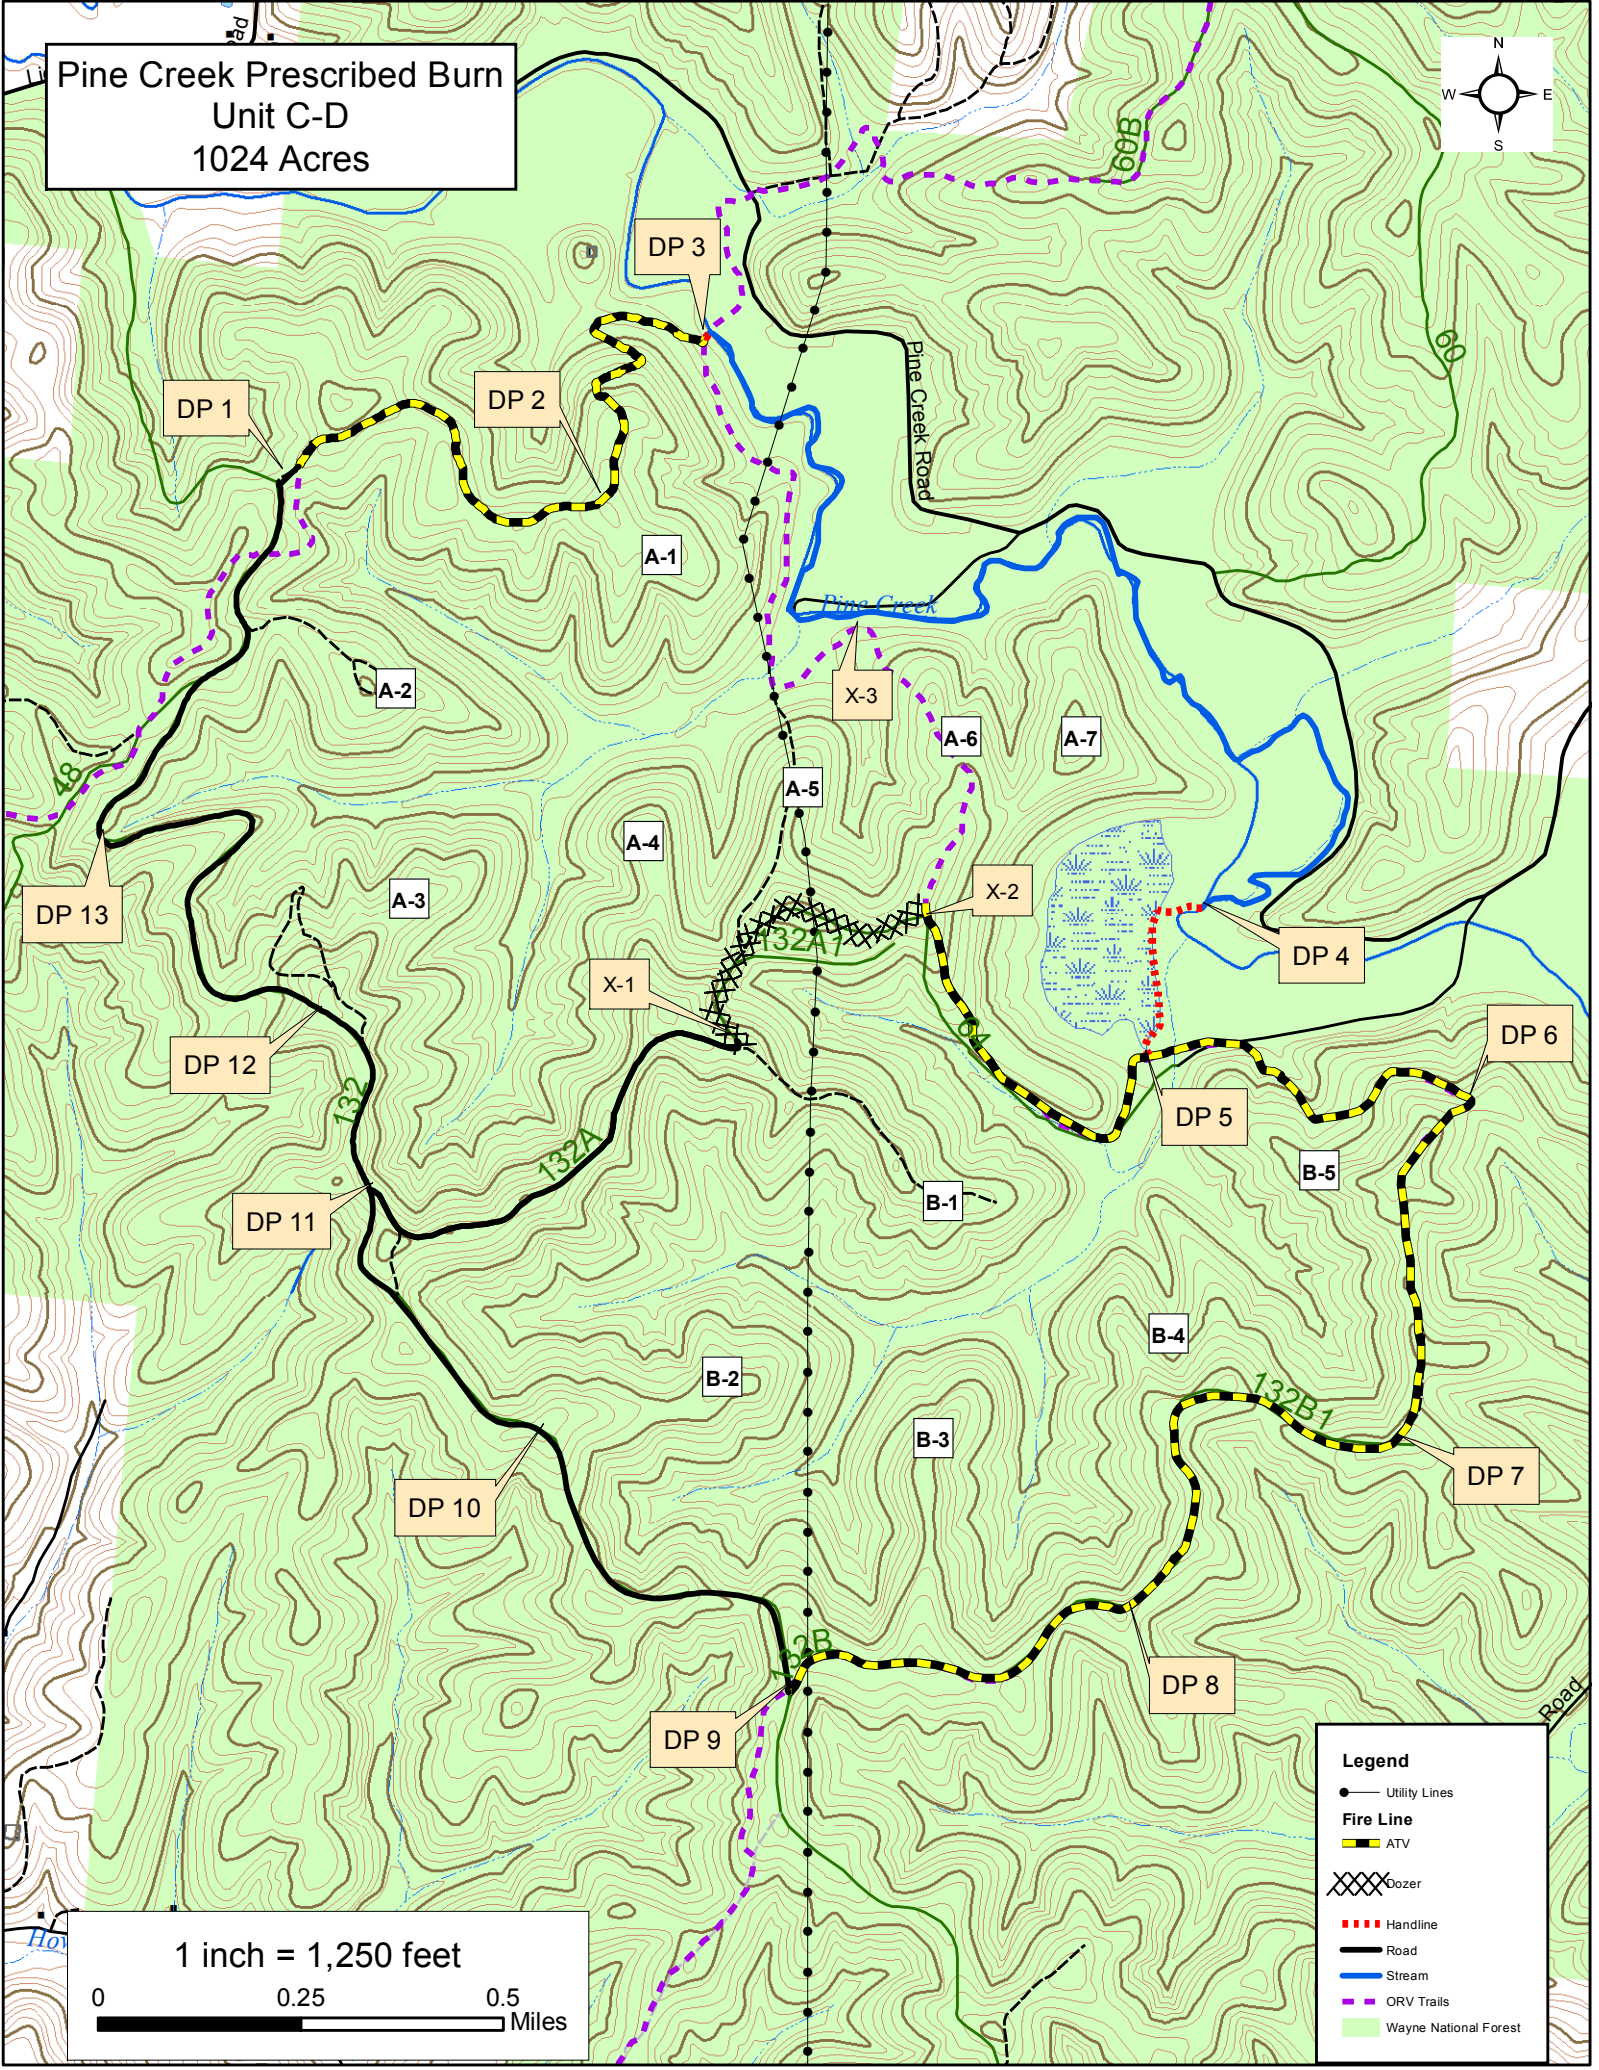

**Pine Creek Prescribed Burn
Unit C-D
1024 Acres**

1 inch = 1,250 feet

Legend

- Utility Lines
- Fire Line**
- ▬ ATV
- XXXX Oozer
- ▬ Handline
- ▬ Road
- ▬ Stream
- ▬ ORV Trails
- ▭ Wayne National Forest