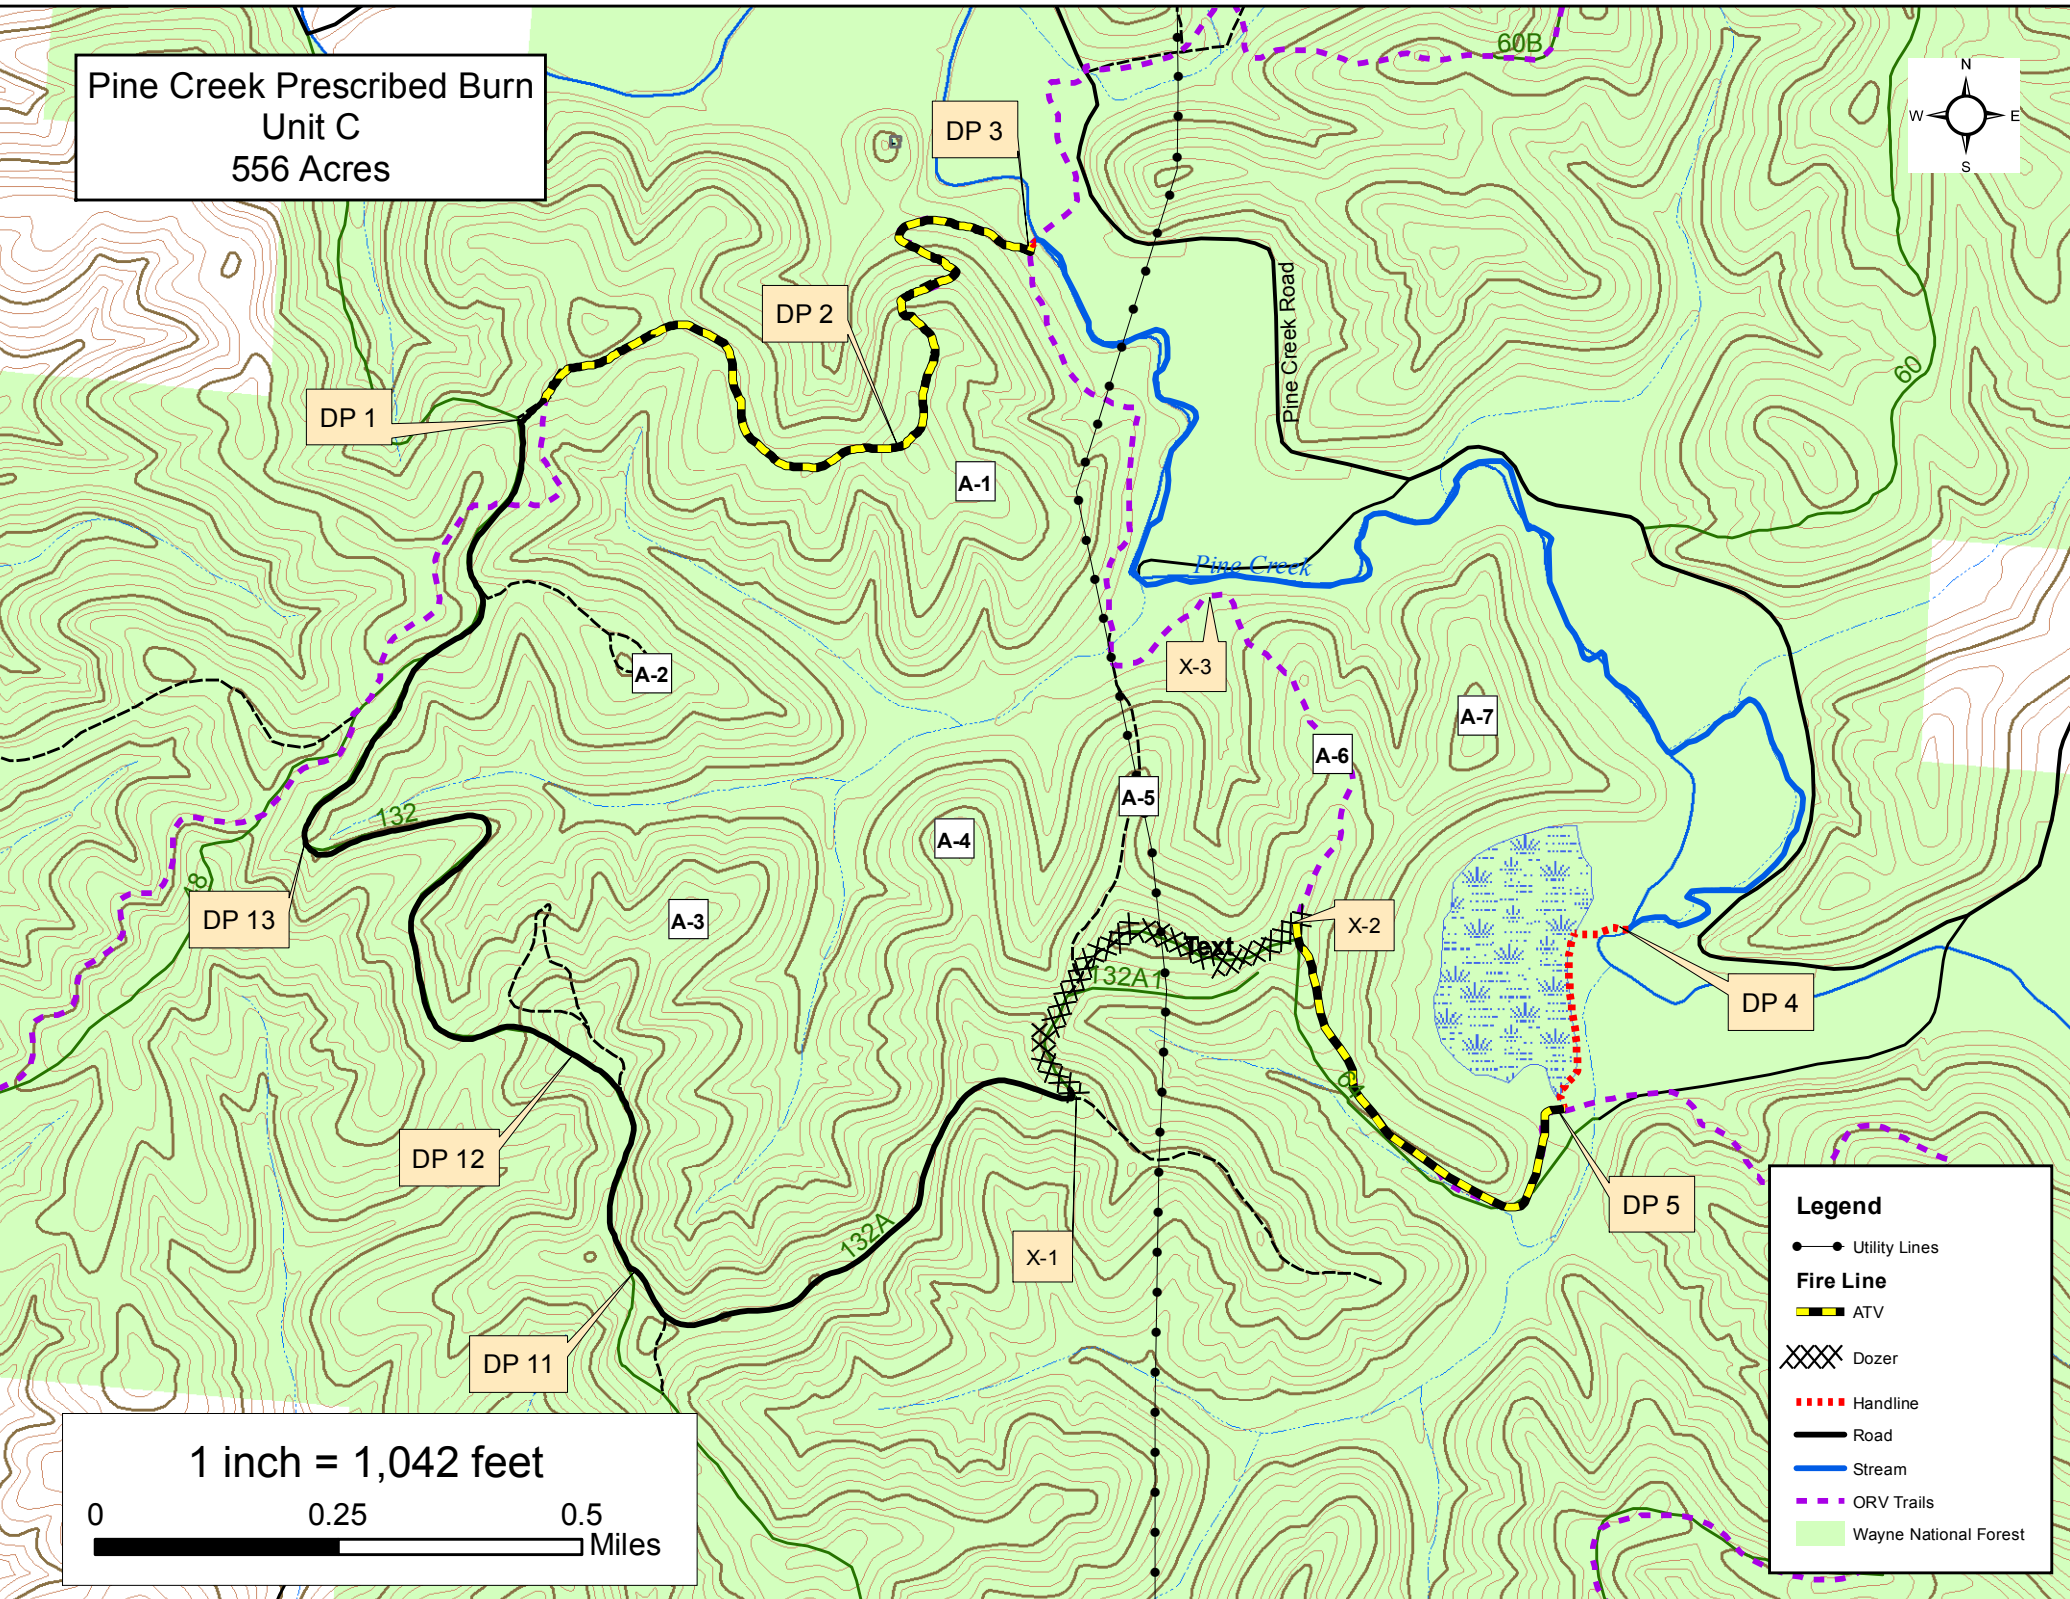

Pine Creek Prescribed Burn
Unit C
556 Acres

Legend

- Utility Lines
- Fire Line**
 - ATV
 - Dozer
 - Handline
 - Road
 - Stream
 - ORV Trails
 - Wayne National Forest