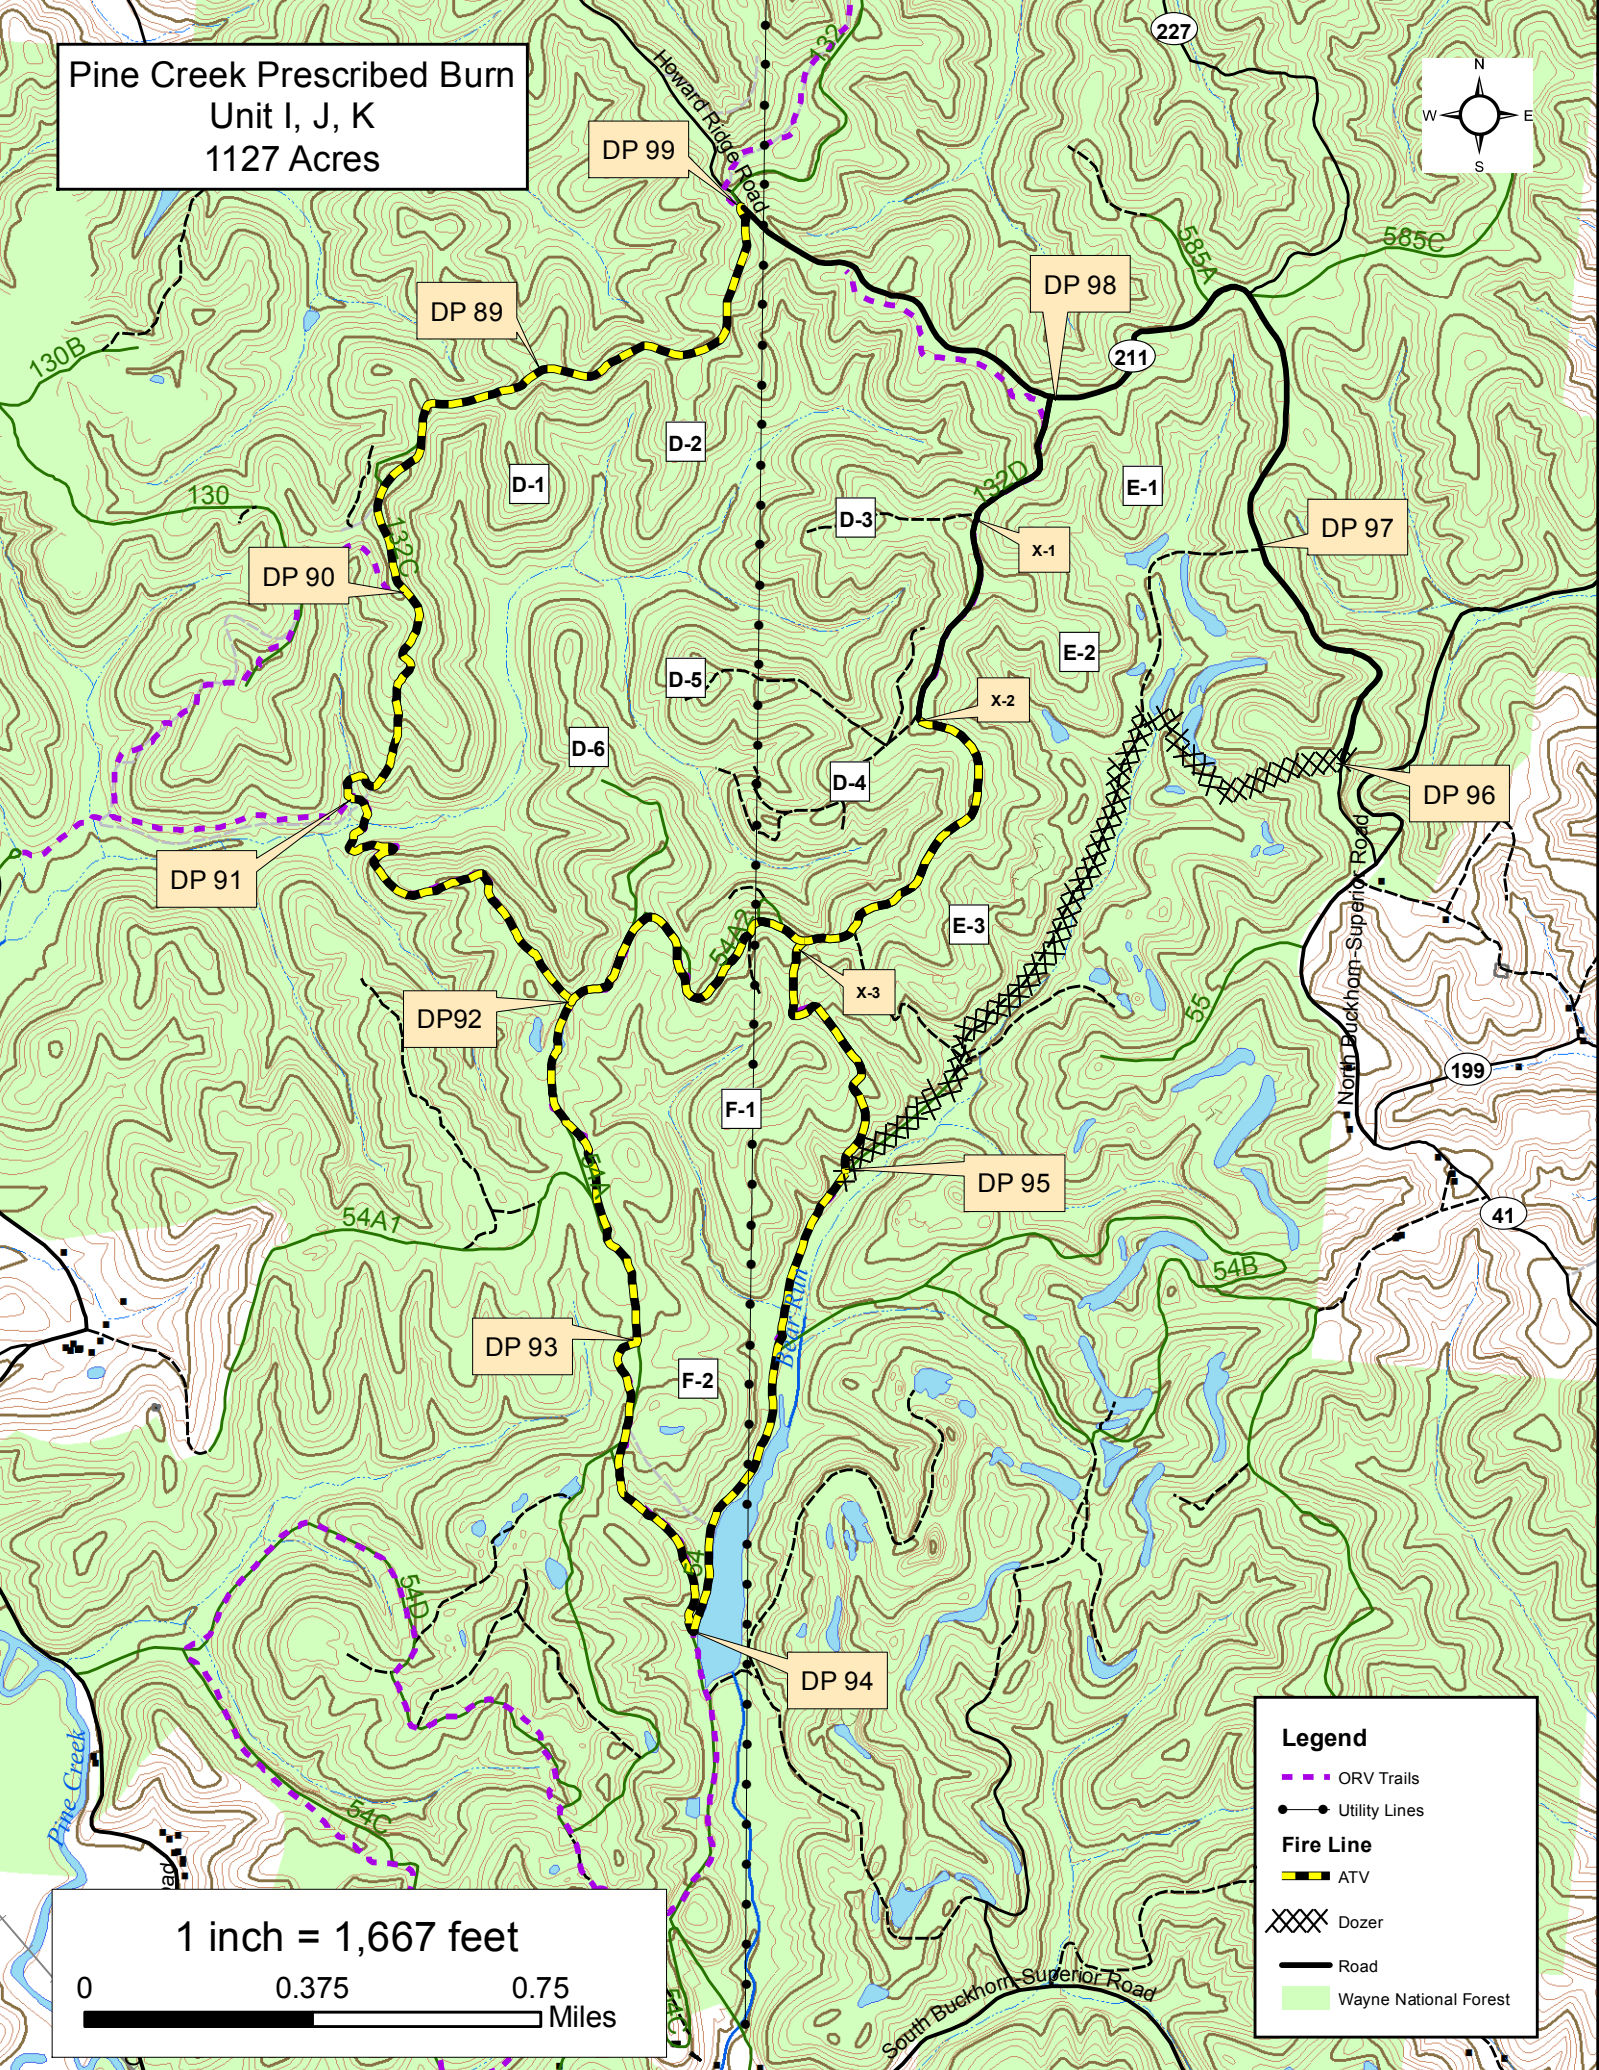

Pine Creek Prescribed Burn
Unit I, J, K
1127 Acres

Legend

- ORV Trails
- Utility Lines
- Fire Line**
- ATV
- Dozer
- Road
- Wayne National Forest