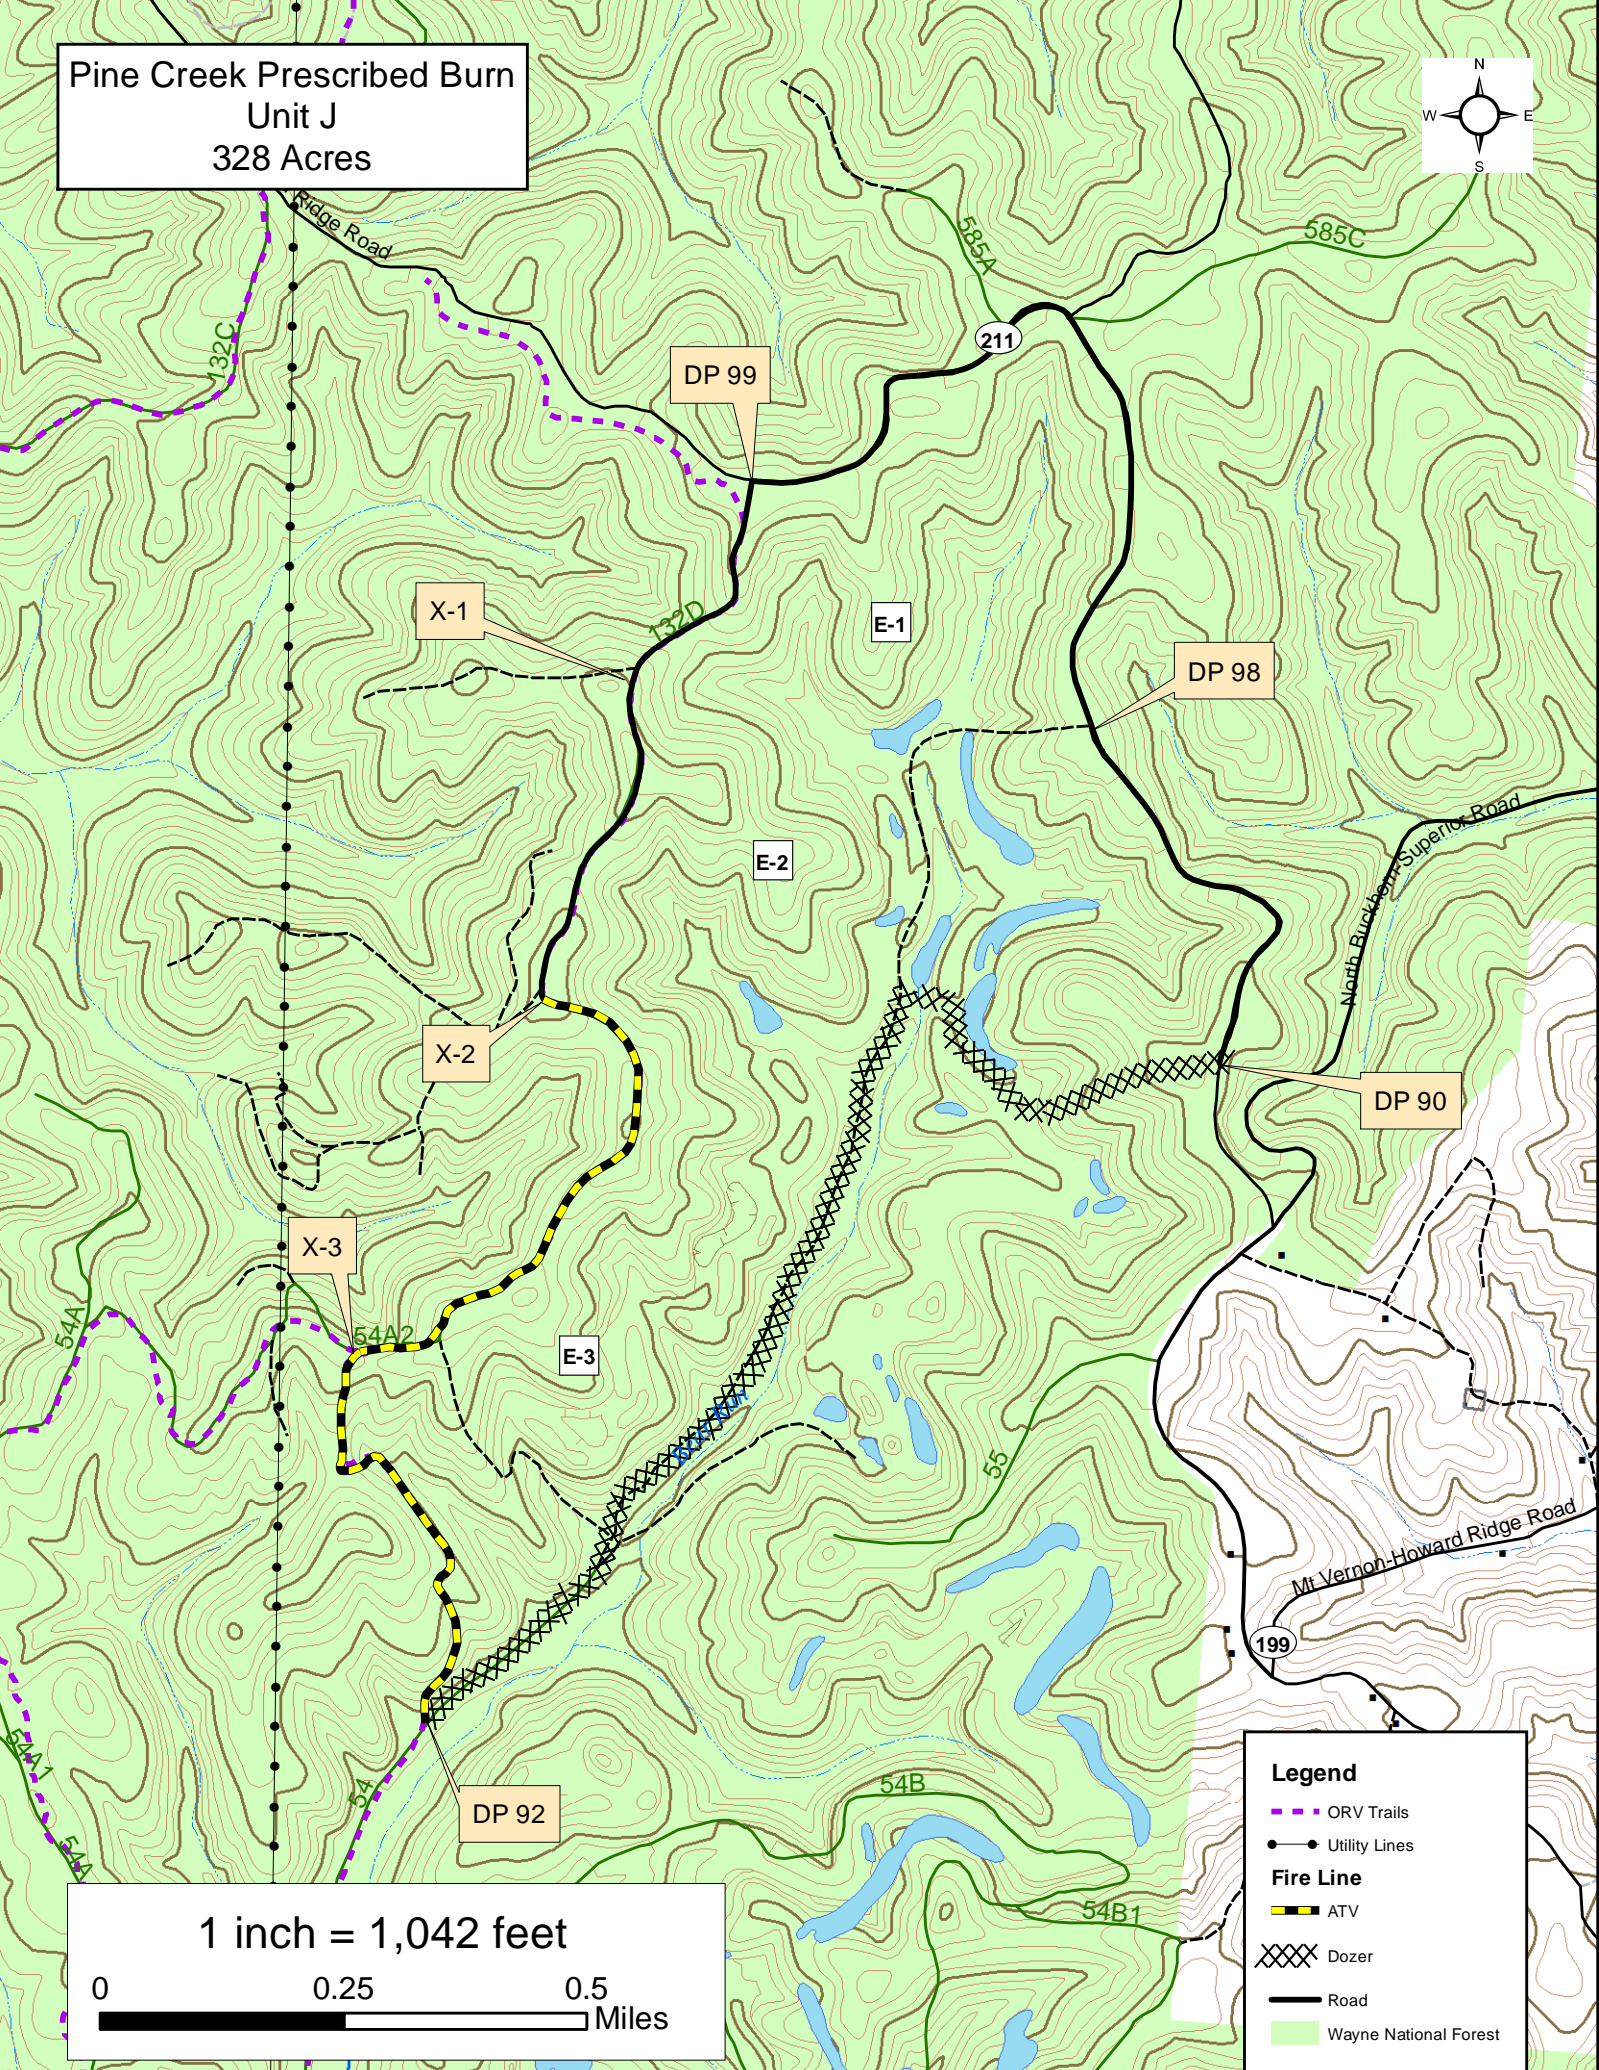

Pine Creek Prescribed Burn
Unit J
328 Acres

Legend

- ORV Trails
- Utility Lines
- Fire Line**
- ATV
- Dozer
- Road
- Wayne National Forest

1 inch = 1,042 feet

0 0.25 0.5 Miles