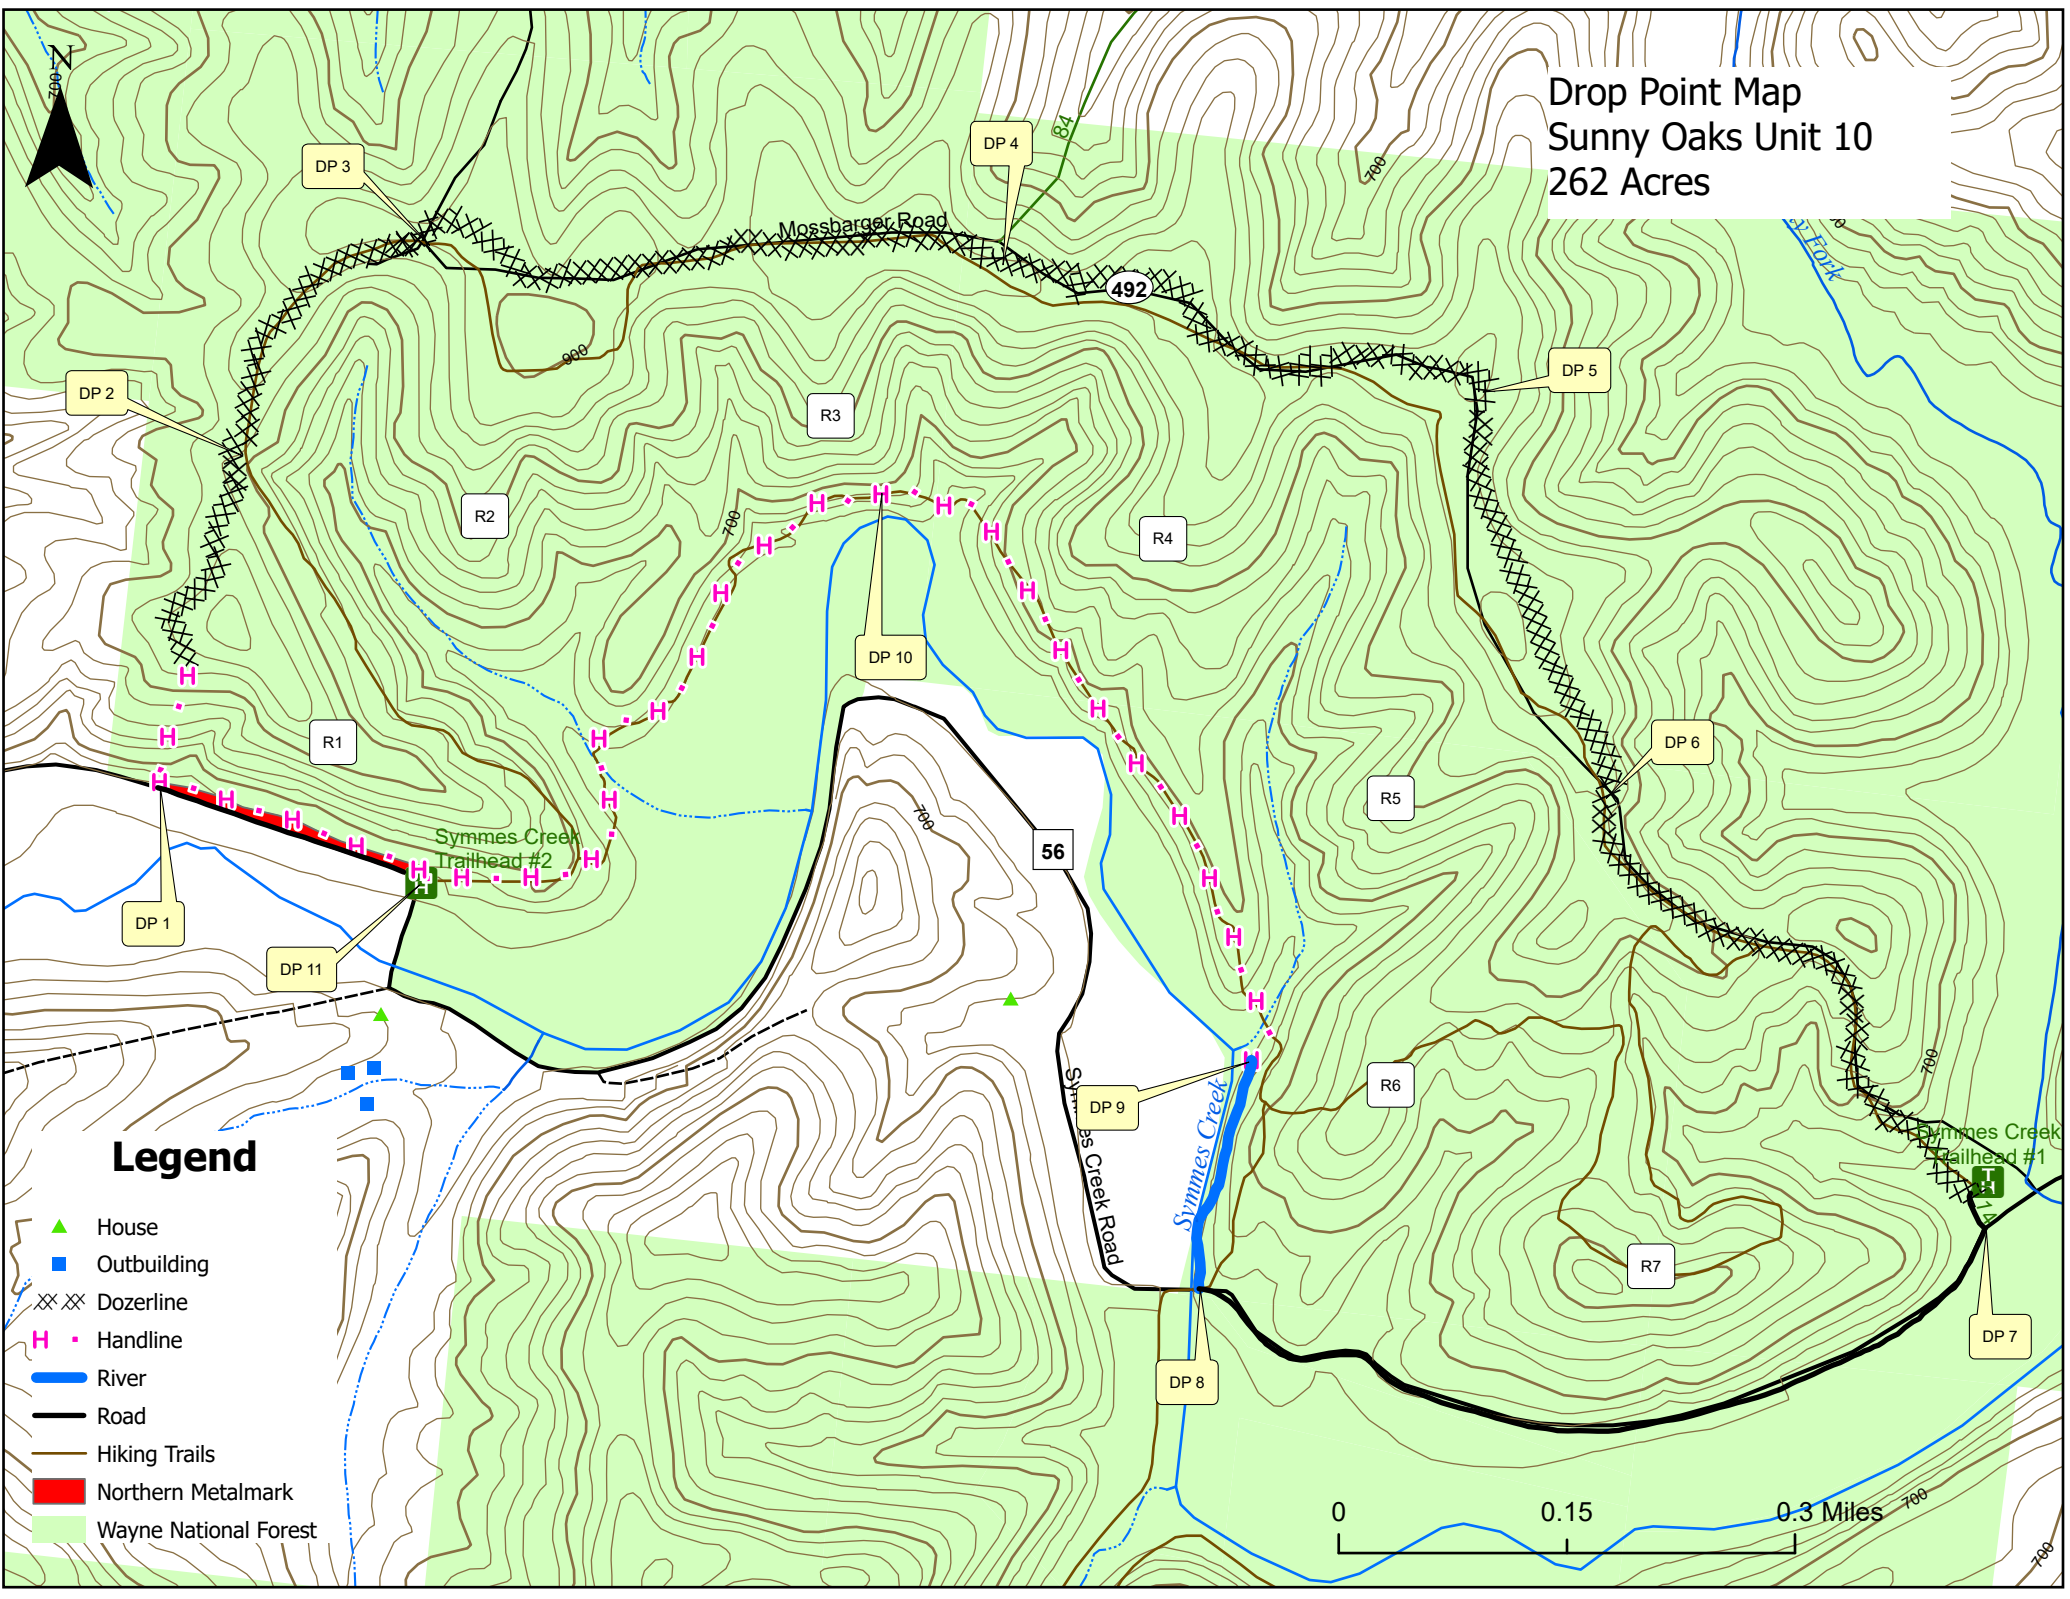

Drop Point Map
Sunny Oaks Unit 10
262 Acres

Legend

- ▲ House
- Outbuilding
- XX XX Dozerline
- H · Handline
- River
- Road
- Hiking Trails
- Northern Metalmark
- Wayne National Forest

0 0.15 0.3 Miles