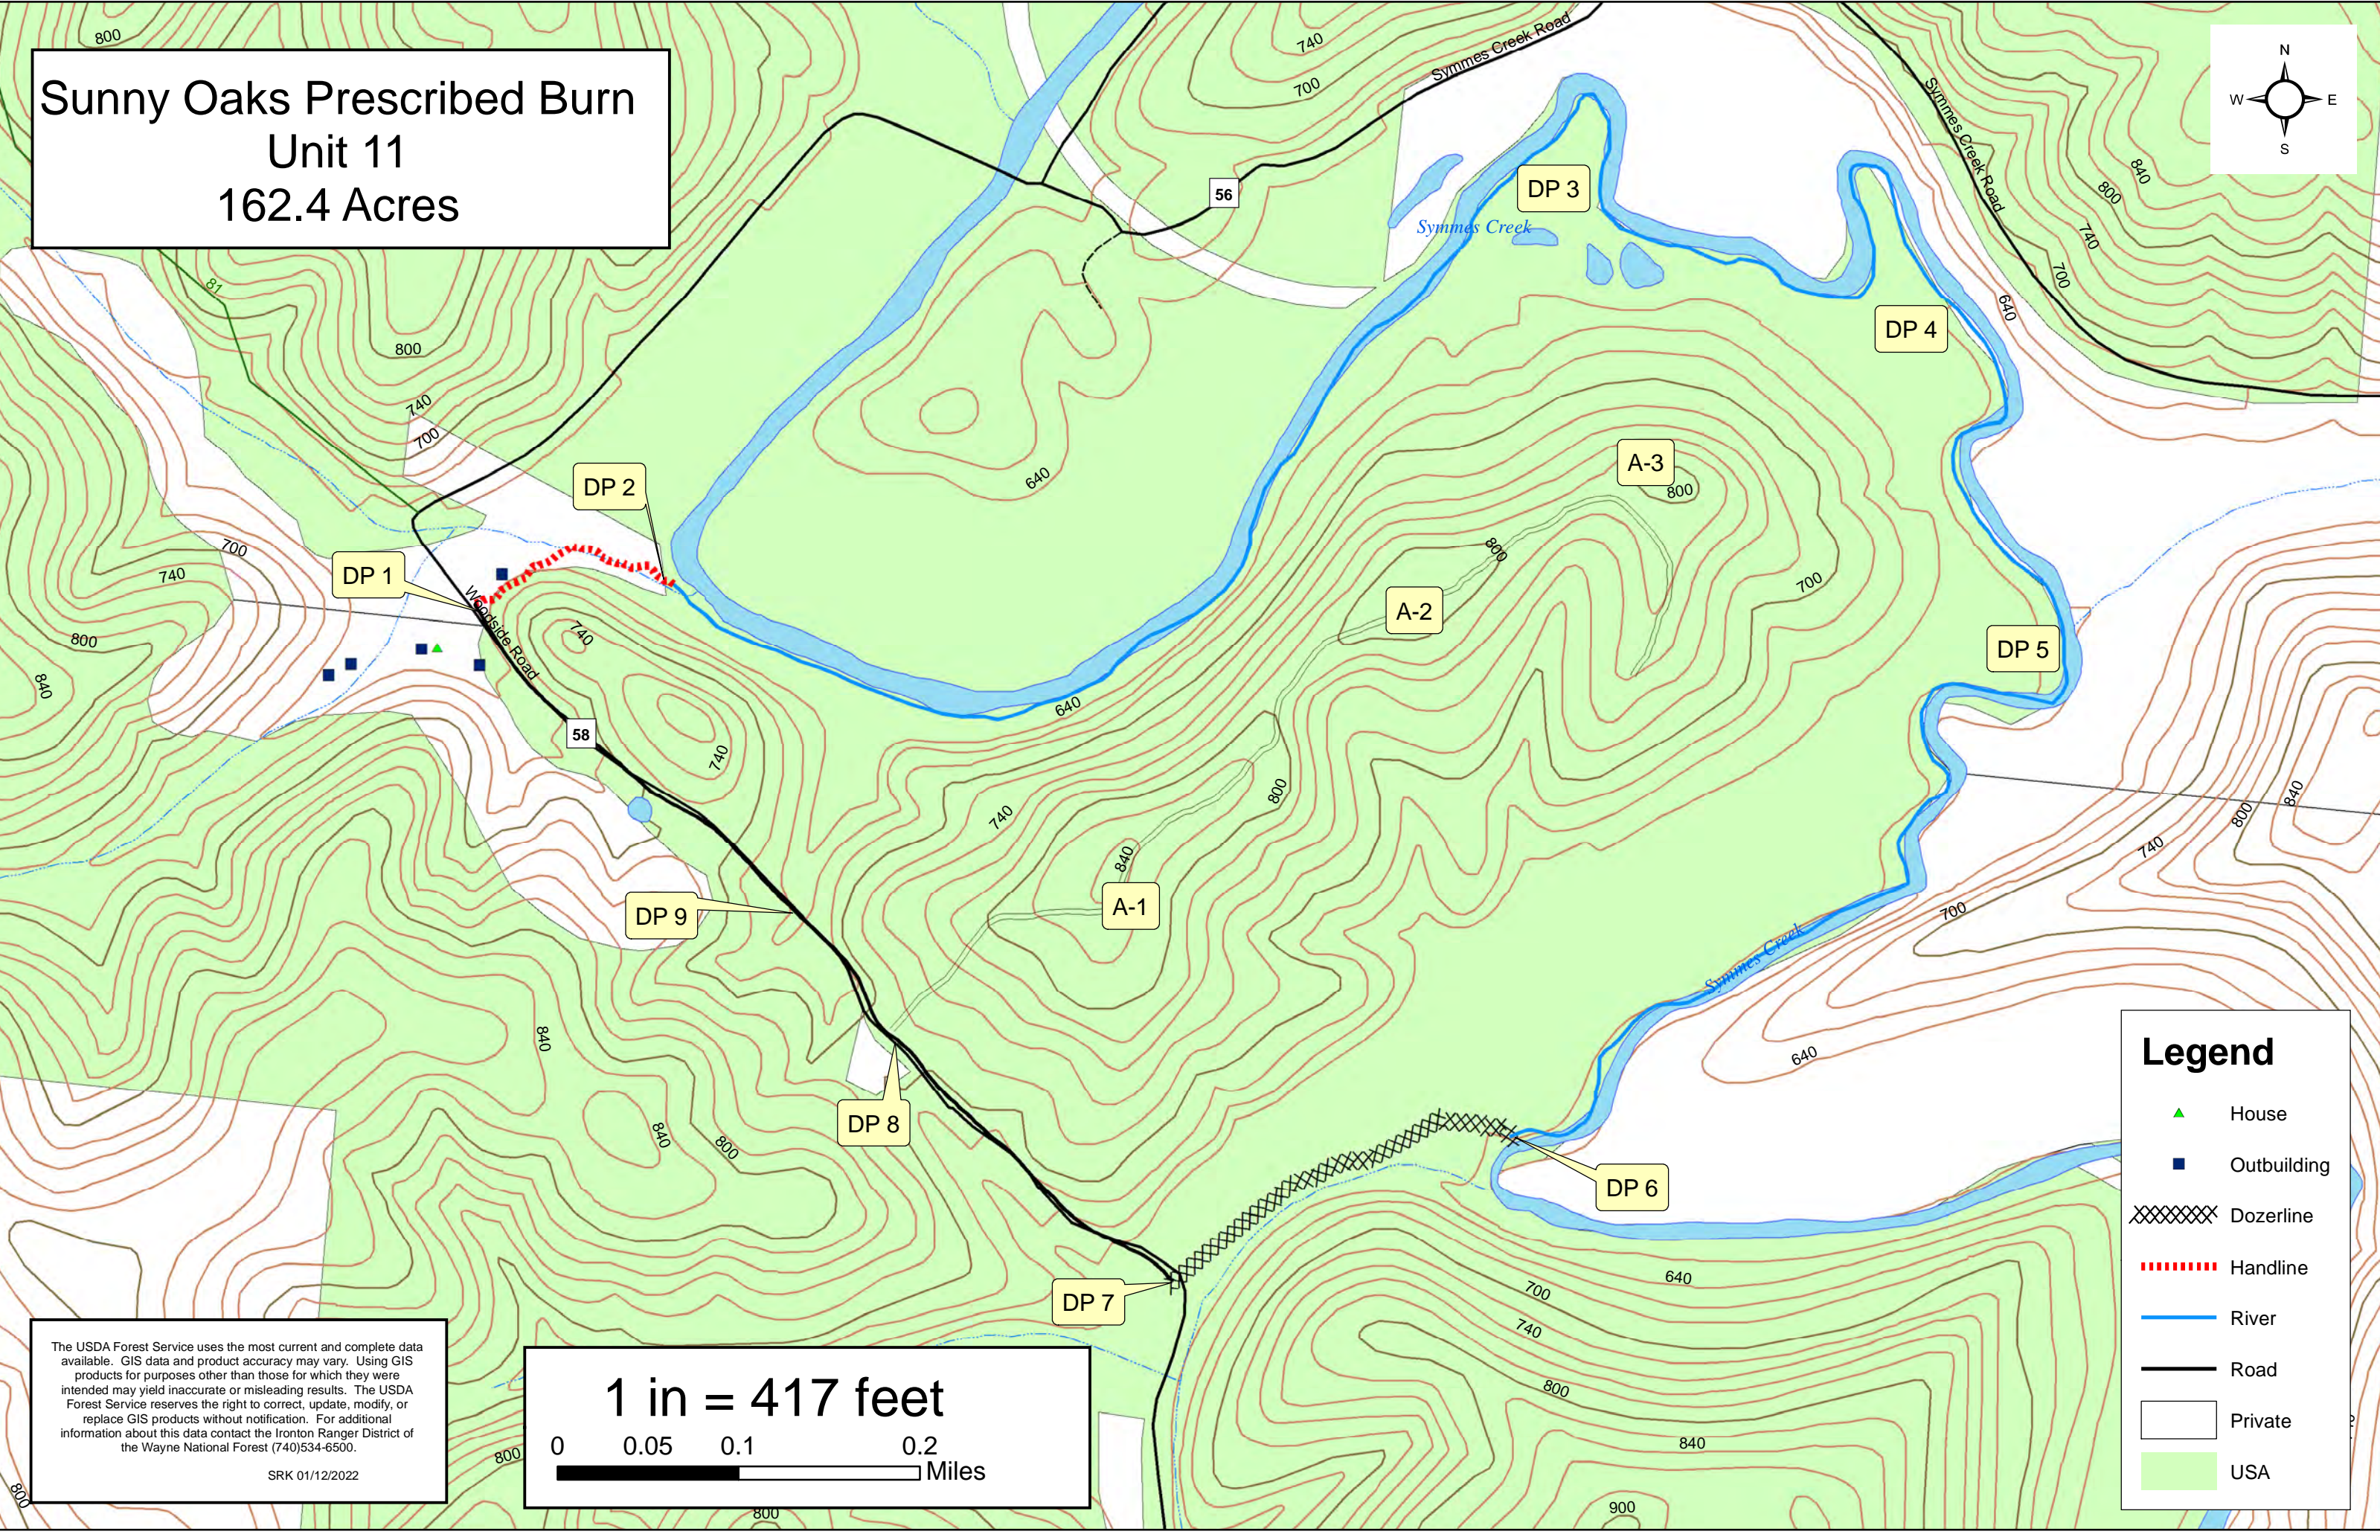

Sunny Oaks Prescribed Burn Unit 11 162.4 Acres

Legend

- ▲ House
- Outbuilding
- XXXXXX Dozerline
- Handline
- River
- Road
- Private
- USA

The USDA Forest Service uses the most current and complete data available. GIS data and product accuracy may vary. Using GIS products for purposes other than those for which they were intended may yield inaccurate or misleading results. The USDA Forest Service reserves the right to correct, update, modify, or replace GIS products without notification. For additional information about this data contact the Ironton Ranger District of the Wayne National Forest (740)534-6500.

SRK 01/12/2022