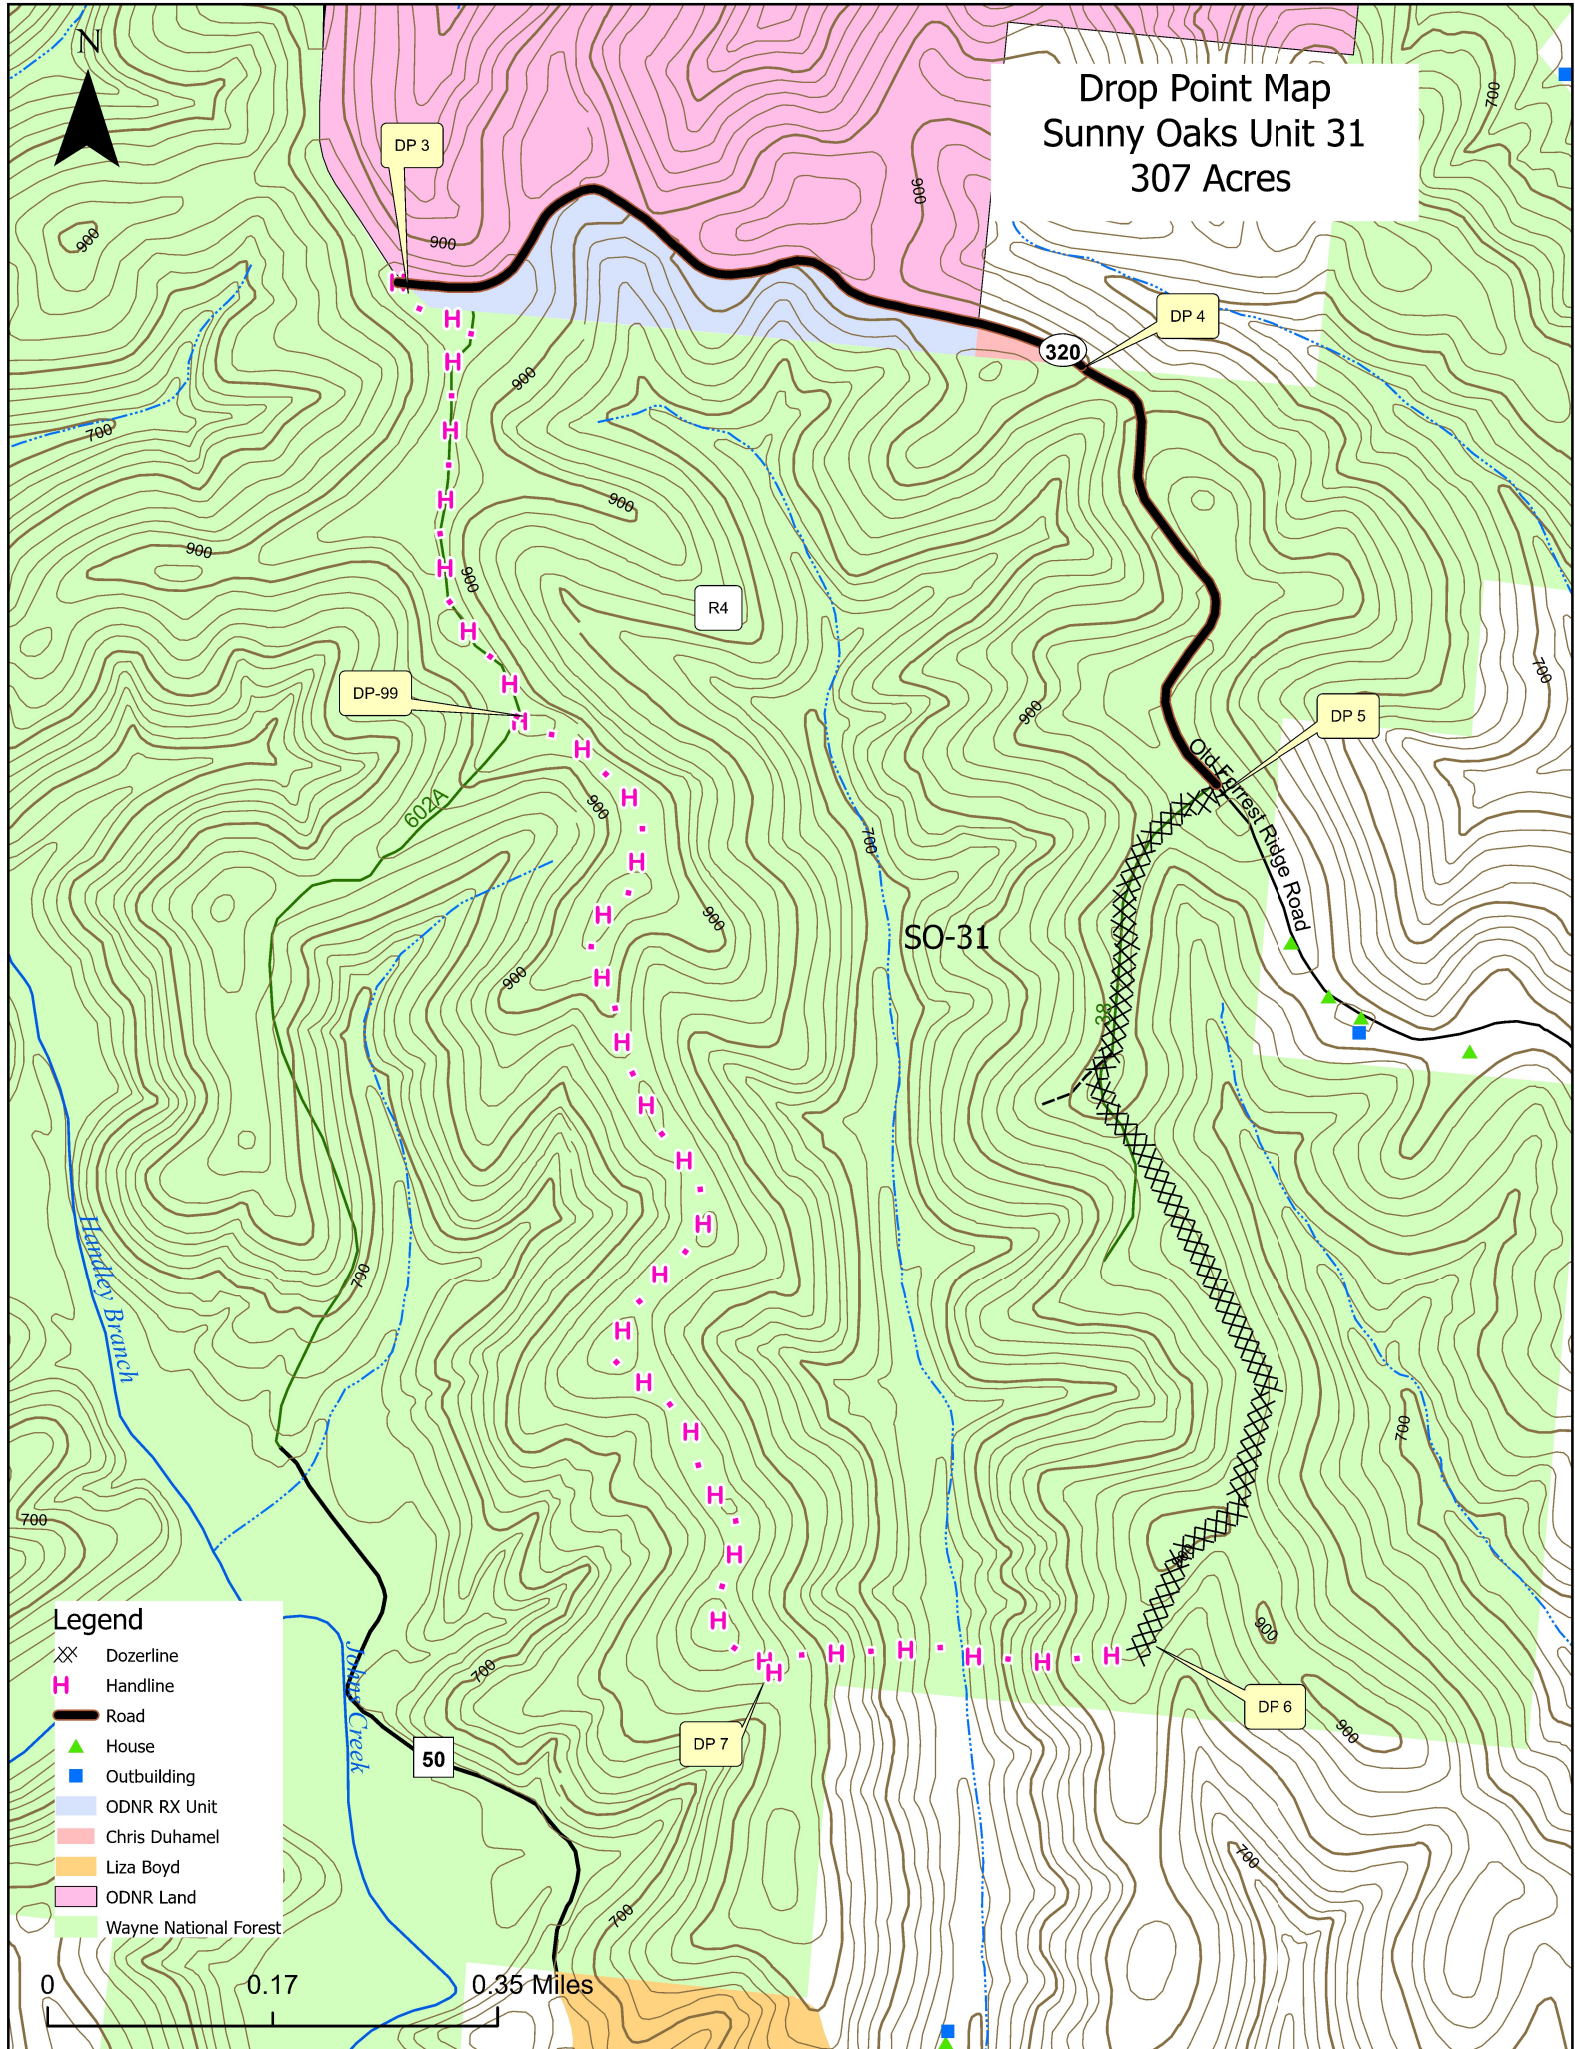

# Drop Point Map Sunny Oaks Unit 31 307 Acres

## Legend

- XX Dozerline
- H Handline
- Road
- ▲ House
- Outbuilding
- ODNR RX Unit
- Chris Duhamel
- Liza Boyd
- ODNR Land
- Wayne National Forest

0 0.17 0.35 Miles