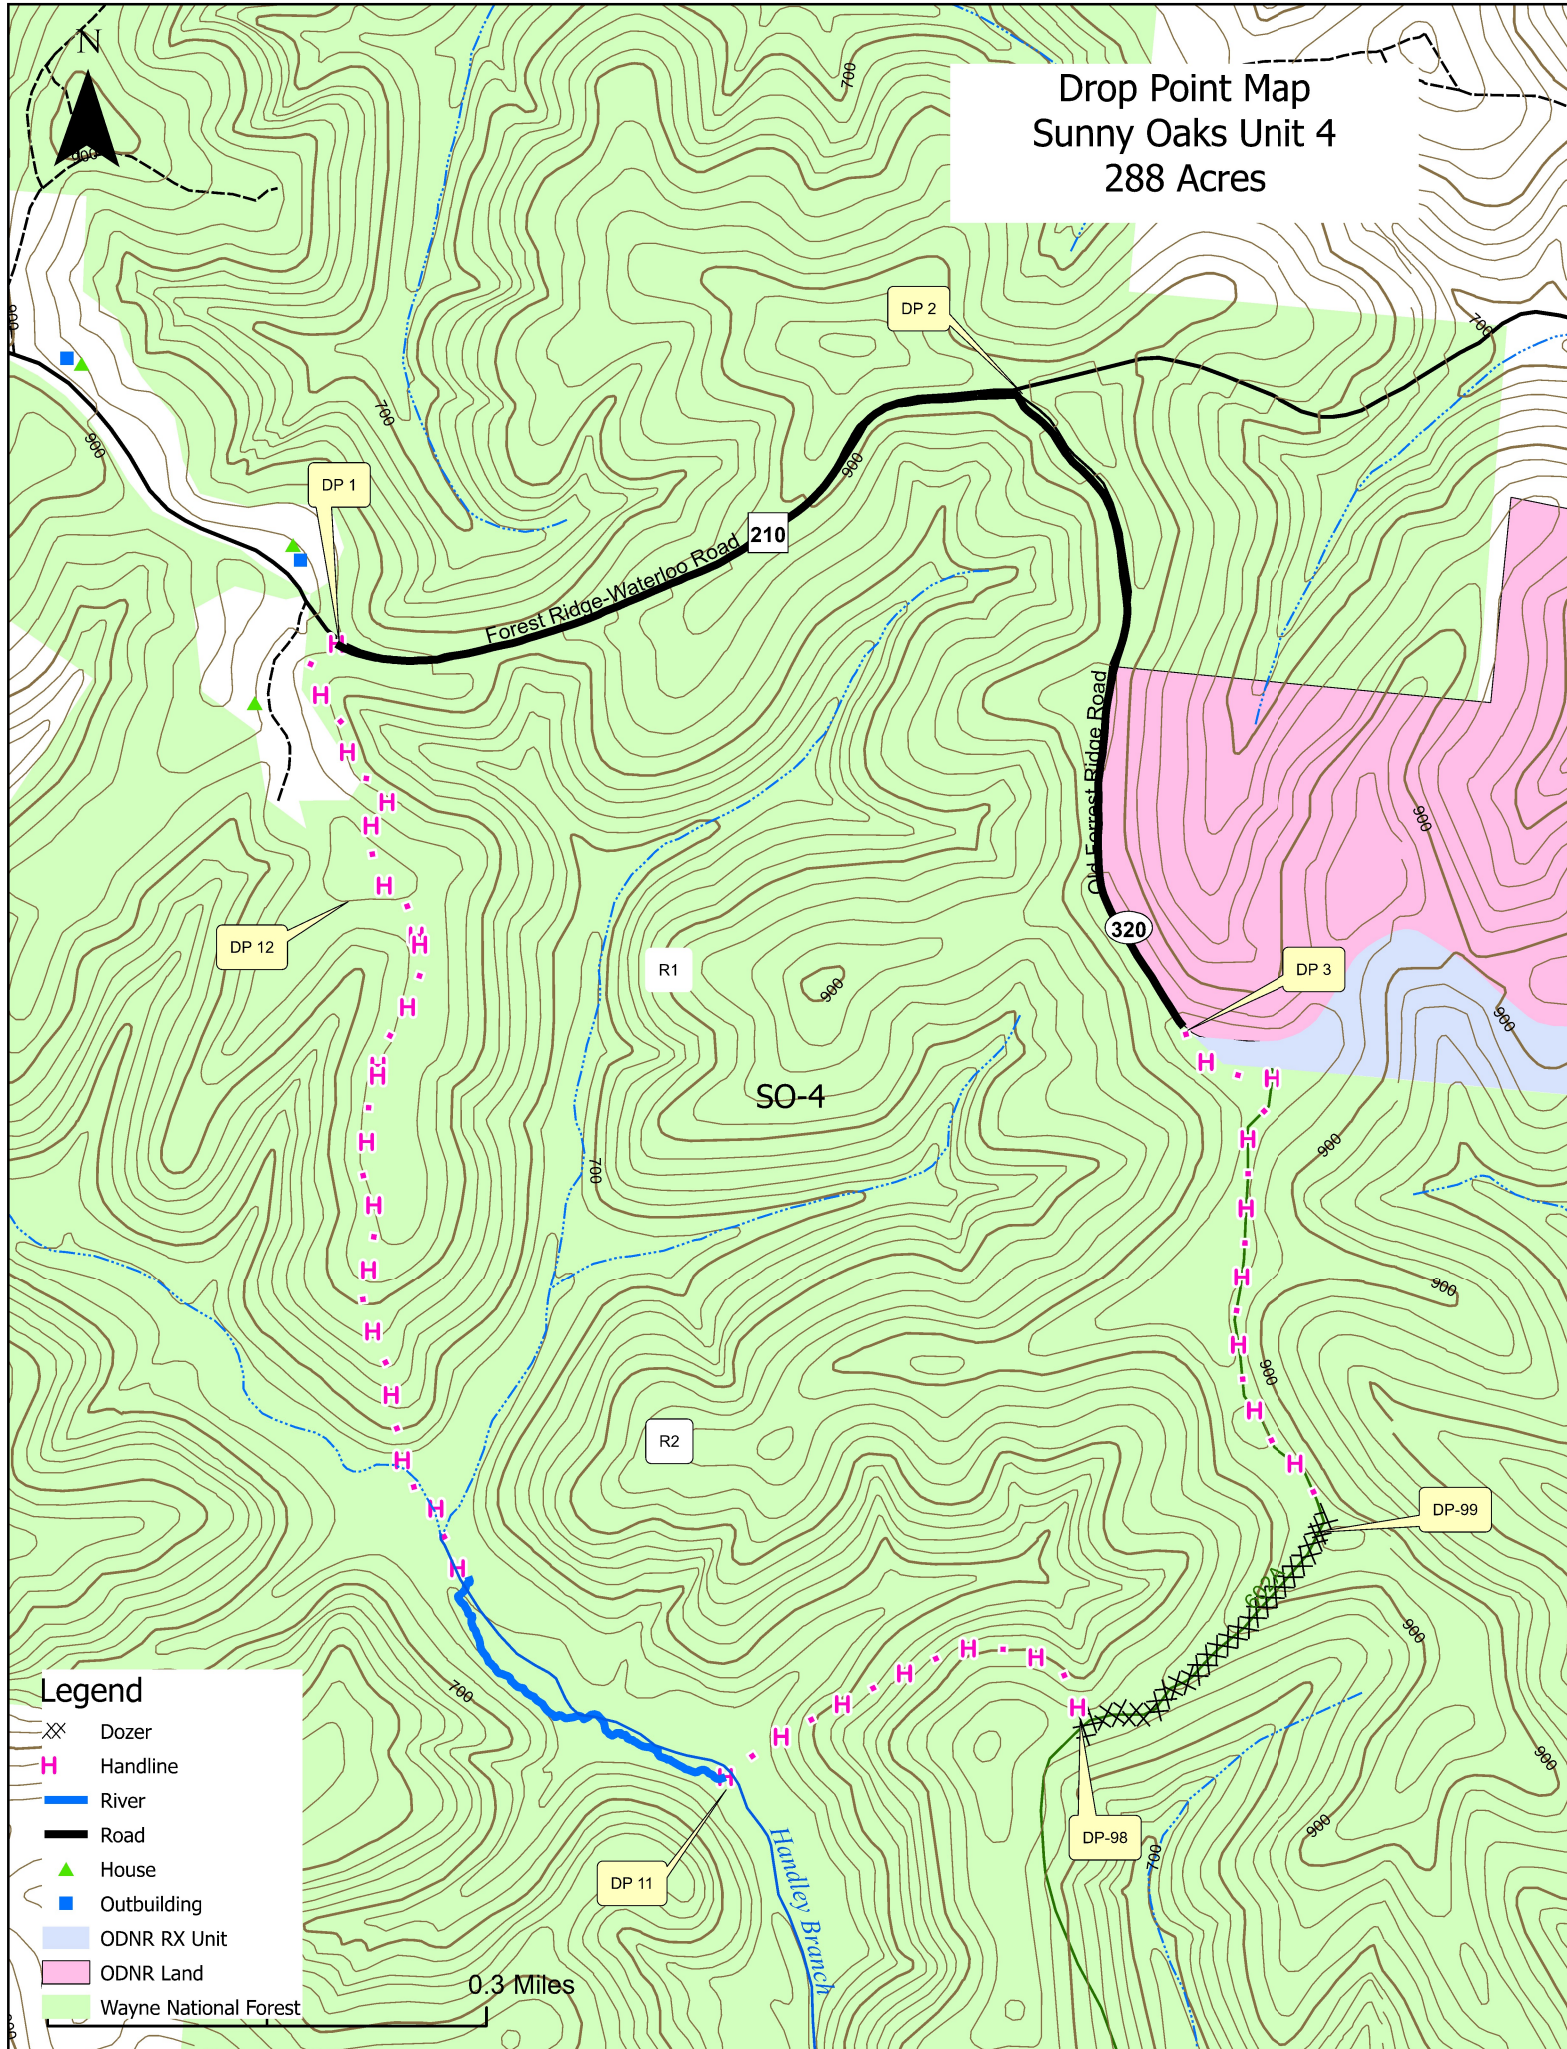

Drop Point Map Sunny Oaks Unit 4 288 Acres

Legend

- XX Dozer
- H Handline
- River
- Road
- ▲ House
- Outbuilding
- ODNR RX Unit
- ODNR Land
- Wayne National Forest

0.3 Miles