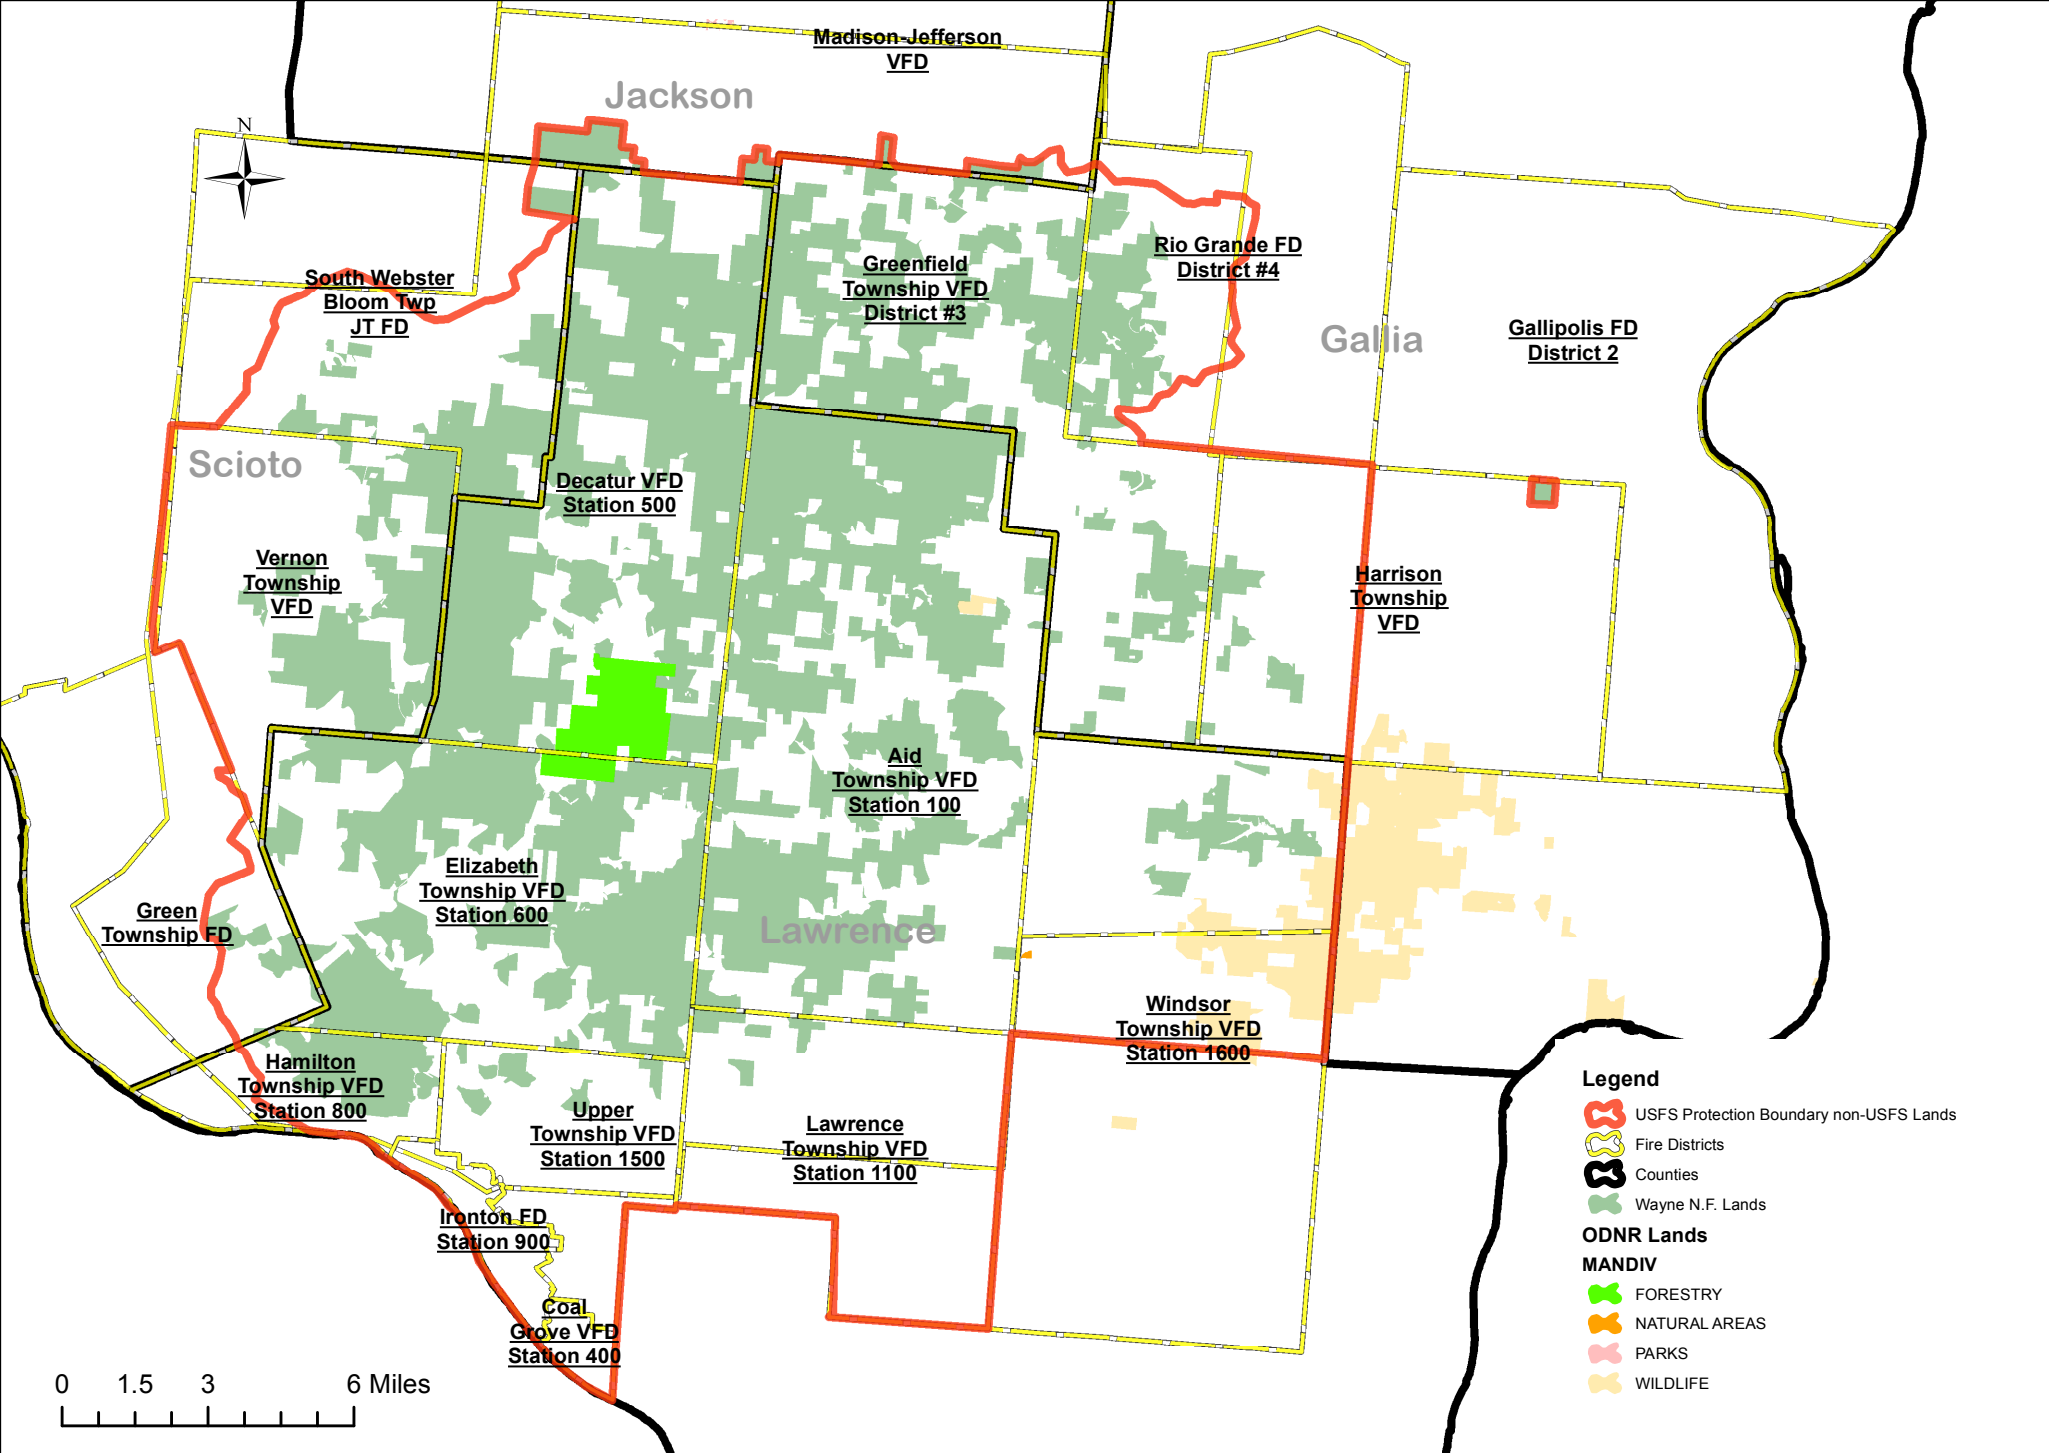

# Ironton Ranger District Forest Service Area of Responsibility

- Legend**
- USFS Protection Boundary non-USFS Lands
  - Fire Districts
  - Counties
  - Wayne N.F. Lands
  - ODNR Lands**
  - FORESTRY
  - NATURAL AREAS
  - PARKS
  - WILDLIFE