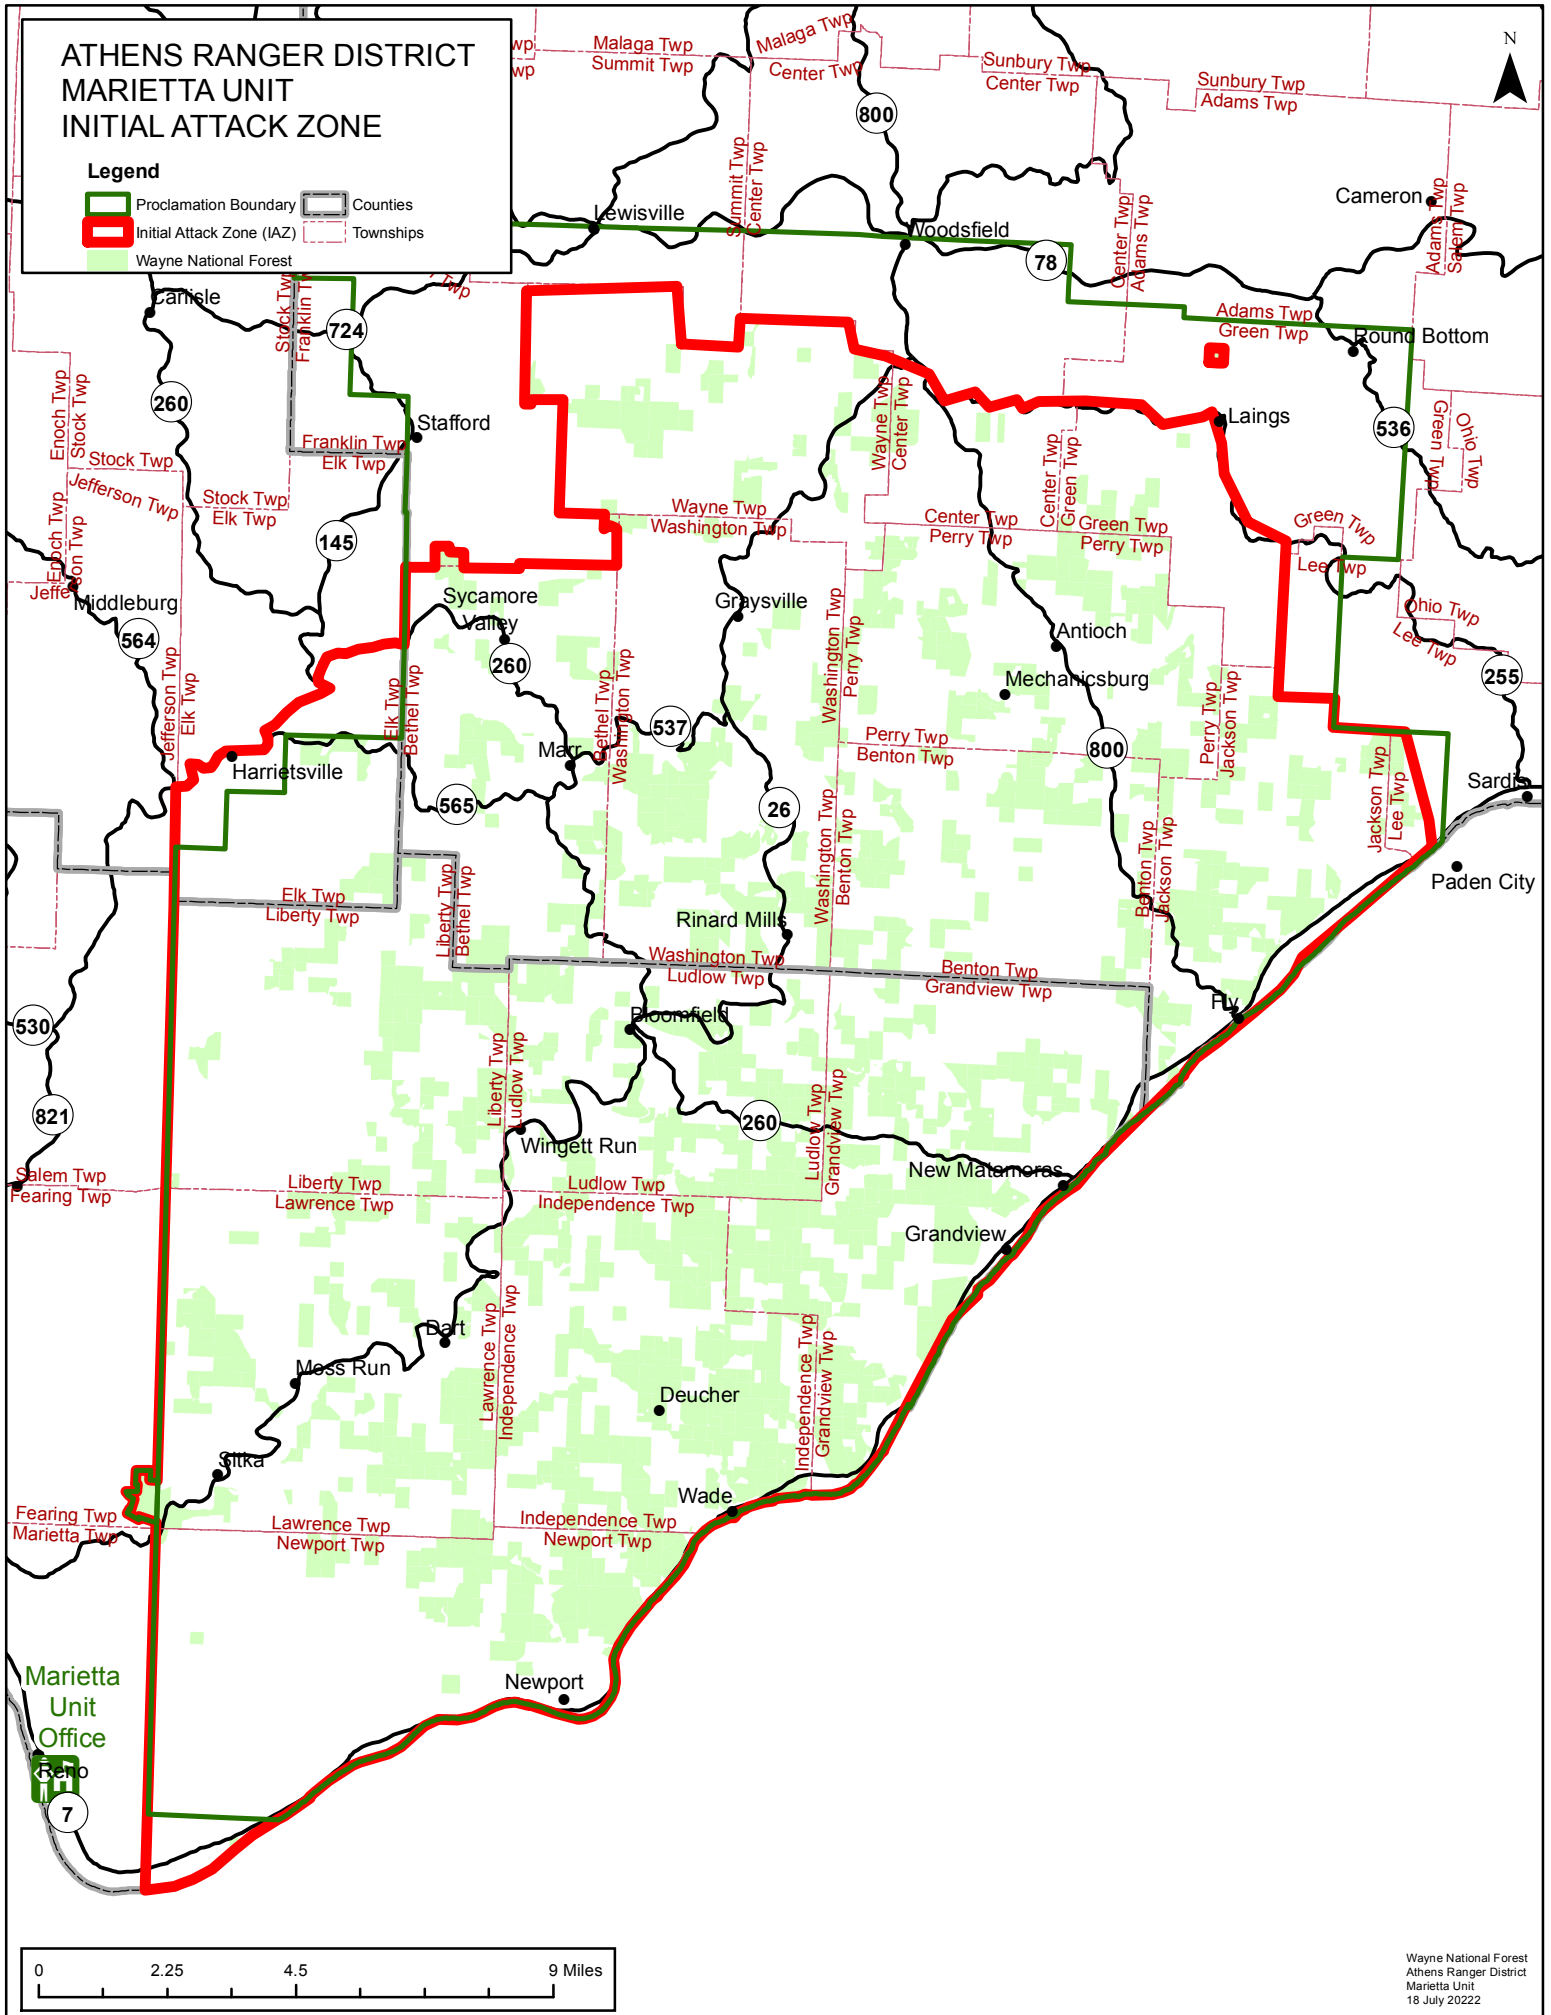

ATHENS RANGER DISTRICT MARIETTA UNIT INITIAL ATTACK ZONE

Legend

- Proclamation Boundary
- Initial Attack Zone (IAZ)
- Counties
- Townships
- Wayne National Forest

Marietta
Unit
Office