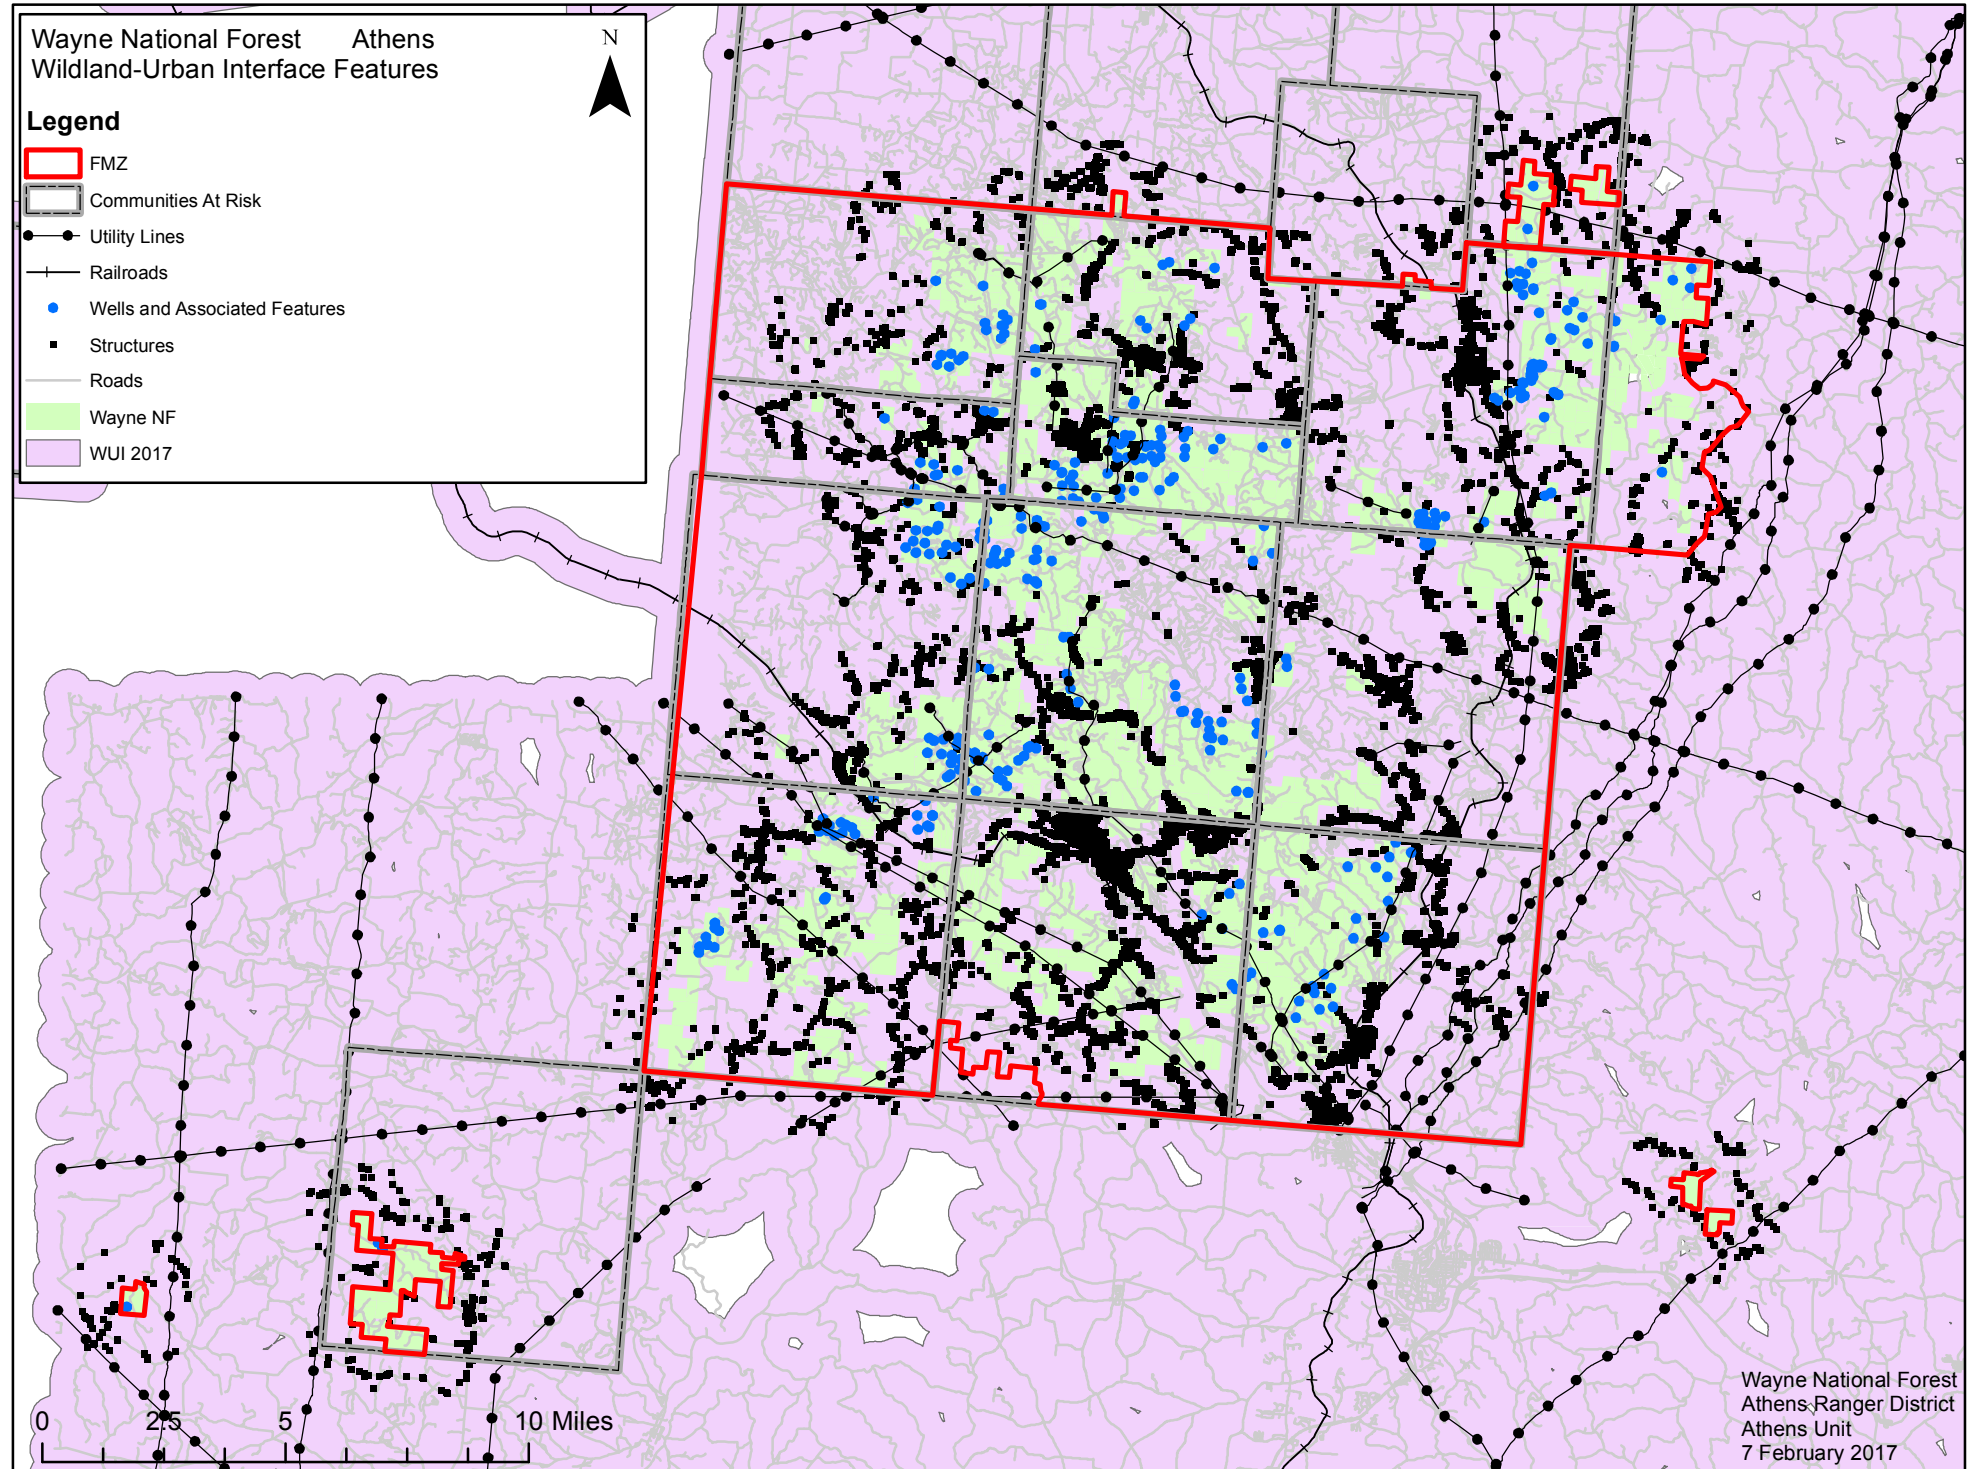

Wayne National Forest Athens  
Wildland-Urban Interface Features

N

**Legend**

-  FMZ
-  Communities At Risk
-  Utility Lines
-  Railroads
-  Wells and Associated Features
-  Structures
-  Roads
-  Wayne NF
-  WUI 2017

Wayne National Forest  
Athens Ranger District  
Athens Unit  
7 February 2017