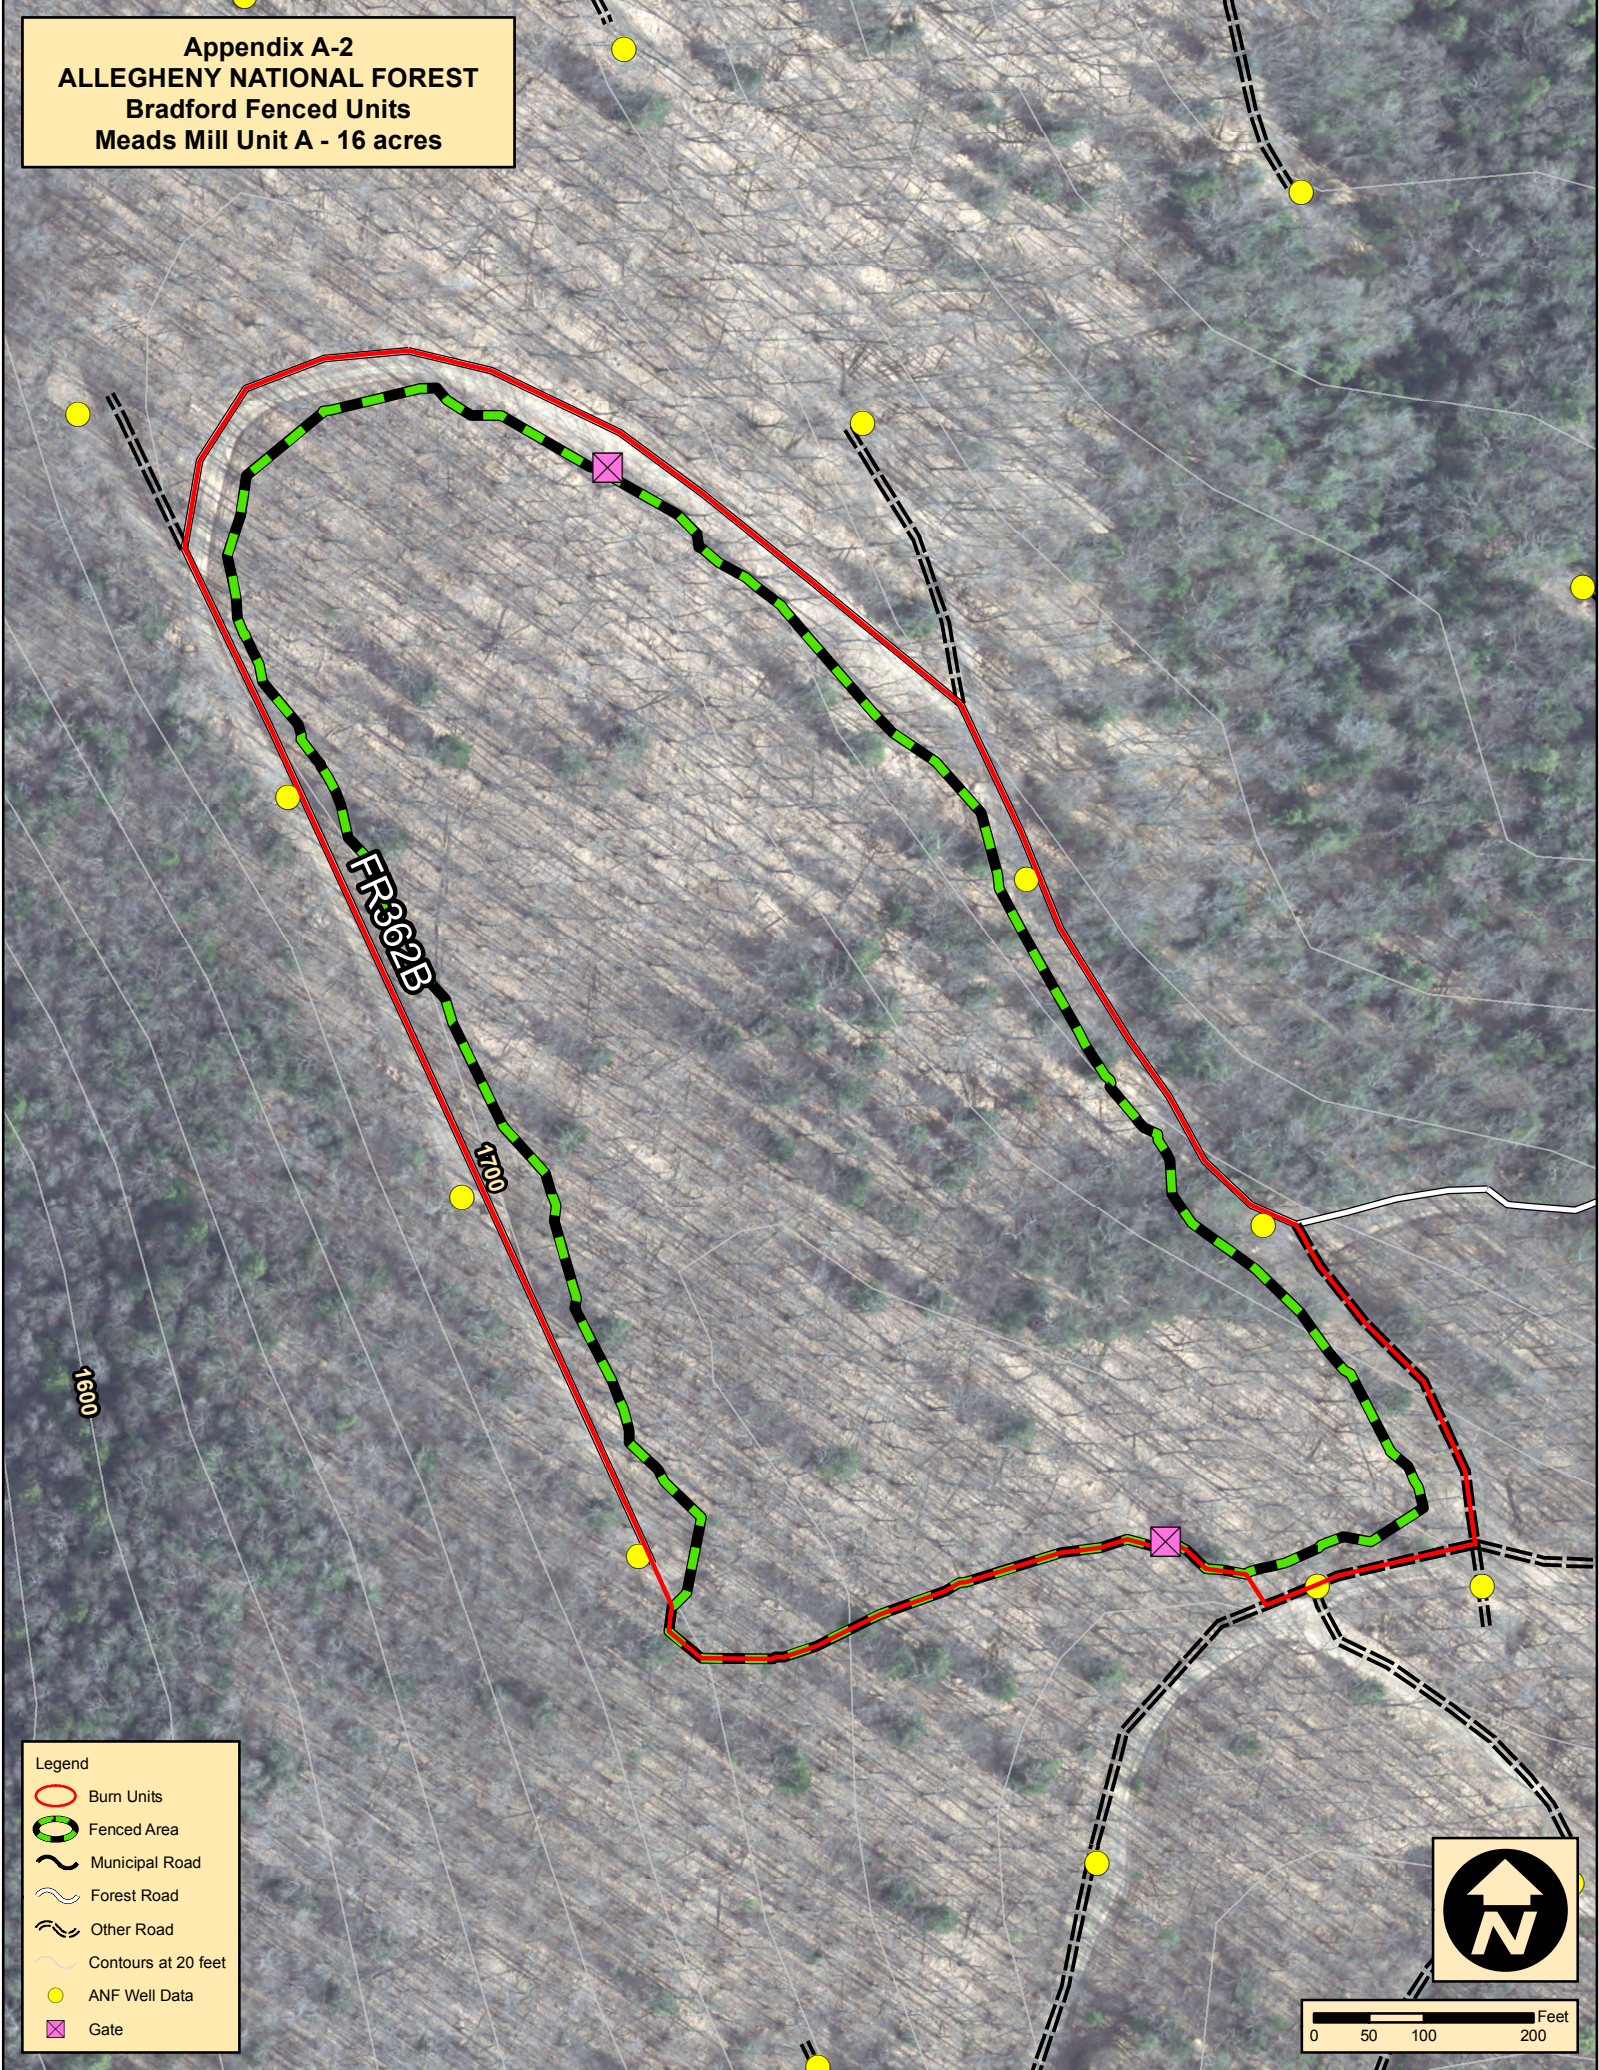

Appendix A-2
ALLEGHENY NATIONAL FOREST
Bradford Fenced Units
Meads Mill Unit A - 16 acres

- Legend
- Burn Units
 - Fenced Area
 - Municipal Road
 - Forest Road
 - Other Road
 - Contours at 20 feet
 - ANF Well Data
 - Gate