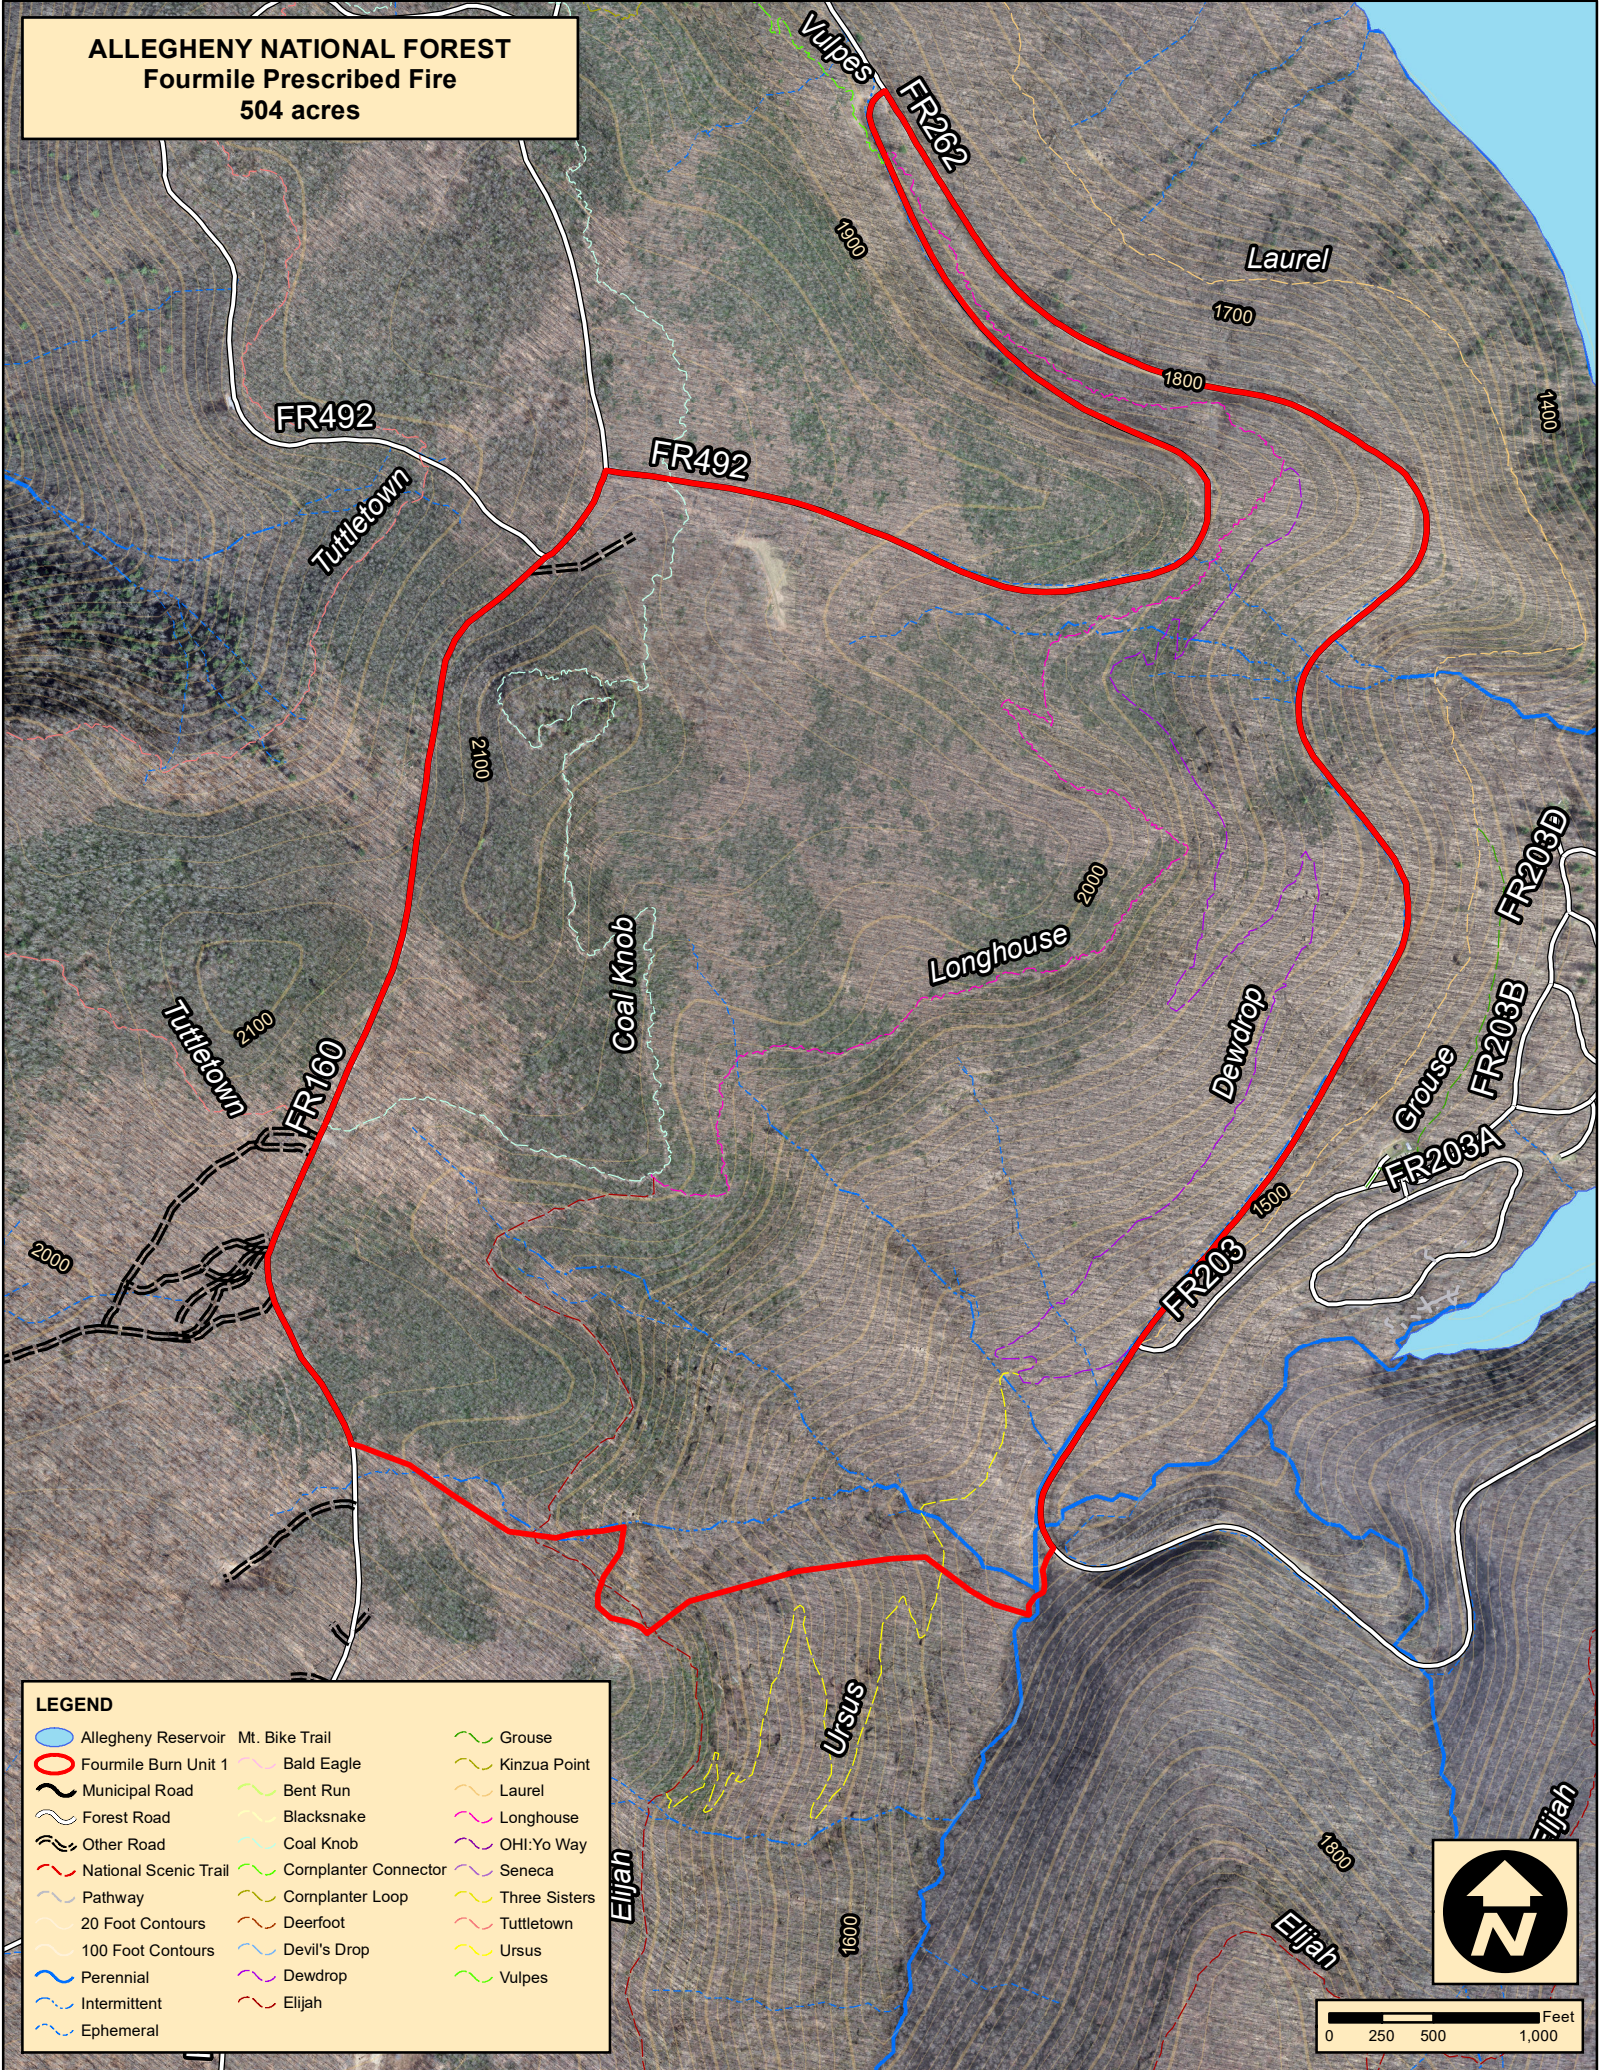

ALLEGHENY NATIONAL FOREST
Fourmile Prescribed Fire
504 acres

LEGEND

Allegheny Reservoir	Mt. Bike Trail	Grouse
Fourmile Burn Unit 1	Bald Eagle	Kinzua Point
Municipal Road	Bent Run	Laurel
Forest Road	Blacksnake	Longhouse
Other Road	Coal Knob	OHI:Yo Way
National Scenic Trail	Complanter Connector	Seneca
Pathway	Complanter Loop	Three Sisters
20 Foot Contours	Deerfoot	Tuttle town
100 Foot Contours	Devil's Drop	Ursus
Perennial	Dewdrop	Vulpes
Intermittent	Elijah	
Ephemeral		