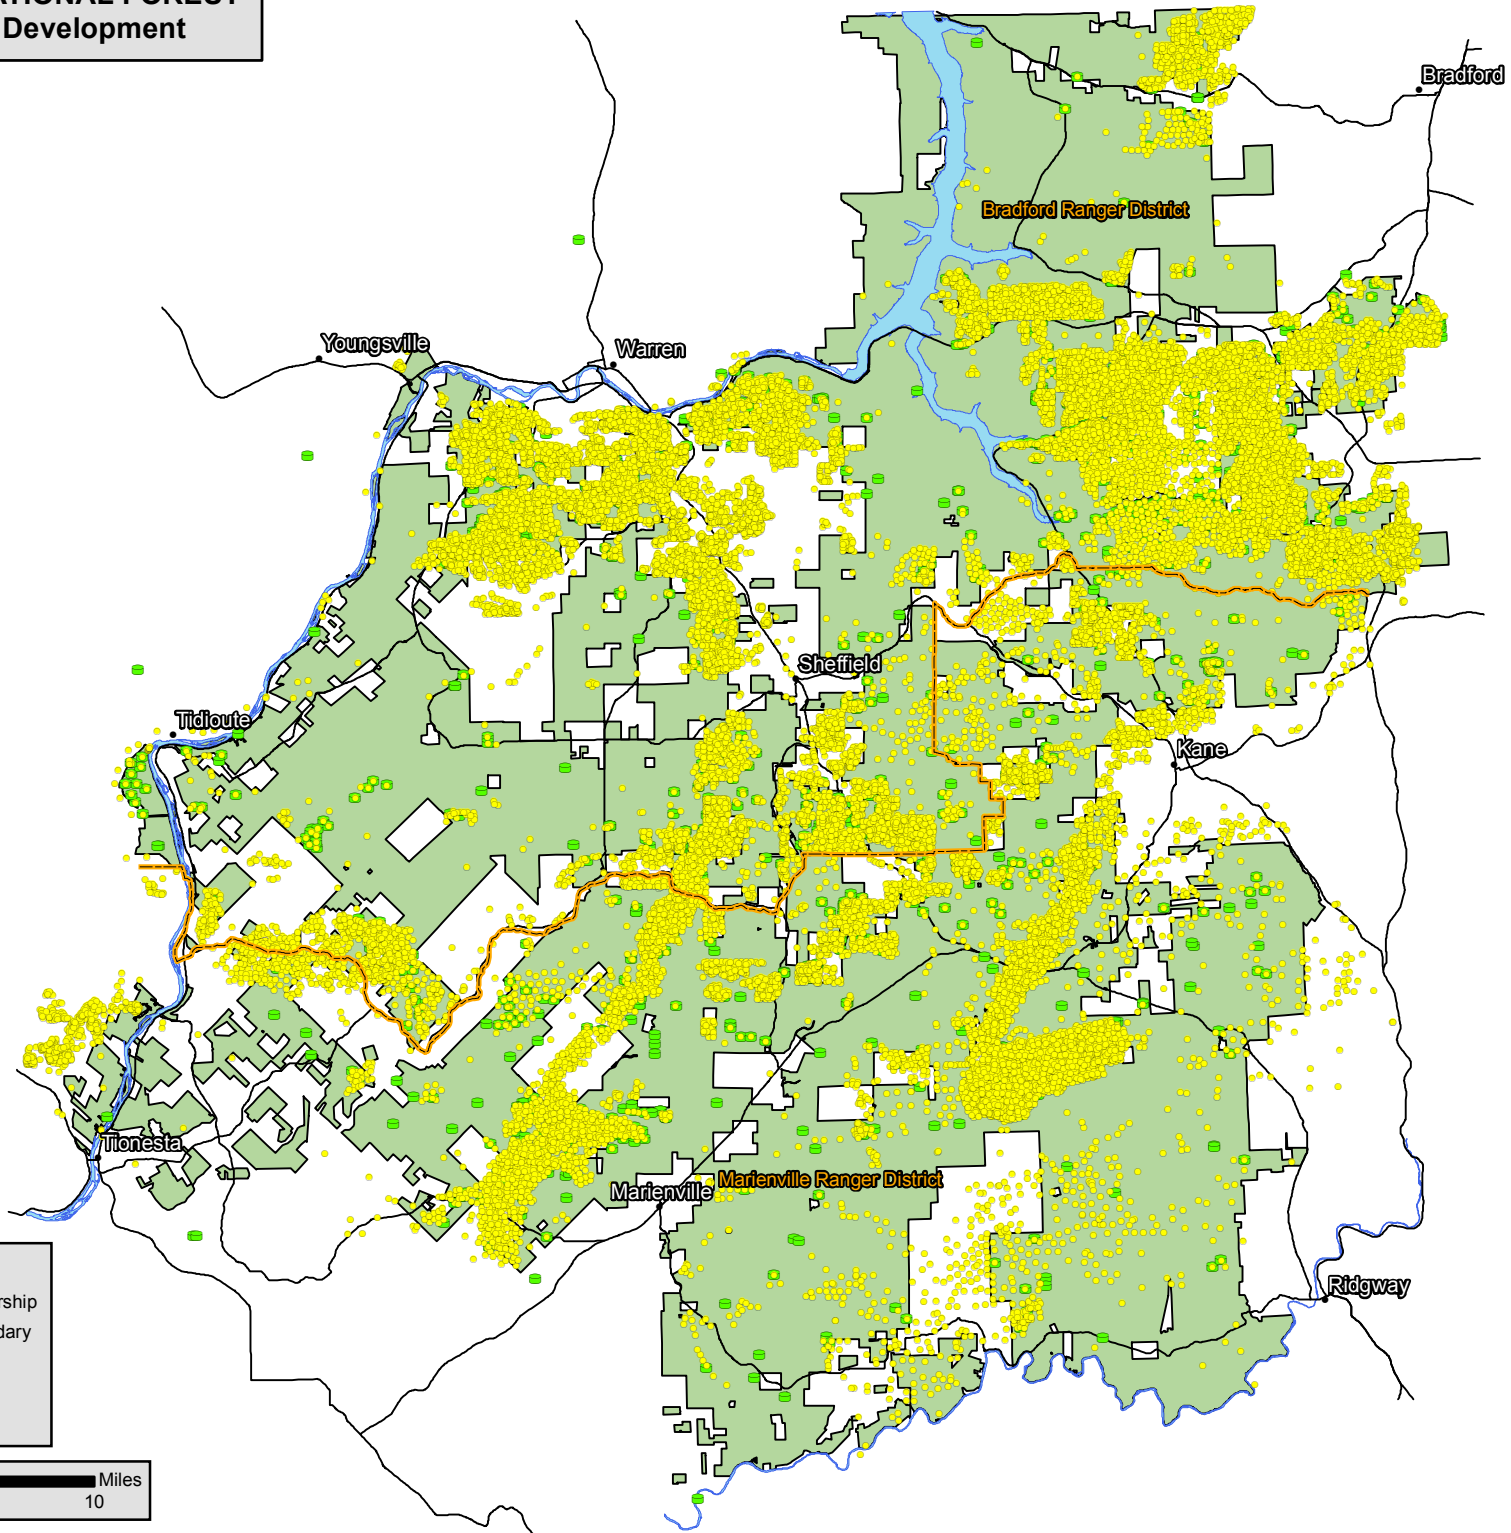

ALLEGHENY NATIONAL FOREST
Oil and Gas Development

LEGEND

- Forest Service Ownership
- Ranger District Boundary
- Major Road
- ANF Well Data
- Tank