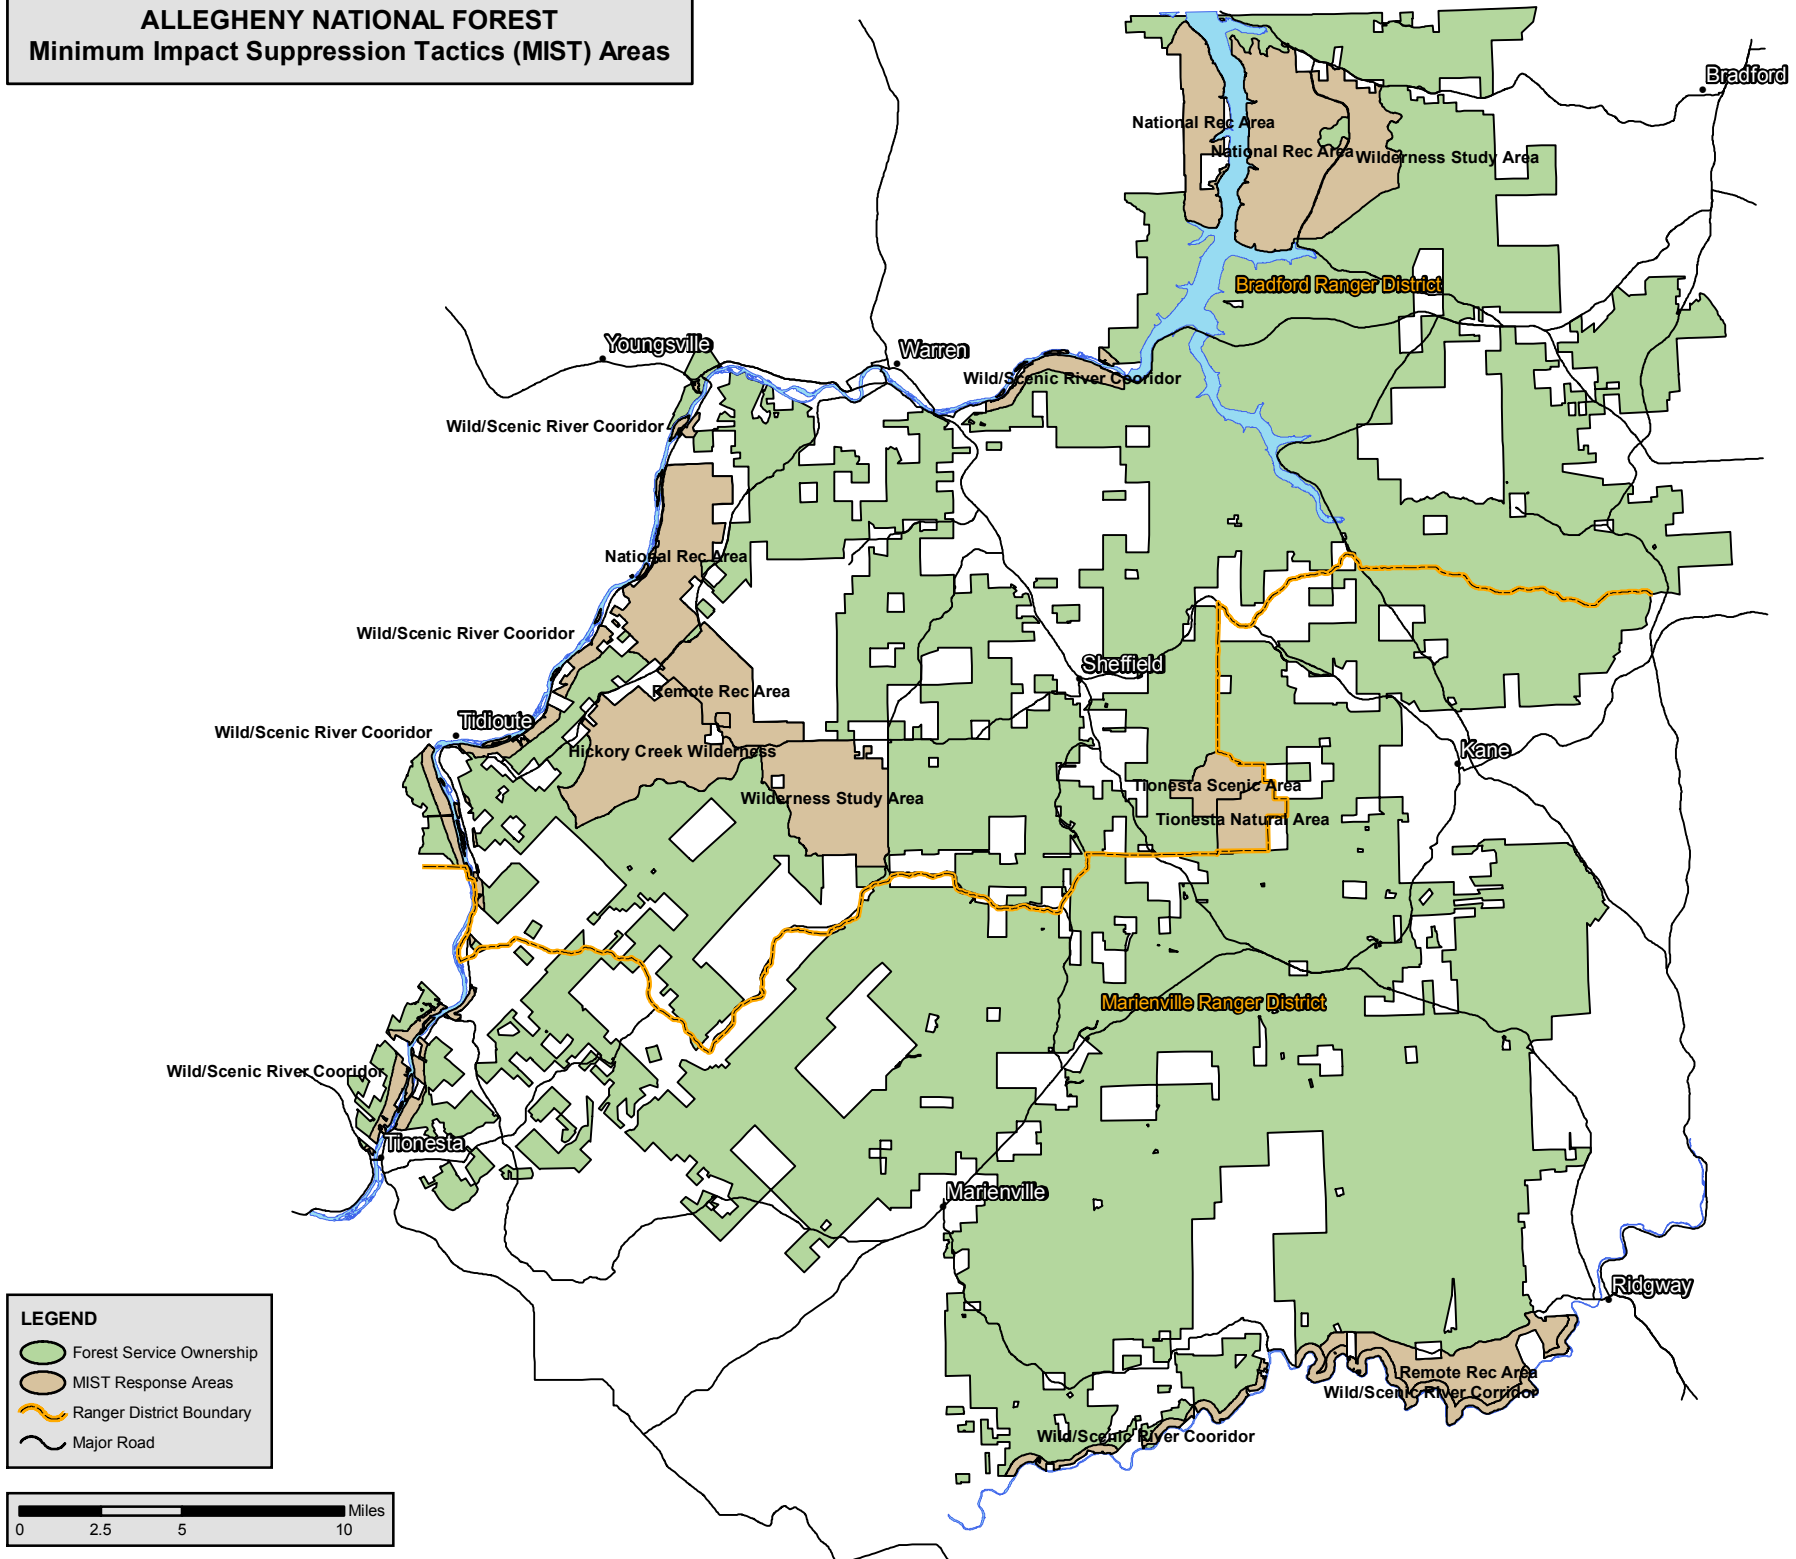

ALLEGHENY NATIONAL FOREST
Minimum Impact Suppression Tactics (MIST) Areas

LEGEND

- Forest Service Ownership
- MIST Response Areas
- Ranger District Boundary
- Major Road