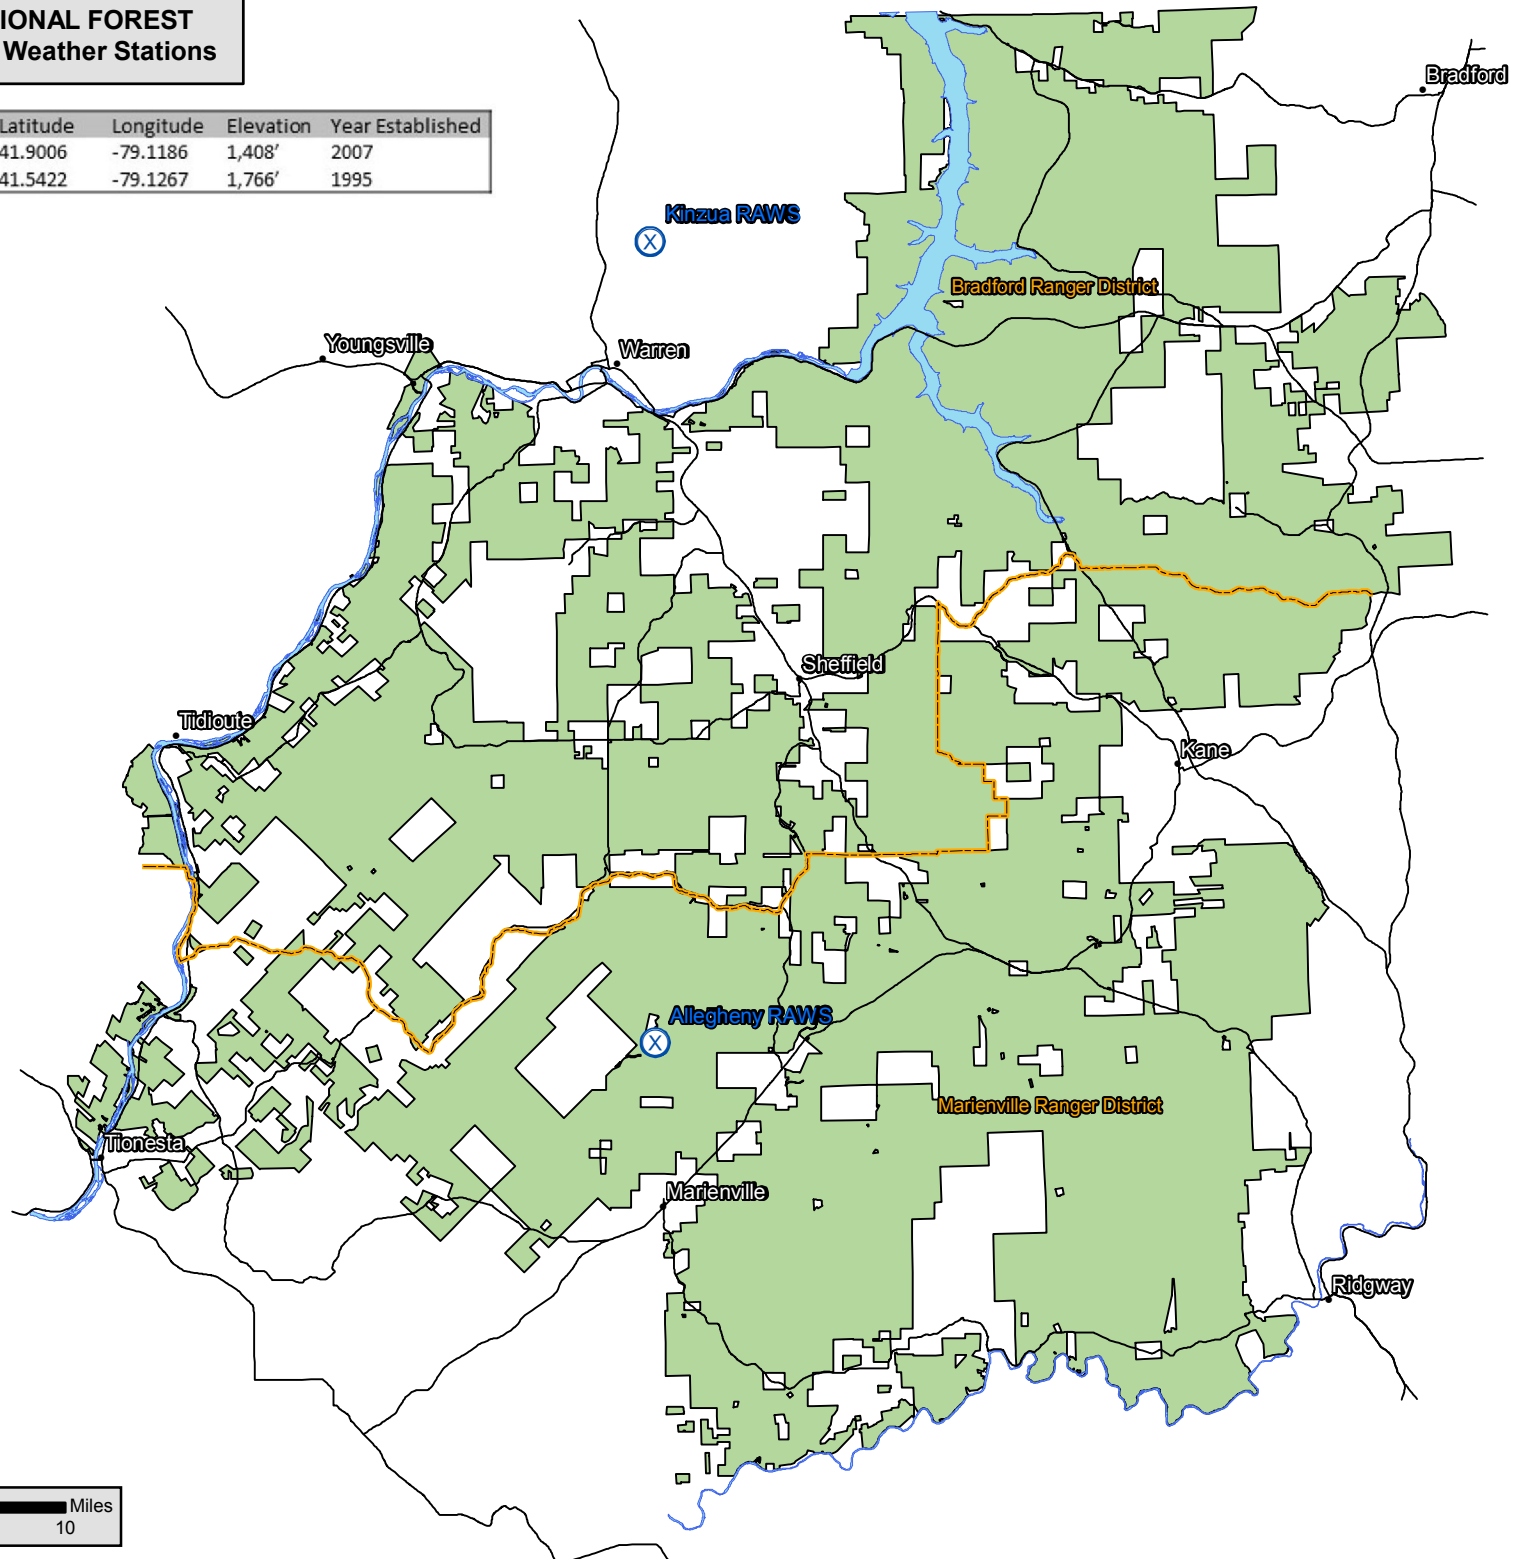

# ALLEGHENY NATIONAL FOREST

## Remote Automated Weather Stations

Station Name	Station ID	Latitude	Longitude	Elevation	Year Established
Kinzua	361231	41.9006	-79.1186	1,408'	2007
Allegheny	361002	41.5422	-79.1267	1,766'	1995

**LEGEND**

- Forest Service Ownership
- Ranger District Boundary
- Major Road