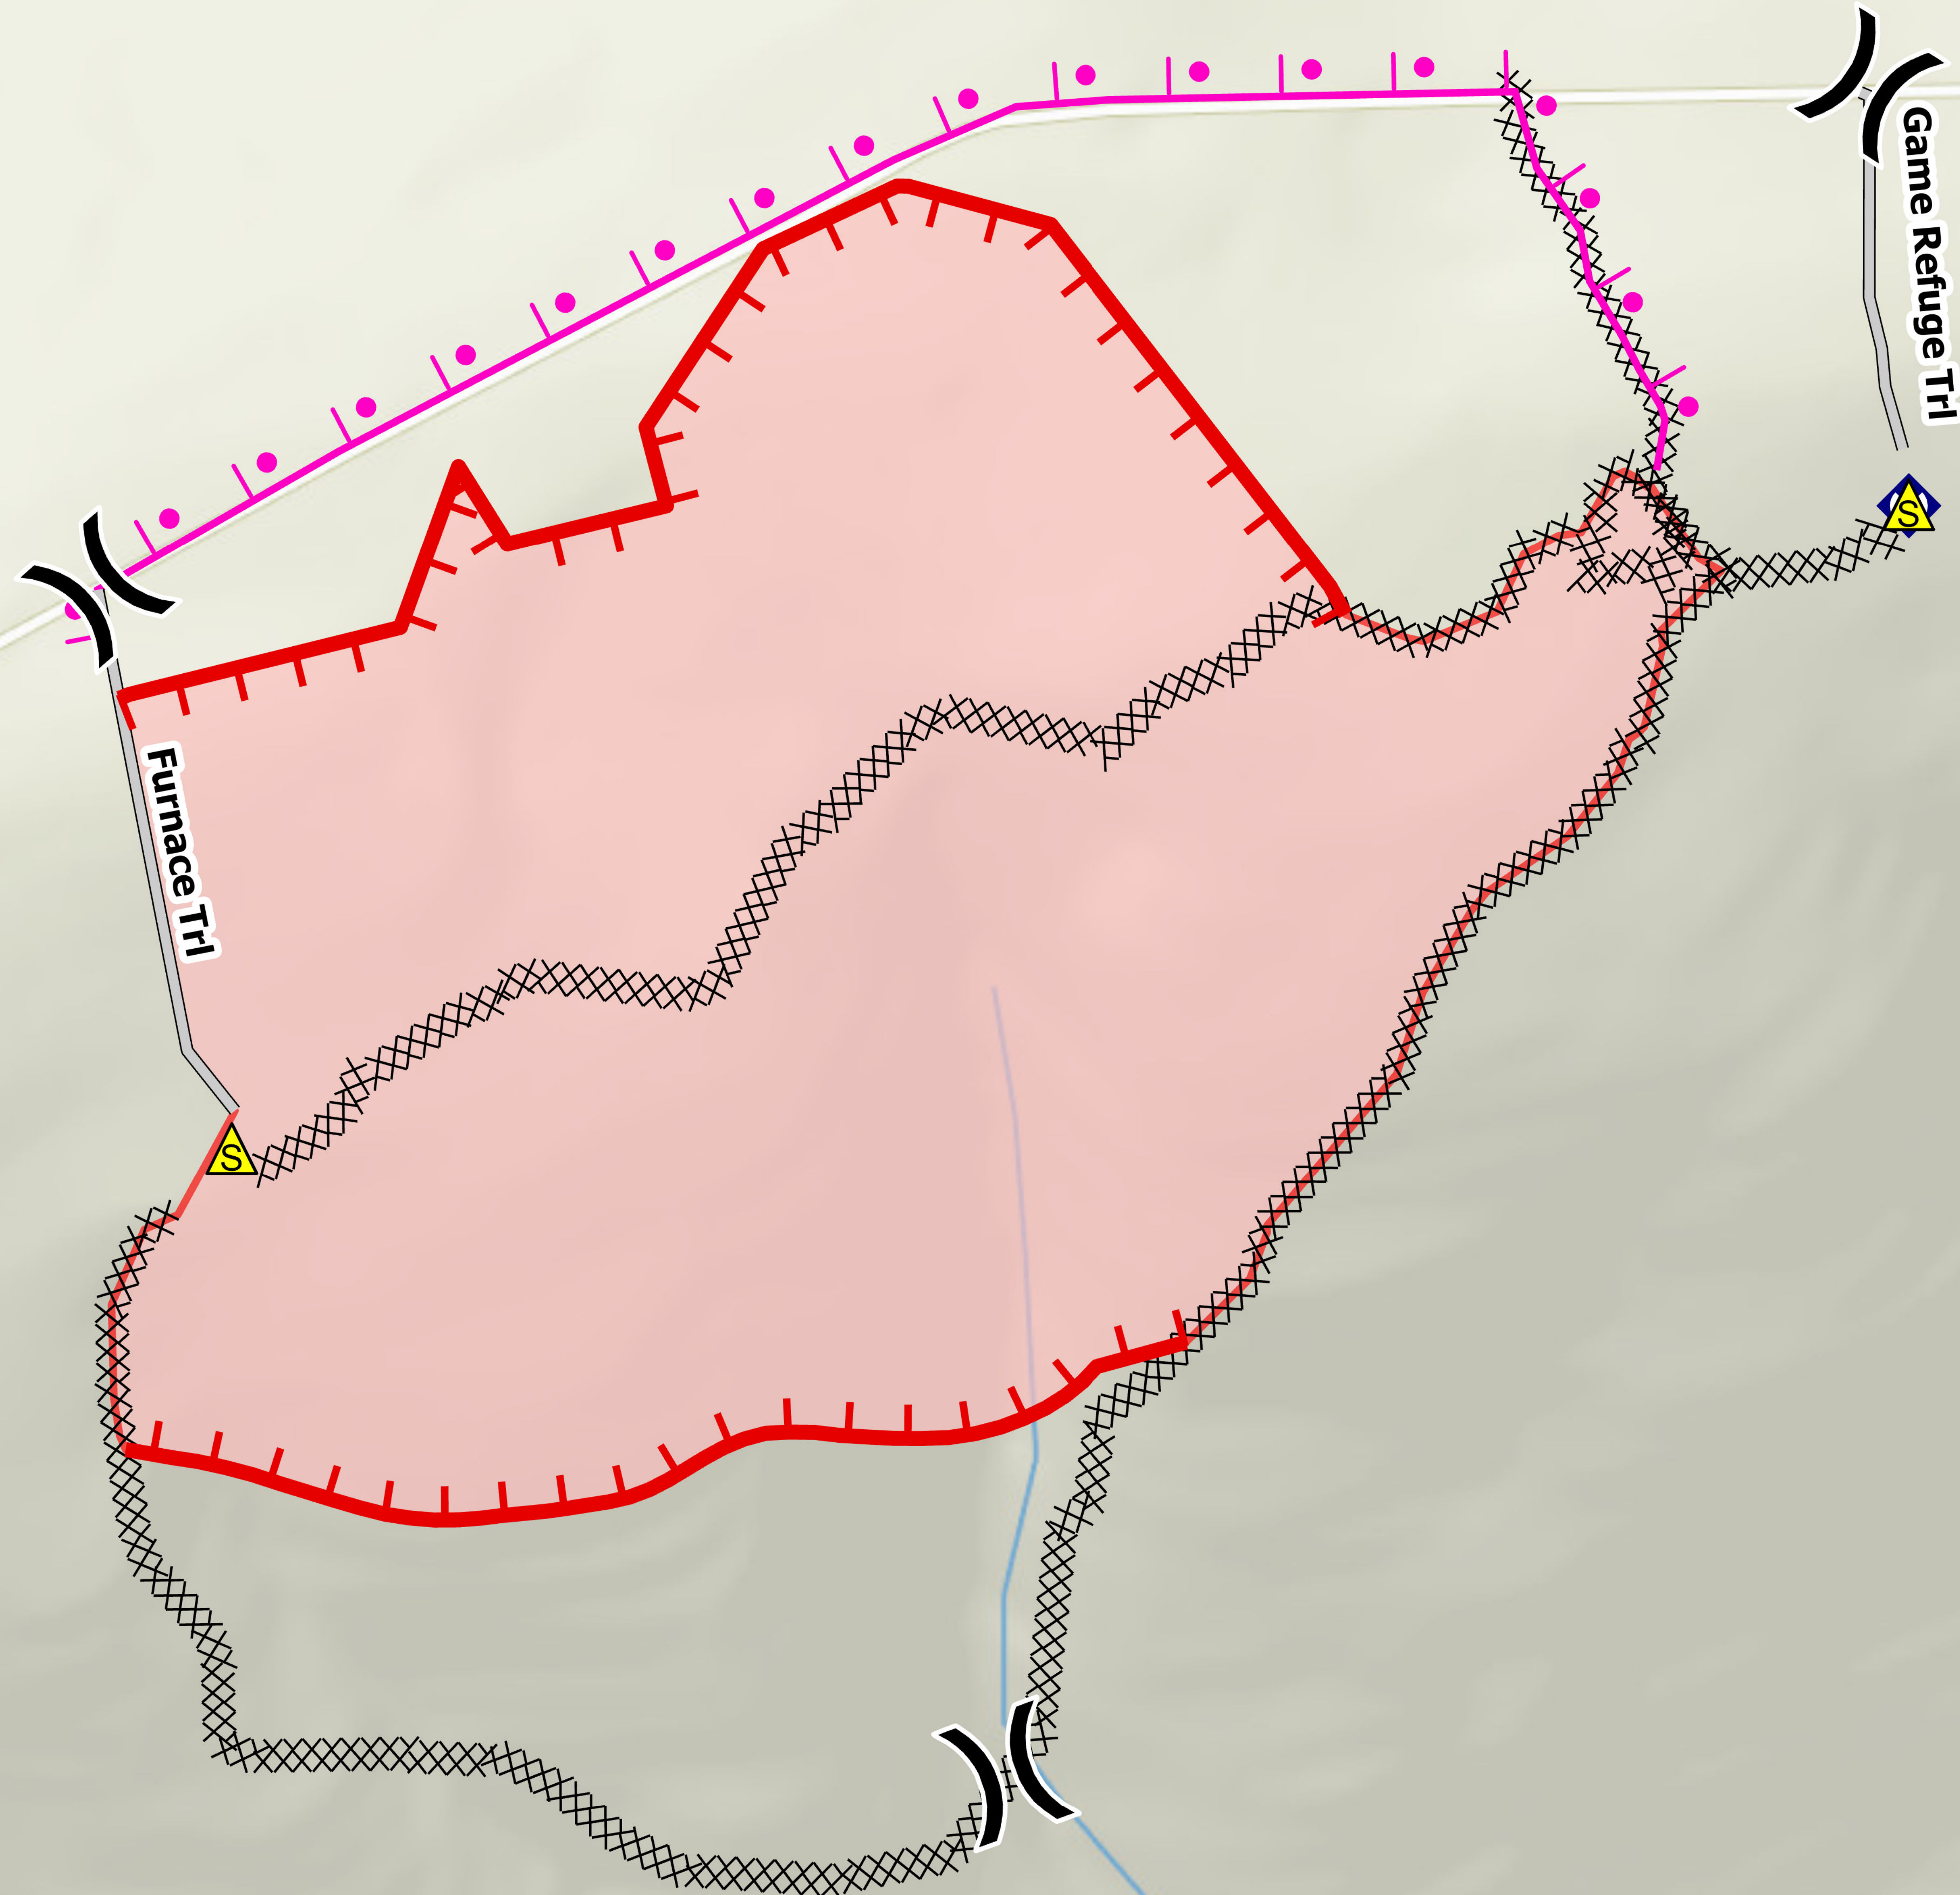

# Game Refuge Trail Fire

07(23)1-036

162 acres at 6/4/2023 13:00

## Div A

- ( ) Division Break
- ◆ Repeater
- ▲ Safety Zone
- ▭ Wildfire Daily Fire Perimeter
- Label Point
- ⊗ Completed Dozer Line
- Planned Burnout
- Access or Improved Road
- Fire Edge (Field Collection)

## Div B

## Div C

0 0.25 0.5 Miles