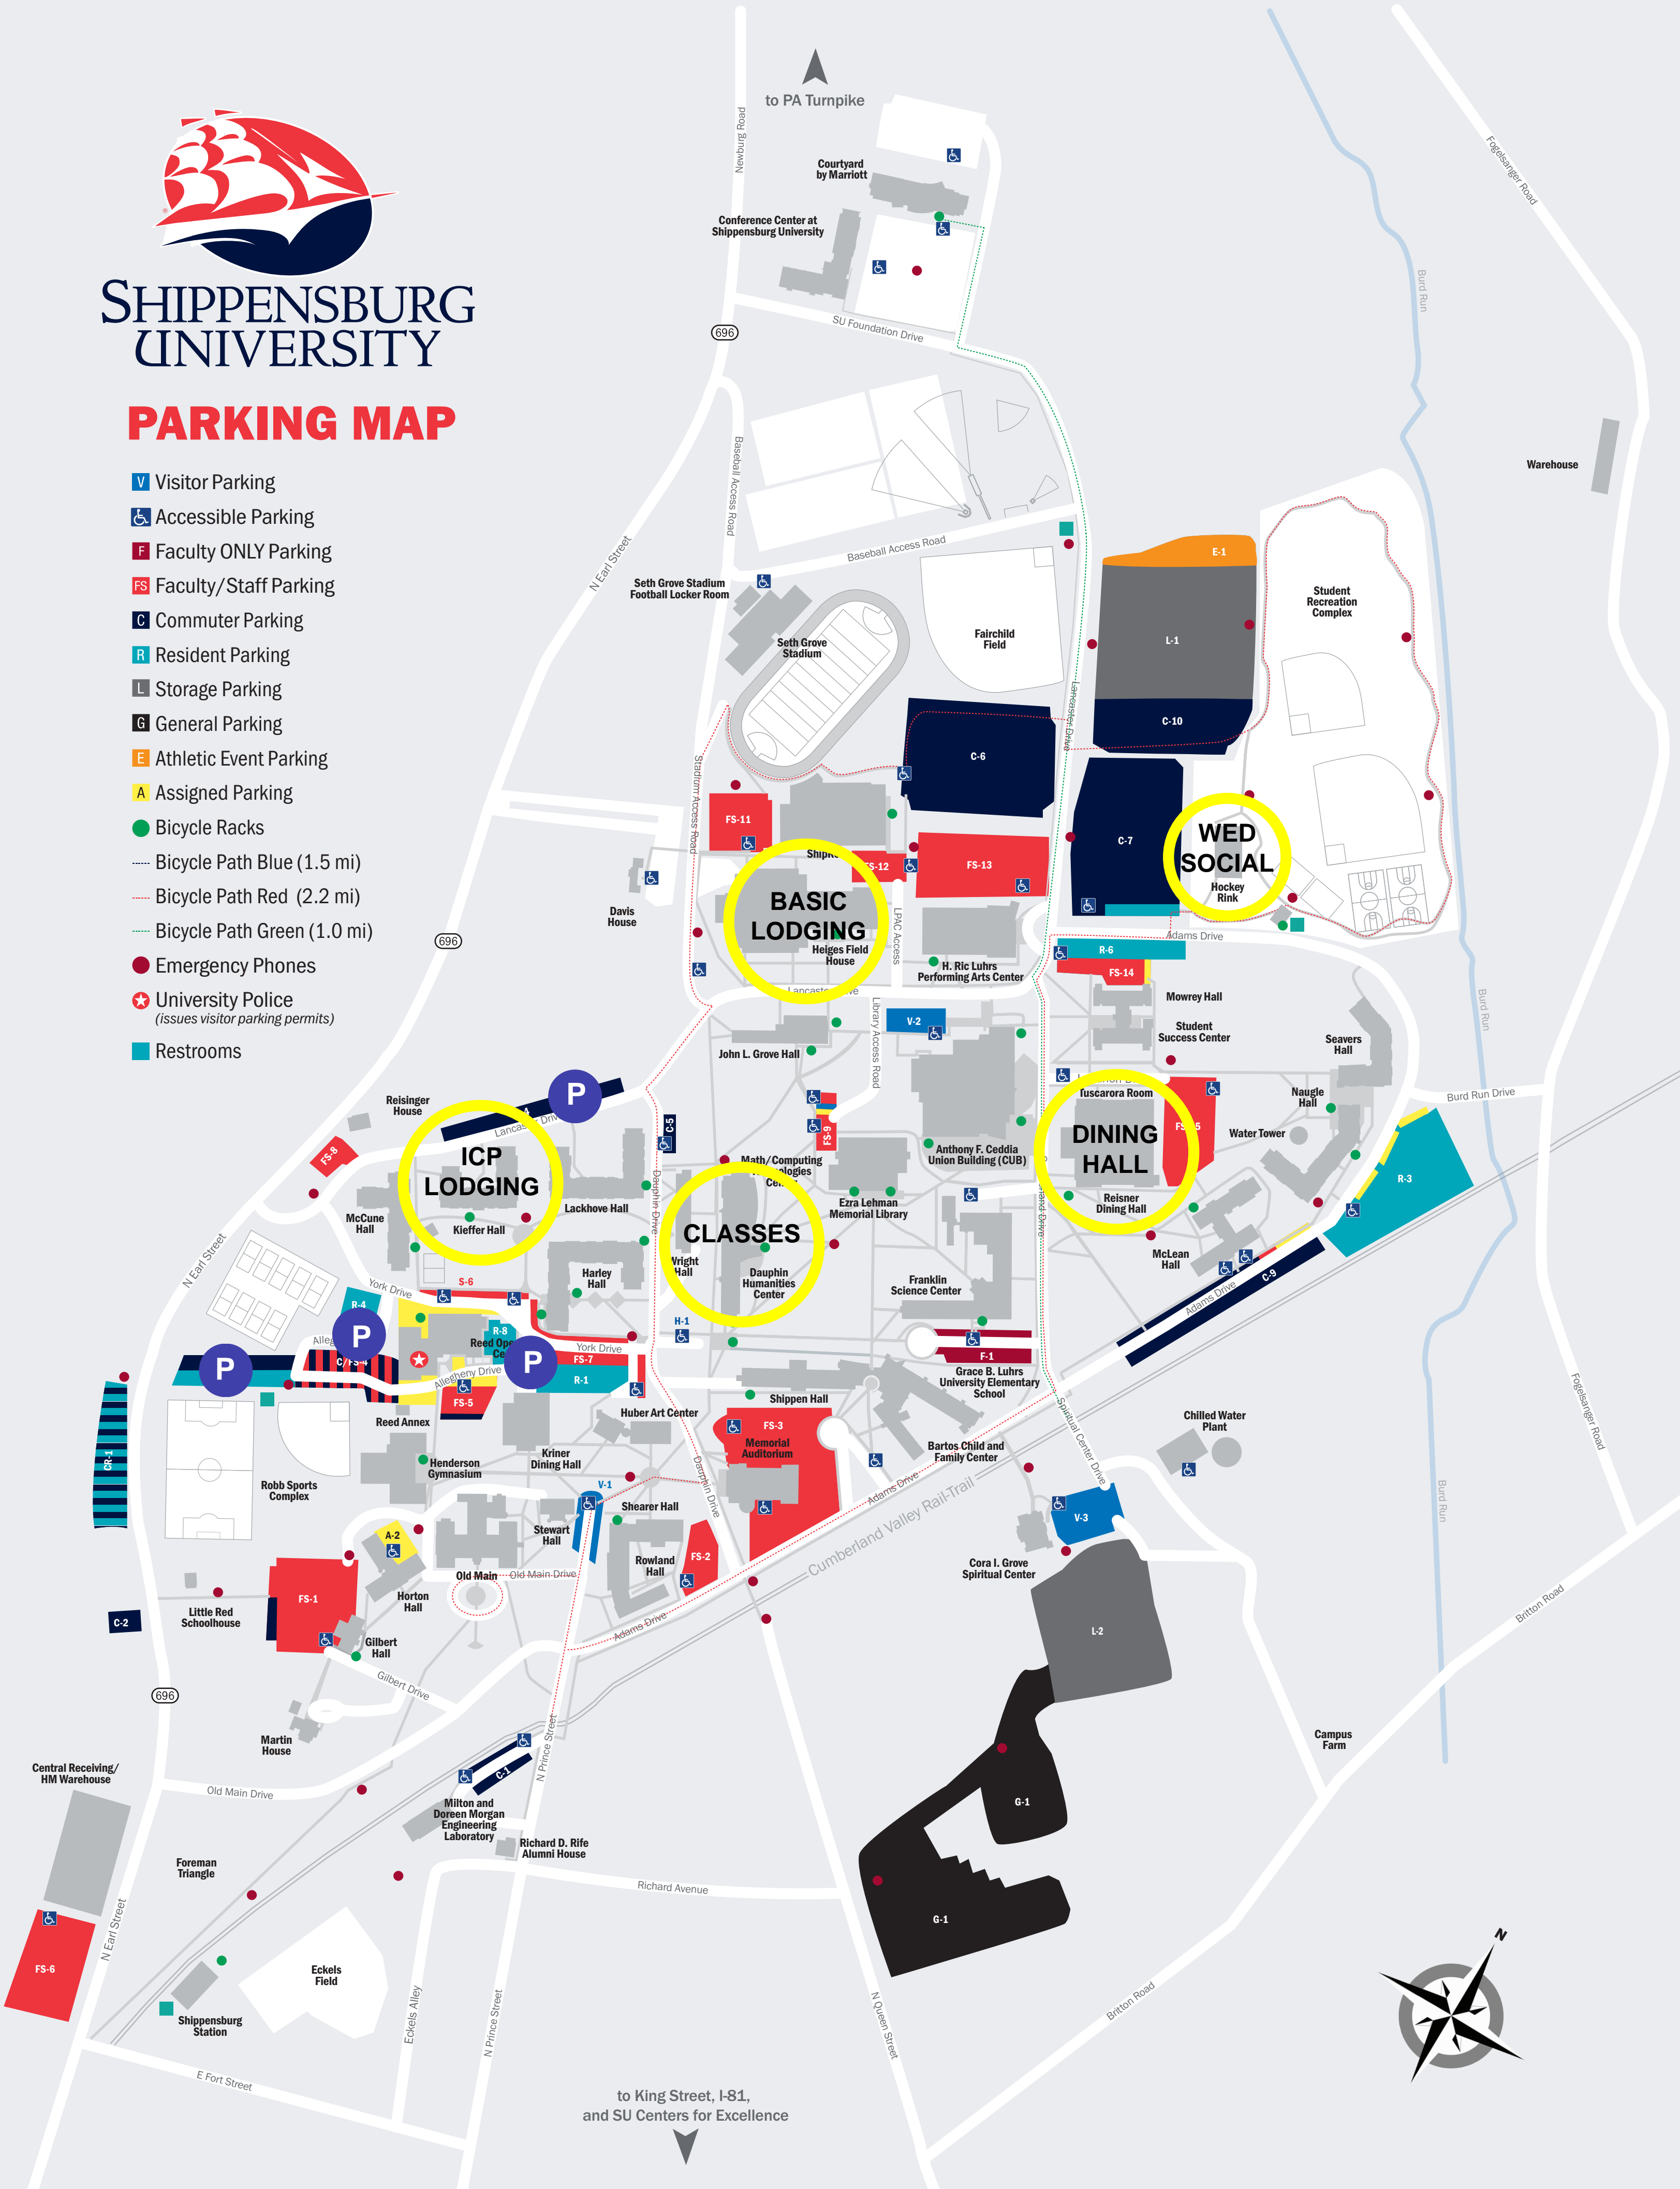

SHIPPENSBURG UNIVERSITY

PARKING MAP

- V** Visitor Parking
- ♿** Accessible Parking
- F** Faculty ONLY Parking
- FS** Faculty/Staff Parking
- C** Commuter Parking
- R** Resident Parking
- L** Storage Parking
- G** General Parking
- E** Athletic Event Parking
- A** Assigned Parking
- Bicycle Racks
- Bicycle Path Blue (1.5 mi)
- Bicycle Path Red (2.2 mi)
- Bicycle Path Green (1.0 mi)
- Emergency Phones
- ★** University Police (issues visitor parking permits)
- Restrooms

BASIC LODGING

ICP LODGING

CLASSES

DINING HALL

WED SOCIAL

to King Street, I-81,
and SU Centers for Excellence