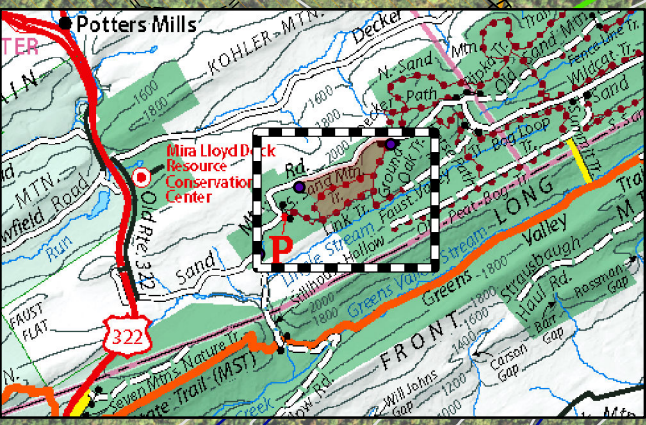

Old Landing is a Safety Zone

Sand Mountain Trail Head Parking Area:
40.77302, -77.59113
-Staging Area
-Safety Zone

Snake Bucket Rx Fire PA-RX-BOF07202101
Bald Eagle State Forest
Potter Township, Centre County
138 Acres 1 inch = 750 Feet

- ▲ Leased_Camps
- Ⓢ Staging
- Ⓜ Fill Site
-) Division Break
- d7_con100_arc
ce_cnt10_z

Fire Lines

- == Administrative Road
- XXXX Dozer Fence Line
- XXXX Dozer Line to be Constructed
- Public Use Road
- - - Single Track Trail
- ==== Two Track Trail

Roads and Trails

- ==== Forest Road
- Trails
- Township Road
- Snake Bucket - Burn Units 2 and 3
- Deer Fencing
- State Forest Boundary