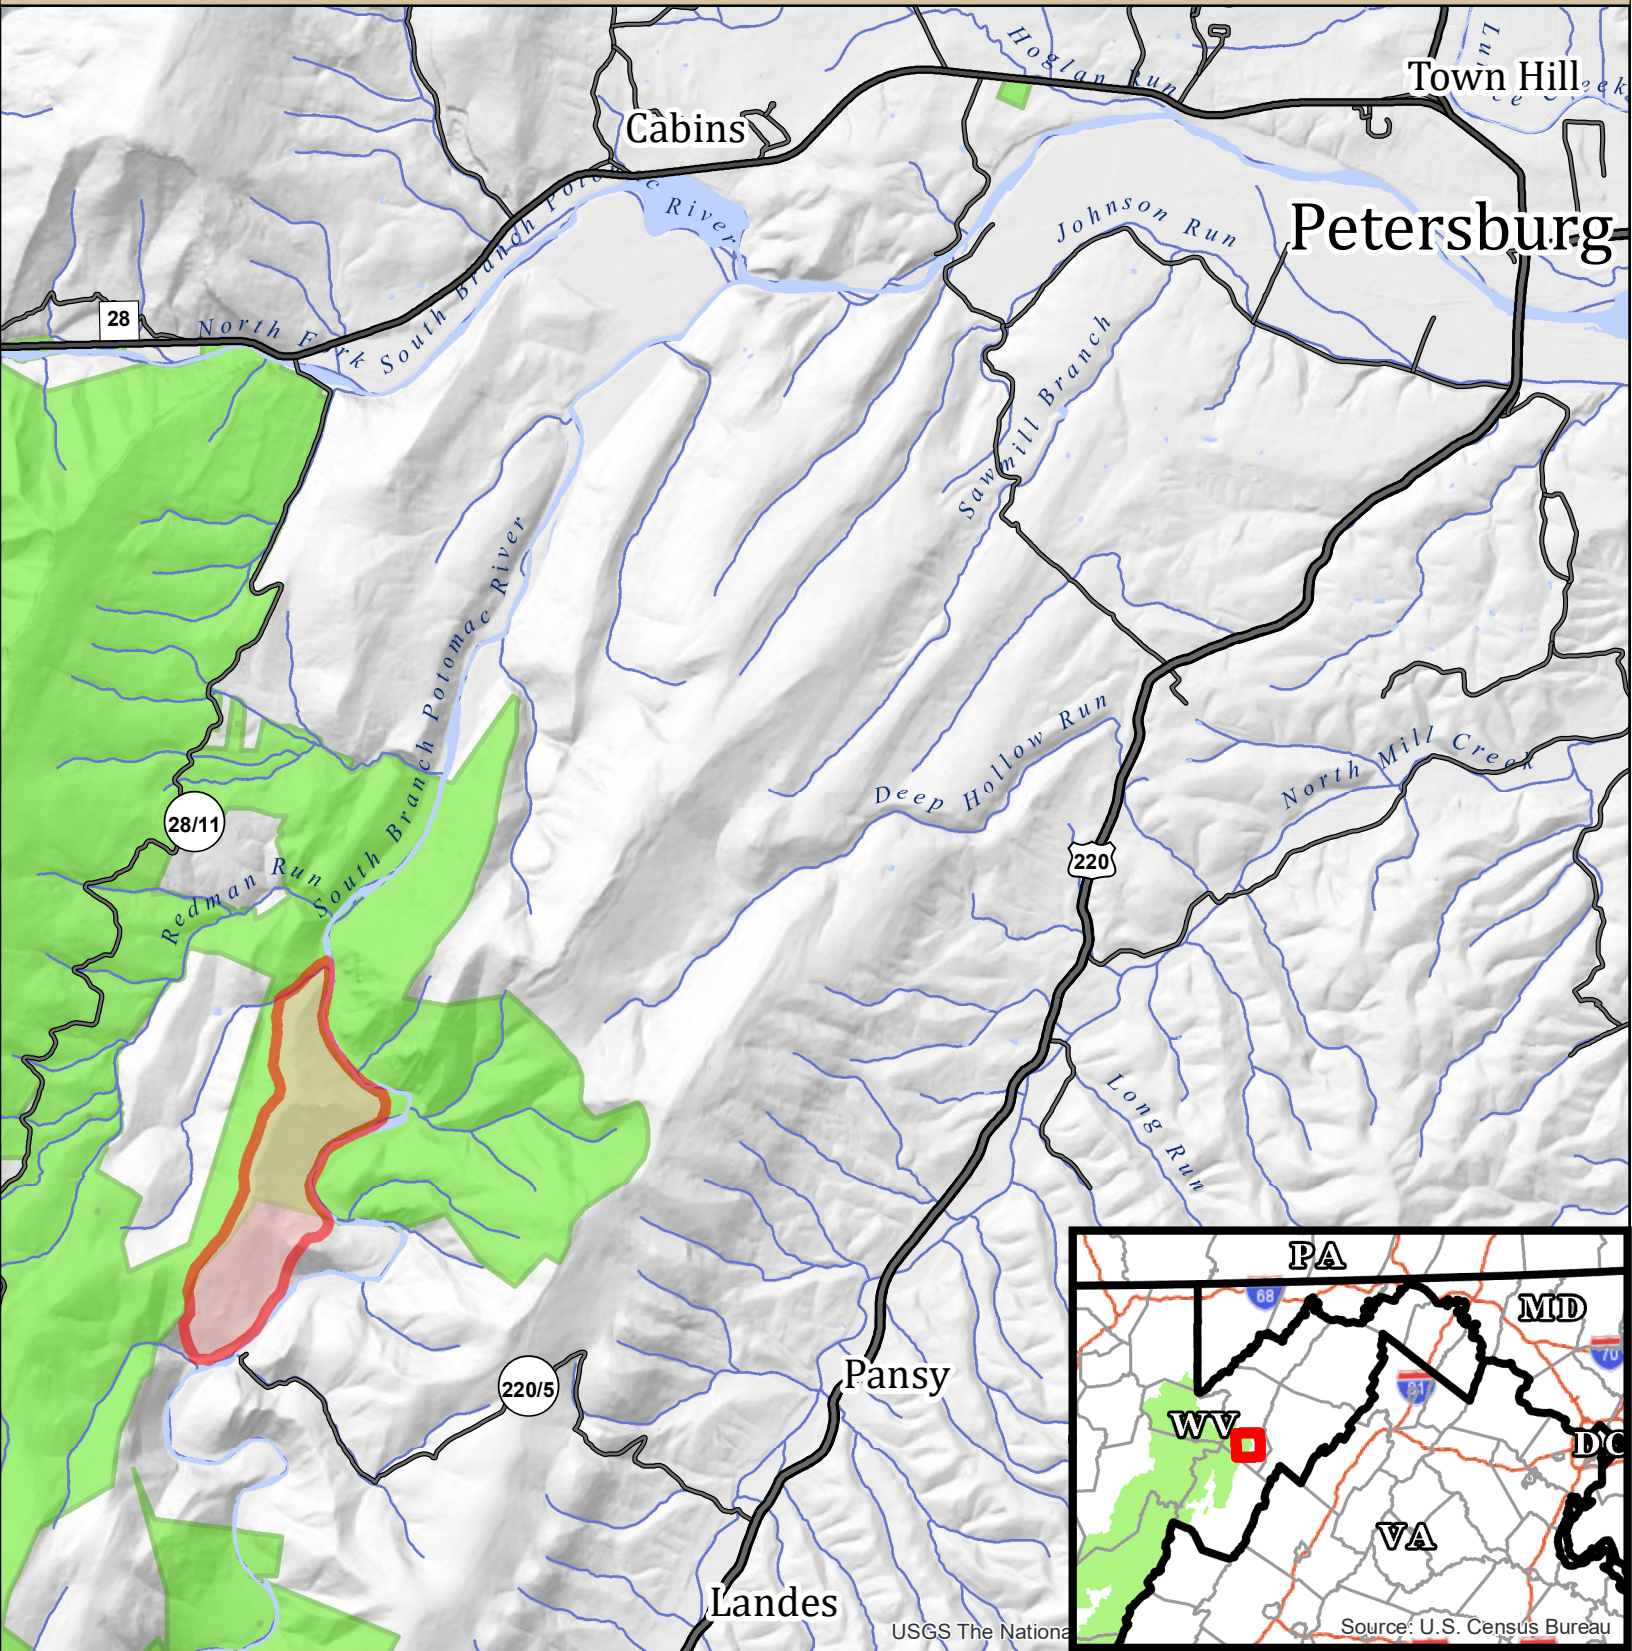

4/27/2018

CastleFire

WV-MOF-180005

Monongahela National Forest

0 0.5 1 2 3 Miles

CRS: UTM Zone 17 N NAD 83

Legend

- Fire Perimeter
- Monongahela National Forest

Fire Perimeter 428 acres
approximate as of 4/26/2018

Sources: US Geological Survey,
WV GIS Technical Center, US
Census Tiger Products