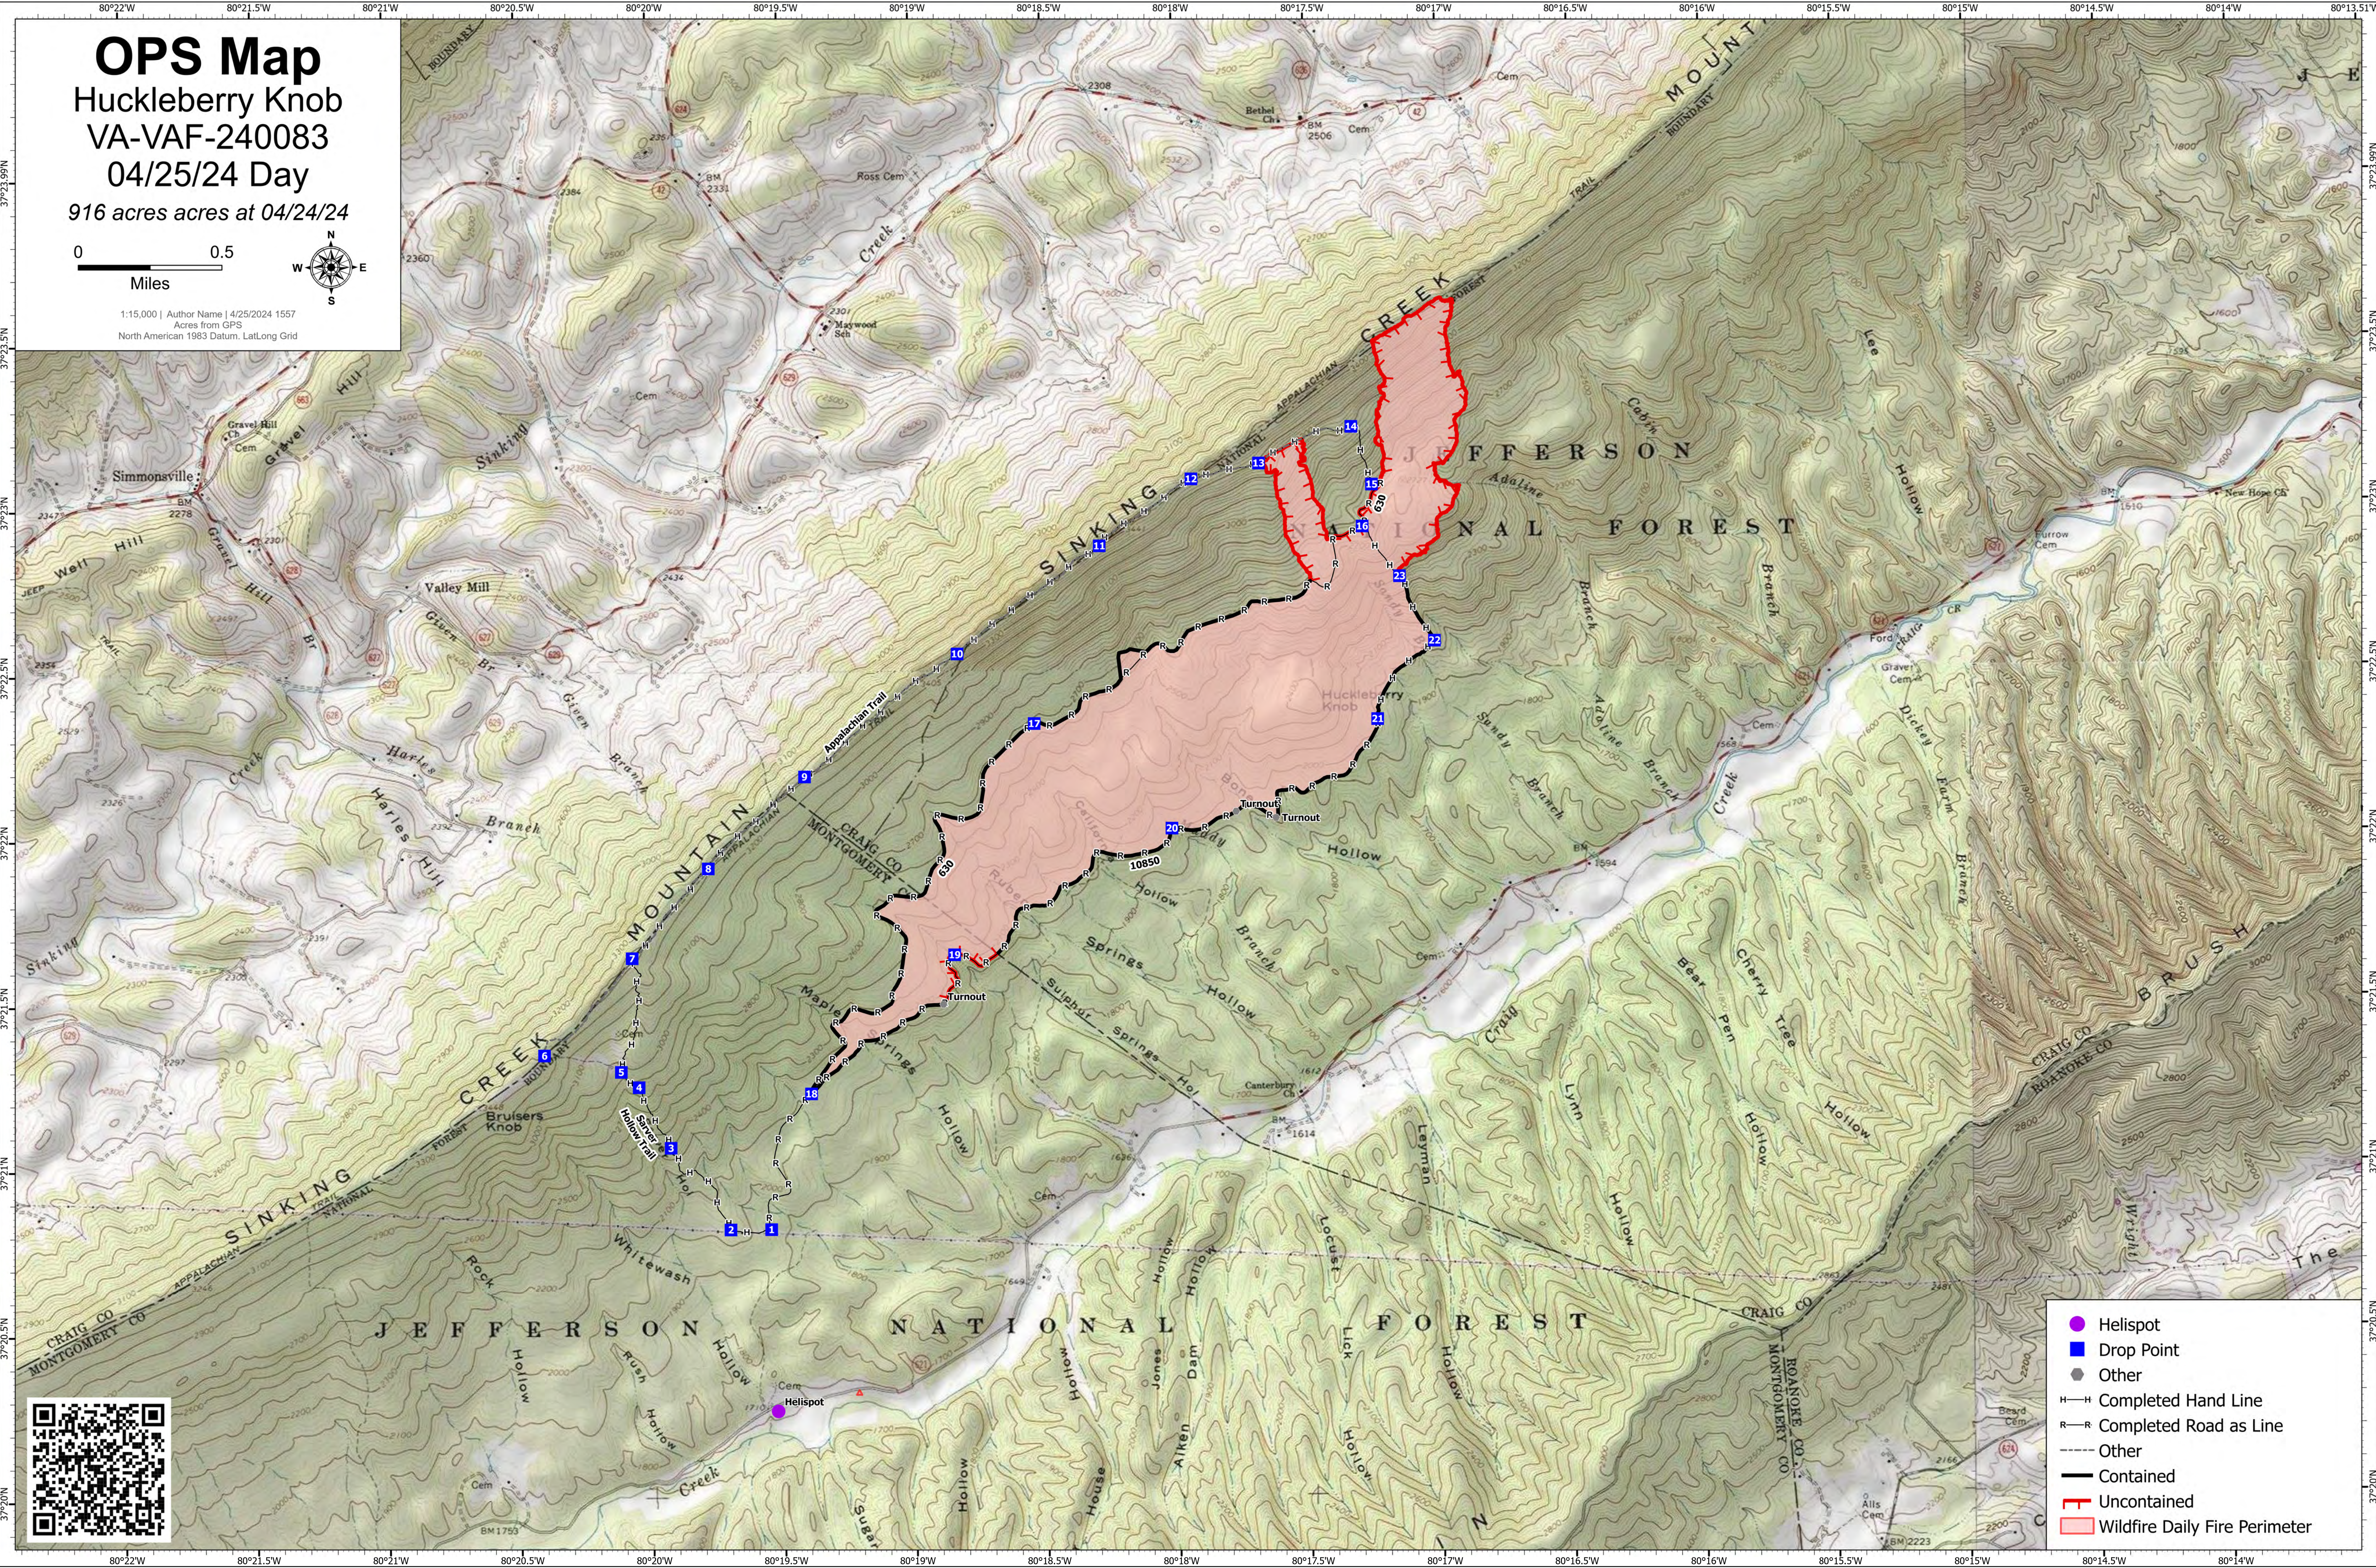

# OPS Map

Huckleberry Knob  
VA-VAF-240083

04/25/24 Day

916 acres acres at 04/24/24

1:15,000 | Author Name | 4/25/2024 1557  
Acres from GPS  
North American 1983 Datum, Lat,Long Grid

- Helispot
- Drop Point
- Other
- H—H Completed Hand Line
- R—R Completed Road as Line
- Other
- Contained
- Uncontained
- Wildfire Daily Fire Perimeter