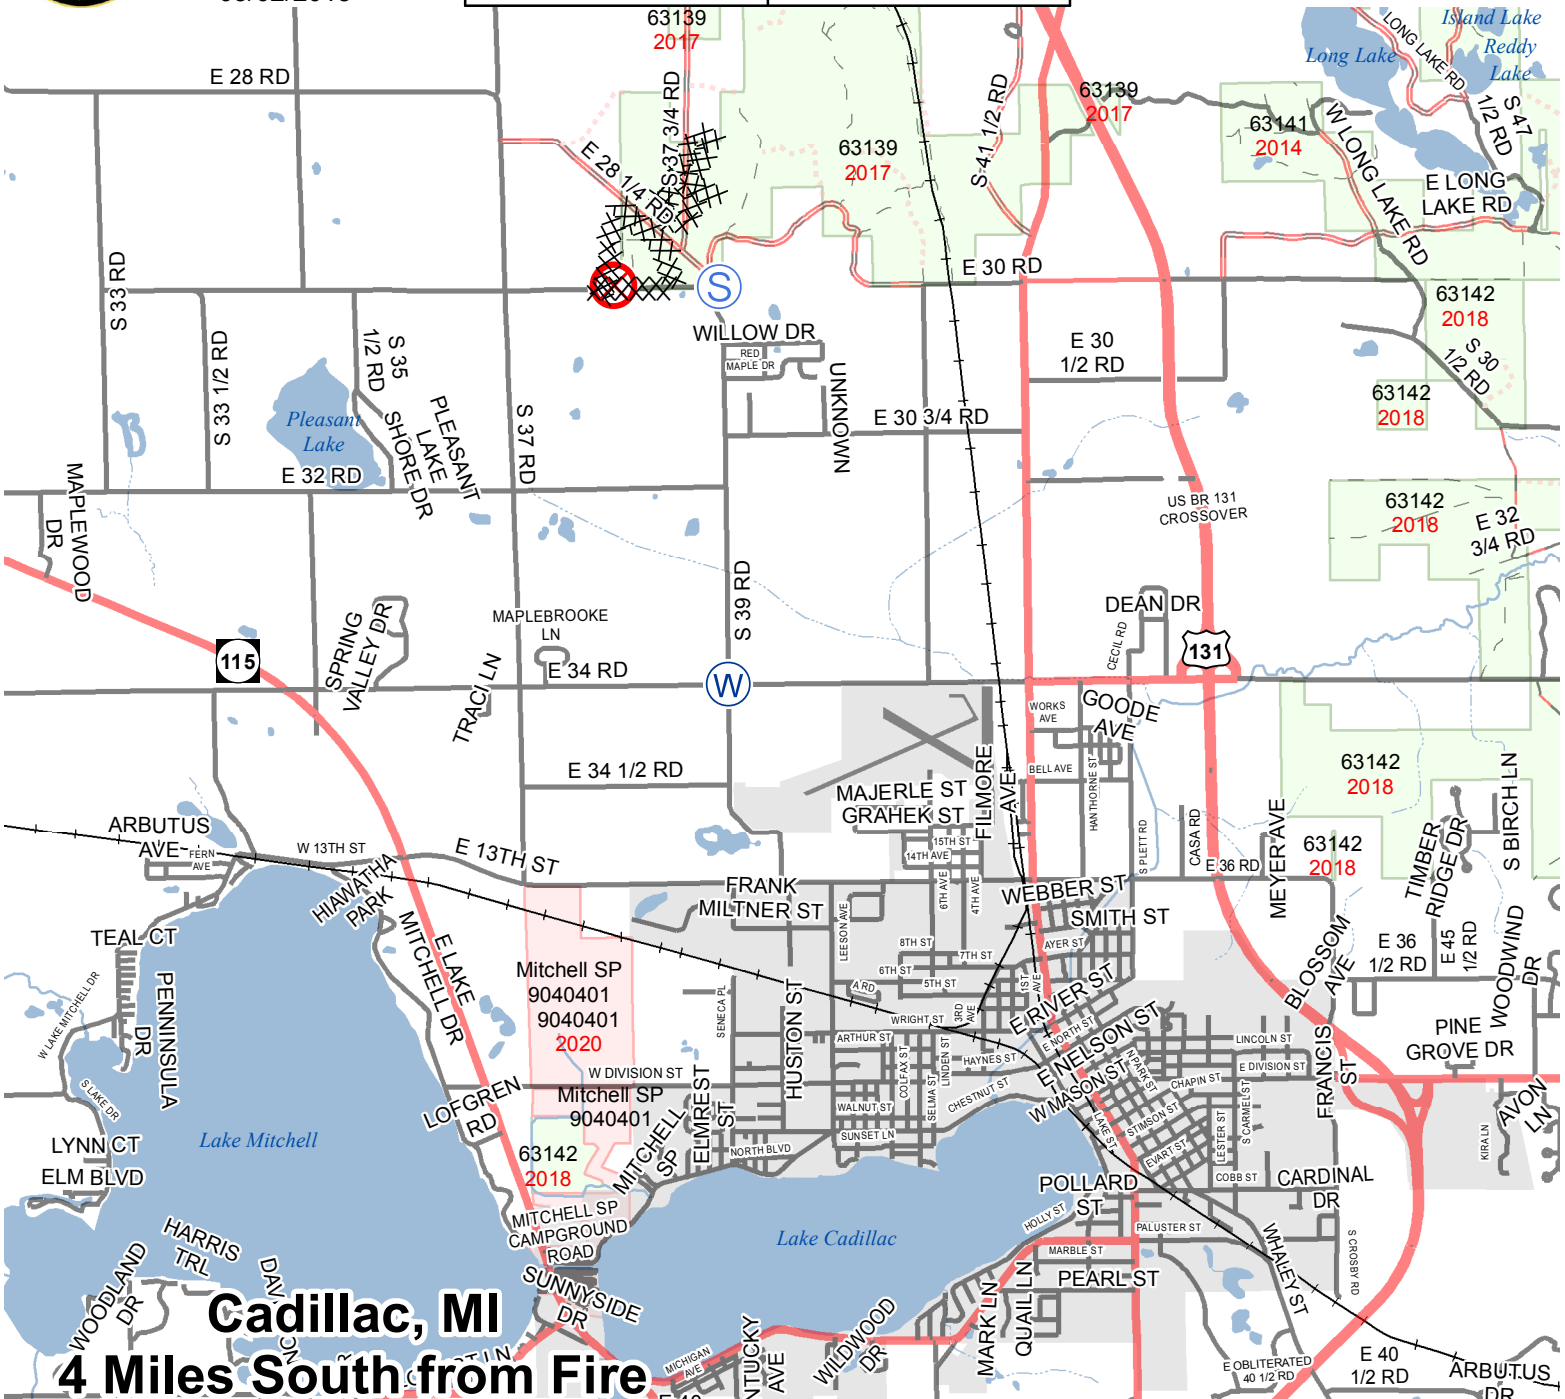

Mapped by Schmidt
05/02/2018

Bond Mill Pond Fire

0 1.5 3 Miles

Cadillac, MI
4 Miles South from Fire

Legend

XXXX	Completed Dozer Line	Highway	Active Railroads
⊗	Fire Origin	County Paved Roads	Lakes and Rivers All
▀	Incident Command Post	Paved Roads	Airports
S	Staging Area	County Gravel Roads	Cities
W	Water Source	Gravel Roads	Compartments
⬜	Counties	County Poor Dirt Roads	State Forests
		Poor Dirt Roads	State Parks
		Closed	

Approx acres
Perimeter Date & Time
5-2-2018 00:16
Area: 84.18 Acres
Perimeter: 2.5 Miles