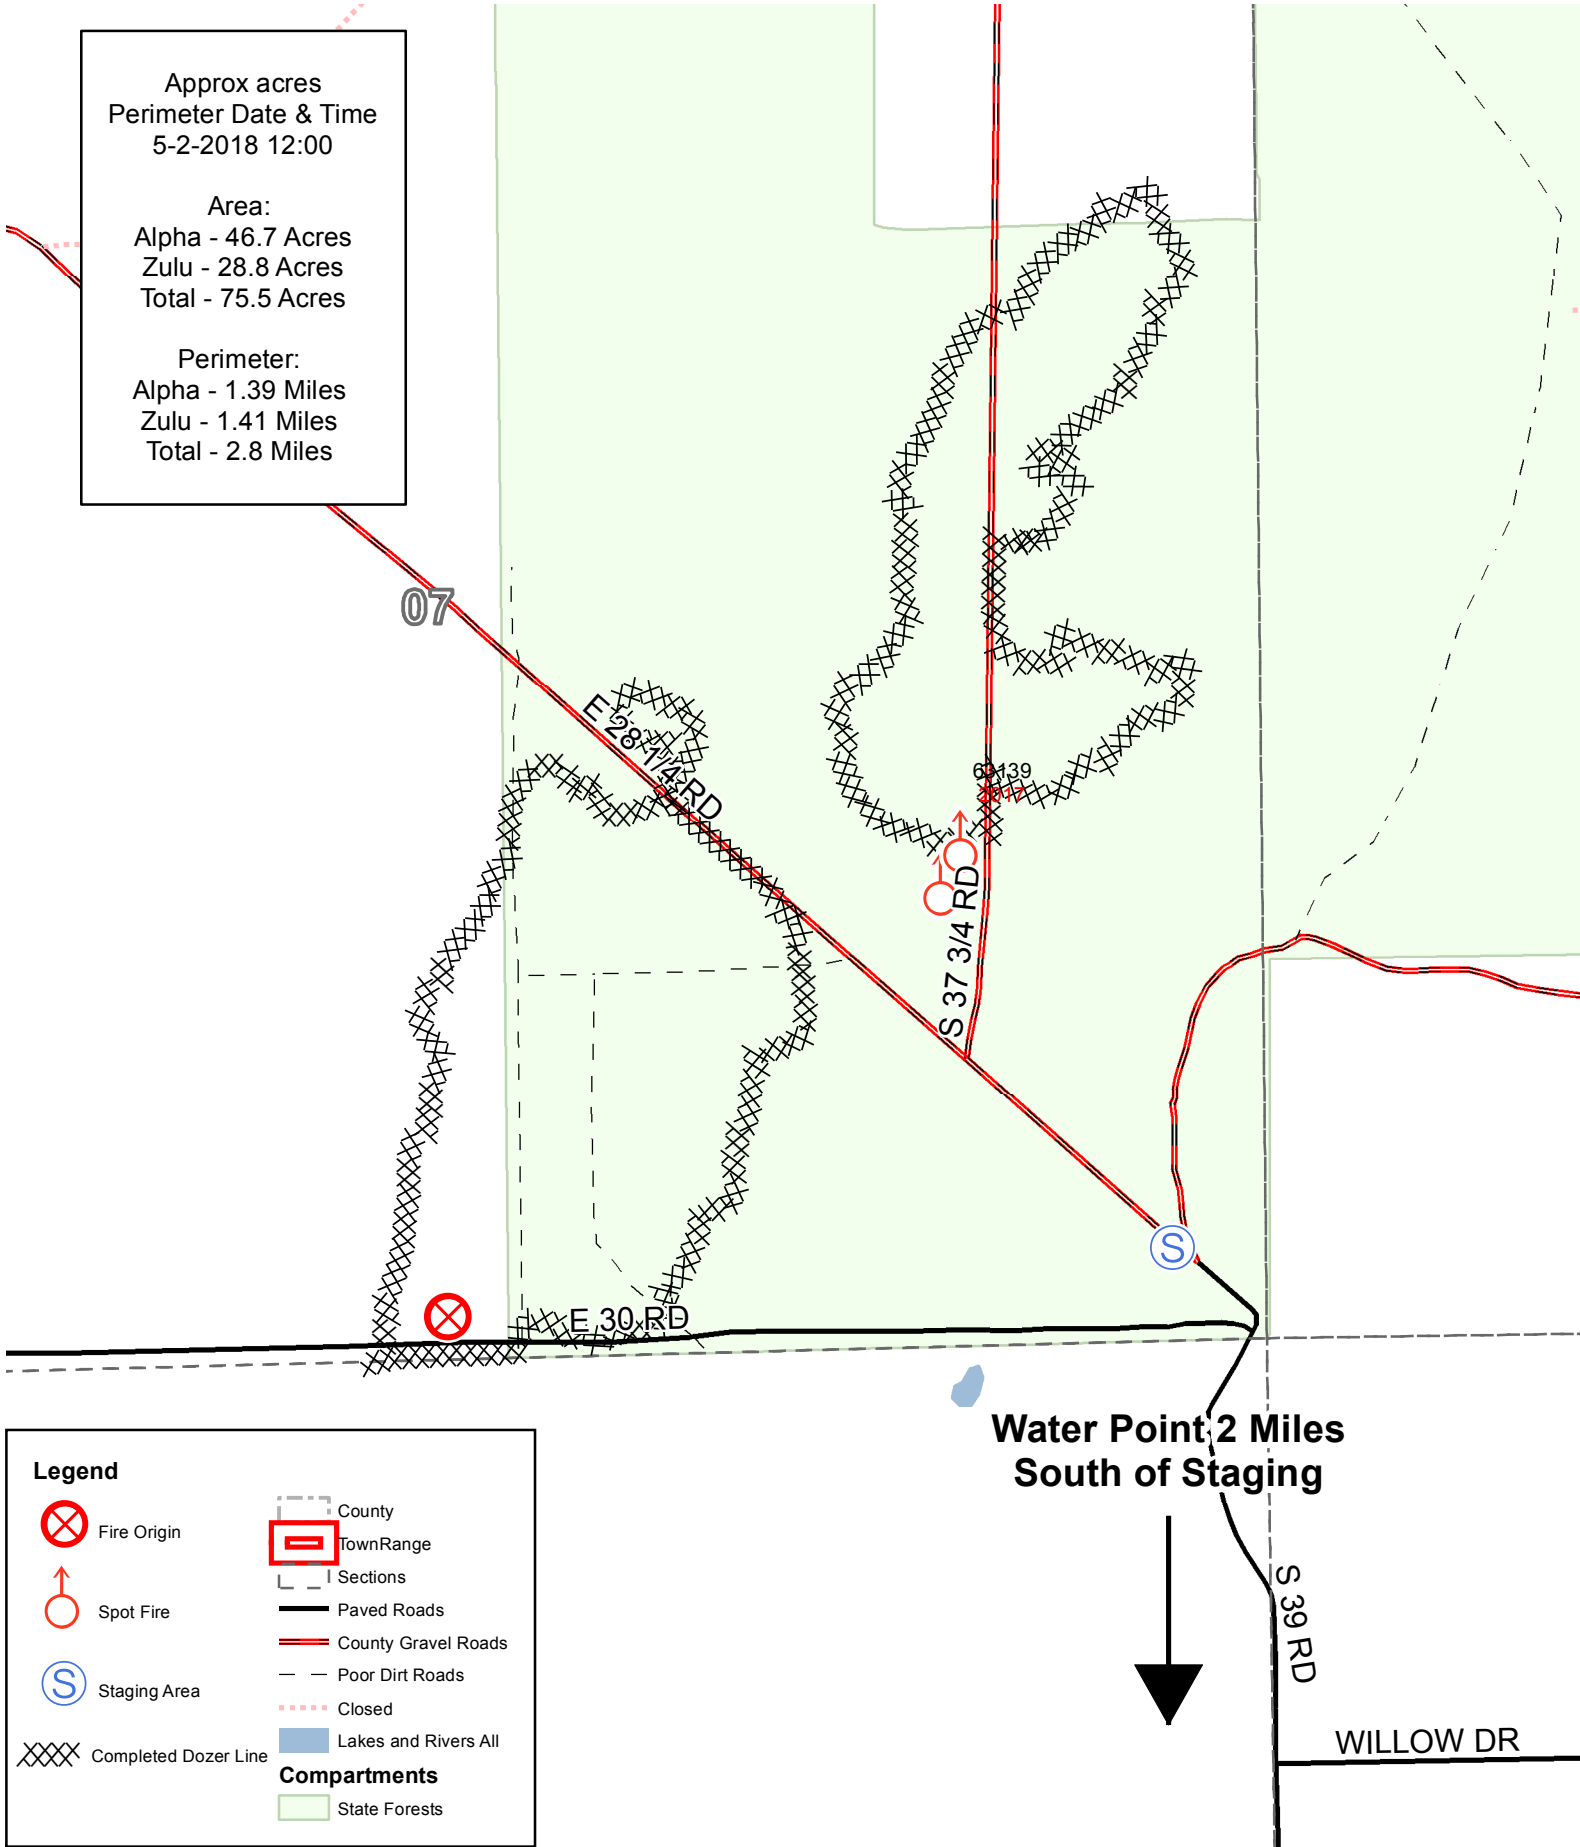

N
 Mapped by Schmidt
 05/02/2018

Bond Mill Pond Fire

0 0.25 0.5 Miles

Approx acres
 Perimeter Date & Time
 5-2-2018 12:00

Area:
 Alpha - 46.7 Acres
 Zulu - 28.8 Acres
 Total - 75.5 Acres

Perimeter:
 Alpha - 1.39 Miles
 Zulu - 1.41 Miles
 Total - 2.8 Miles

Legend

Fire Origin	County
Spot Fire	Town/Range
Staging Area	Sections
Completed Dozer Line	Paved Roads
State Forests	County Gravel Roads
	Poor Dirt Roads
	Closed
	Lakes and Rivers All

Compartment

State Forests