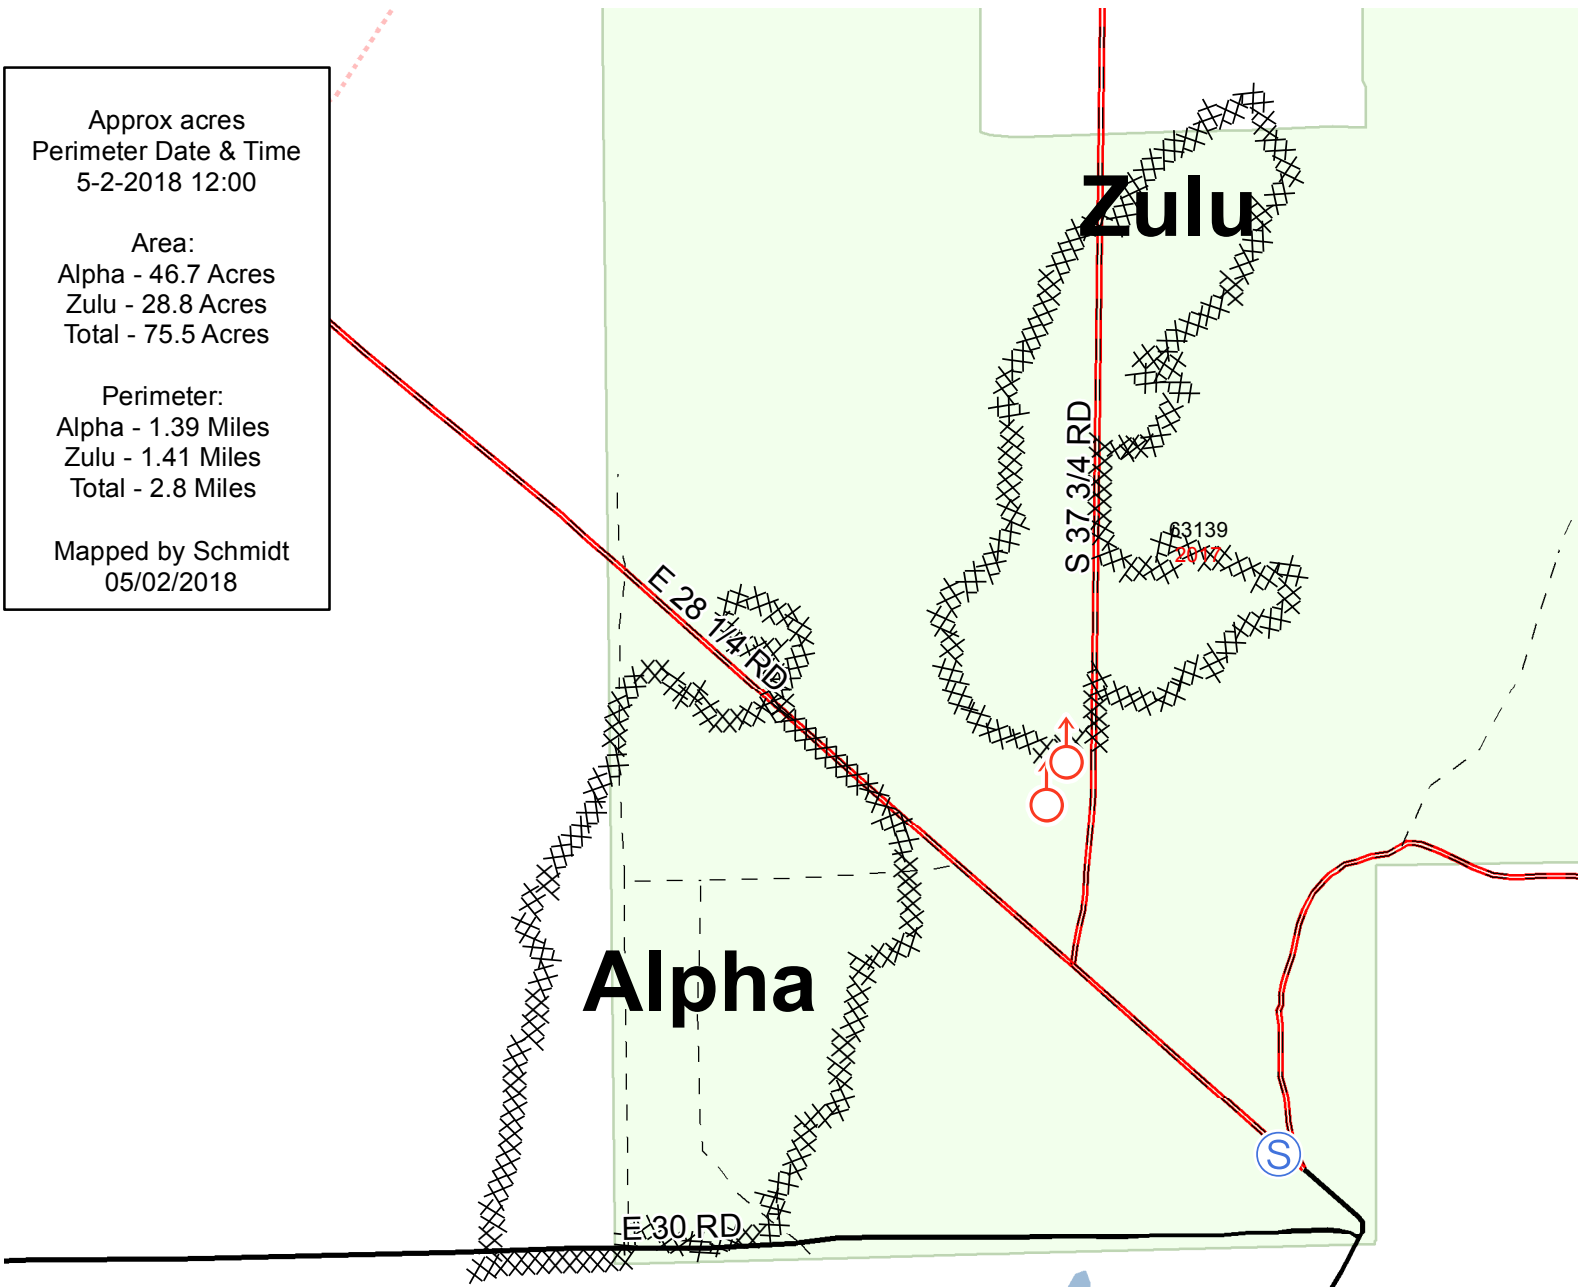

# Bond Mill Pond Fire

Approx acres  
Perimeter Date & Time  
5-2-2018 12:00

Area:  
Alpha - 46.7 Acres  
Zulu - 28.8 Acres  
Total - 75.5 Acres

Perimeter:  
Alpha - 1.39 Miles  
Zulu - 1.41 Miles  
Total - 2.8 Miles

Mapped by Schmidt  
05/02/2018

Cadillac, MI 6 miles south of fire

**Legend**

- Spot Fire
- Staging Area
- Completed Dozer Line
- Paved Roads
- County Gravel Roads
- Poor Dirt Roads
- Closed
- Lakes and Rivers All
- State Land