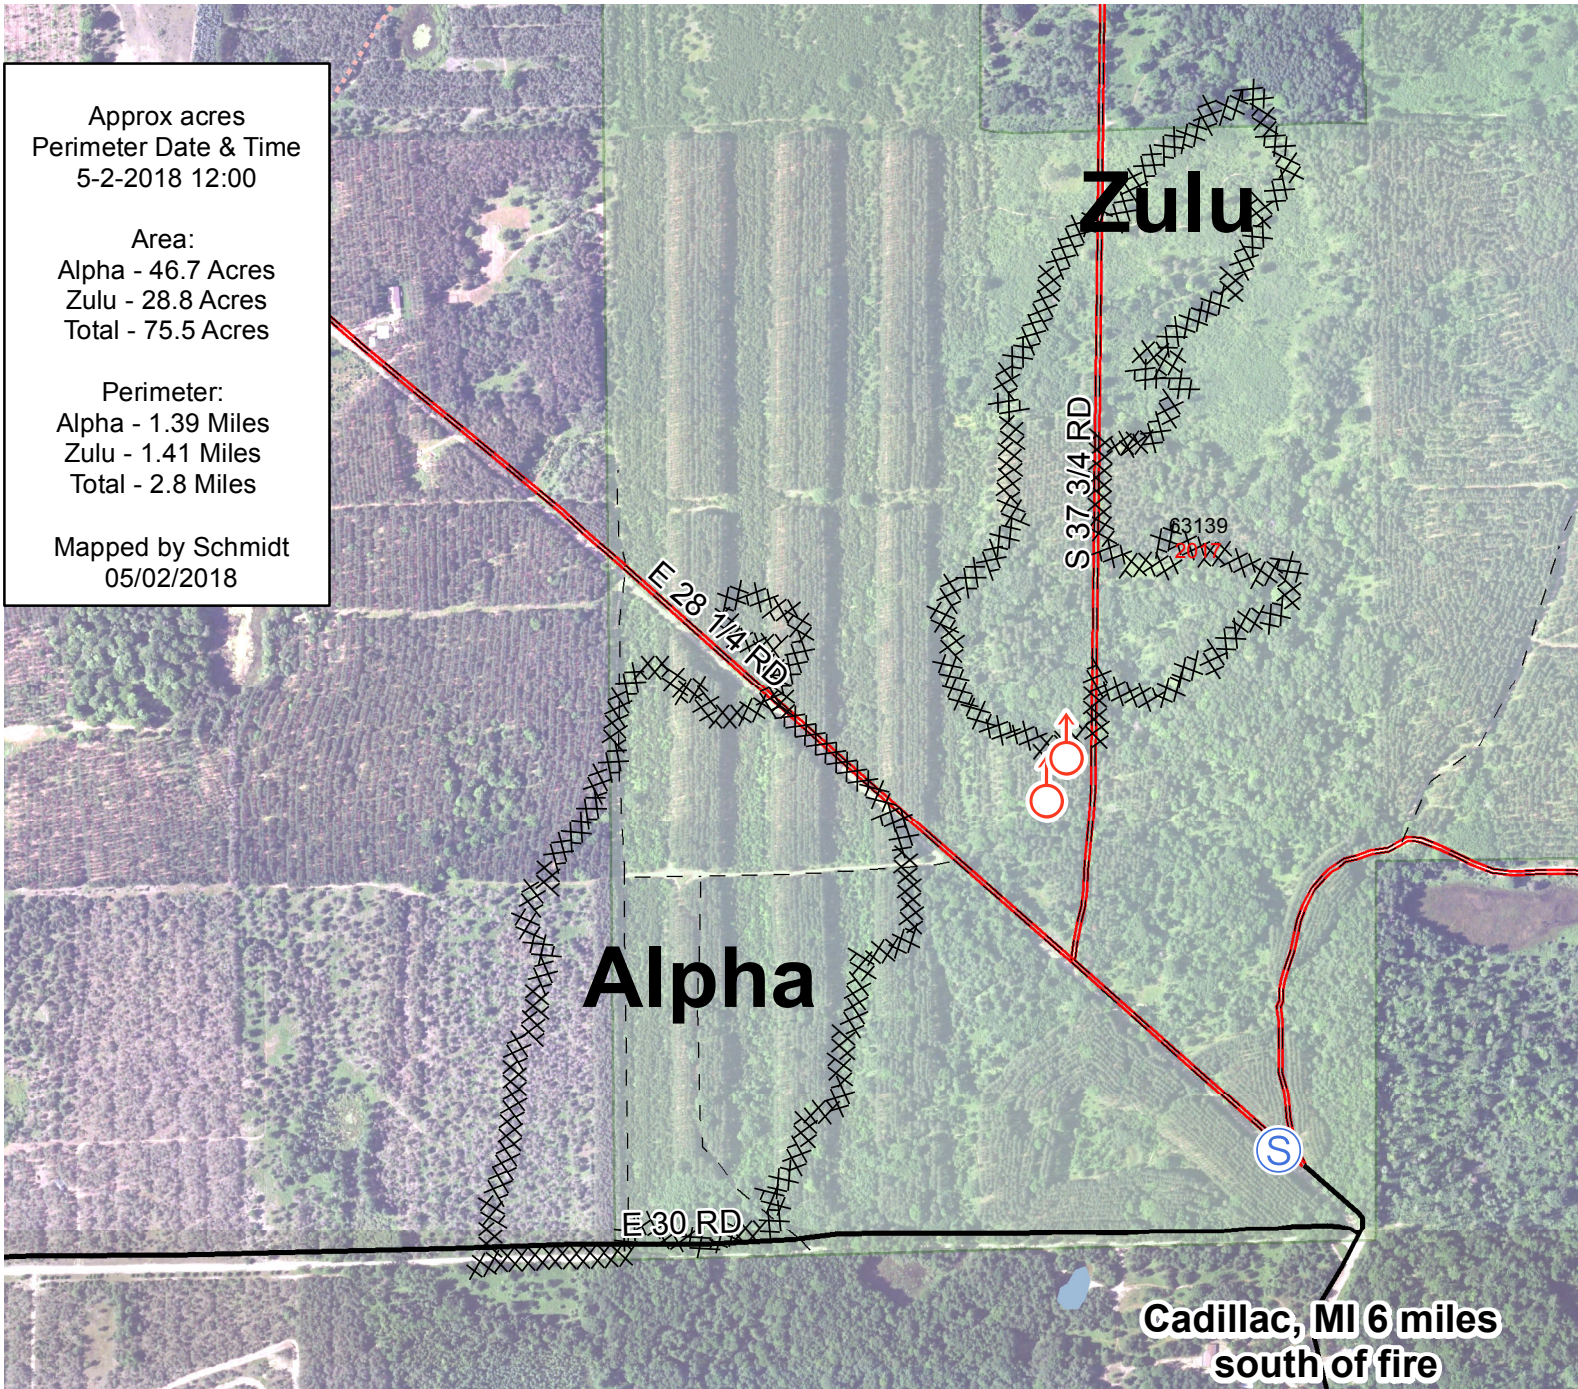

Bond Mill Pond Fire

Approx acres
Perimeter Date & Time
5-2-2018 12:00

Area:
Alpha - 46.7 Acres
Zulu - 28.8 Acres
Total - 75.5 Acres

Perimeter:
Alpha - 1.39 Miles
Zulu - 1.41 Miles
Total - 2.8 Miles

Mapped by Schmidt
05/02/2018

Legend

- Spot Fire
- Staging Area
- Completed Dozer Line
- Paved Roads
- County Gravel Roads
- Poor Dirt Roads
- Closed
- Lakes and Rivers All
- State Land