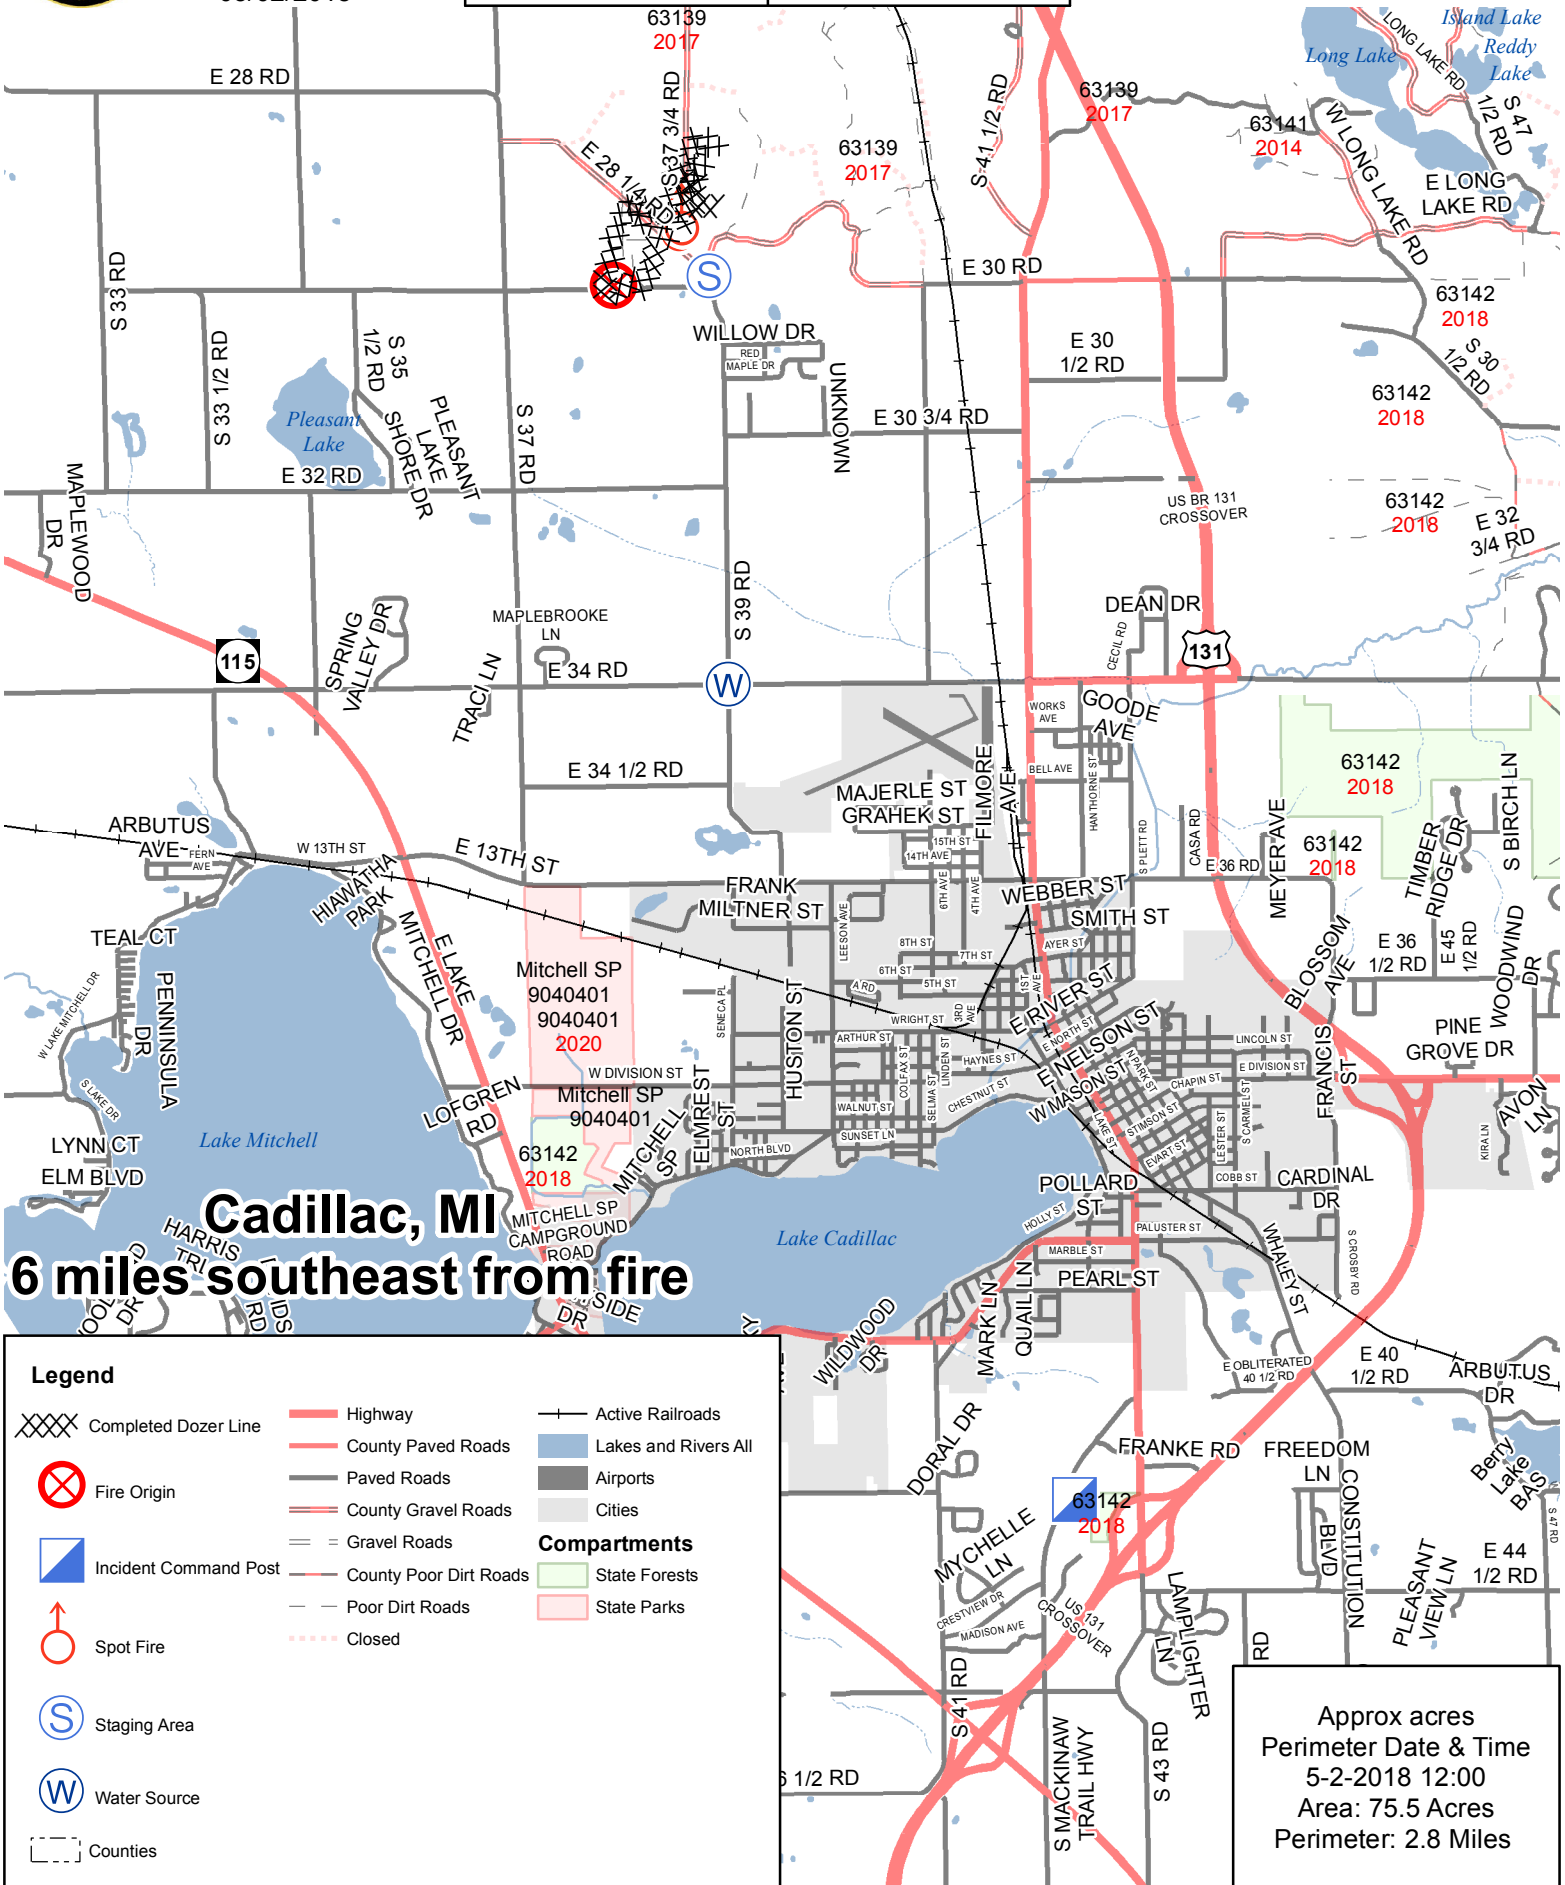

Mapped by Schmidt  
05/02/2018

# Bond Mill Pond Fire

0 1.5 3 Miles

**Cadillac, MI**  
6 miles southeast from fire

**Legend**

Completed Dozer Line	Highway	Active Railroads
Fire Origin	County Paved Roads	Lakes and Rivers All
Incident Command Post	Paved Roads	Airports
Spot Fire	County Gravel Roads	Cities
Staging Area	Gravel Roads	<b>Compartments</b>
Water Source	County Poor Dirt Roads	State Forests
Counties	Poor Dirt Roads	State Parks
	Closed	

Approx acres  
Perimeter Date & Time  
5-2-2018 12:00  
Area: 75.5 Acres  
Perimeter: 2.8 Miles