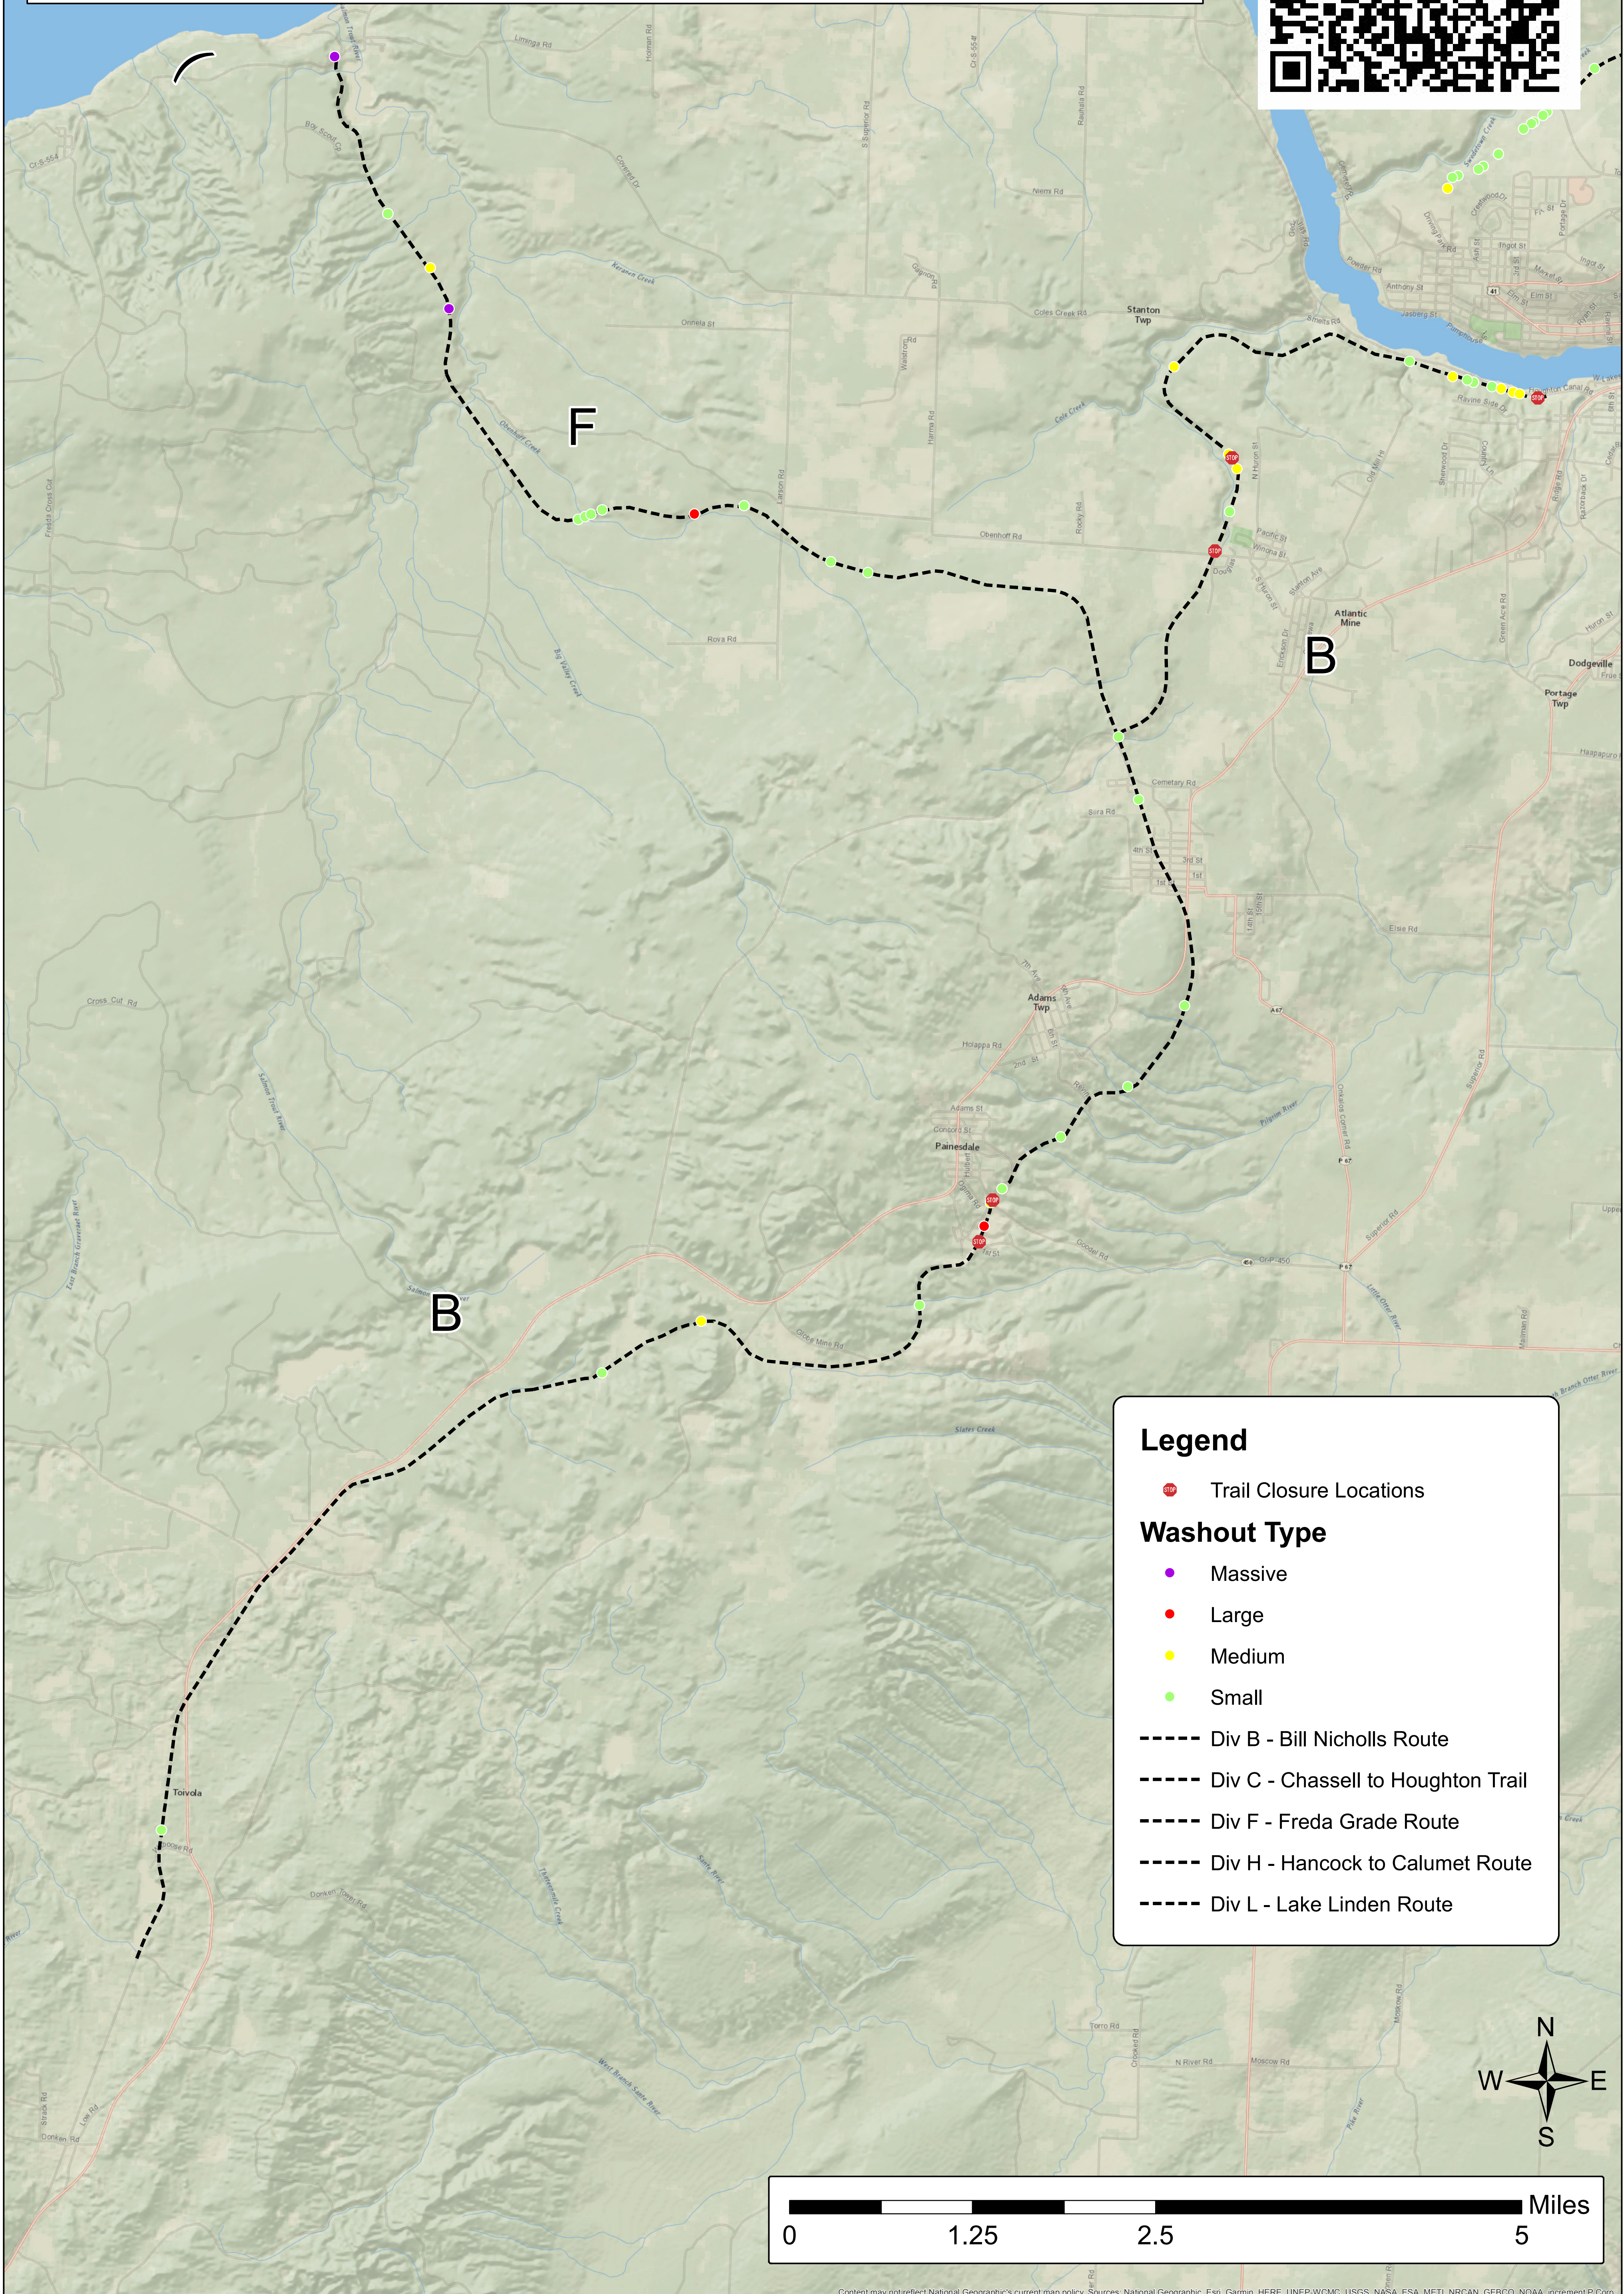

IMT

Houghton County Trail Incident

Map Data 6/25/2018 - 1600

Michigan Incident Management Team

Legend

Trail Closure Locations

Washout Type

Massive

Large

Medium

Small

Div B - Bill Nicholls Route

Div C - Chassell to Houghton Trail

Div F - Freda Grade Route

Div H - Hancock to Calumet Route

Div L - Lake Linden Route