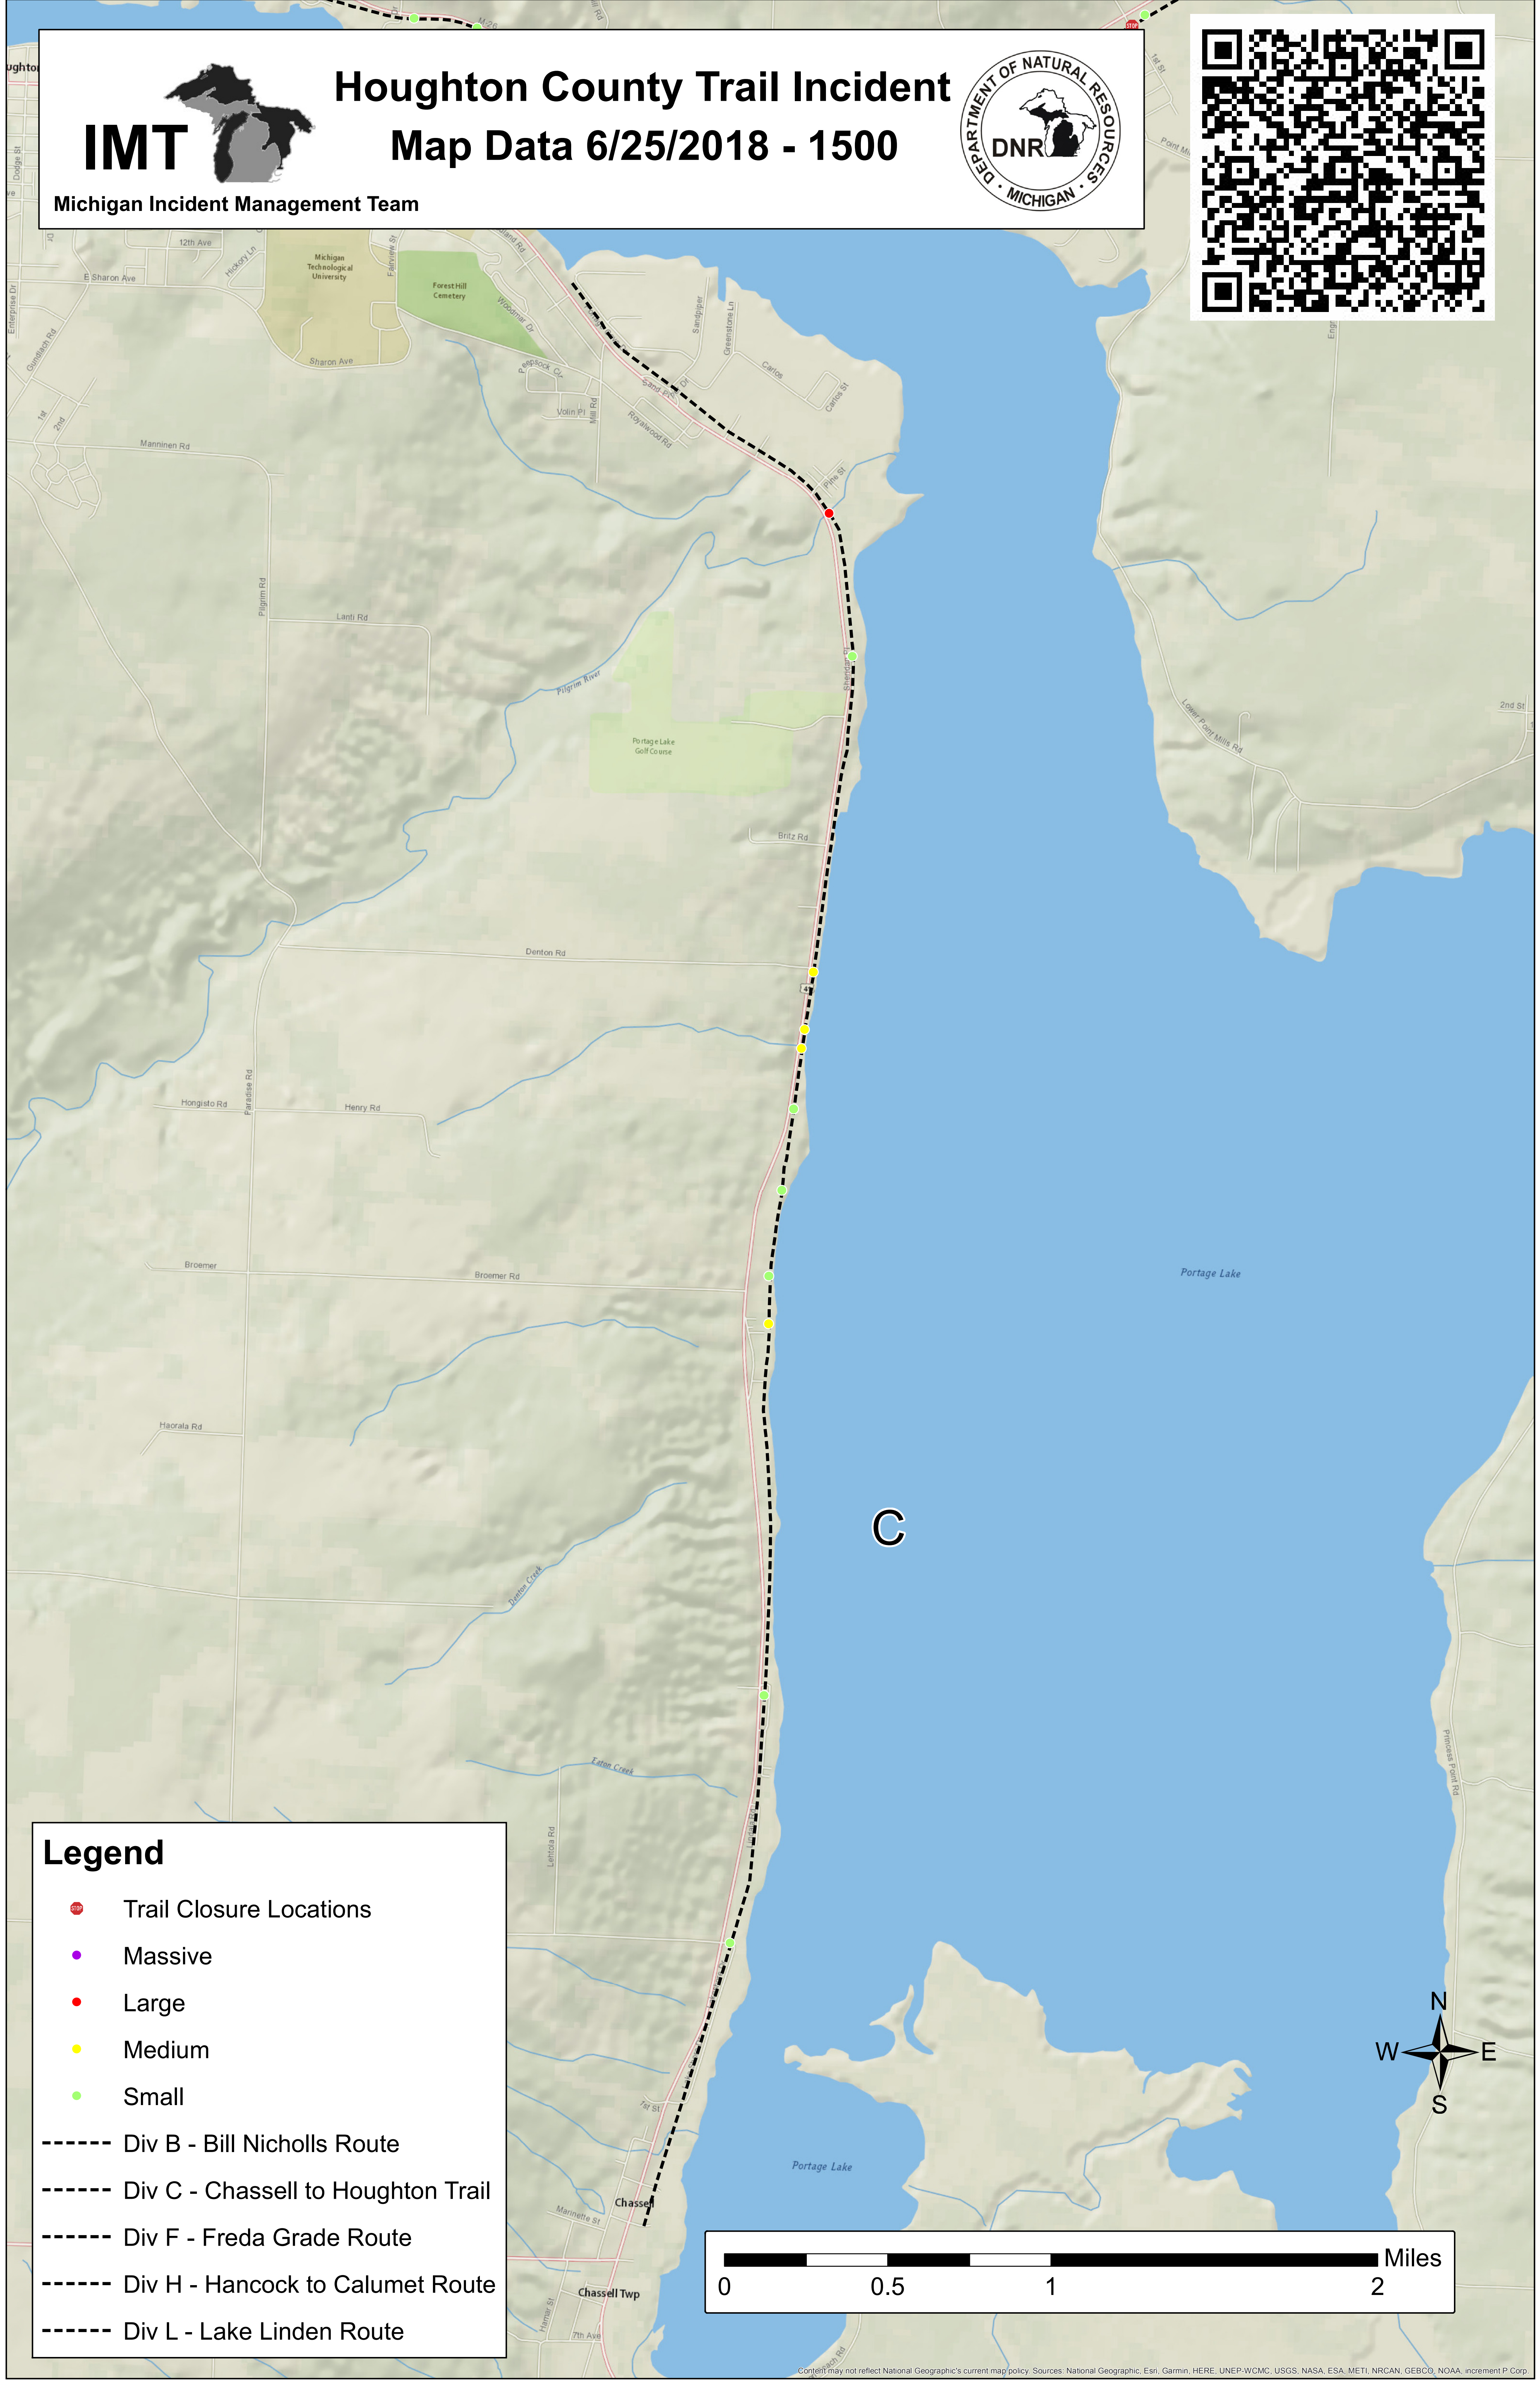

IMT

Houghton County Trail Incident

Map Data 6/25/2018 - 1500

Michigan Incident Management Team

Legend

- Trail Closure Locations
- Massive
- Large
- Medium
- Small
- Div B - Bill Nicholls Route
- Div C - Chassell to Houghton Trail
- Div F - Freda Grade Route
- Div H - Hancock to Calumet Route
- Div L - Lake Linden Route