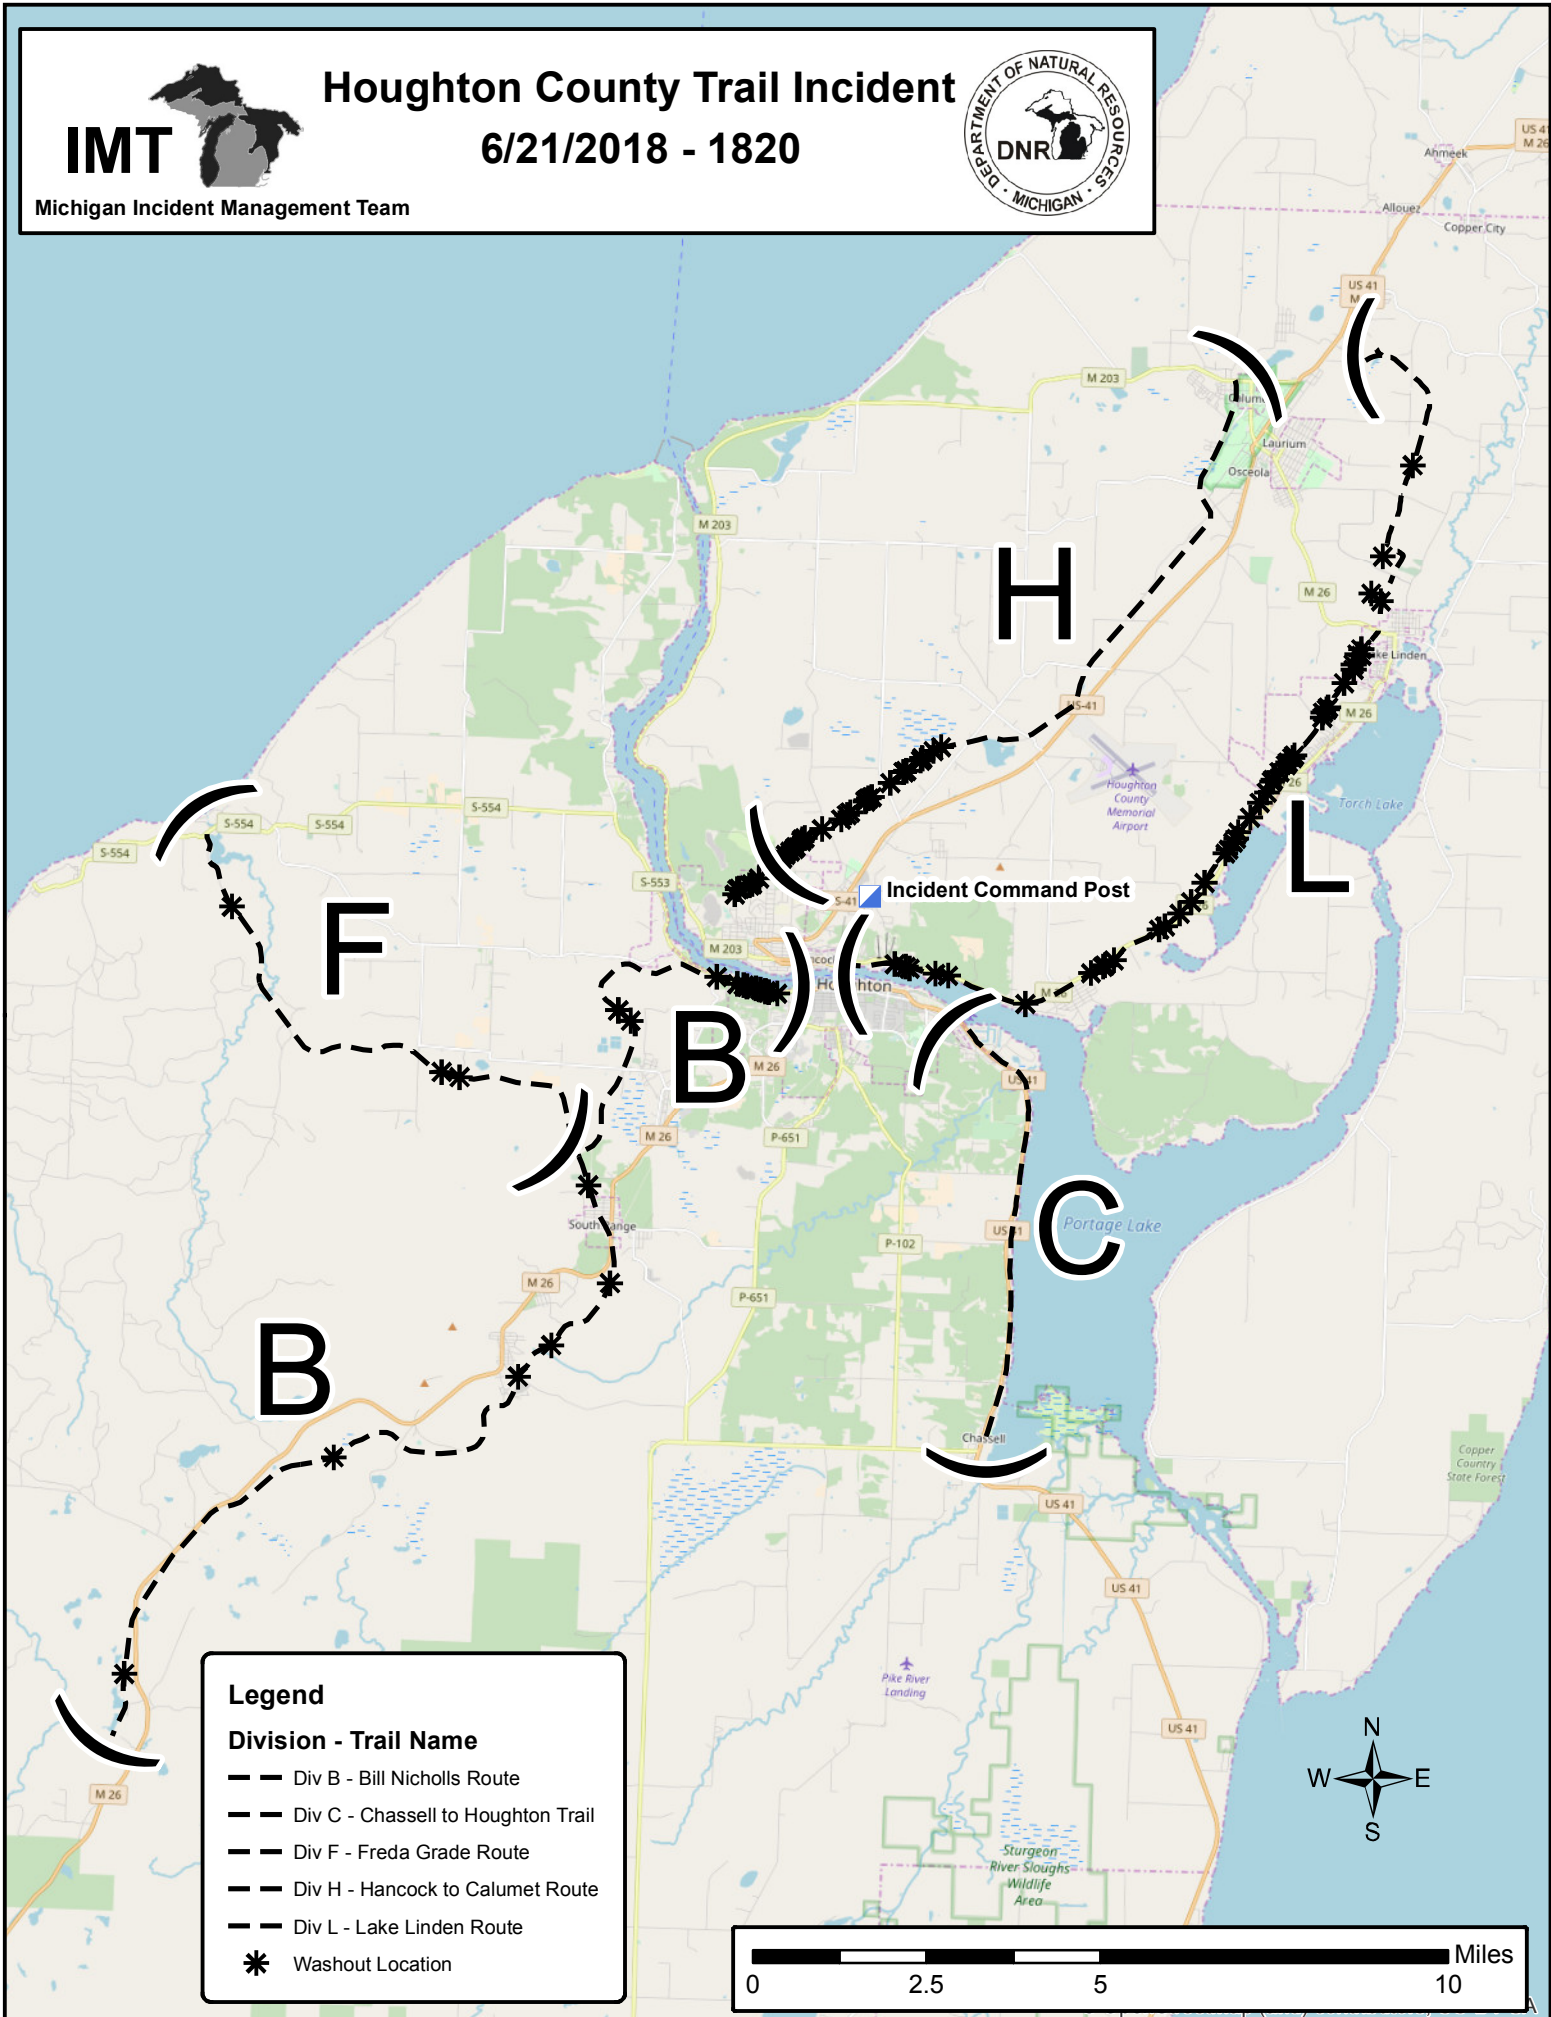

IMT

Michigan Incident Management Team

Houghton County Trail Incident

6/21/2018 - 1820

Legend

Division - Trail Name

- Div B - Bill Nicholls Route
- Div C - Chassell to Houghton Trail
- Div F - Freda Grade Route
- Div H - Hancock to Calumet Route
- Div L - Lake Linden Route
- * Washout Location