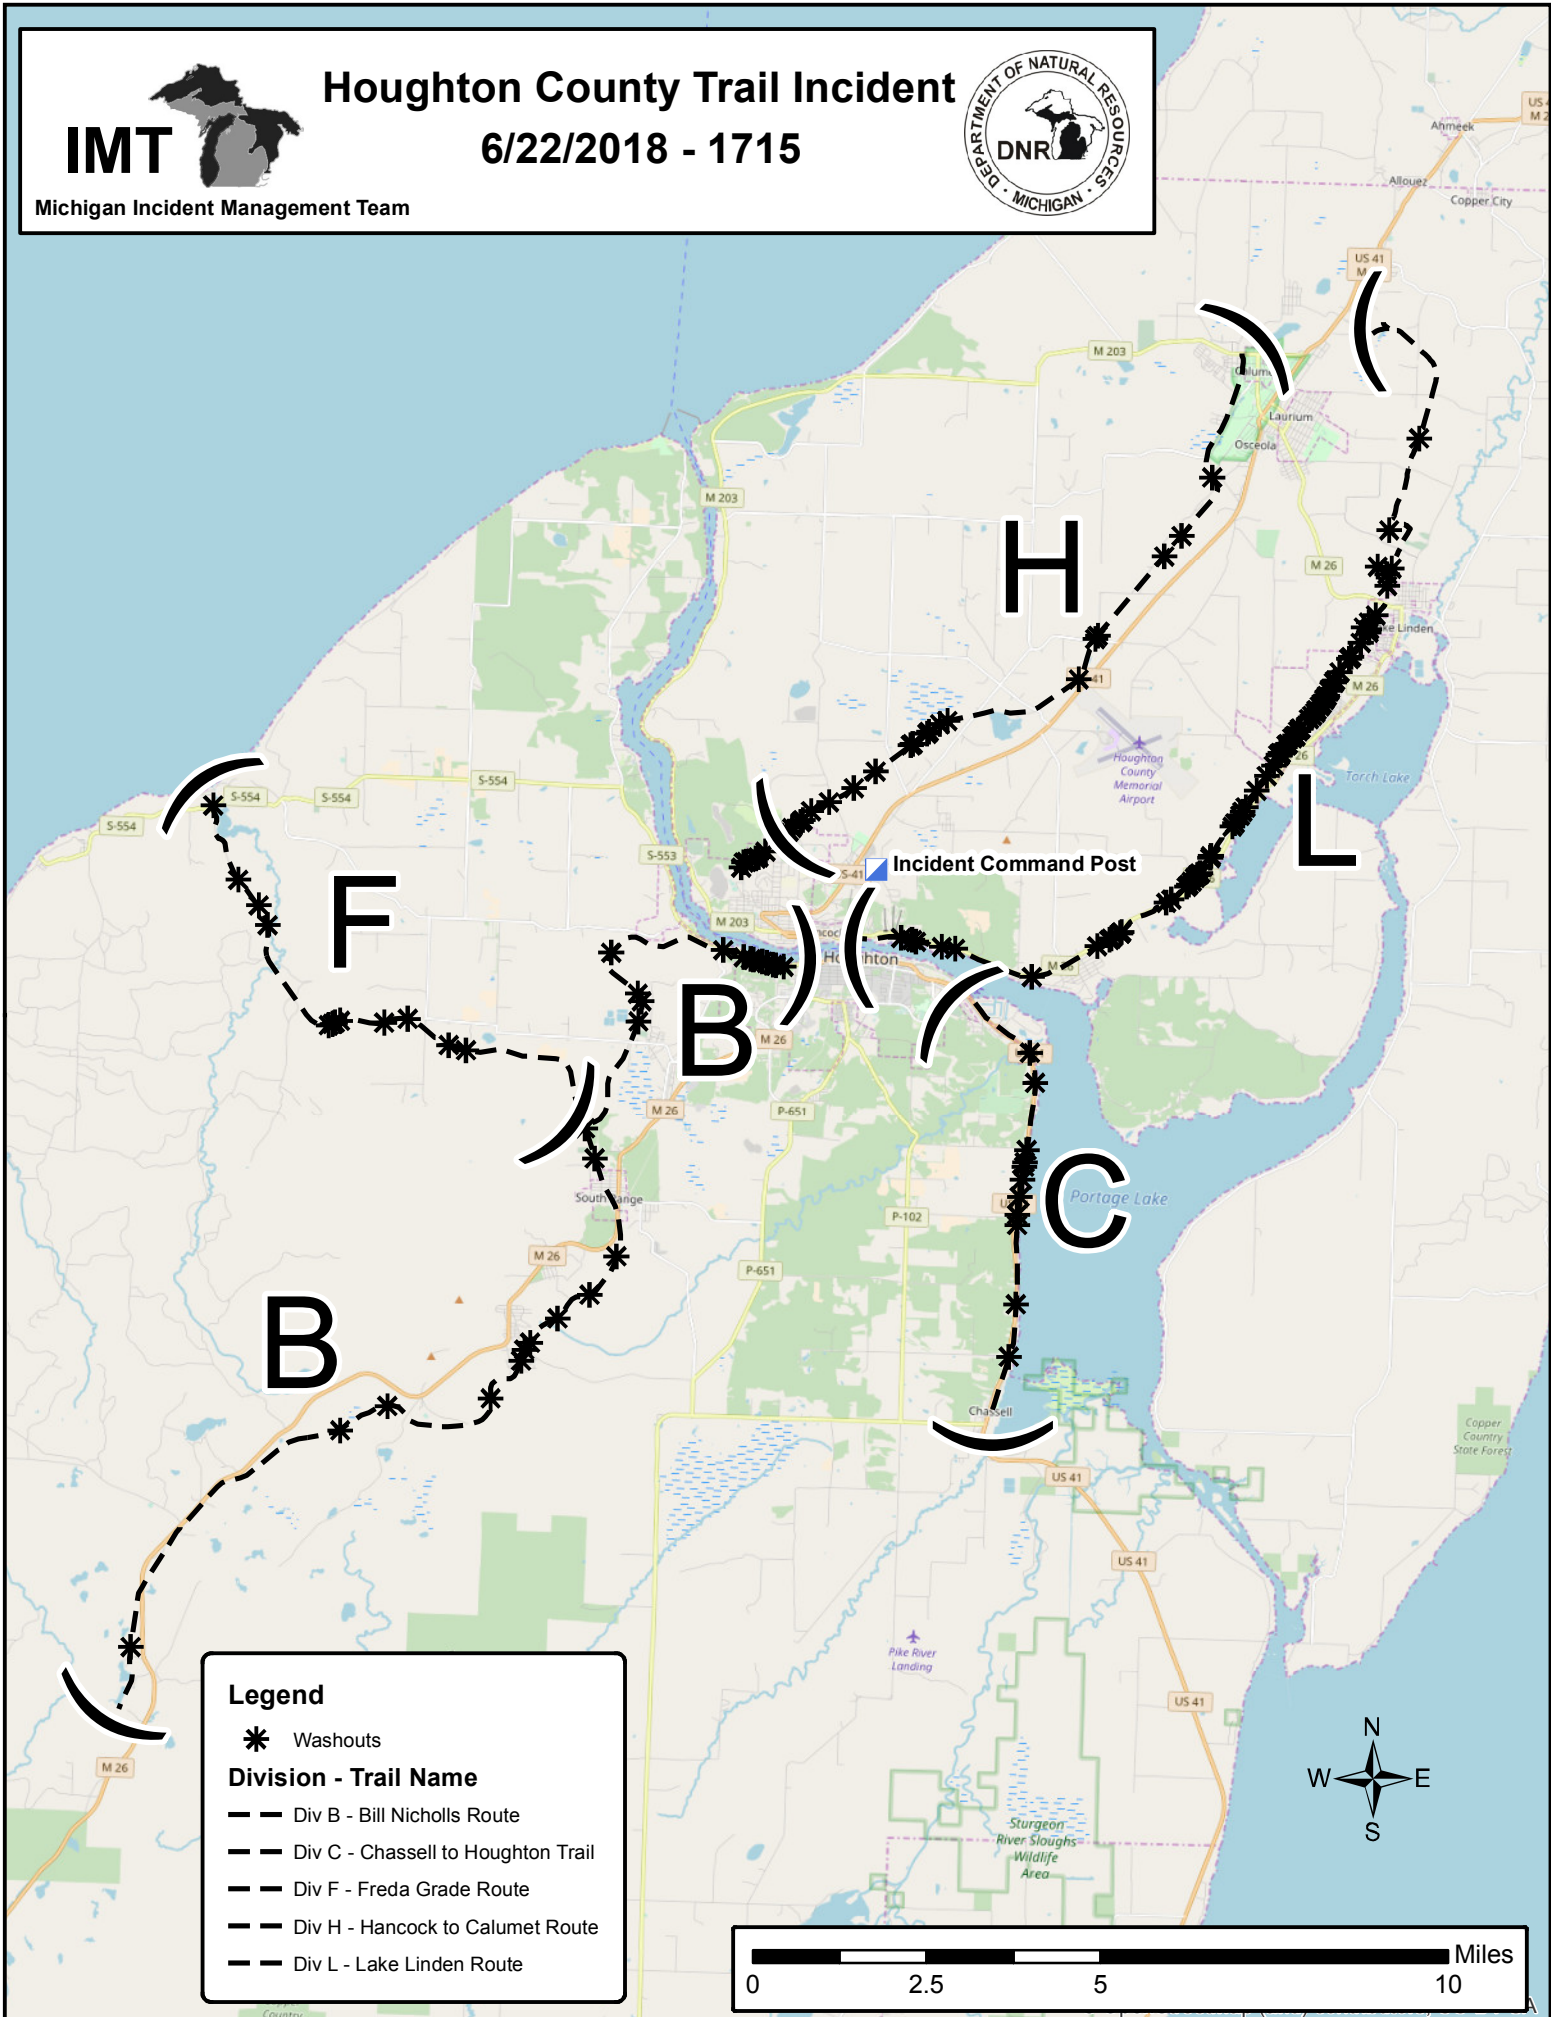

IMT

Michigan Incident Management Team

Houghton County Trail Incident

6/22/2018 - 1715

Legend

- * Washouts

Division - Trail Name

- Div B - Bill Nicholls Route
- Div C - Chassell to Houghton Trail
- Div F - Freda Grade Route
- Div H - Hancock to Calumet Route
- Div L - Lake Linden Route