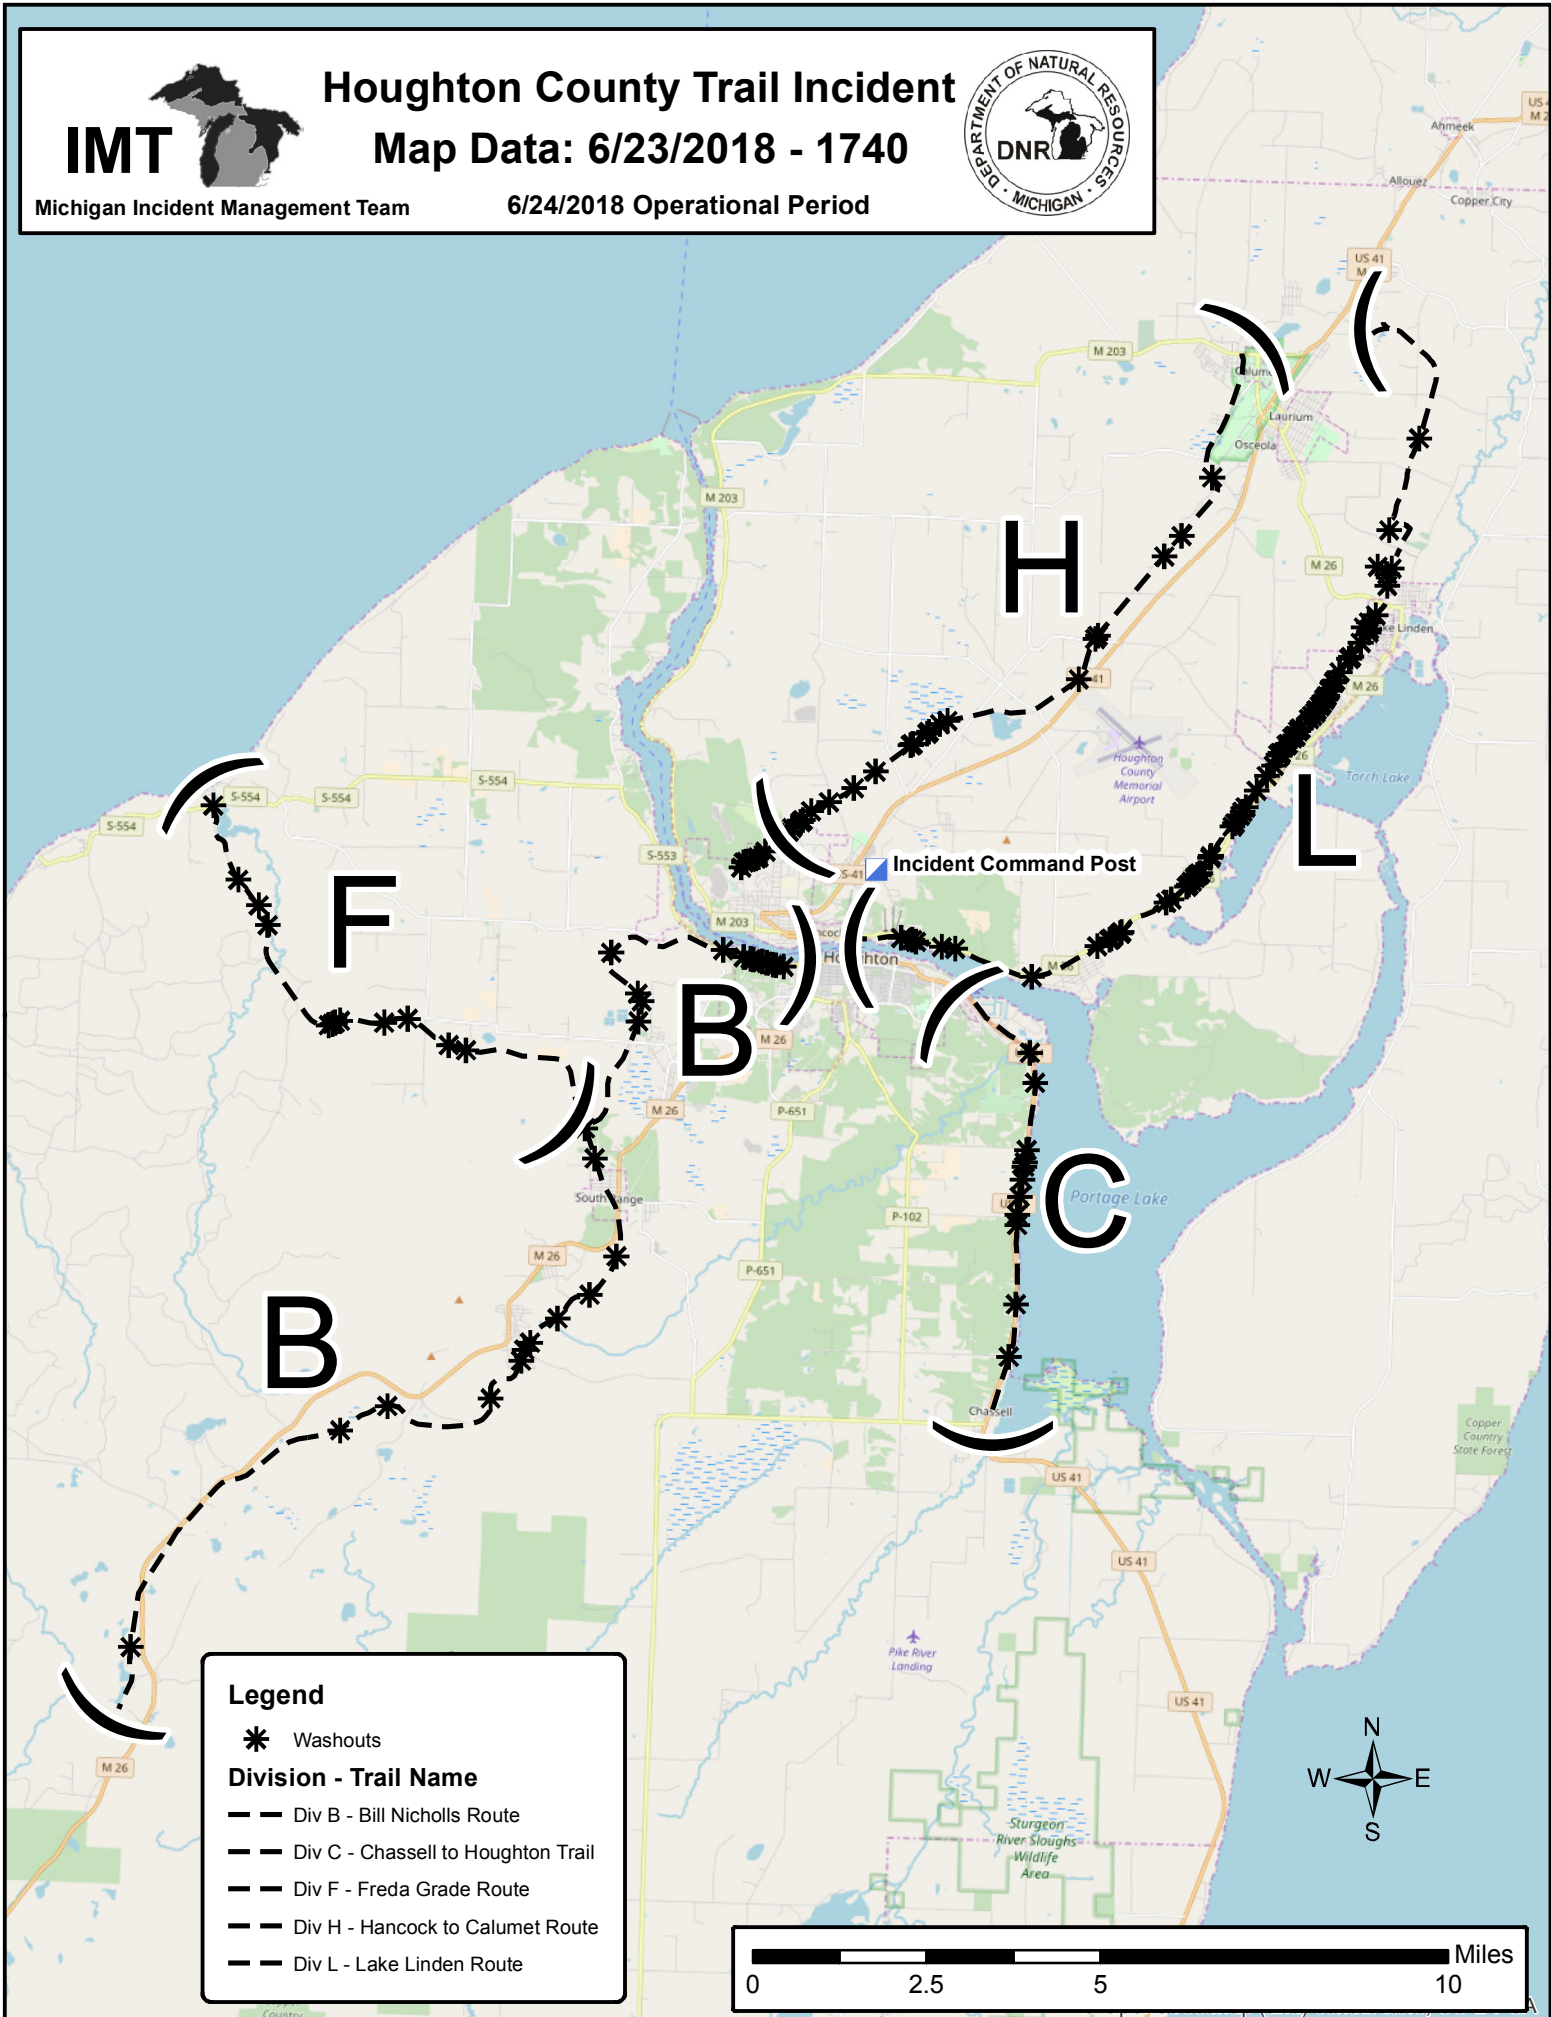

IMT

Houghton County Trail Incident

Map Data: 6/23/2018 - 1740

Michigan Incident Management Team

6/24/2018 Operational Period

Legend

- * Washouts

Division - Trail Name

- Div B - Bill Nicholls Route
- Div C - Chassell to Houghton Trail
- Div F - Freda Grade Route
- Div H - Hancock to Calumet Route
- Div L - Lake Linden Route