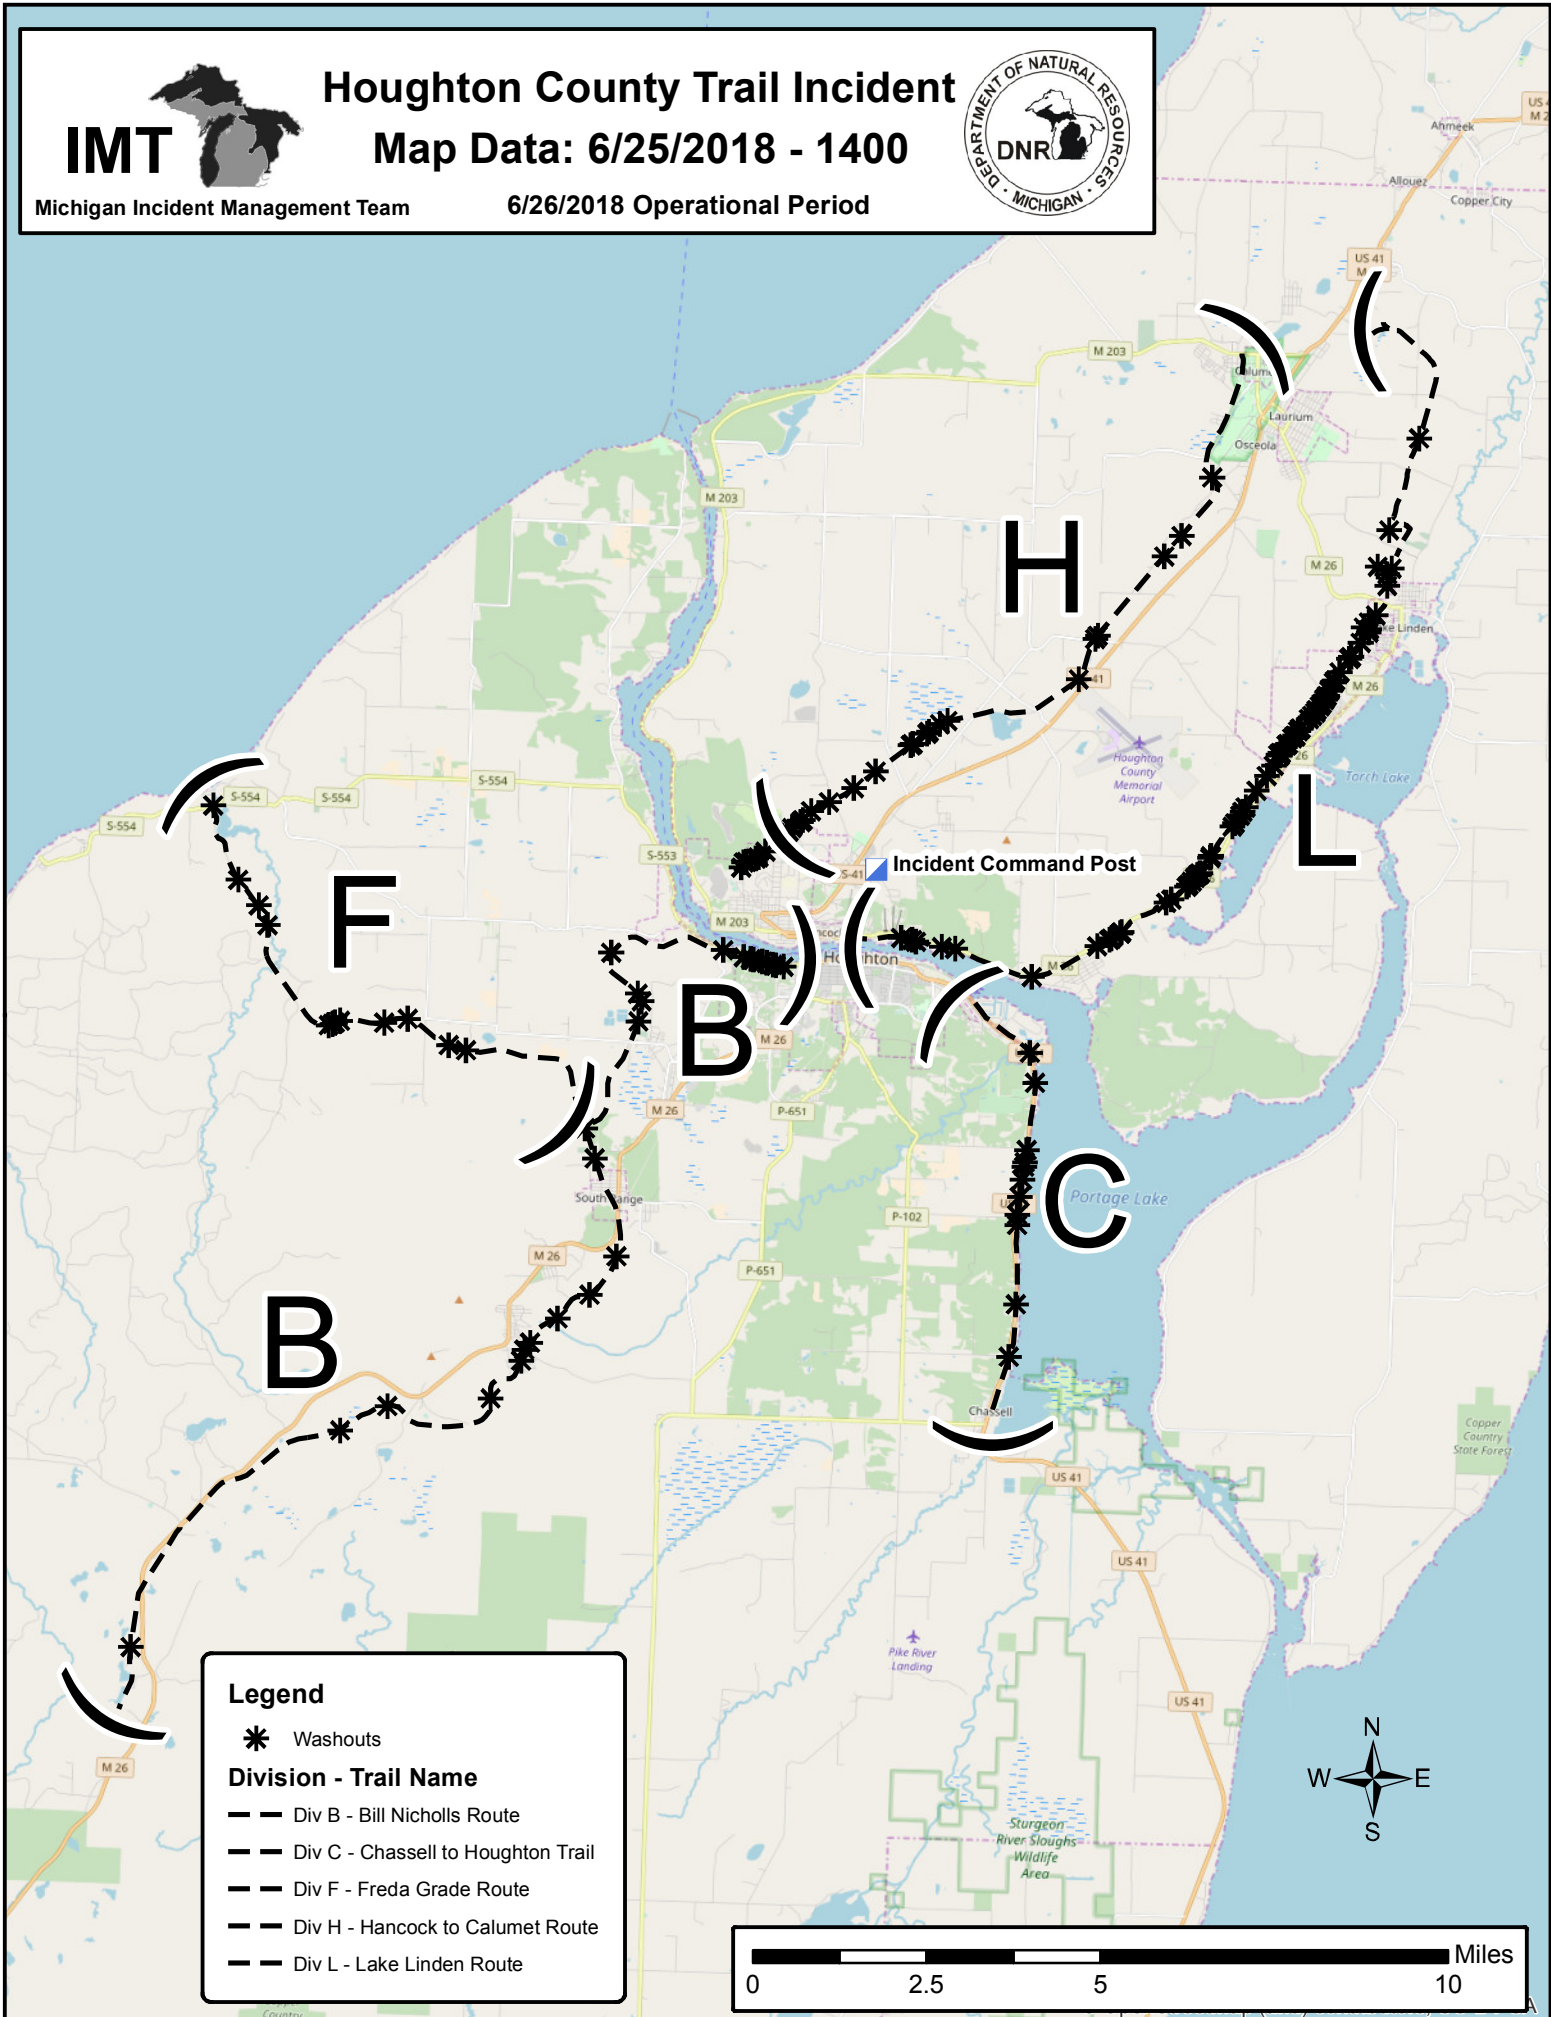

IMT

Houghton County Trail Incident

Map Data: 6/25/2018 - 1400

Michigan Incident Management Team

6/26/2018 Operational Period

Legend

- * Washouts

Division - Trail Name

- Div B - Bill Nicholls Route
- Div C - Chassell to Houghton Trail
- Div F - Freda Grade Route
- Div H - Hancock to Calumet Route
- Div L - Lake Linden Route