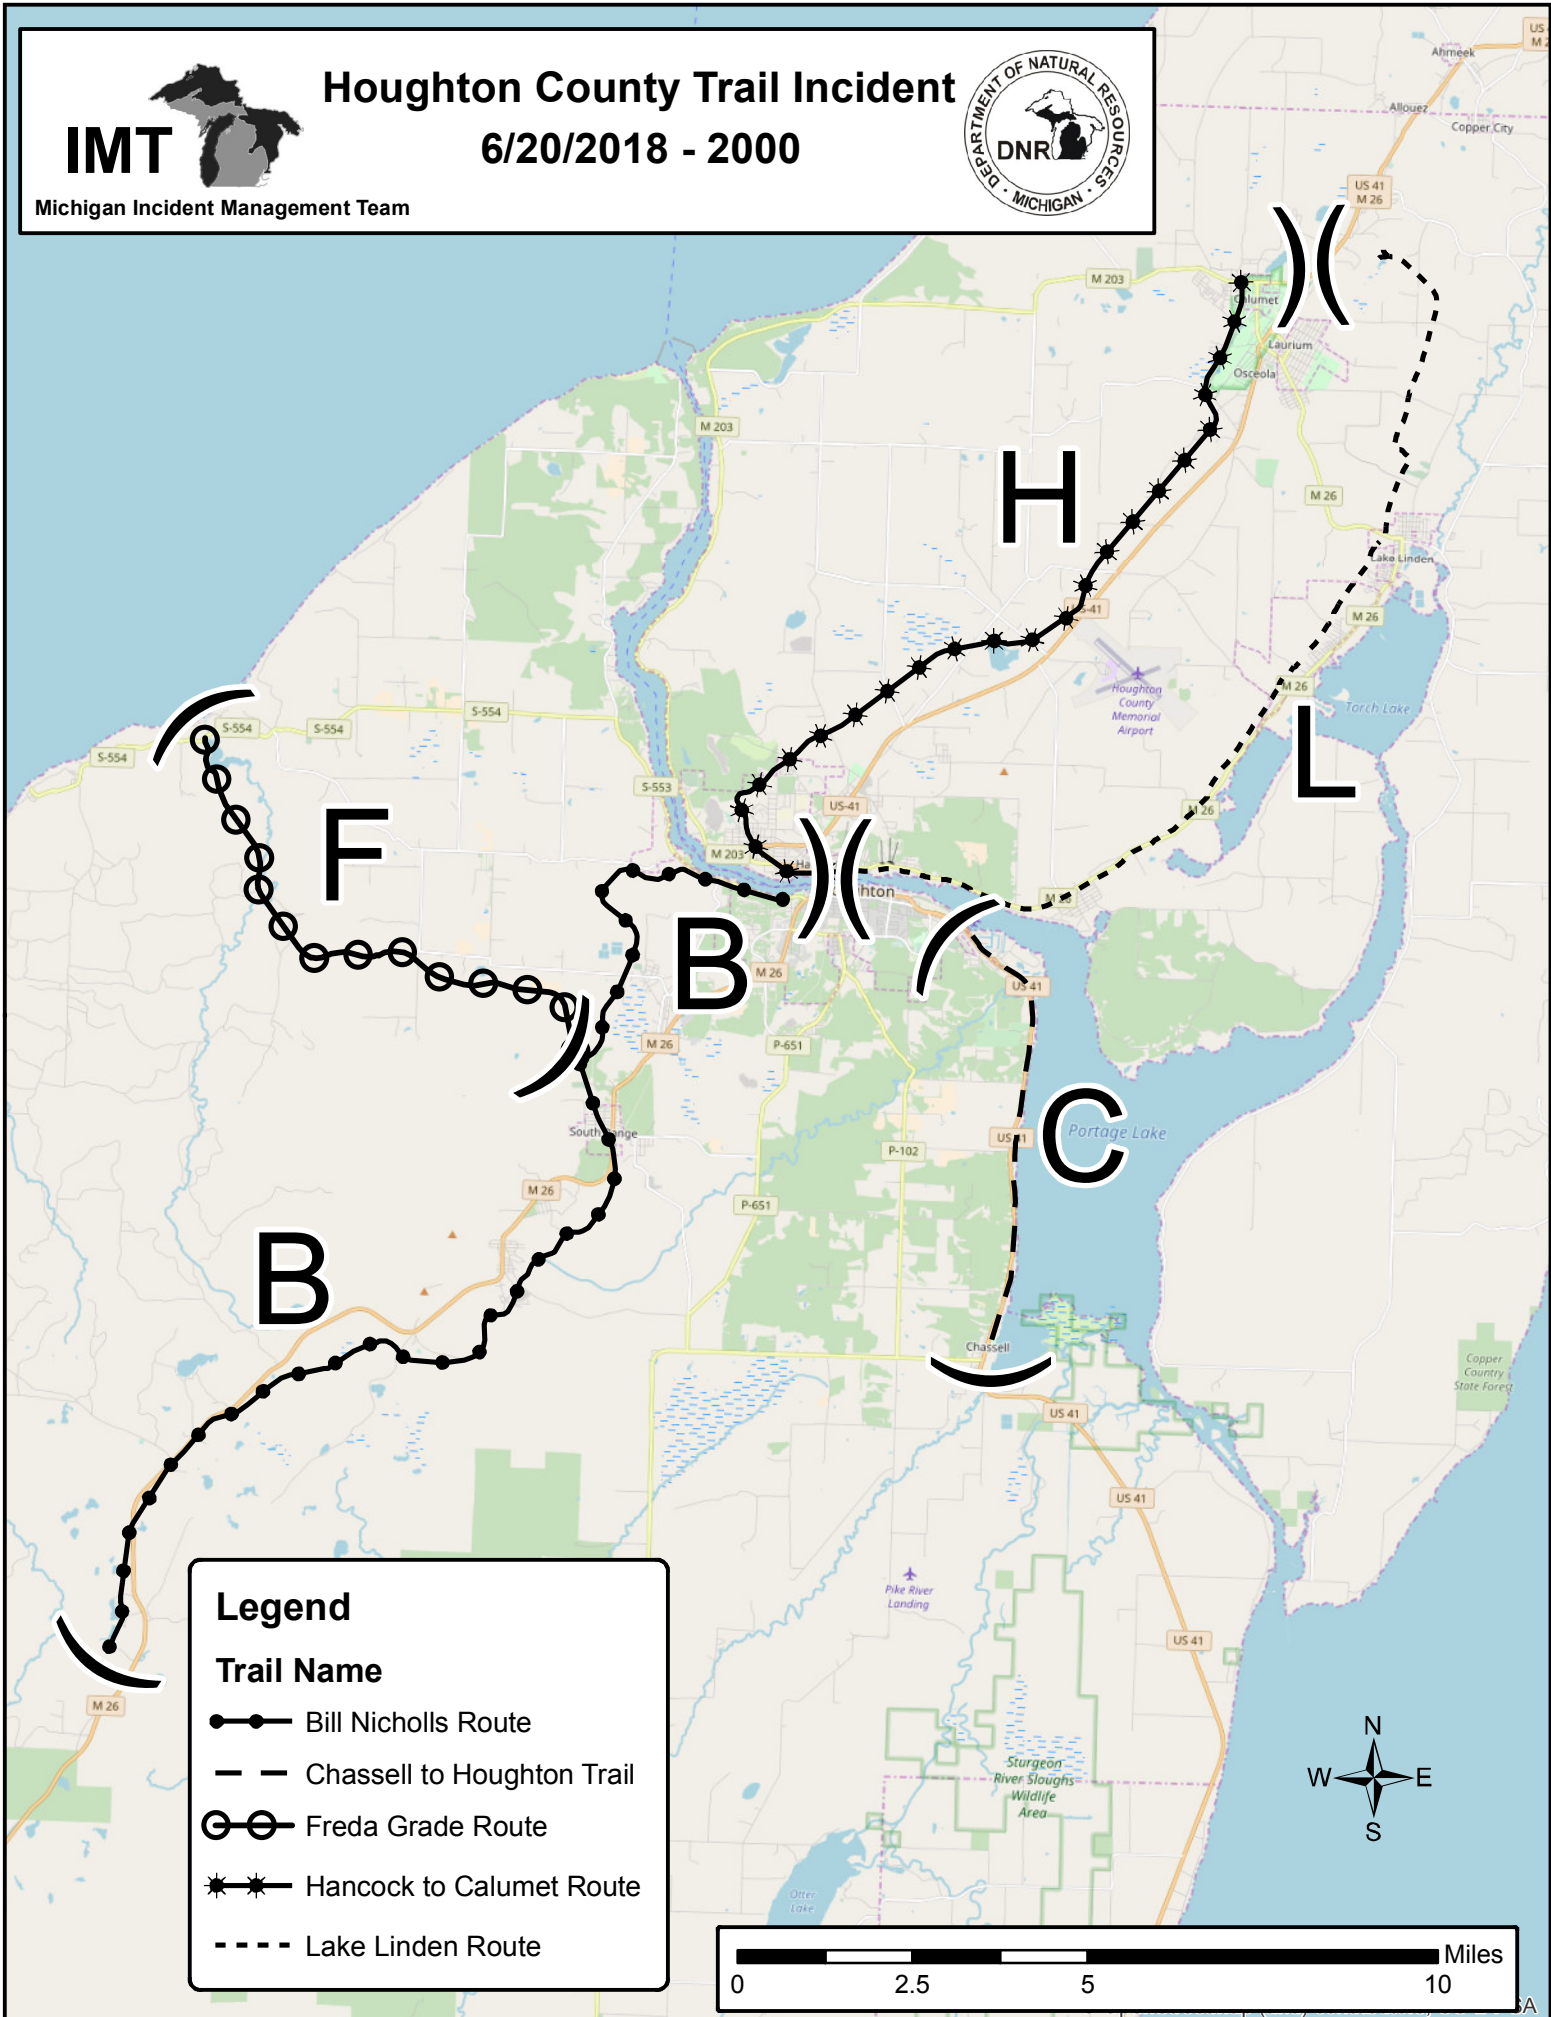

**IMT**

Michigan Incident Management Team

# Houghton County Trail Incident

6/20/2018 - 2000

## Legend

### Trail Name

- Bill Nicholls Route
- Chassell to Houghton Trail
- Freda Grade Route
- Hancock to Calumet Route
- Lake Linden Route