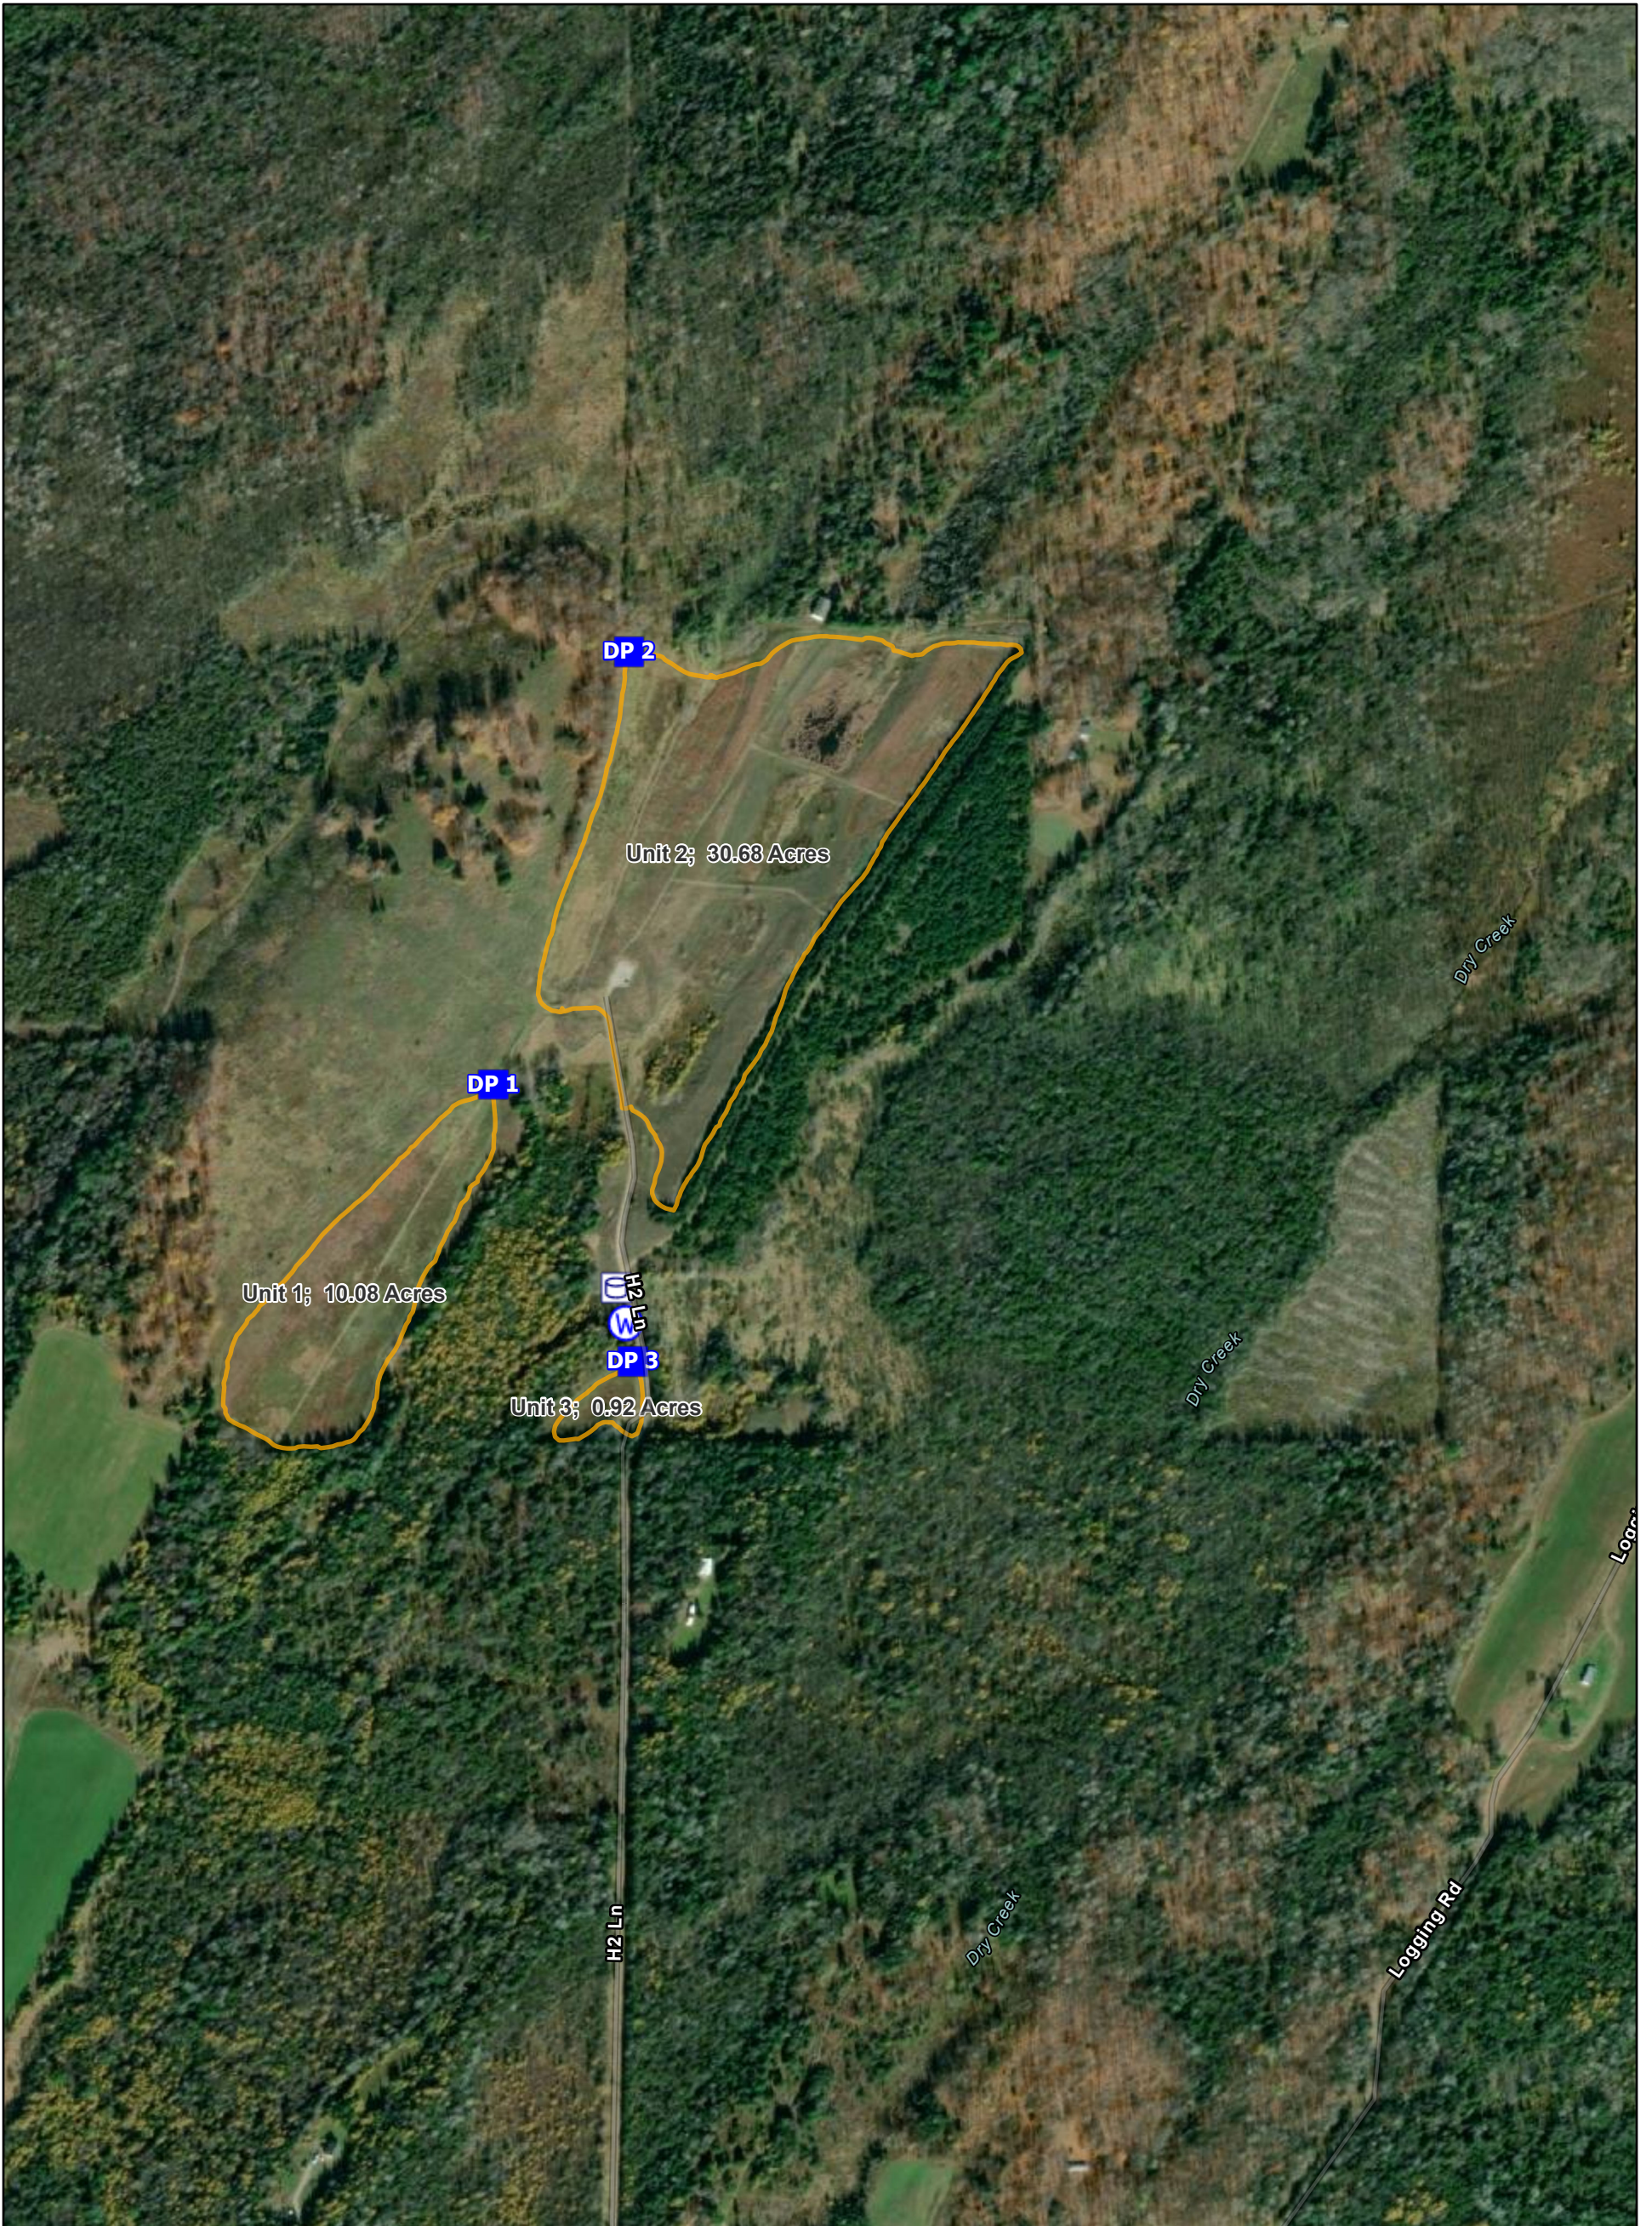

Berg Farm RX

4/27/2022, 9:30:48 AM

1801ef3942b-layer-71 1801ef3942b-layer-72

-  Drop Point
-  Water Tank
-  Water Source
-  Prescribed Burn Proposed

1801ef39427-layer-67

Source: Esri, Maxar, Earthstar Geographics, and the GIS User Community
Sources: Esri, HERE, Garmin, FAO, NOAA, USGS, © OpenStreetMap contributors, and the GIS User Community