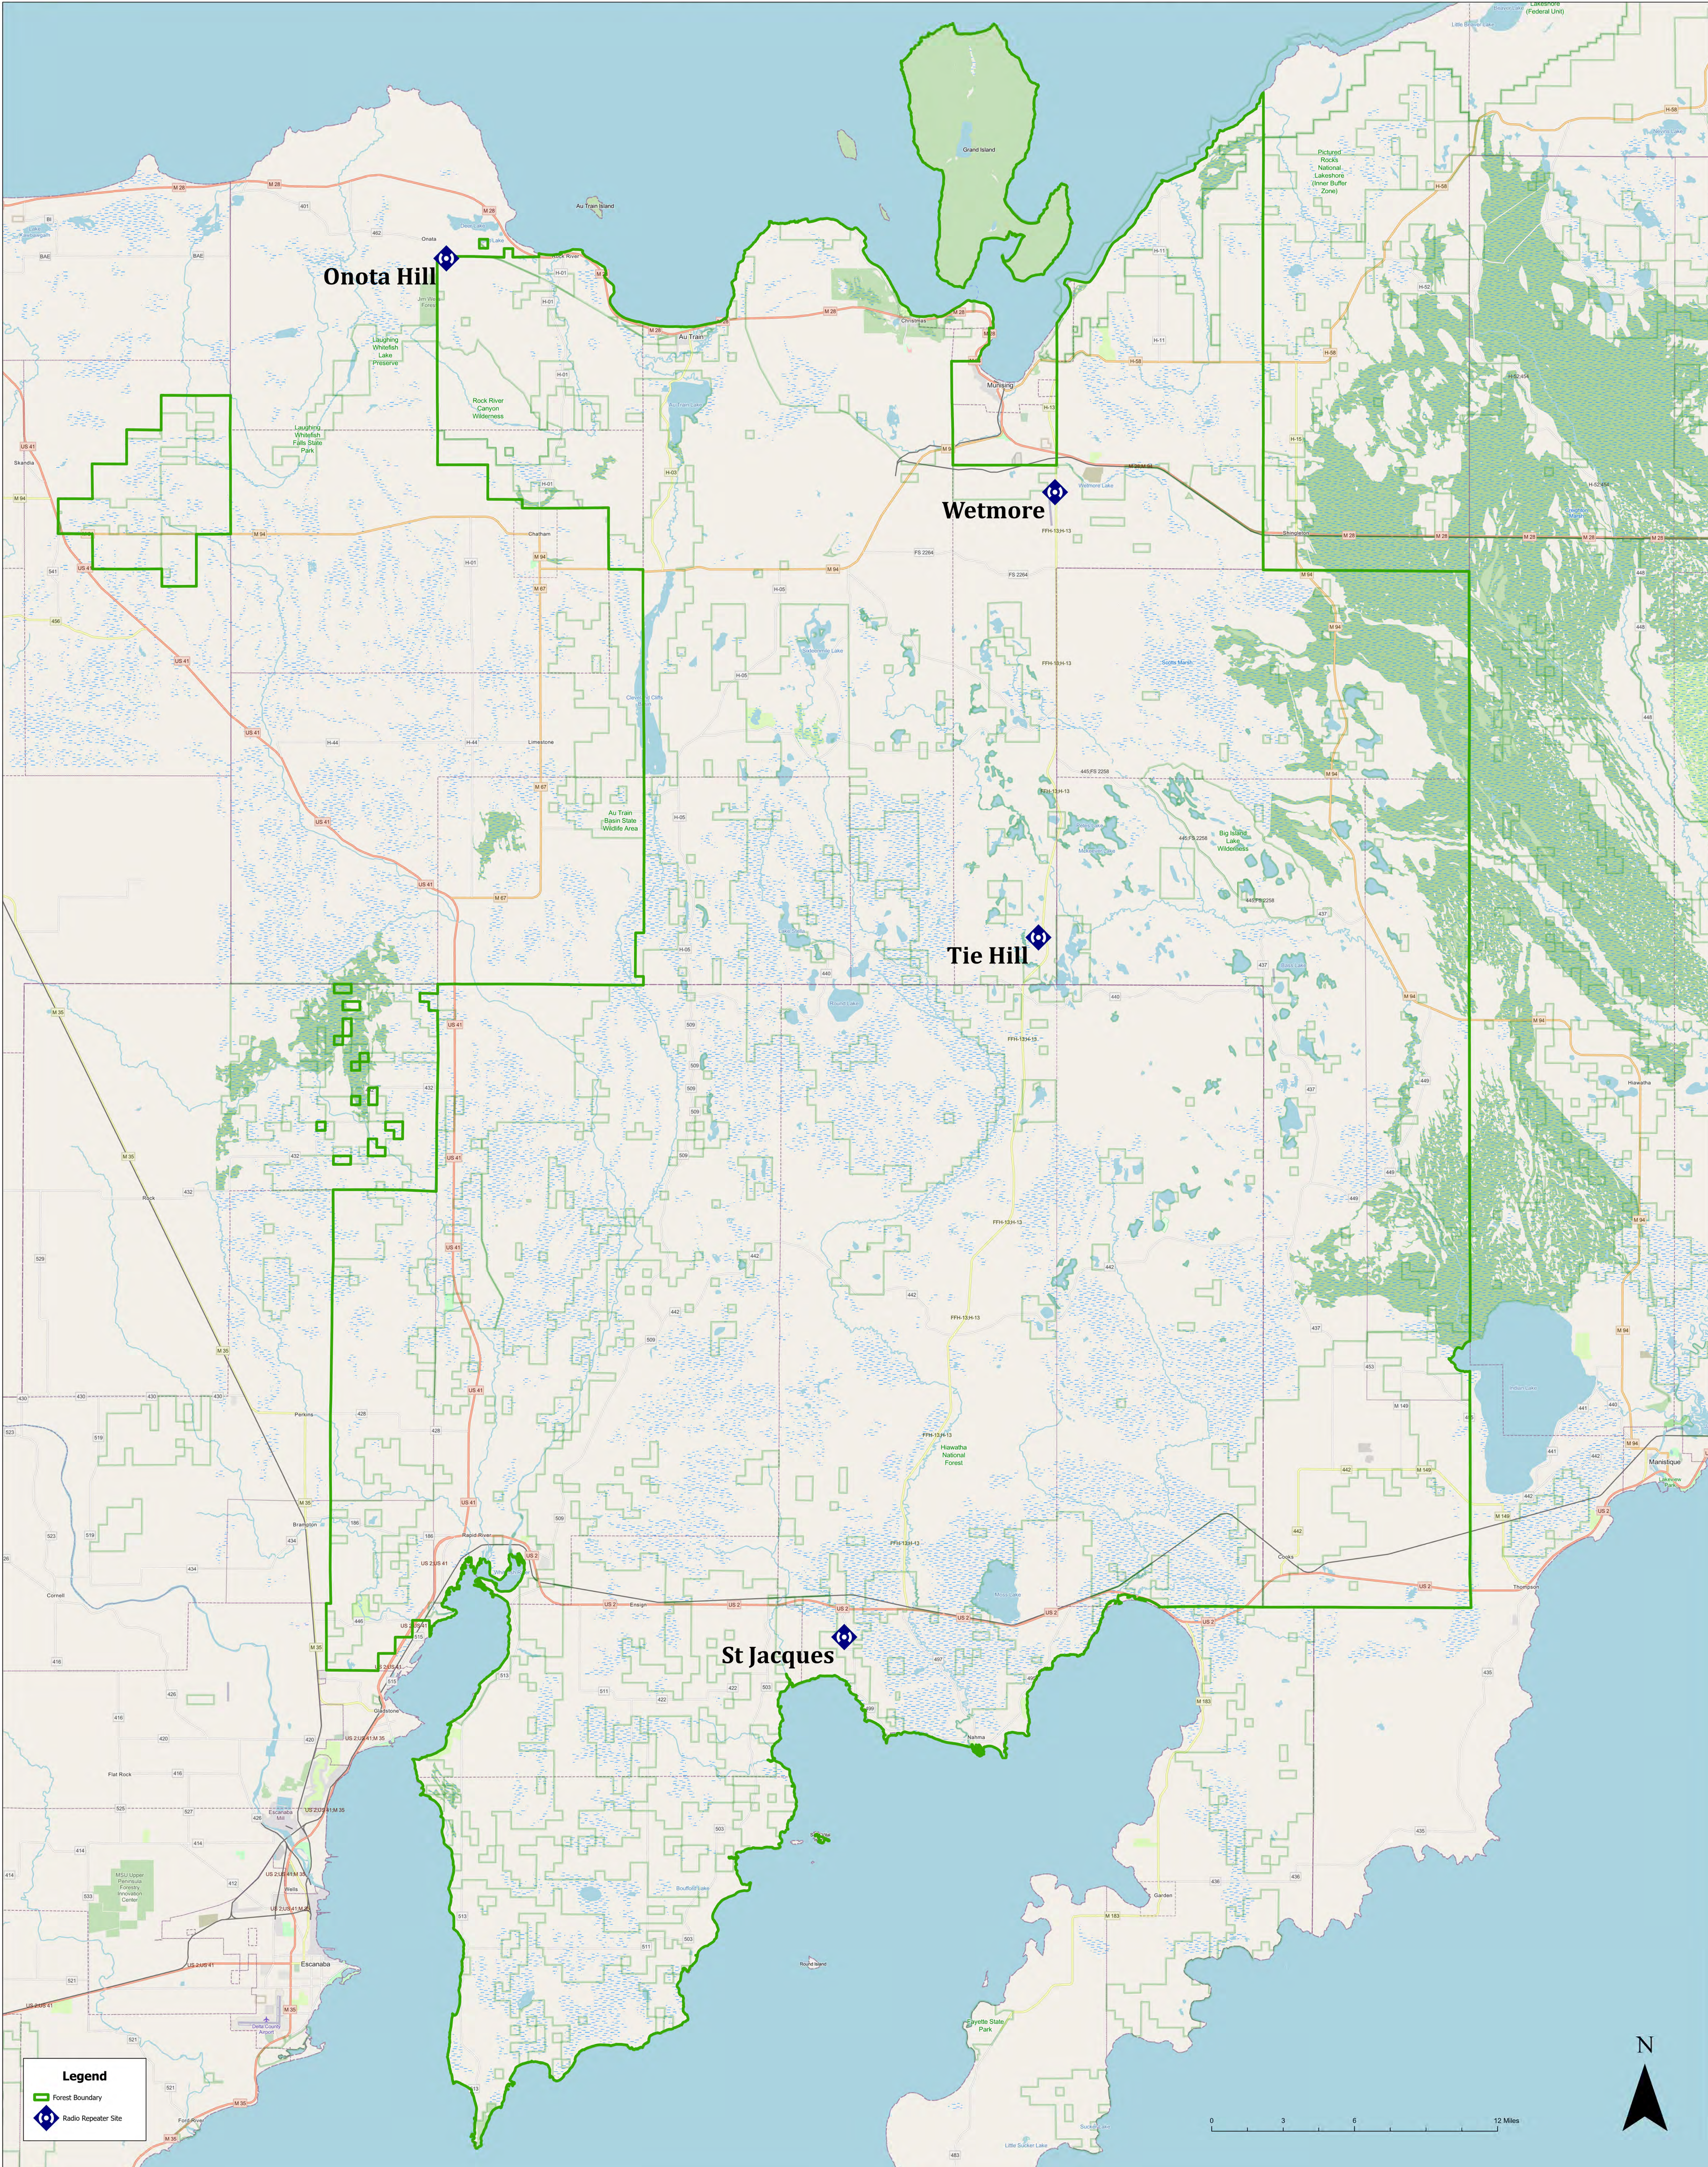

UPPER PENINSULA FIRE MANAGEMENT CENTRAL ZONE RADIO REPEATER MAP

Legend

- Forest Boundary
- Radio Repeater Site

0 3 6 12 Miles