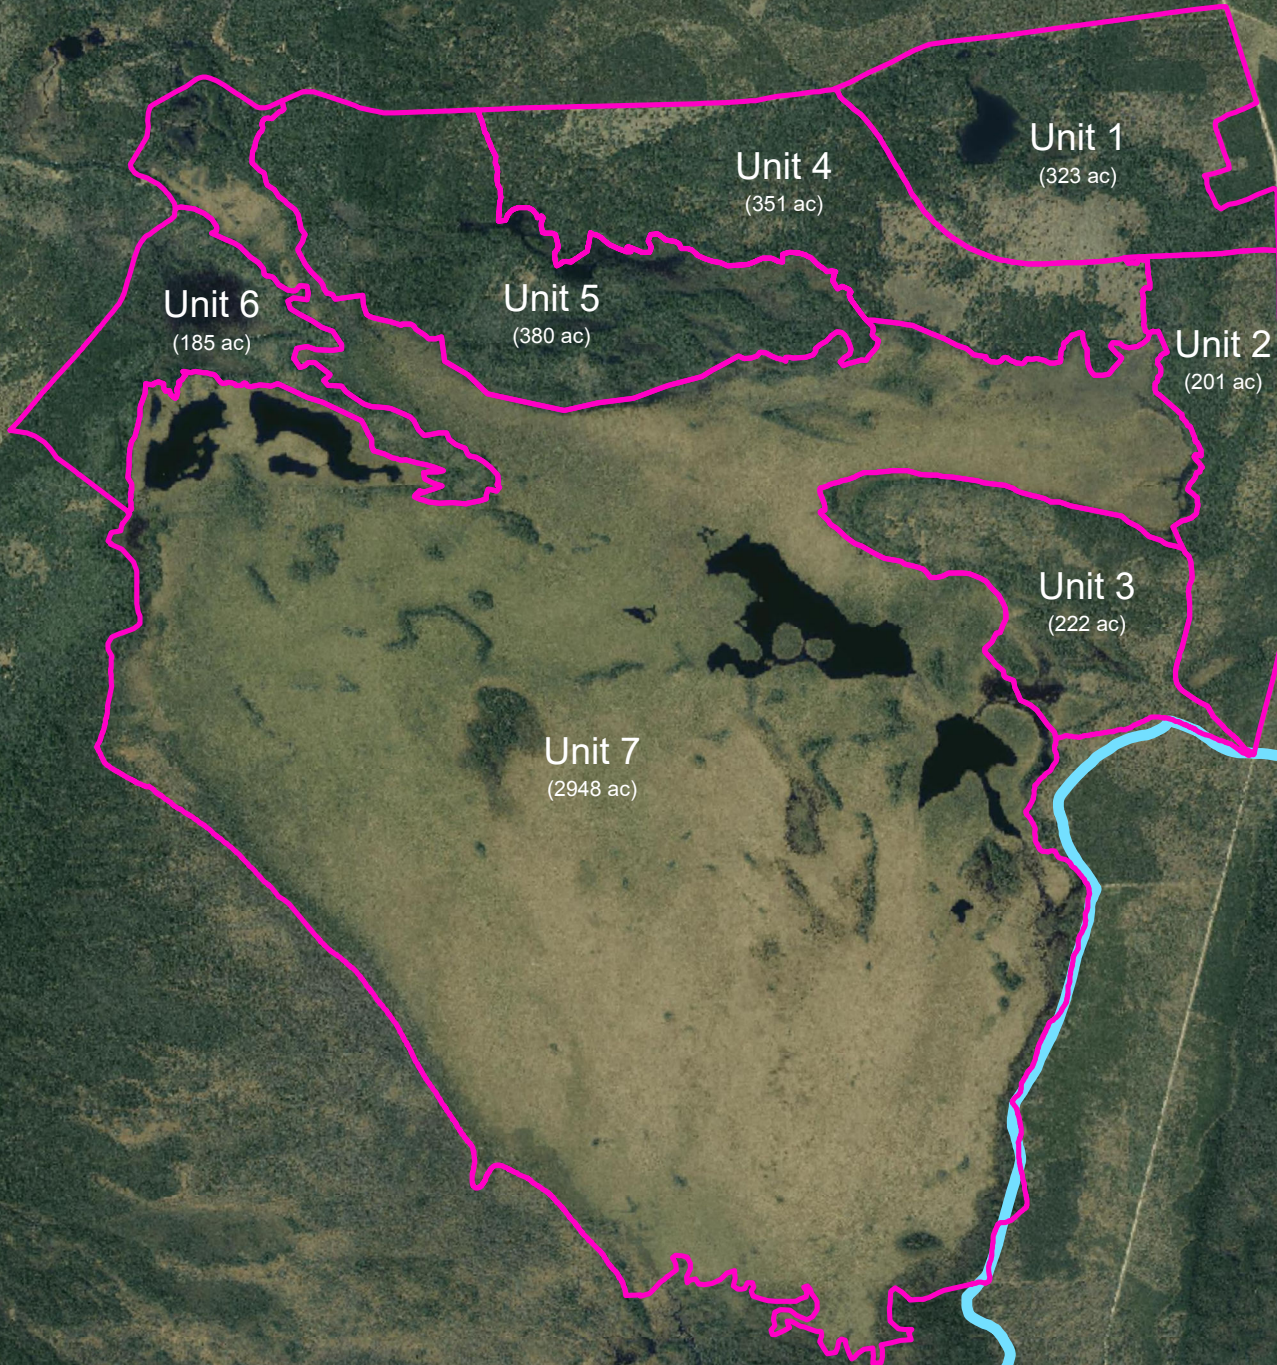

Betchler Marsh Rx

Units & Acres

Total acres: 4,610

Legend

-  Betchler Marsh
-  NCT