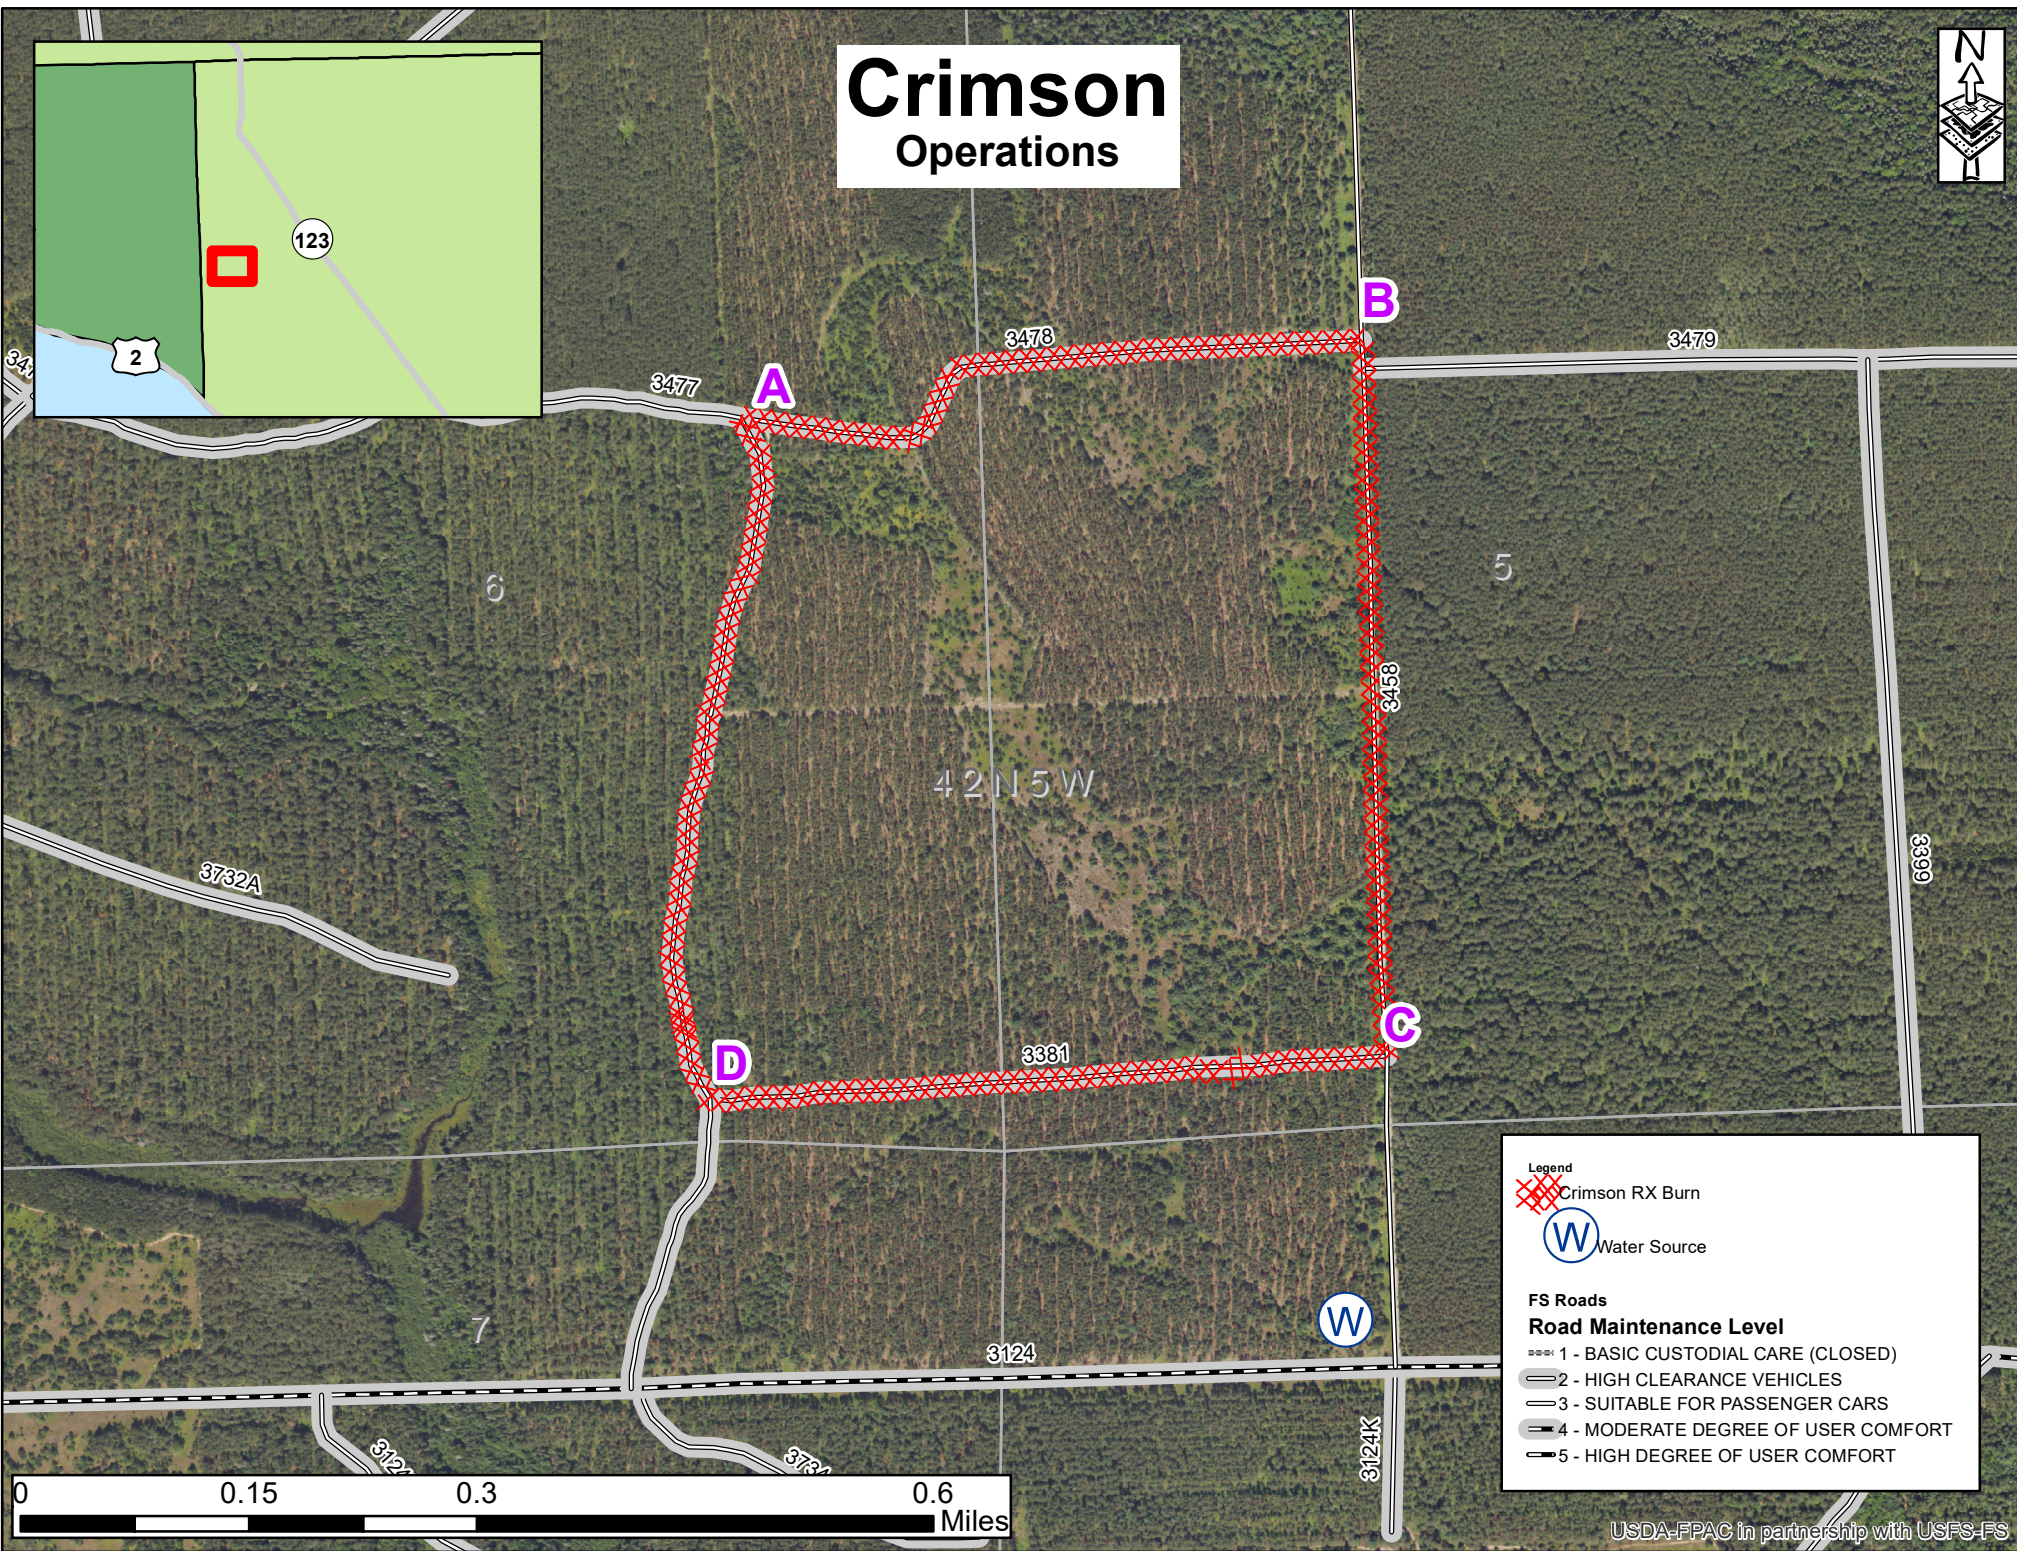

Crimson Operations

Legend

- Crimson RX Burn
- Water Source

FS Roads

Road Maintenance Level

- 1 - BASIC CUSTODIAL CARE (CLOSED)
- 2 - HIGH CLEARANCE VEHICLES
- 3 - SUITABLE FOR PASSENGER CARS
- 4 - MODERATE DEGREE OF USER COMFORT
- 5 - HIGH DEGREE OF USER COMFORT