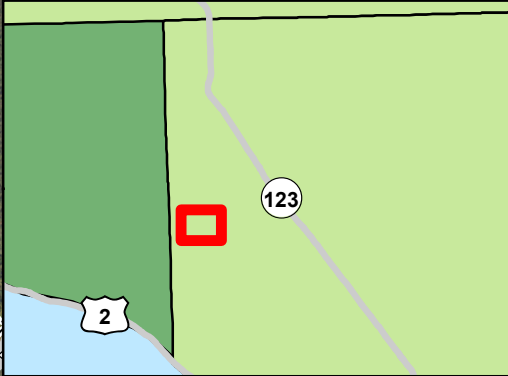

Crimson Operations

Legend

- Crimson RX Burn
- Water Source

FS Roads

Road Maintenance Level

- 1 - BASIC CUSTODIAL CARE (CLOSED)
- 2 - HIGH CLEARANCE VEHICLES
- 3 - SUITABLE FOR PASSENGER CARS
- 4 - MODERATE DEGREE OF USER COMFORT
- 5 - HIGH DEGREE OF USER COMFORT