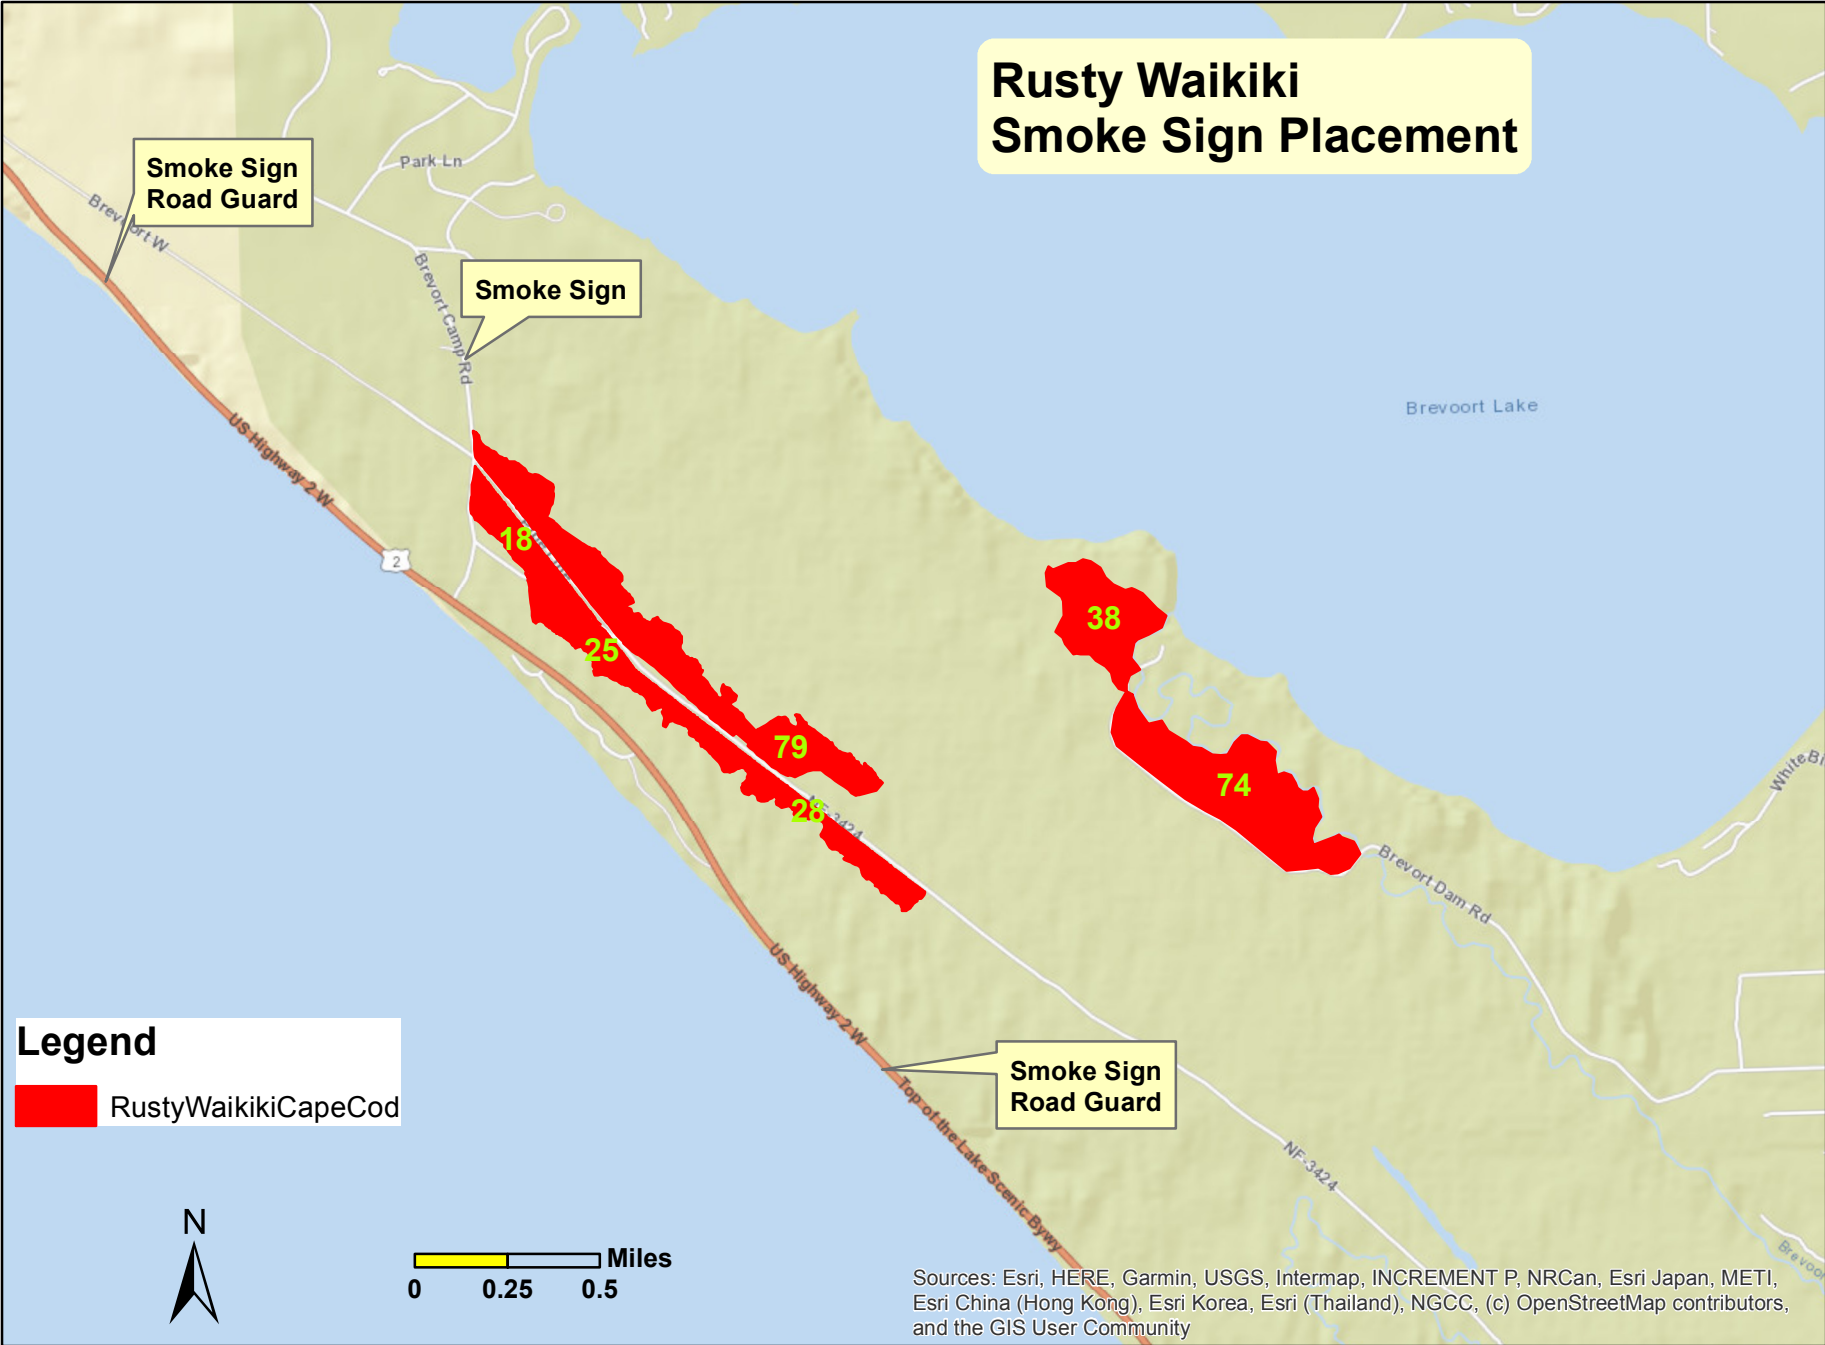

Rusty Waikiki Smoke Sign Placement

Legend
RustyWaikikiCapeCod

0 0.25 0.5 Miles

Sources: Esri, HERE, Garmin, USGS, Intermap, INCREMENT P, NRCan, Esri Japan, METI, Esri China (Hong Kong), Esri Korea, Esri (Thailand), NGCC, (c) OpenStreetMap contributors, and the GIS User Community