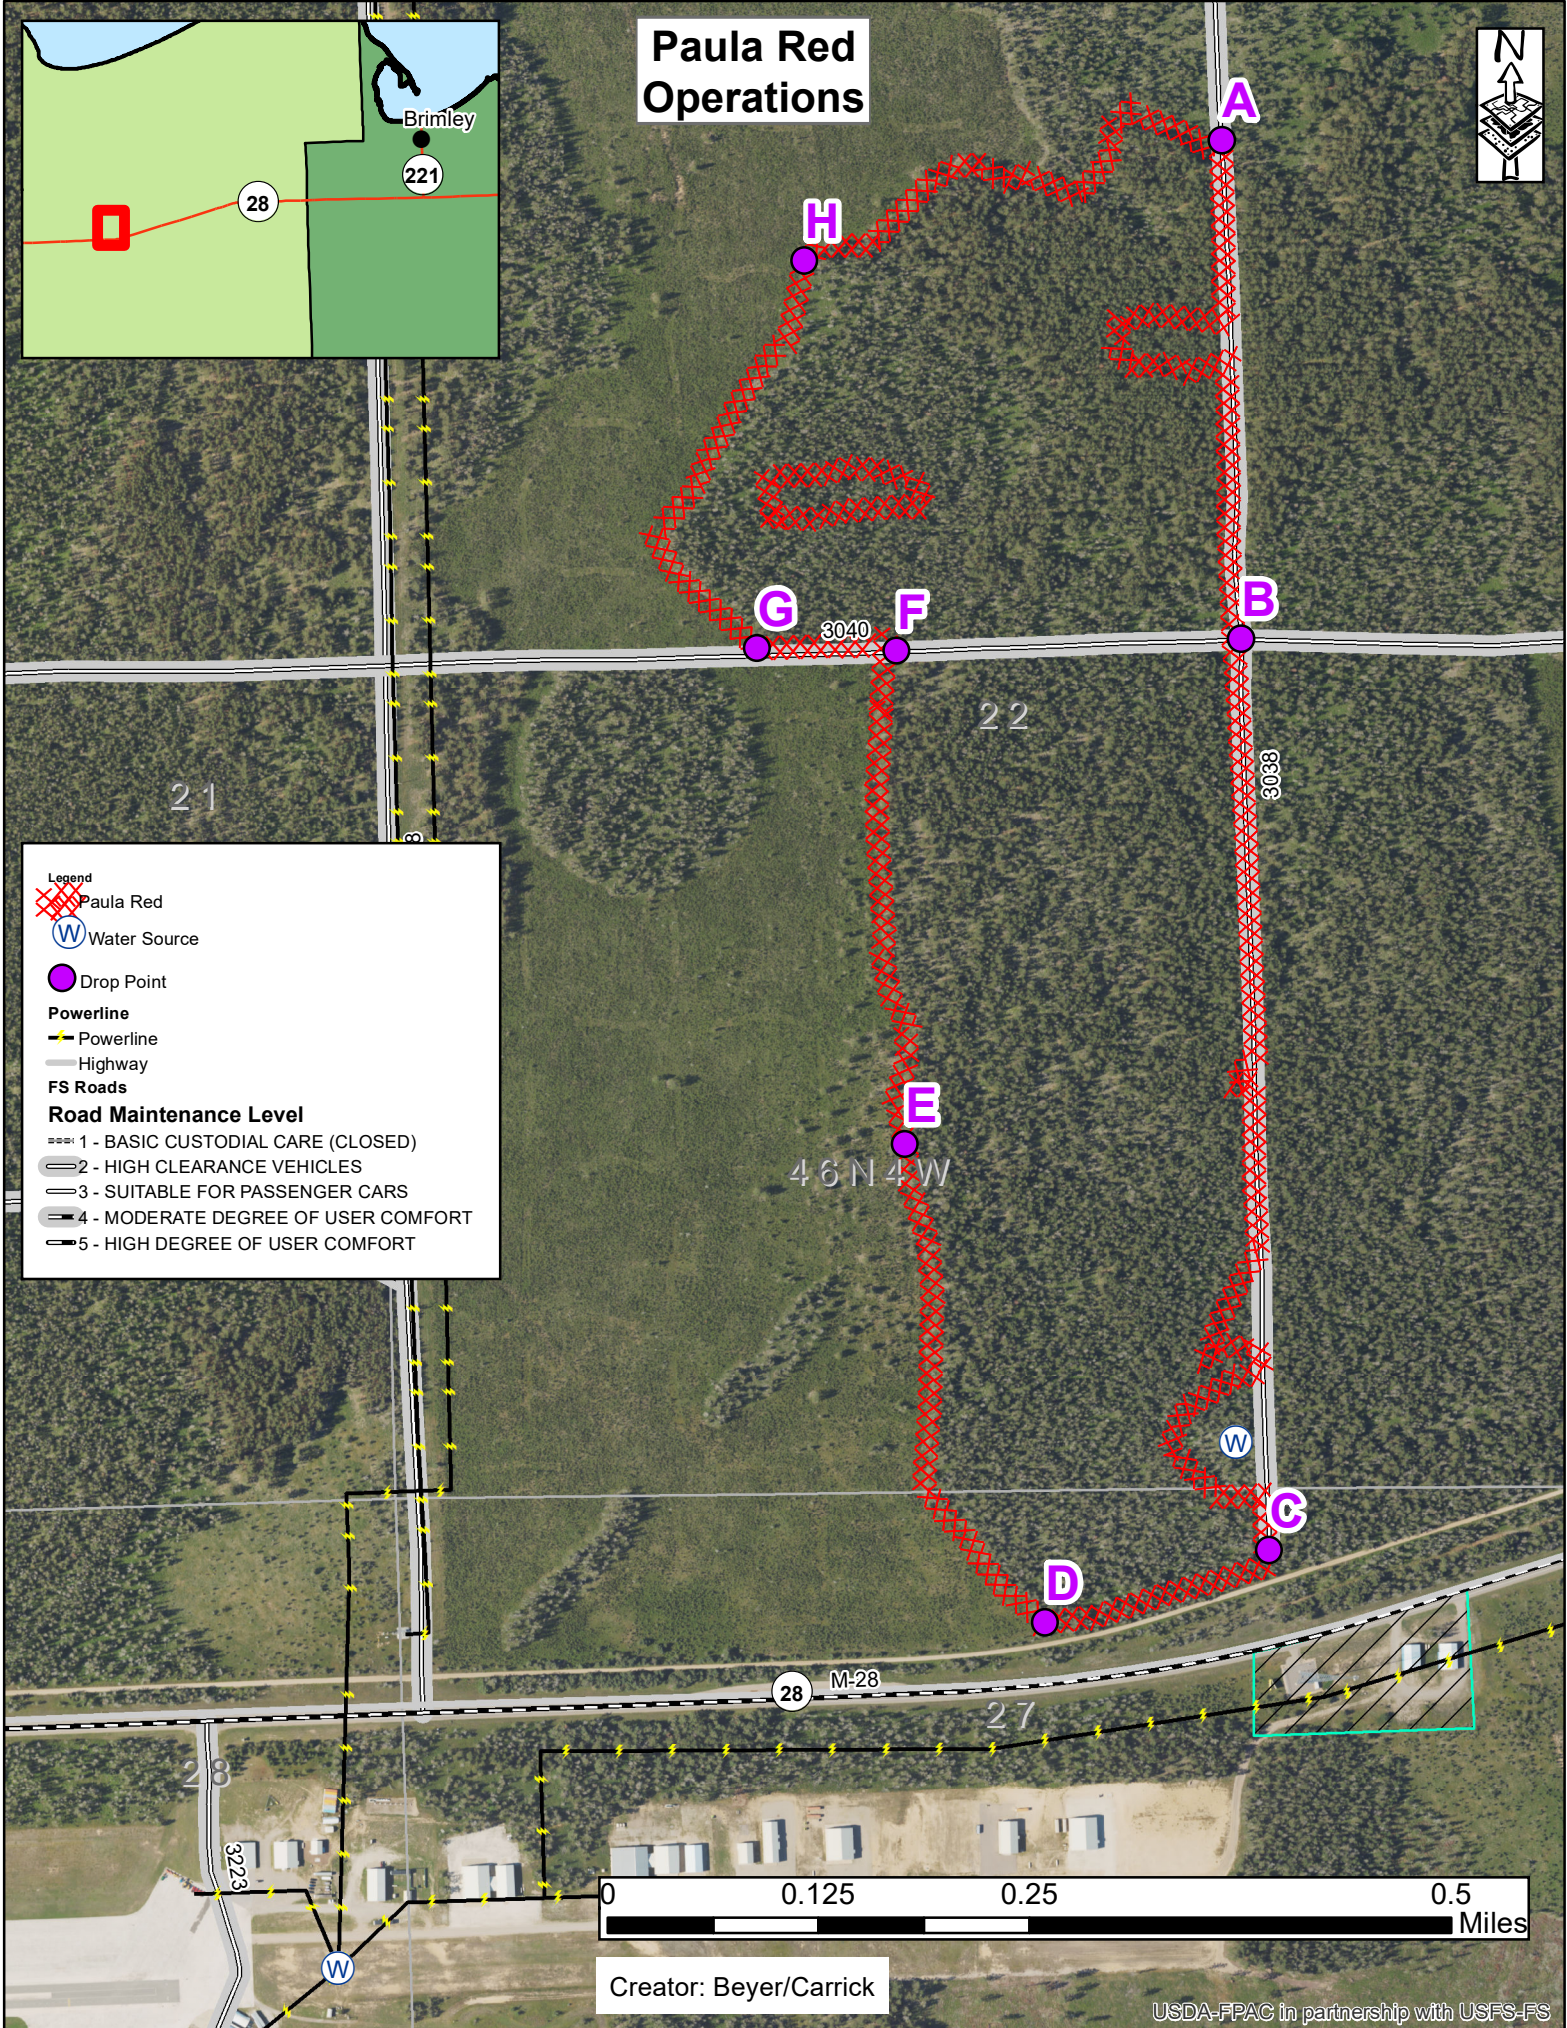

Paula Red Operations

Legend

- Paula Red
- Water Source
- Drop Point
- Powerline**
- Powerline
- Highway
- FS Roads**
- Road Maintenance Level**
- 1 - BASIC CUSTODIAL CARE (CLOSED)
- 2 - HIGH CLEARANCE VEHICLES
- 3 - SUITABLE FOR PASSENGER CARS
- 4 - MODERATE DEGREE OF USER COMFORT
- 5 - HIGH DEGREE OF USER COMFORT

Creator: Beyer/Carrick