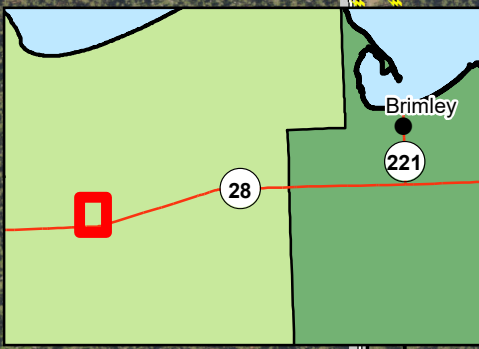

Paula Red Operations

Legend

- Paula Red
- Water Source
- Drop Point
- Powerline**
- Powerline
- Highway
- FS Roads**
- Road Maintenance Level**
- 1 - BASIC CUSTODIAL CARE (CLOSED)
- 2 - HIGH CLEARANCE VEHICLES
- 3 - SUITABLE FOR PASSENGER CARS
- 4 - MODERATE DEGREE OF USER COMFORT
- 5 - HIGH DEGREE OF USER COMFORT

Creator: Beyer/Carrick