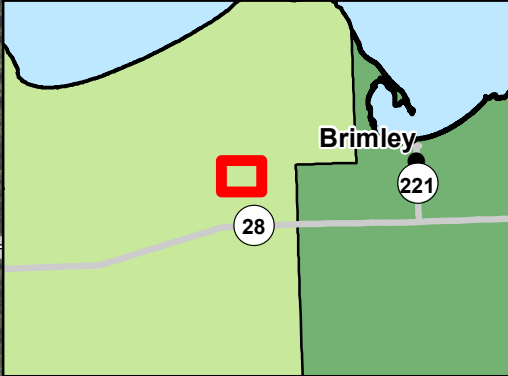

Bramley Operations

A

B

C

3681

3622

3594

3639

46 N 3 W

3753

03

3587A

Legend

- Bramley RX Burn
- Water Source

FS Roads

Road Maintenance Level