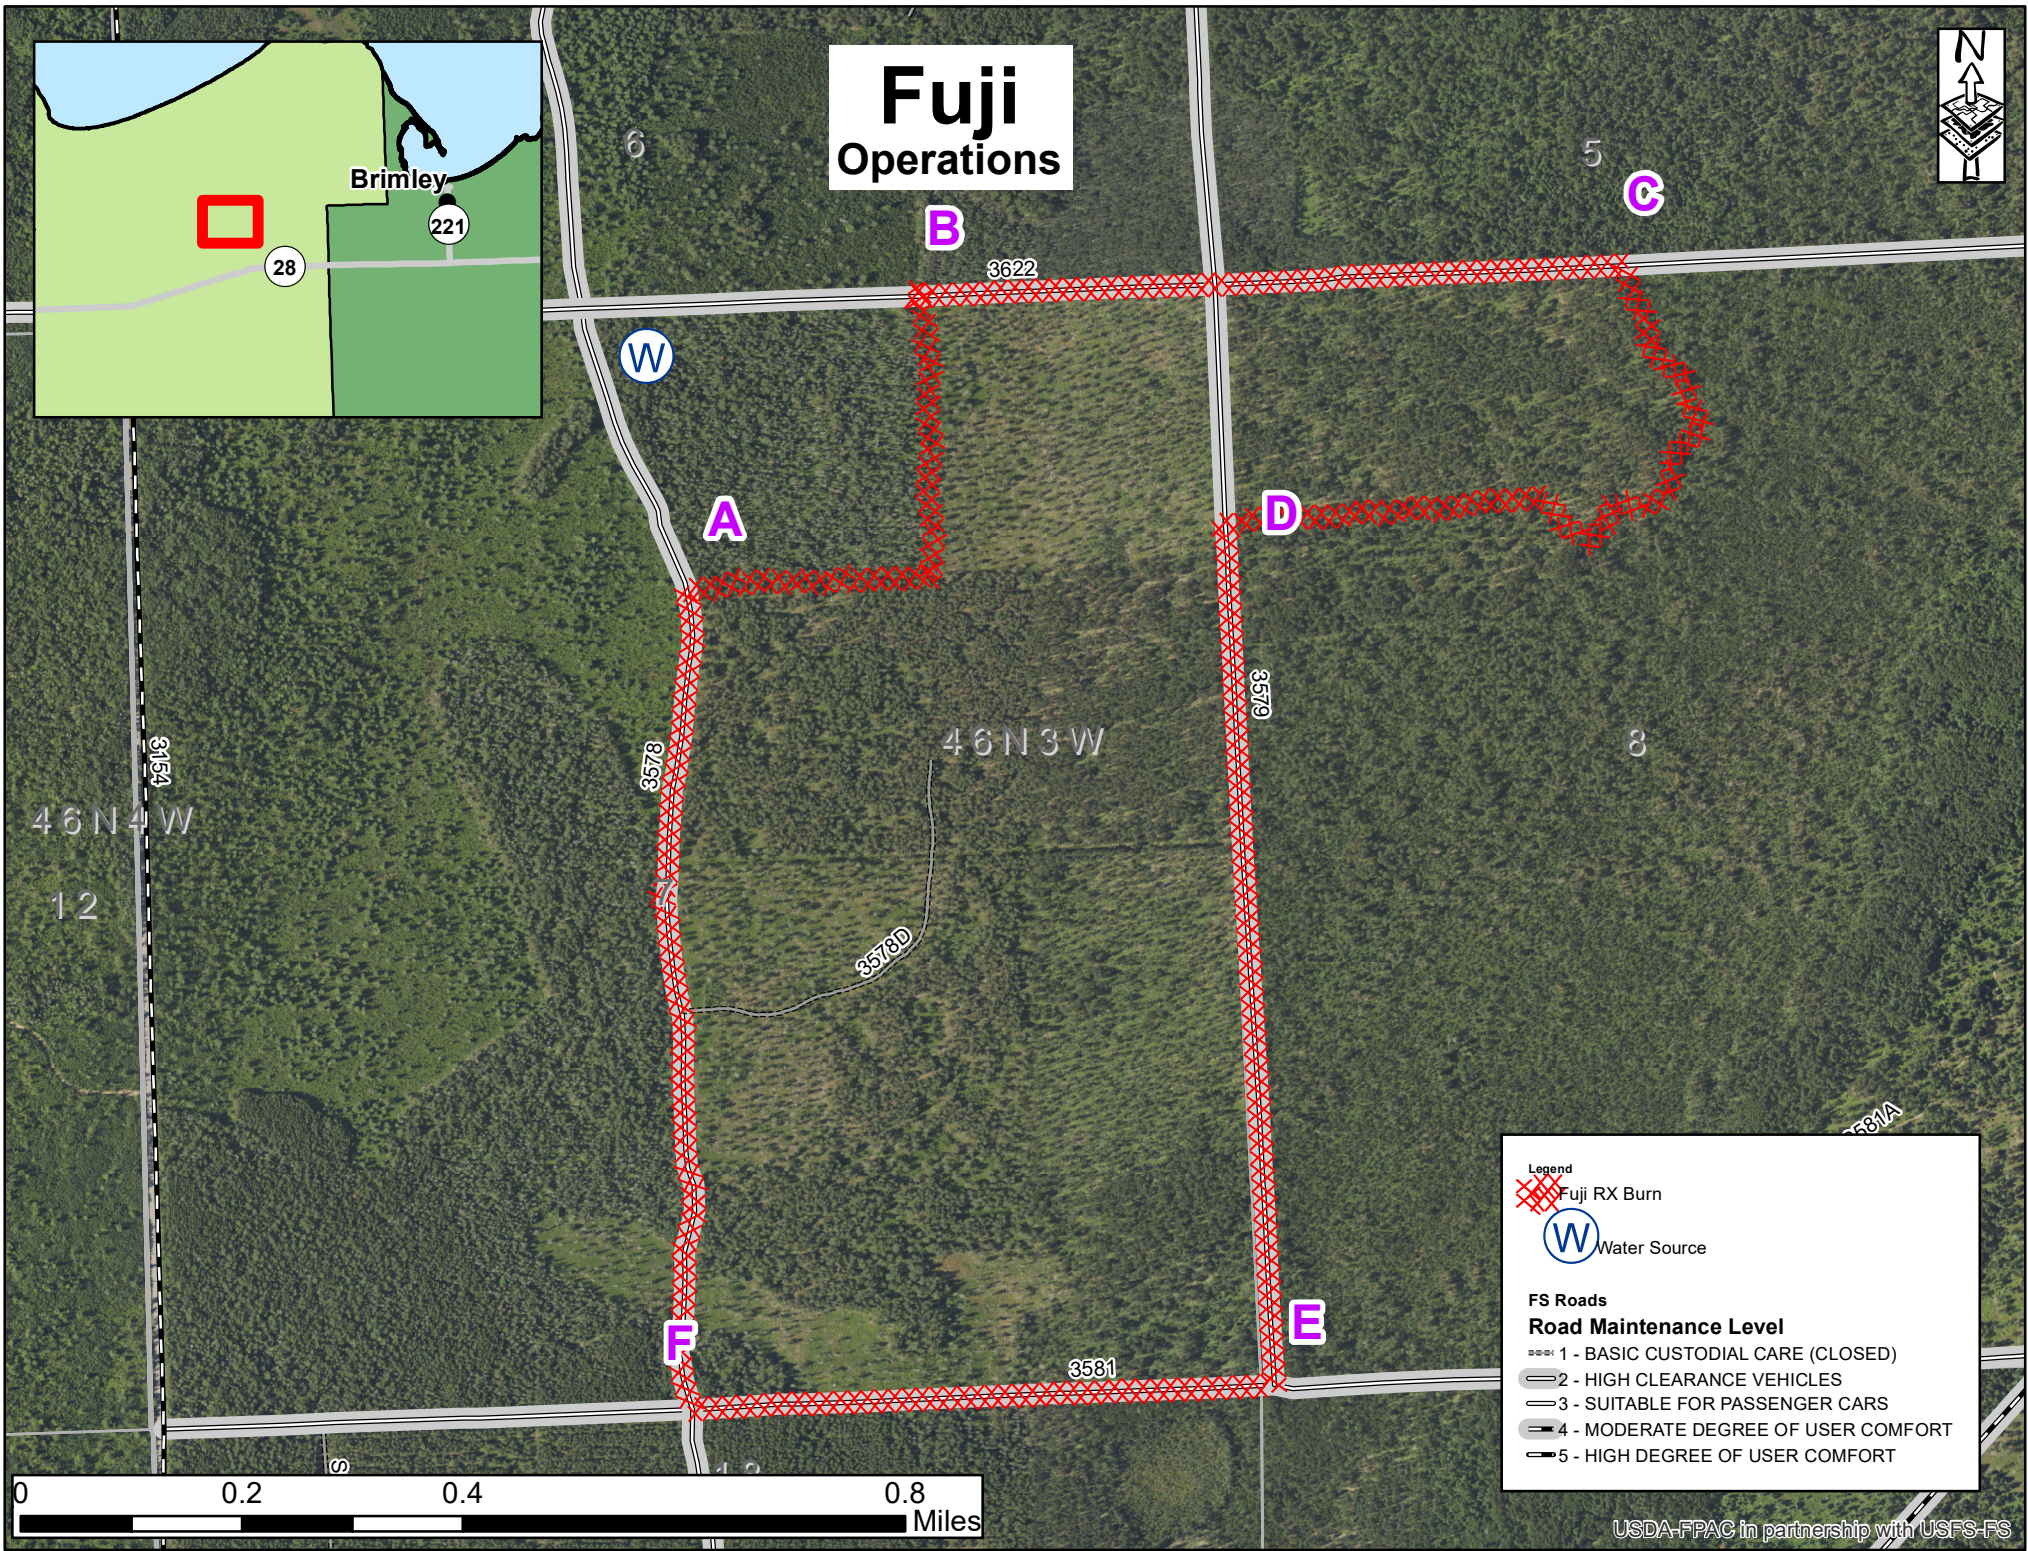

Fuji Operations

Legend

- Fuji RX Burn
- Water Source

FS Roads

Road Maintenance Level

- 1 - BASIC CUSTODIAL CARE (CLOSED)
- 2 - HIGH CLEARANCE VEHICLES
- 3 - SUITABLE FOR PASSENGER CARS
- 4 - MODERATE DEGREE OF USER COMFORT
- 5 - HIGH DEGREE OF USER COMFORT