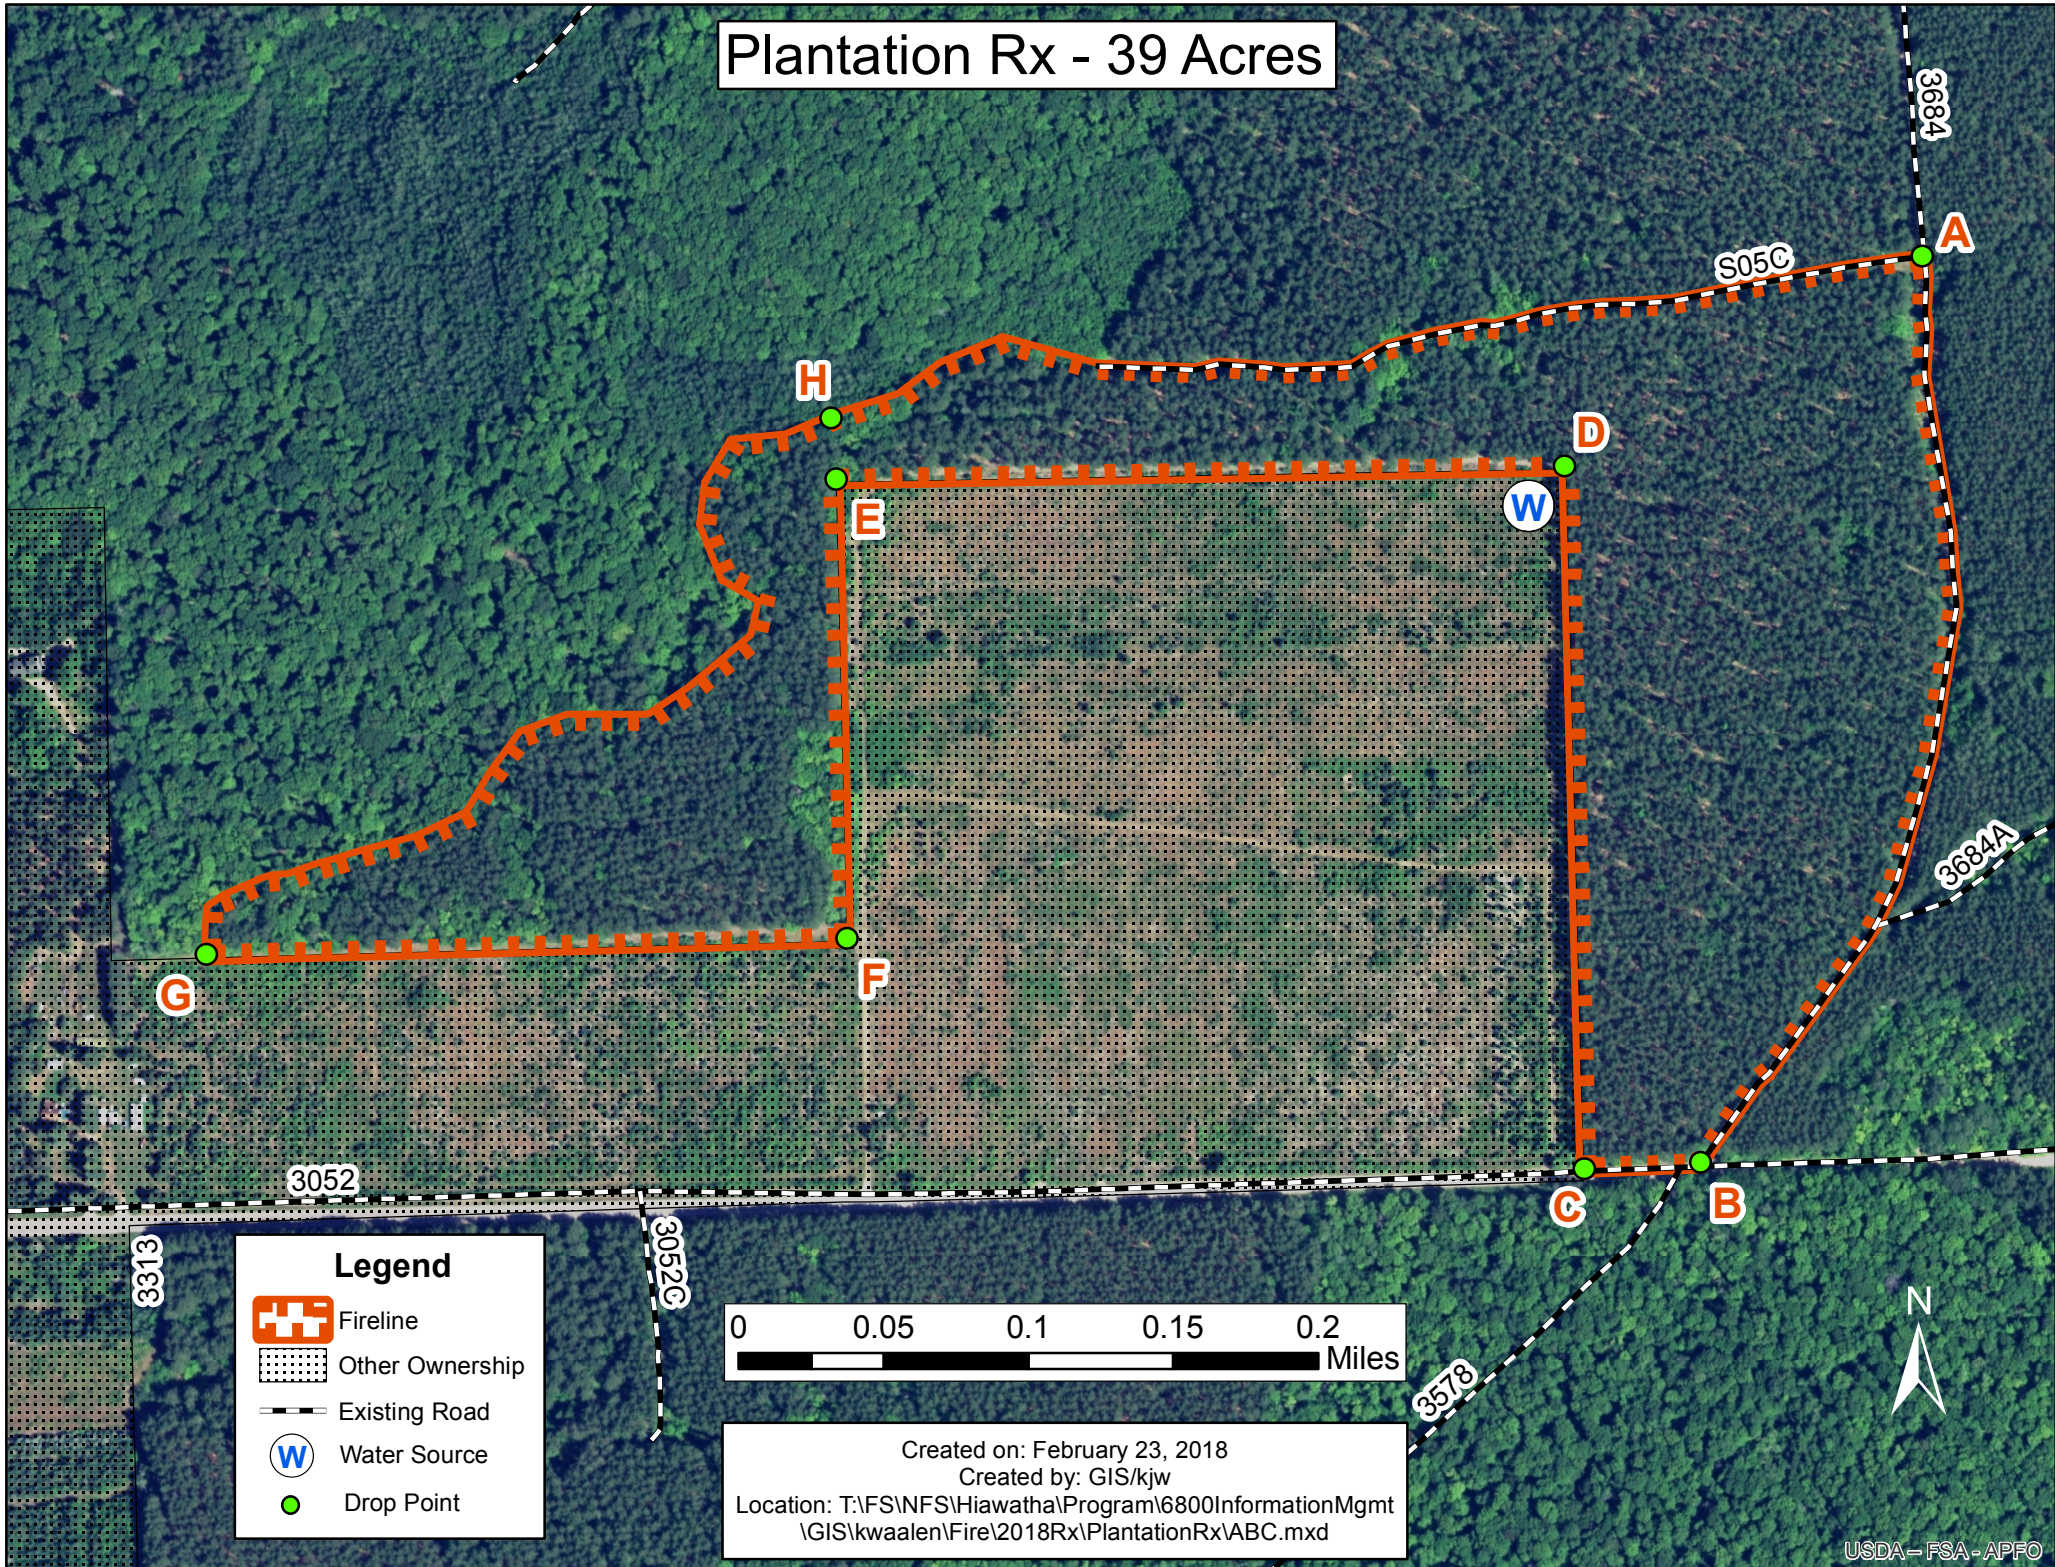

# Plantation Rx - 39 Acres

**Legend**

- Fireline
- Other Ownership
- Existing Road
- Water Source
- Drop Point

Created on: February 23, 2018  
Created by: GIS/kjw  
Location: T:\FS\NFS\Hiawatha\Program\6800InformationMgmt  
\GIS\kwaalen\Fire\2018Rx\PlantationRx\ABC.mxd