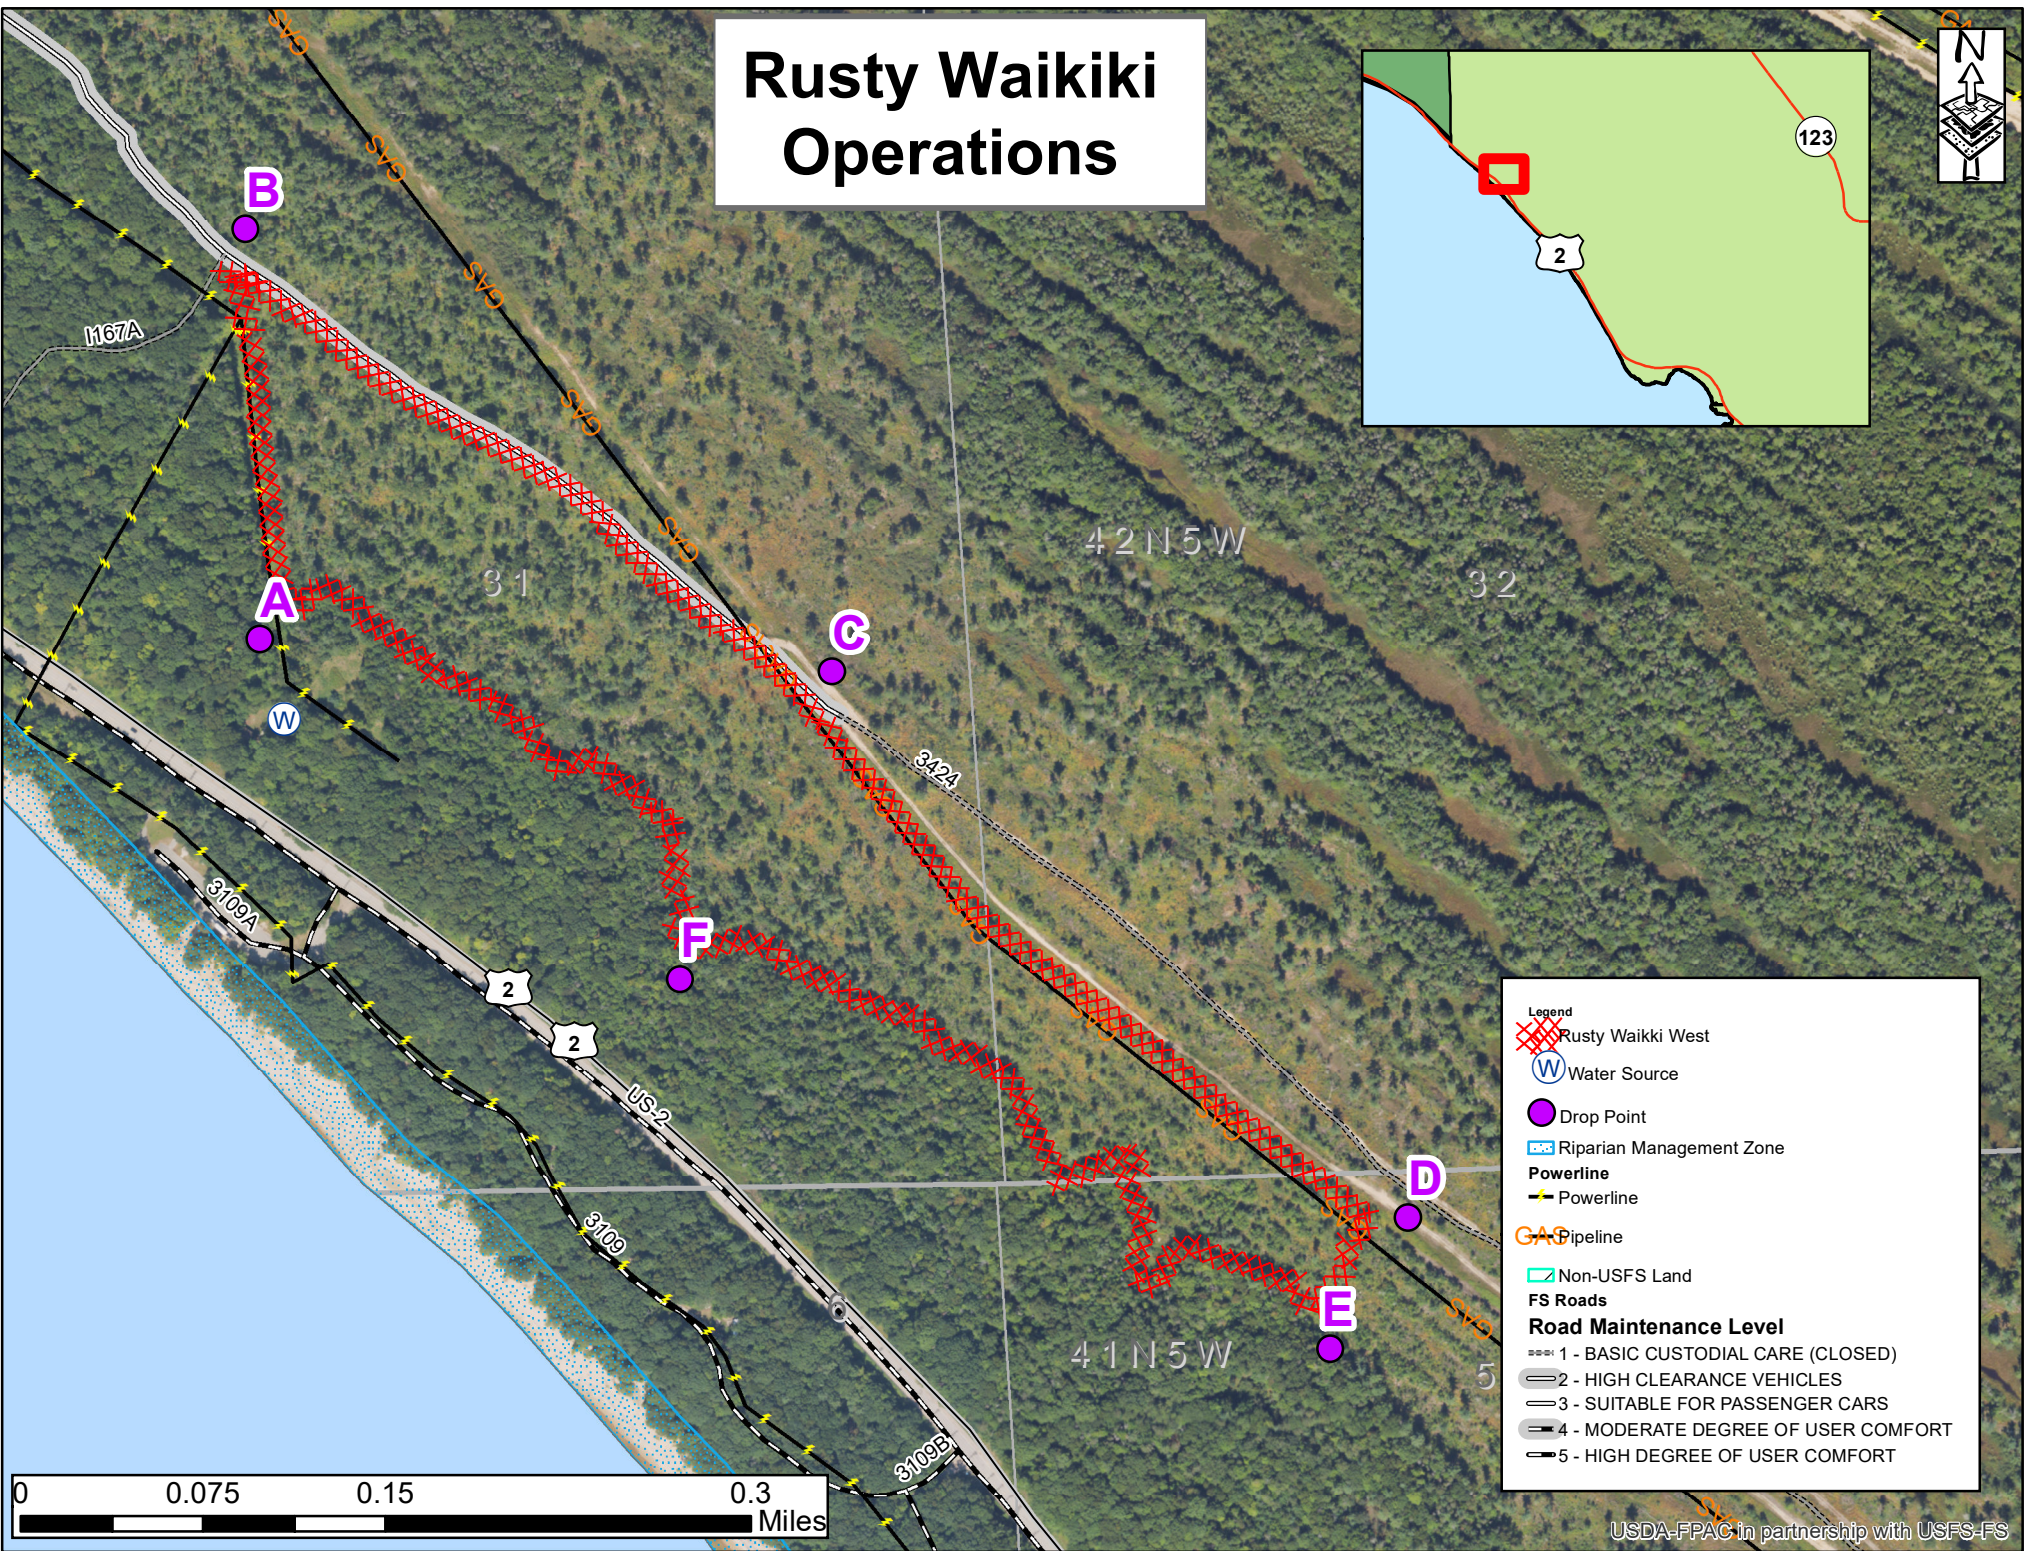

Rusty Waikiki Operations

Legend

- Rusty Waikiki West
- Water Source
- Drop Point
- Riparian Management Zone
- Powerline**
- Powerline
- Pipeline**
- GAS Pipeline
- Non-USFS Land
- FS Roads**
- Road Maintenance Level**
- 1 - BASIC CUSTODIAL CARE (CLOSED)
- 2 - HIGH CLEARANCE VEHICLES
- 3 - SUITABLE FOR PASSENGER CARS
- 4 - MODERATE DEGREE OF USER COMFORT
- 5 - HIGH DEGREE OF USER COMFORT