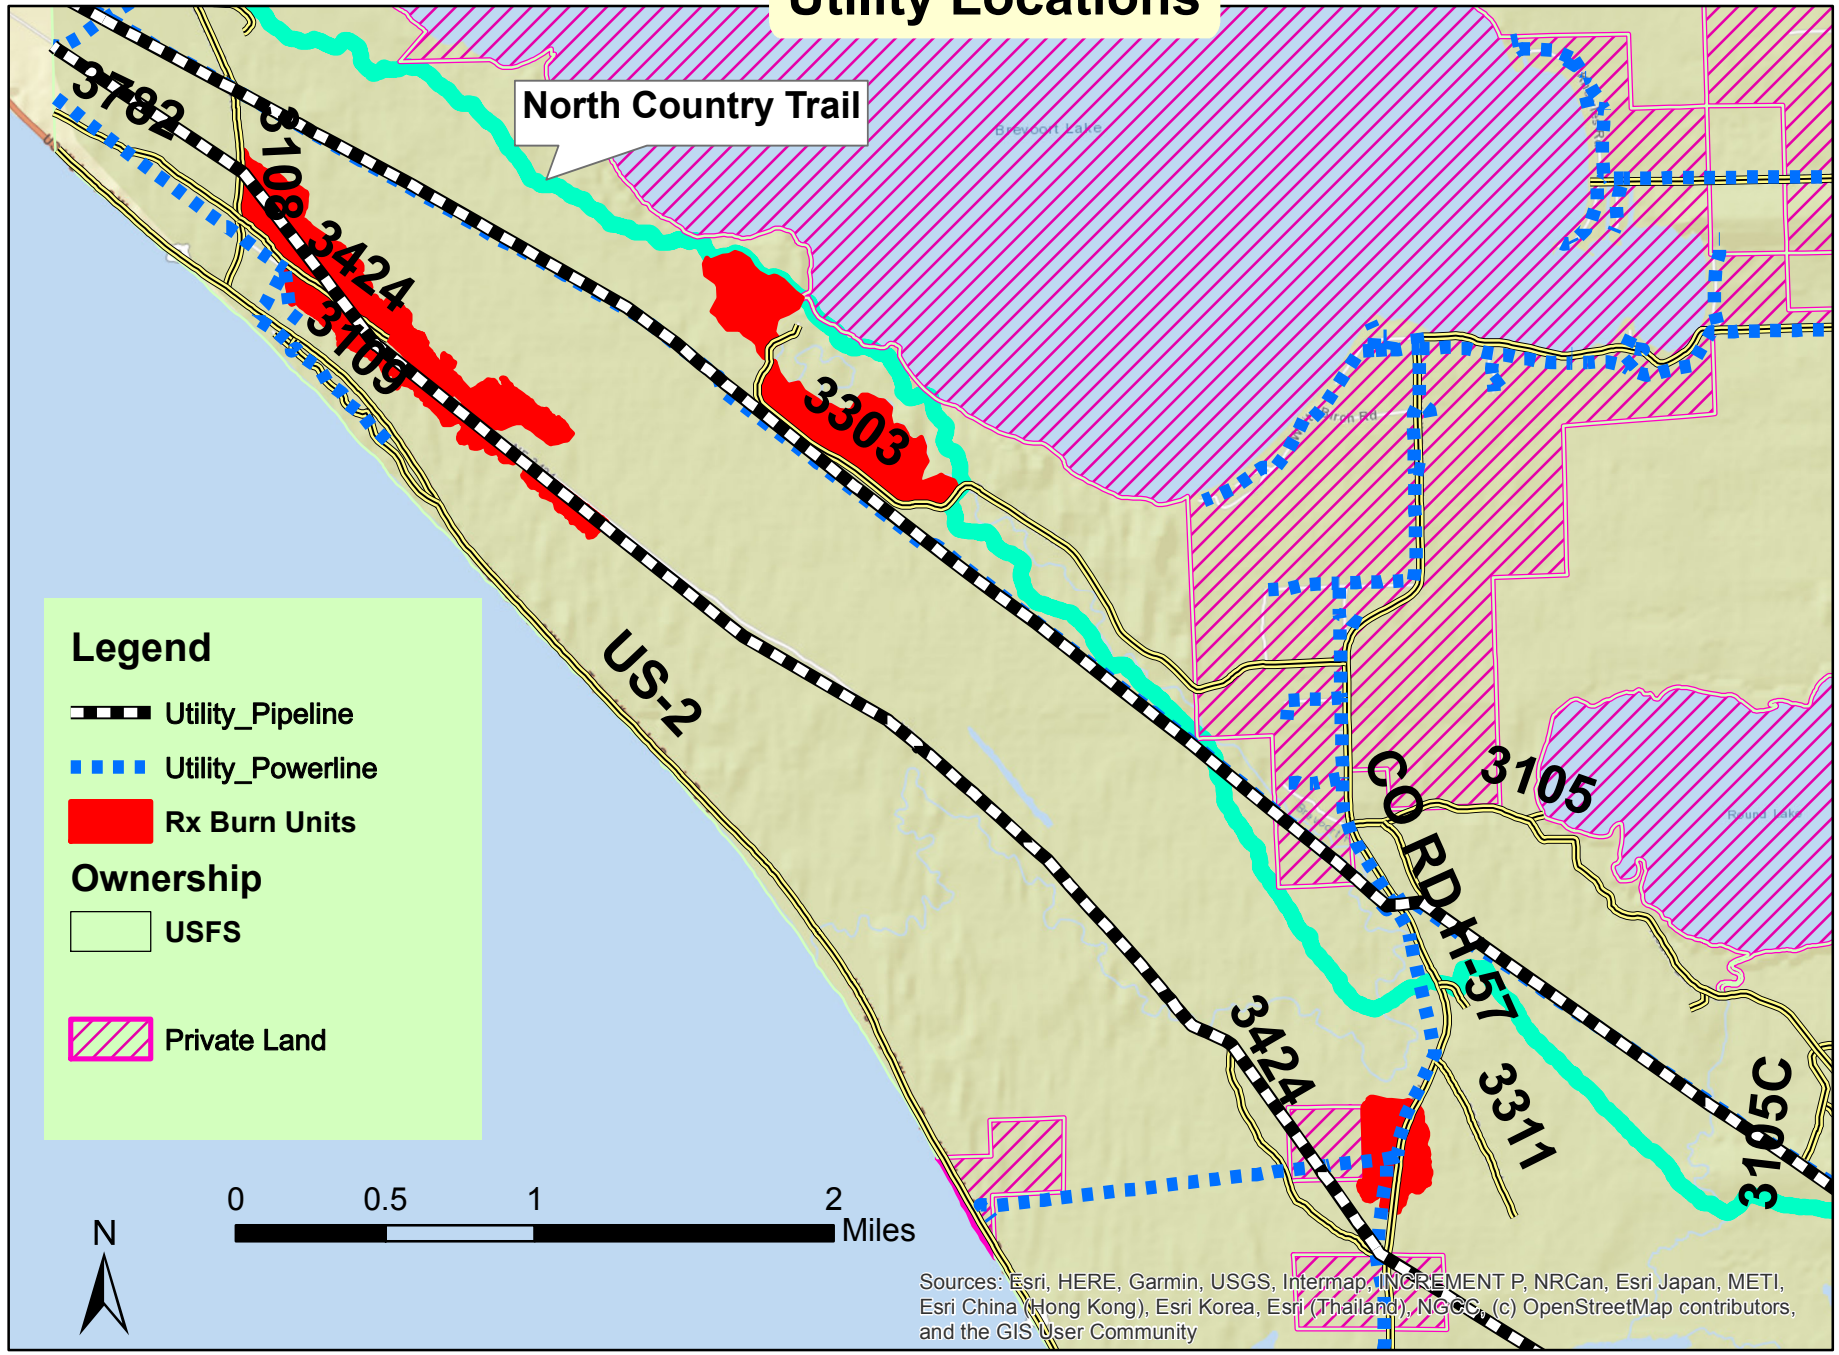

Rusty Waikiki Utility Locations

Sources: Esri, HERE, Garmin, USGS, Intermap, INCREMENT P, NRCan, Esri Japan, METI, Esri China (Hong Kong), Esri Korea, Esri (Thailand), NGCC, (c) OpenStreetMap contributors, and the GIS User Community