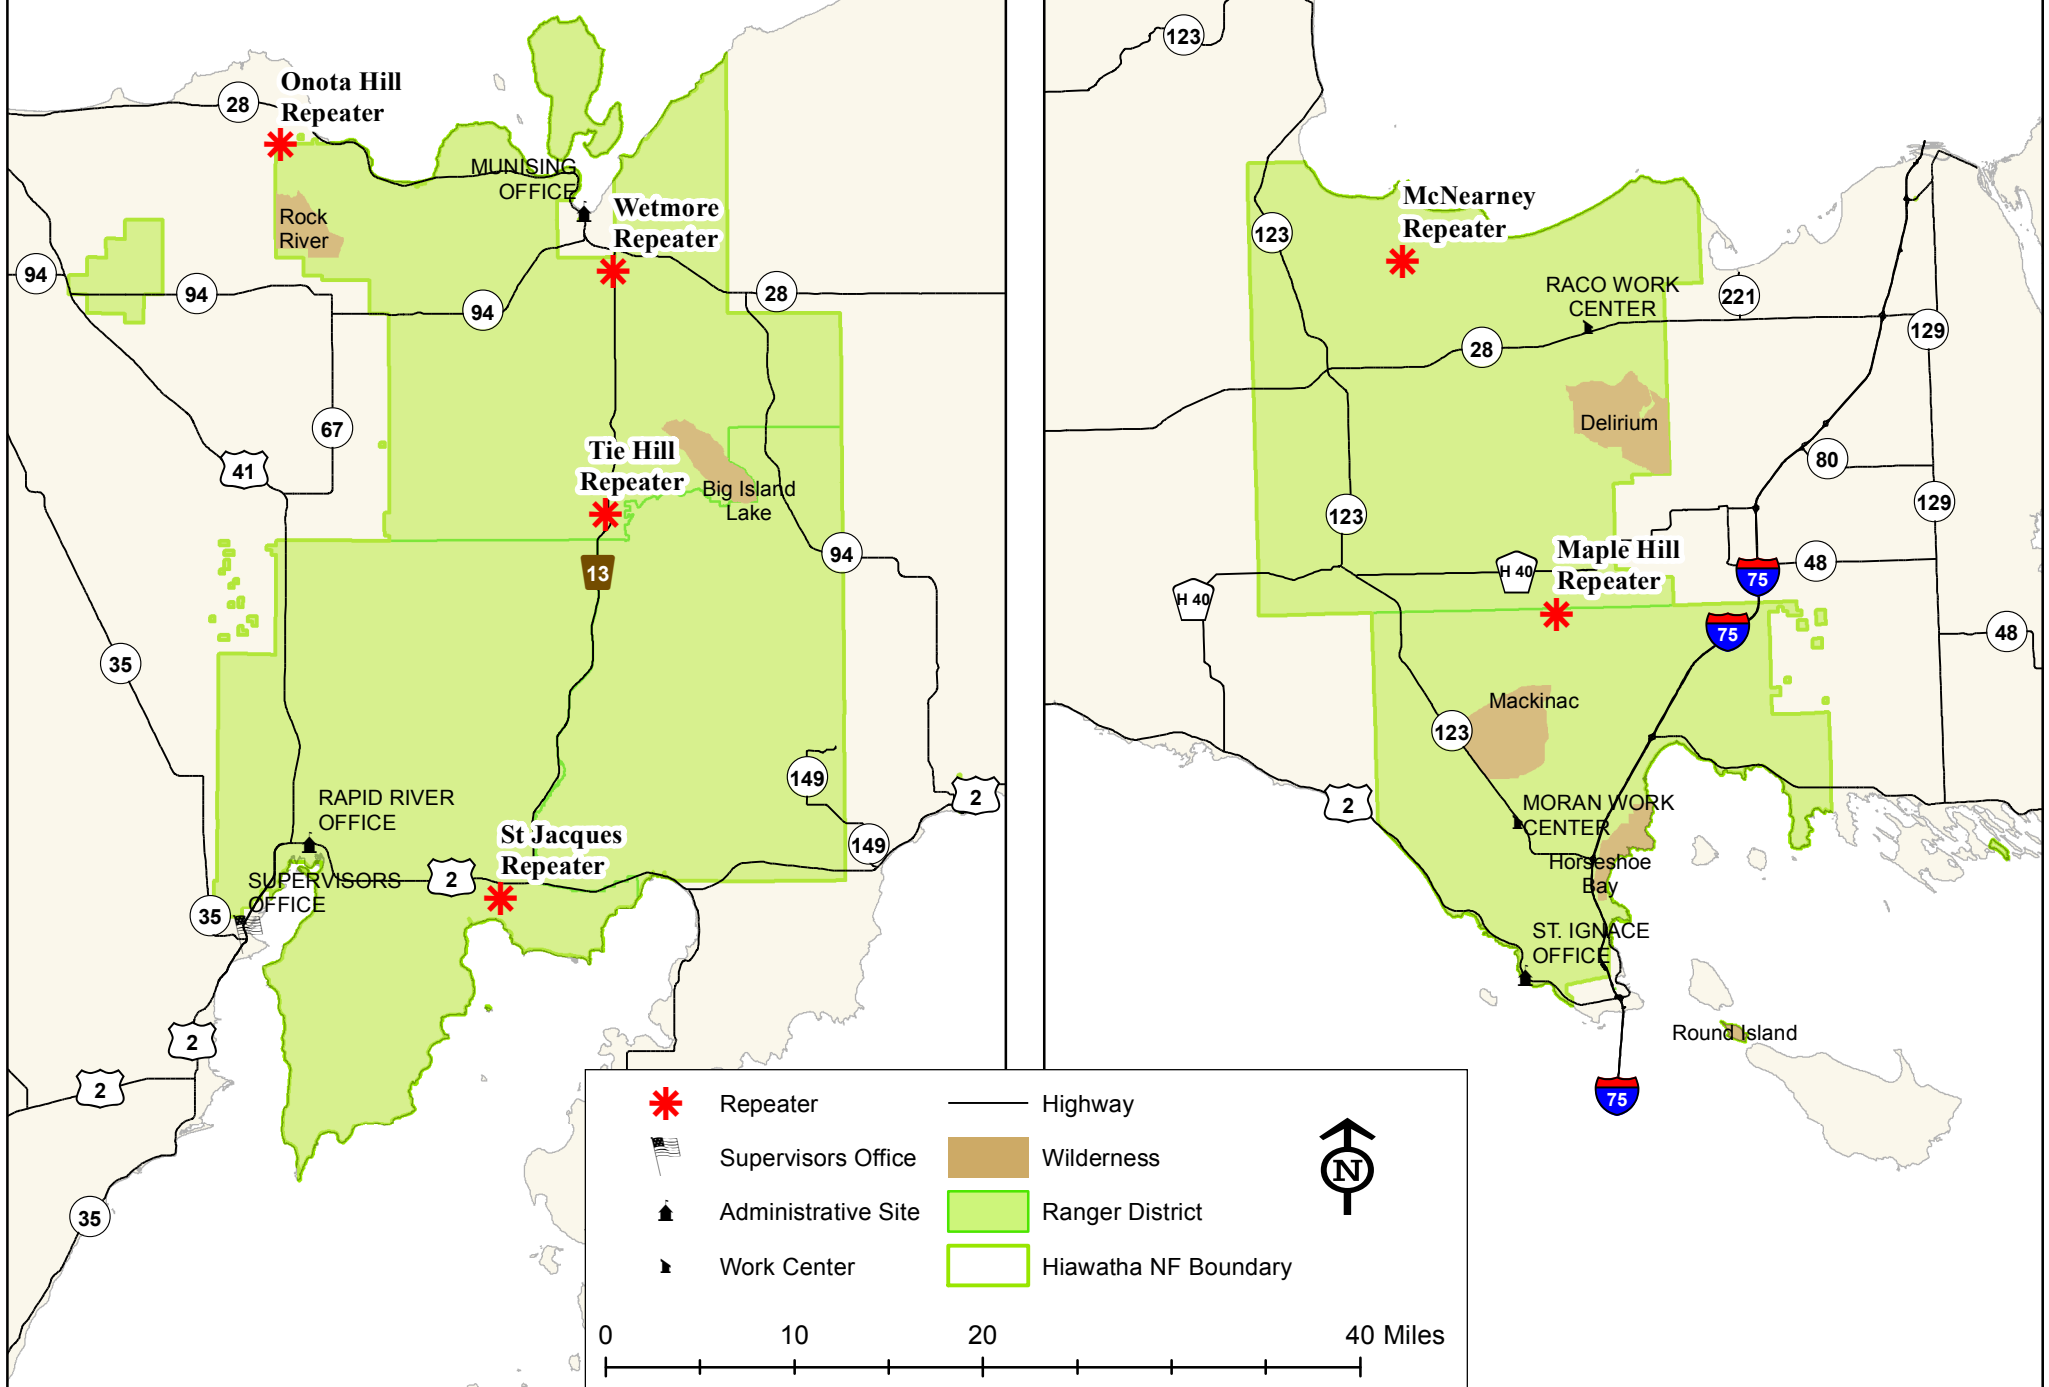

HIAWATHA NATIONAL FOREST RADIO REPEATER LOCATIONS

- | | | | |
|--|---------------------|--|----------------------|
| | Repeater | | Highway |
| | Supervisors Office | | Wilderness |
| | Administrative Site | | Ranger District |
| | Work Center | | Hiawatha NF Boundary |

0 10 20 40 Miles