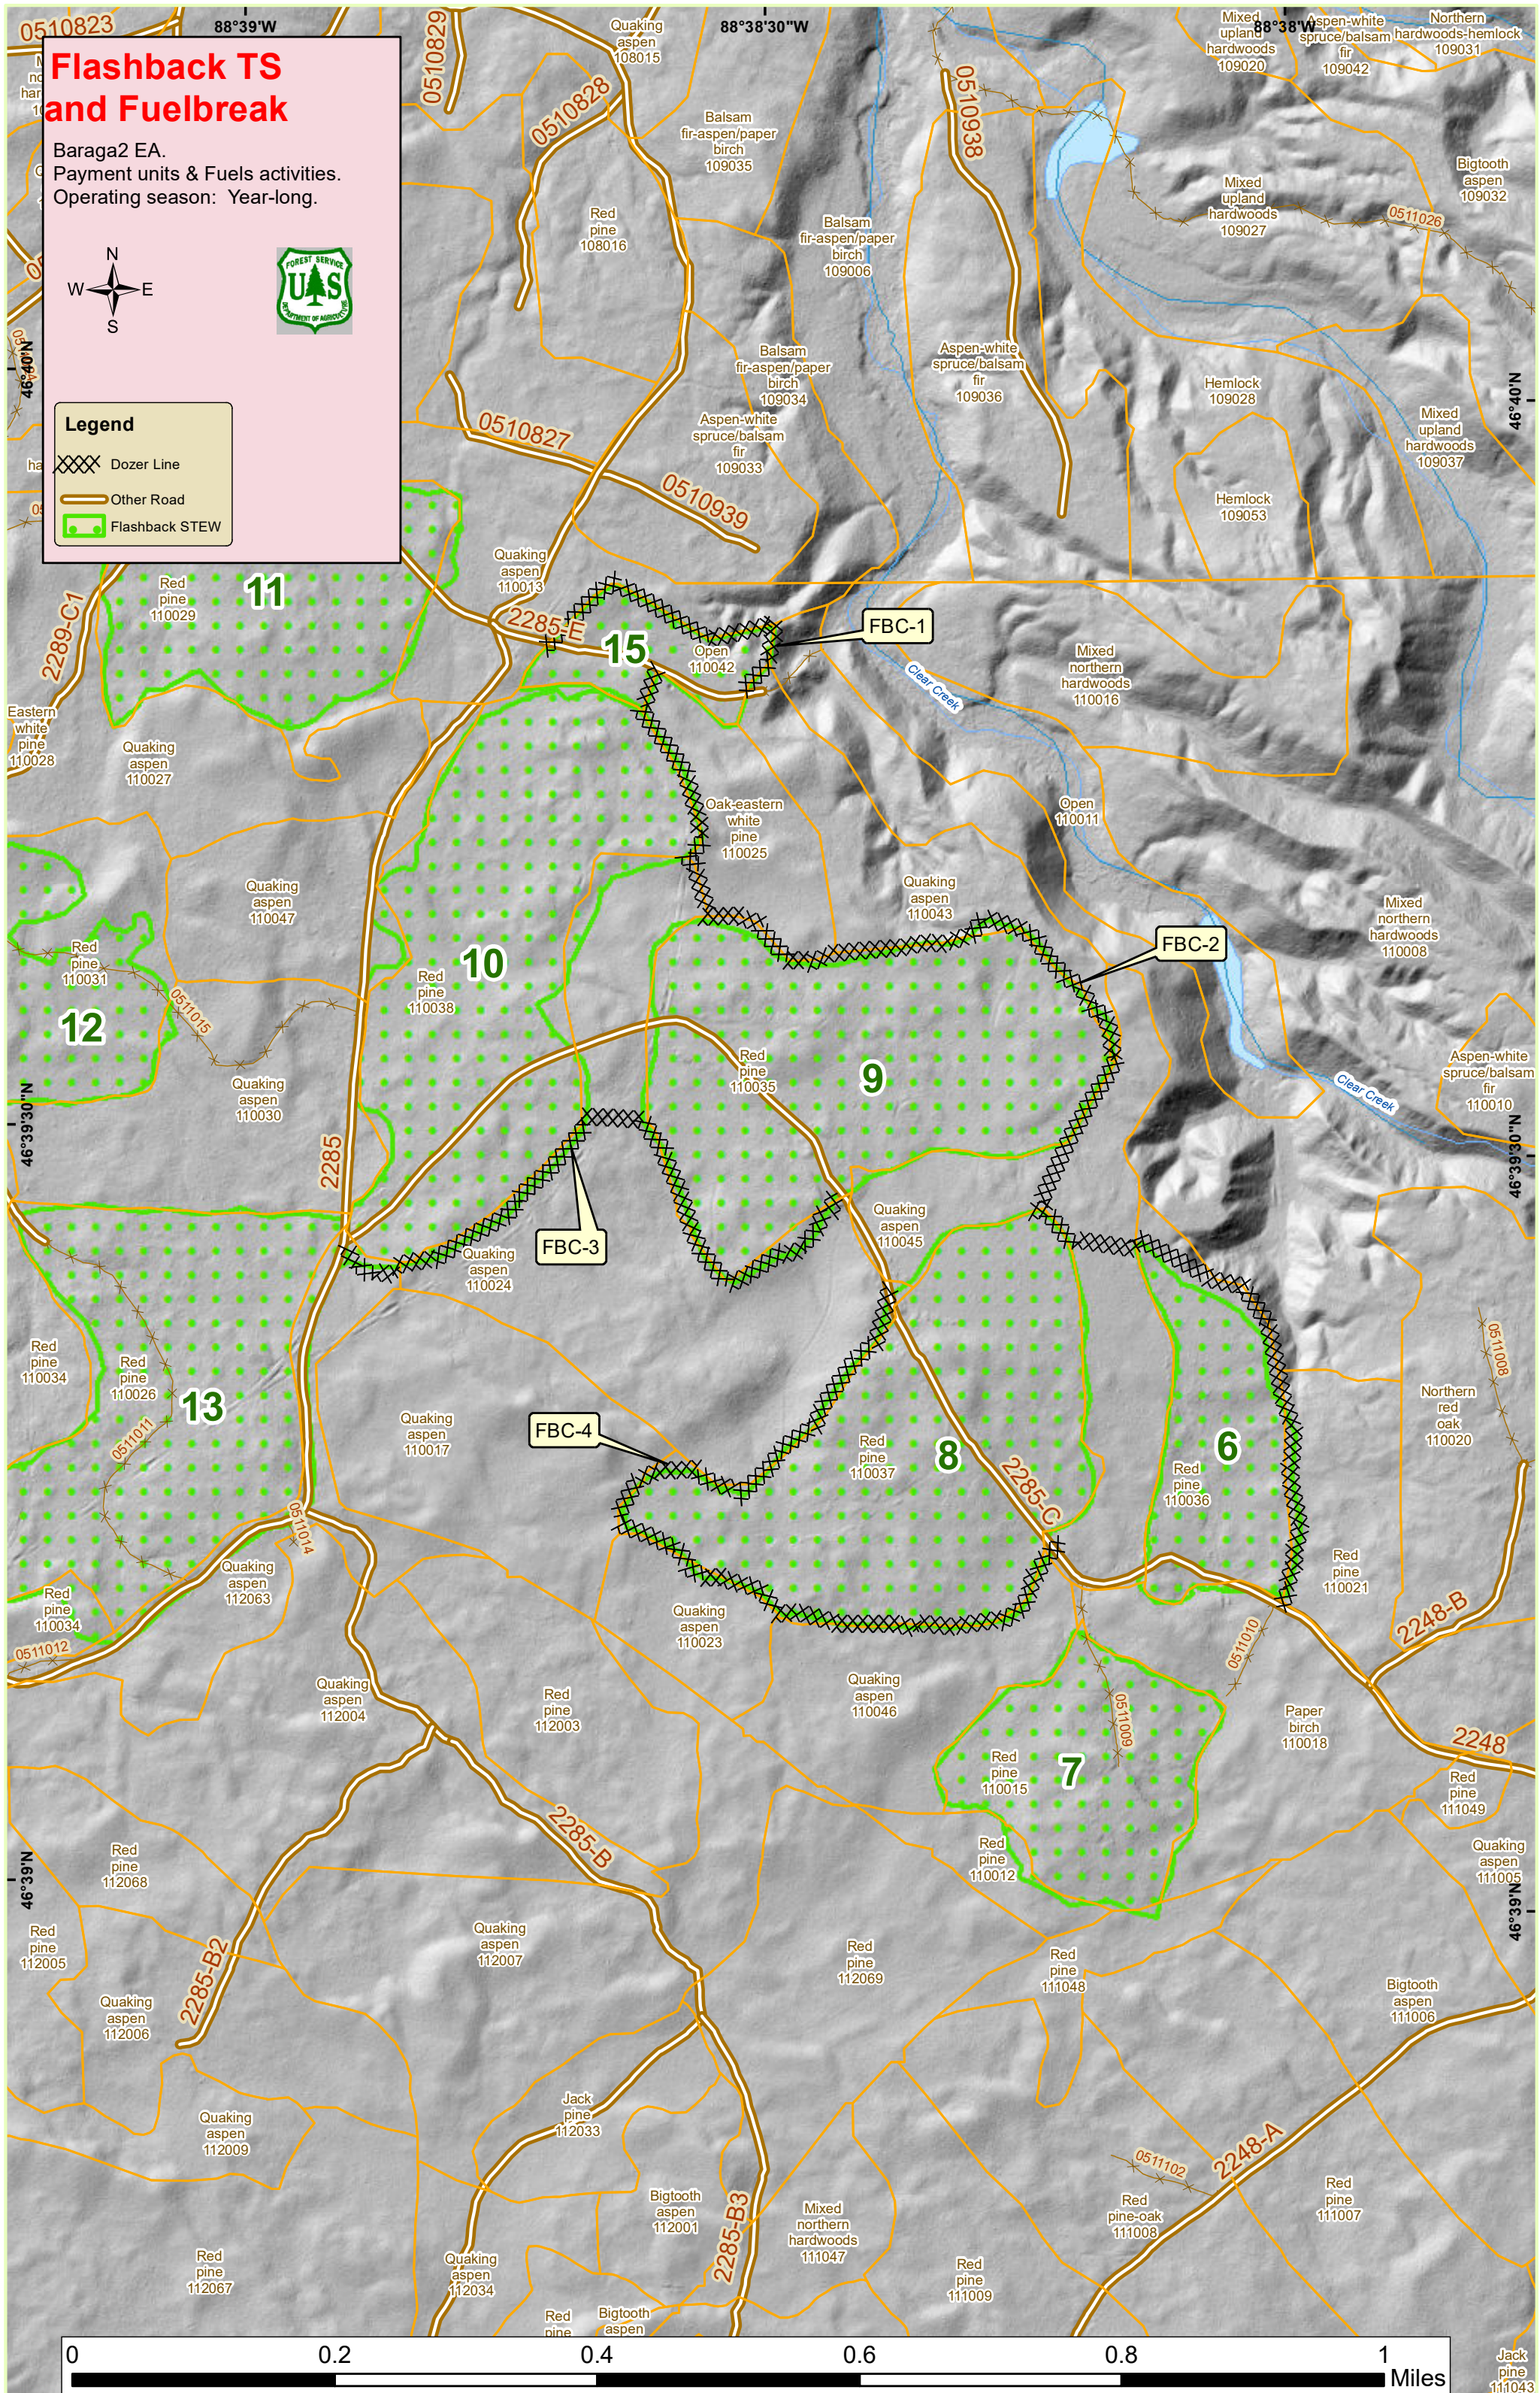

# Flashback TS and Fuelbreak

Baraga2 EA.  
Payment units & Fuels activities.  
Operating season: Year-long.

## Legend

XXXXX Dozer Line

— Other Road

Flashback STEW

Jack pine 111043