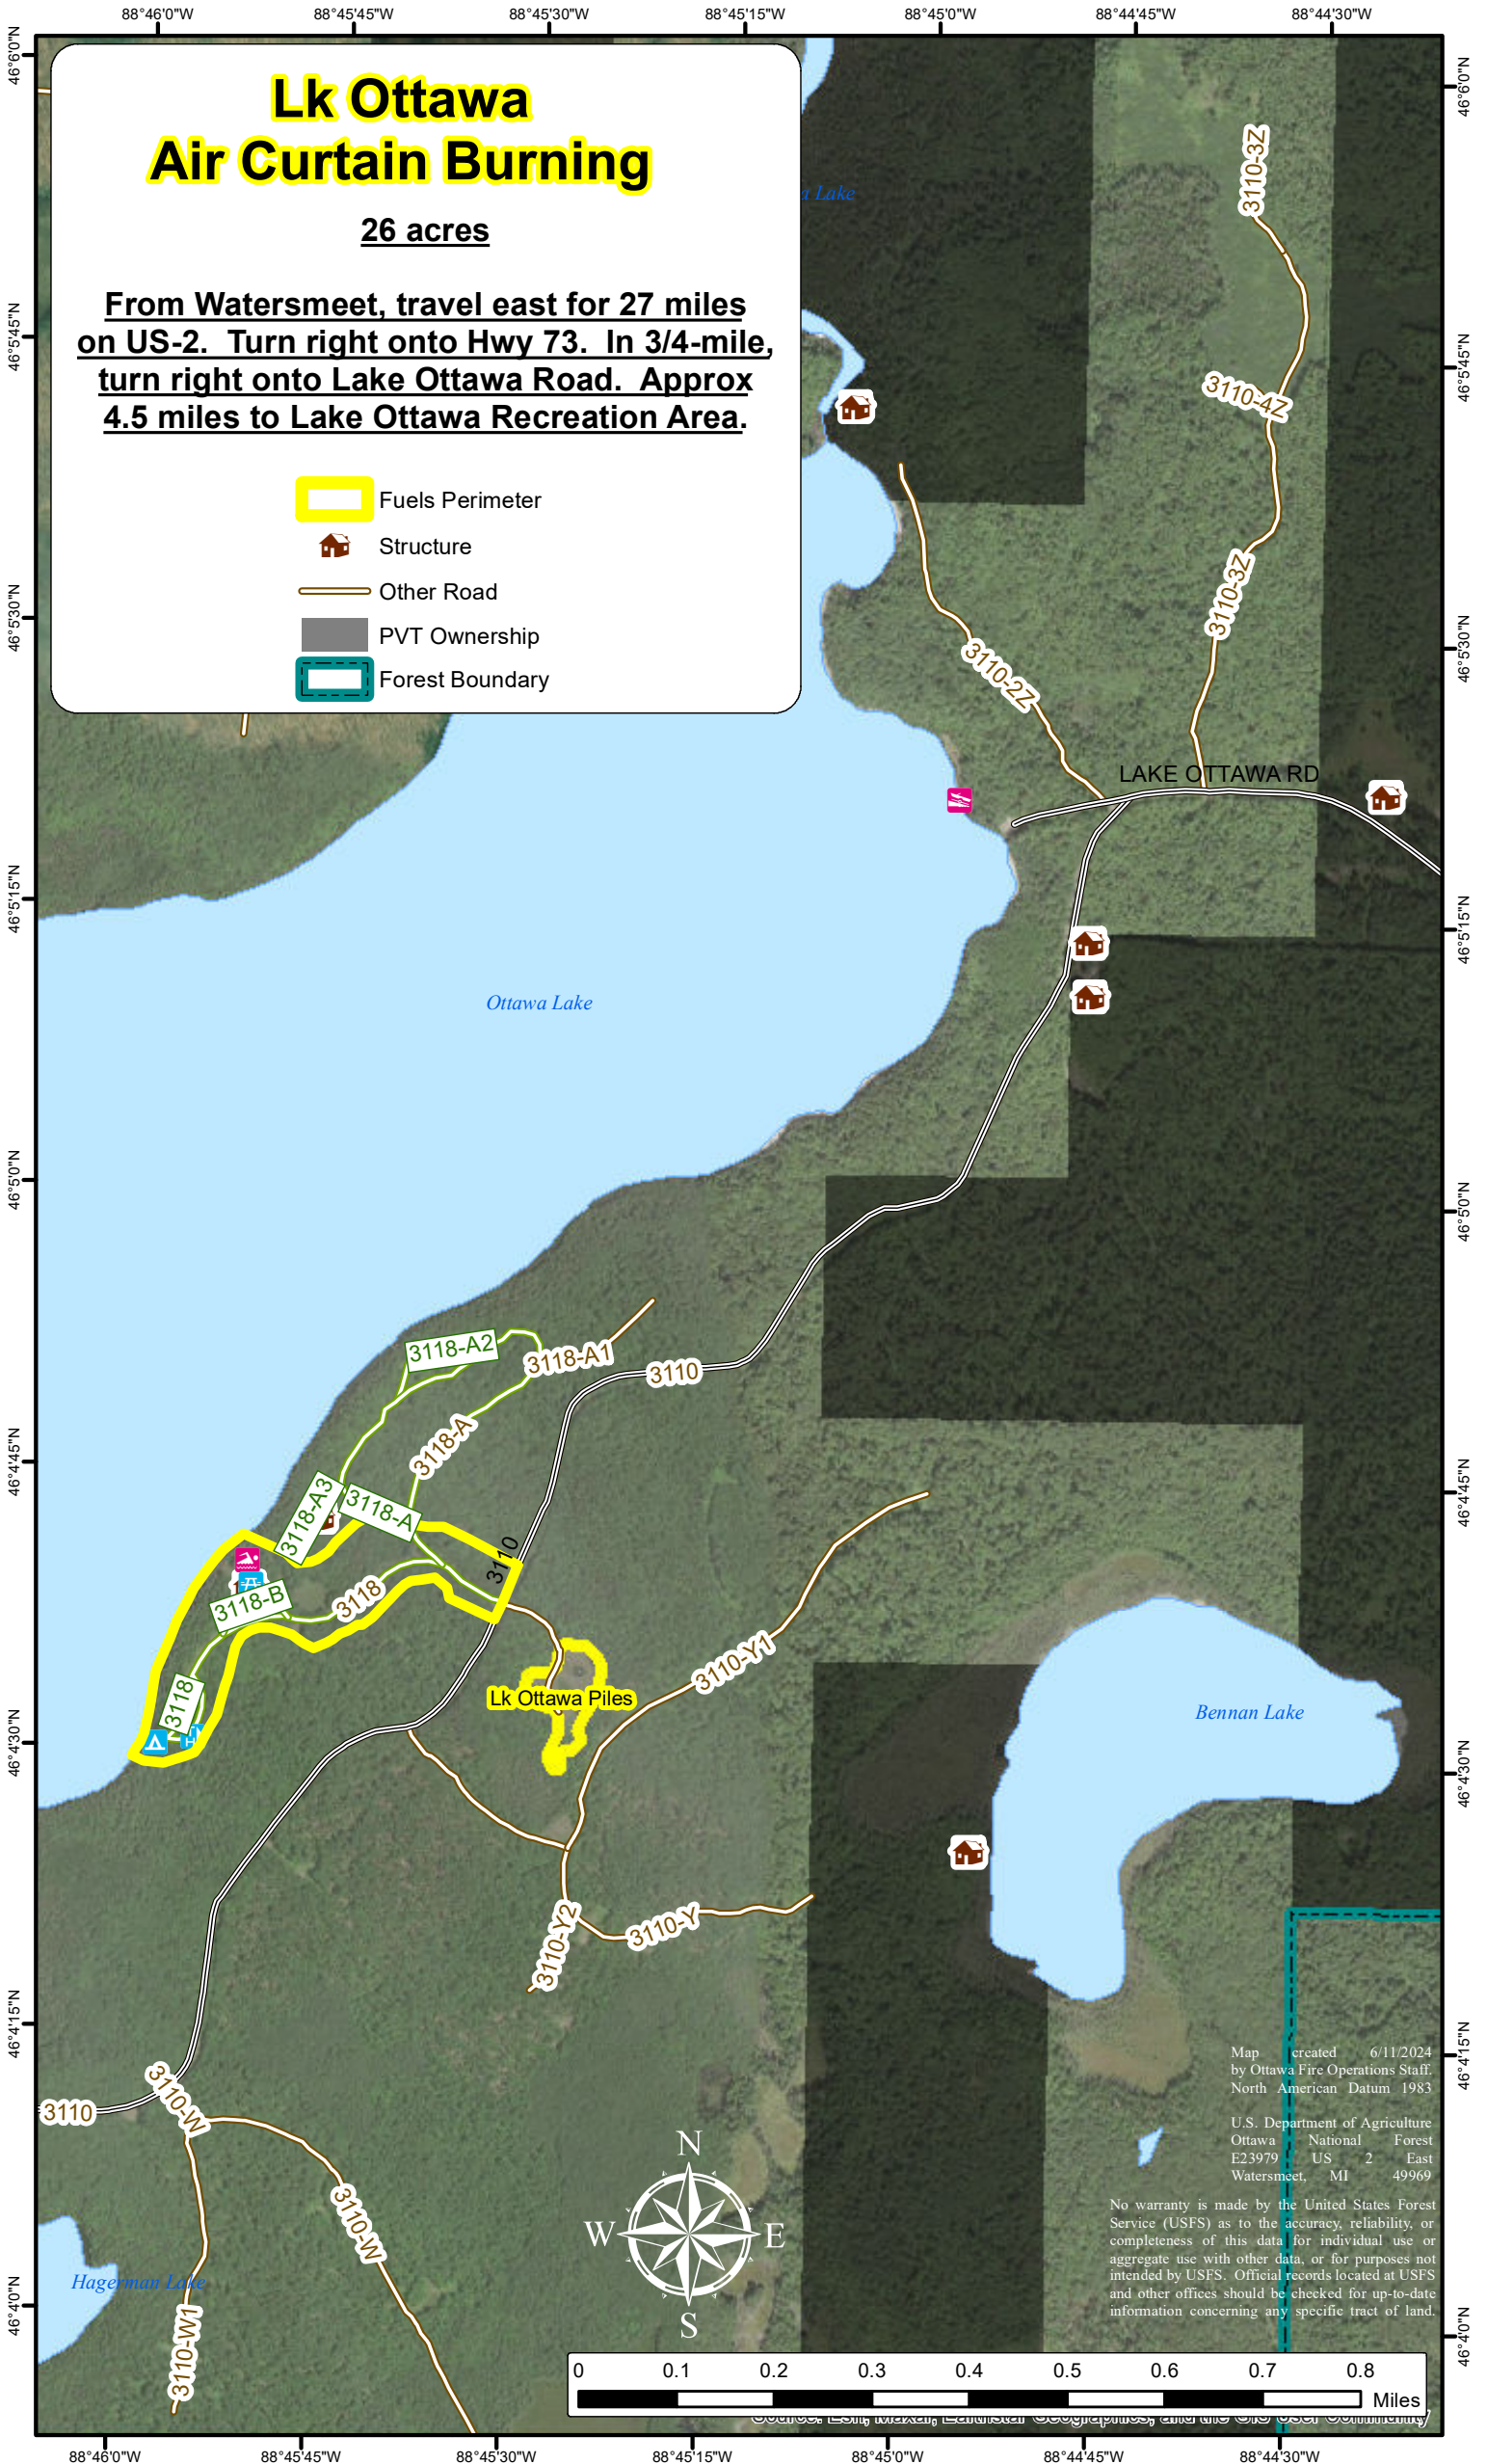

Lk Ottawa Air Curtain Burning

26 acres

From Watersmeet, travel east for 27 miles on US-2. Turn right onto Hwy 73. In 3/4-mile, turn right onto Lake Ottawa Road. Approx 4.5 miles to Lake Ottawa Recreation Area.

-  Fuels Perimeter
-  Structure
-  Other Road
-  PVT Ownership
-  Forest Boundary

Map created 6/11/2024
by Ottawa Fire Operations Staff,
North American Datum 1983

U.S. Department of Agriculture
Ottawa National Forest
E23979 US 2 East
Watersmeet, MI 49969