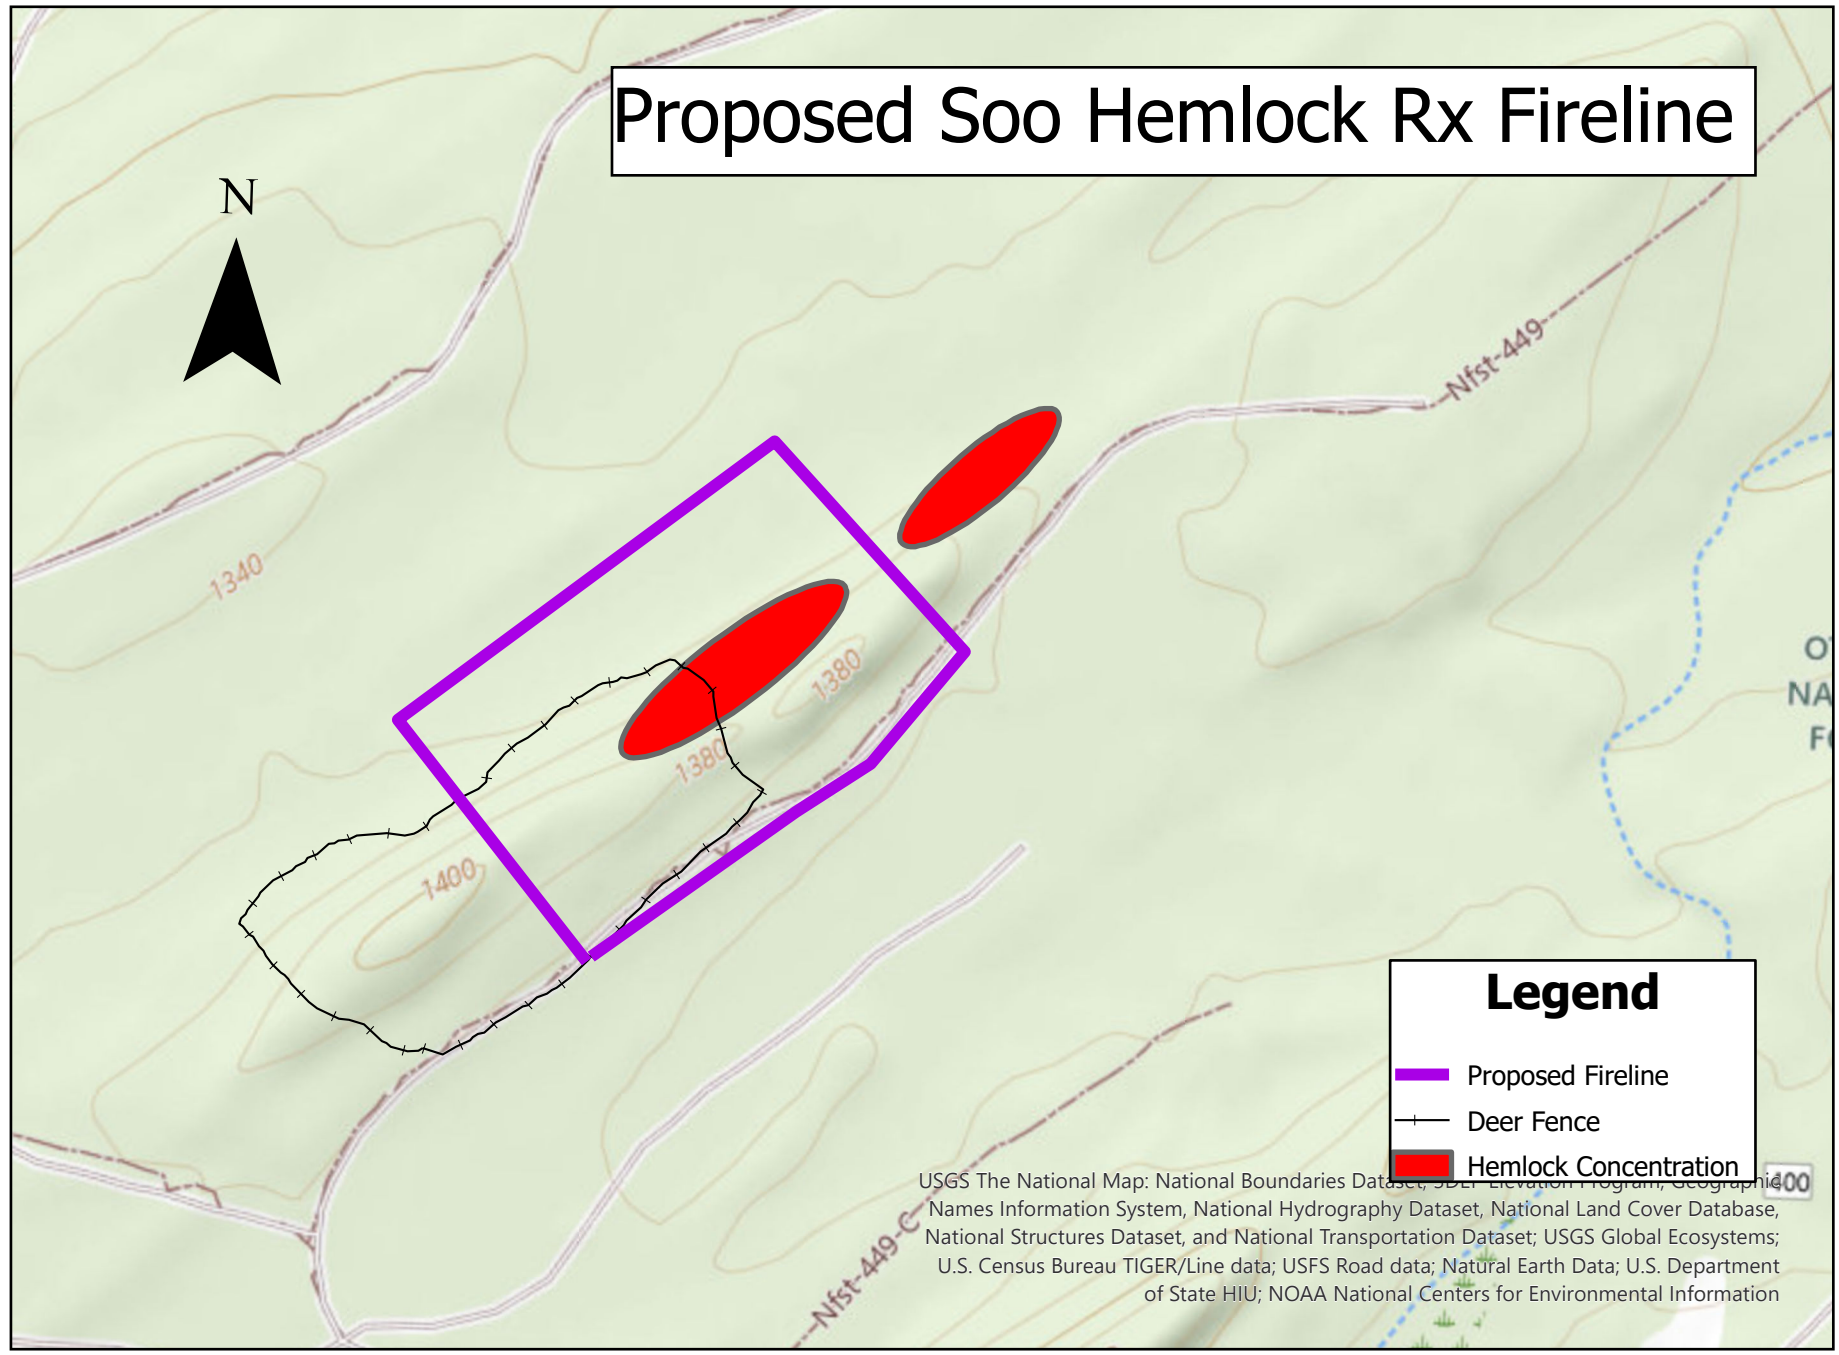

Proposed Soo Hemlock Rx Fireline

Legend

- Proposed Fireline
- Deer Fence
- Hemlock Concentration

USGS The National Map: National Boundaries Dataset, 30m Elevation Program, Geographic Names Information System, National Hydrography Dataset, National Land Cover Database, National Structures Dataset, and National Transportation Dataset; USGS Global Ecosystems; U.S. Census Bureau TIGER/Line data; USFS Road data; Natural Earth Data; U.S. Department of State HIU; NOAA National Centers for Environmental Information