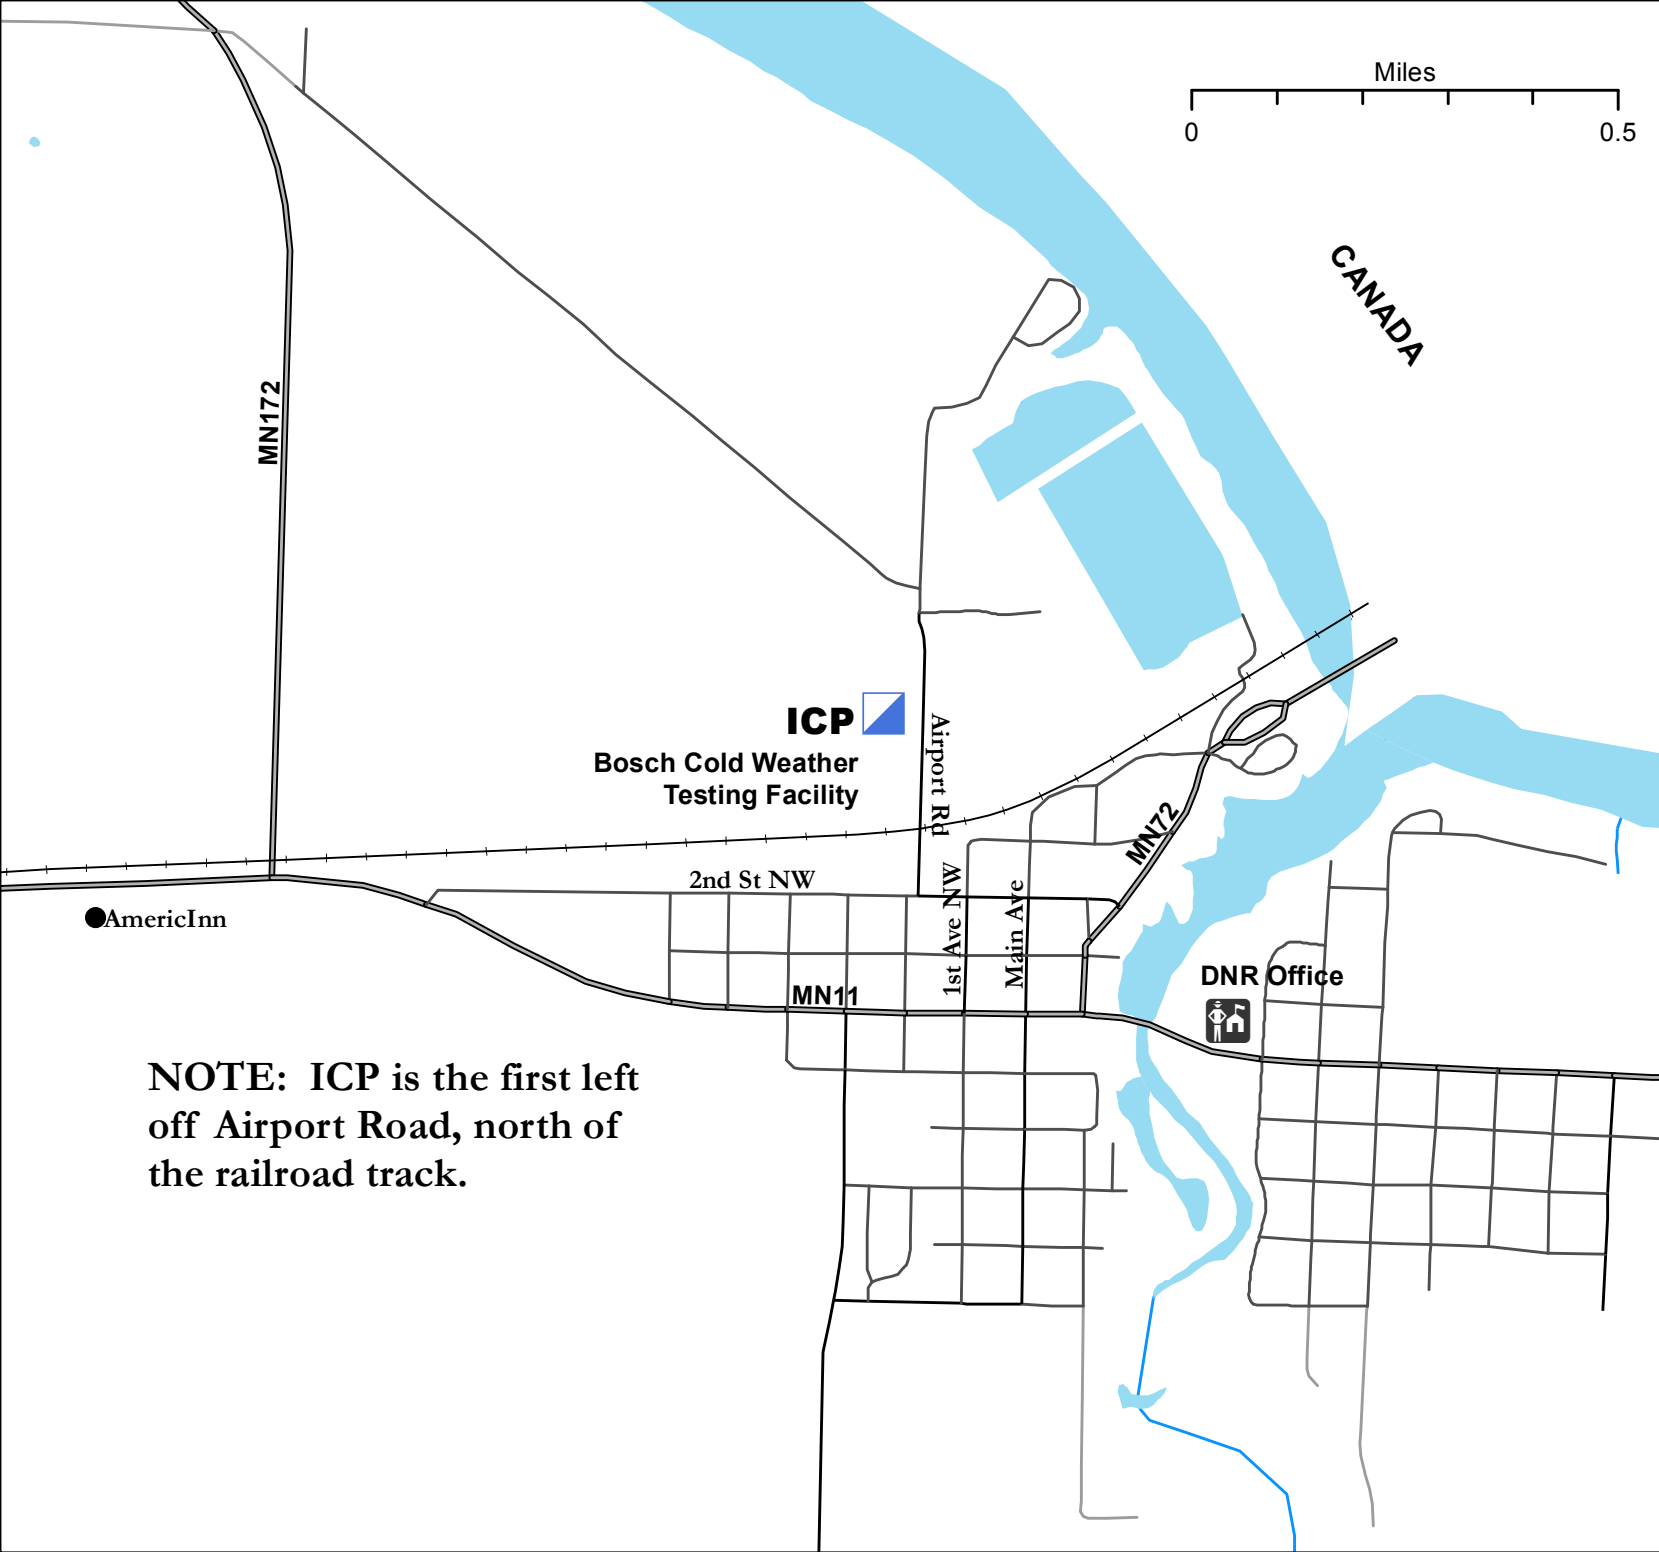

ICP Transportation Map

North Minnie Fire
MN-MNS-121225

CANADA

**Bosch Cold Weather
Testing Facility**

Airport Rd

MN172

2nd St NW

MN11

1st Ave NW

Main Ave

DNR Office

AmericInn

**NOTE: ICP is the first left
off Airport Road, north of
the railroad track.**

DOT Roads - All Classes

- U.S. Trunk Highway
- MN Trunk Highway
- County Highway
- Municipal Road
- Township or Other Road